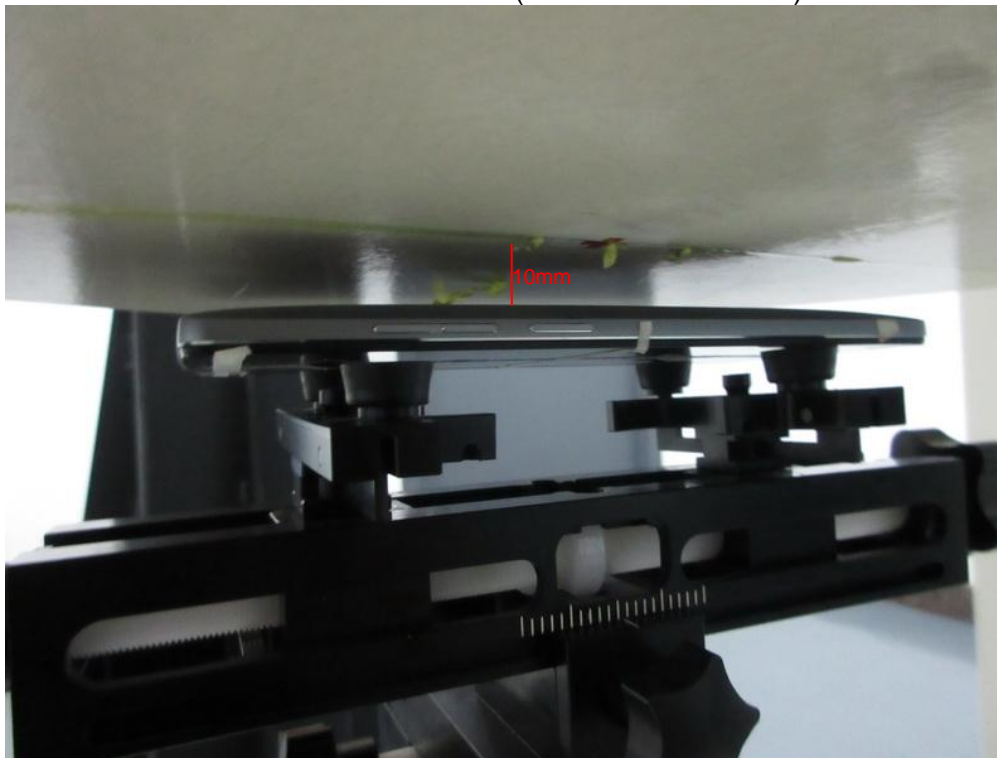

5. EUT Testing Position

Test Position Left hand tilted

Test Position Left hand touch cheek

Test Position Right hand tilted

Test Position Right hand touch cheek

Test Position Rear Face(Test distance=10mm)

Test Position Rear Face(Test distance=10mm)

Test Position Bottom Side(Test distance=10mm)

Test Position Bottom Side(Test distance=10mm)

Test Position Front Face(Test distance=10mm)

Test Position Front Face(Test distance=10mm)

Test Position Left Side(Test distance=10mm)

Test Position Left Side(Test distance=10mm)

Test Position Right Side(Test distance=10mm)

Test Position Right Side(Test distance=10mm)

Test Position Top Side(Test distance=10mm)

Test Position Top Side(Test distance=10mm)