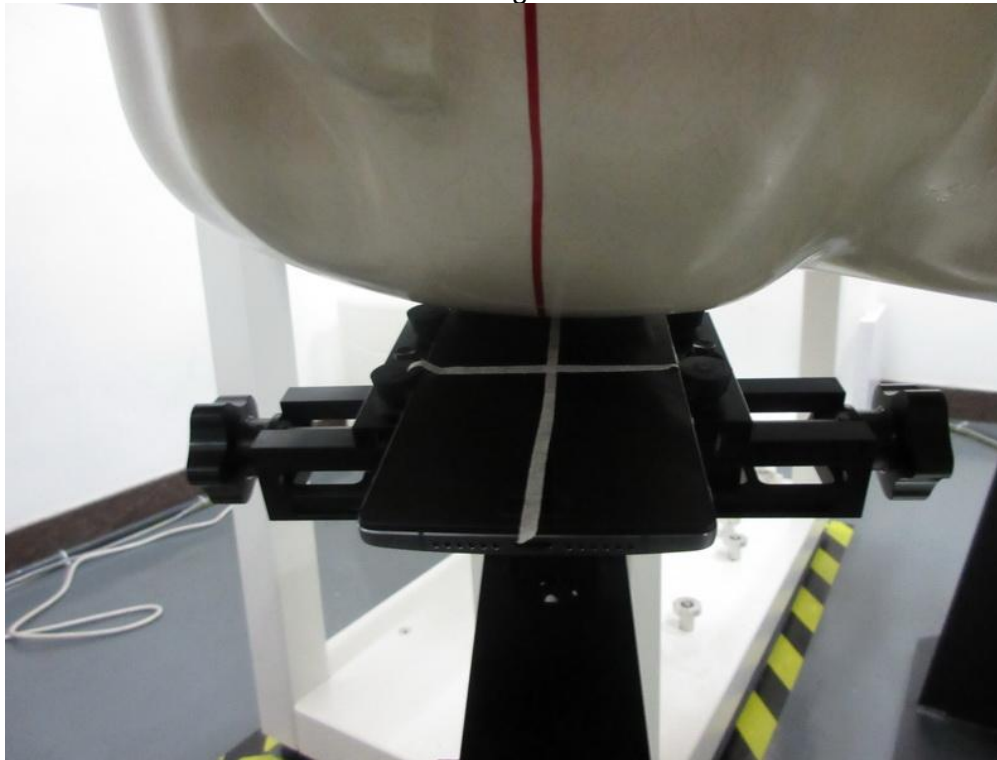

5. EUT Testing Position

Test Position Left hand tilted

Test Position Left hand touch cheek

Test Position Right hand tilted

Test Position Right hand touch cheek

Test Position Rear Face(Test distance=10mm)

Test Position Rear Face(Test distance=10mm)

Test Position Bottom Side(Test distance=10mm)

Test Position Bottom Side(Test distance=10mm)

Test Position Front Face(Test distance=10mm)

Test Position Front Face(Test distance=10mm)

Test Position Left Side(Test distance=10mm)

Test Position Left Side(Test distance=10mm)

Test Position Right Side(Test distance=10mm)

Test Position Right Side(Test distance=10mm)

Test Position Top Side(Test distance=10mm)

Test Position Top Side(Test distance=10mm)