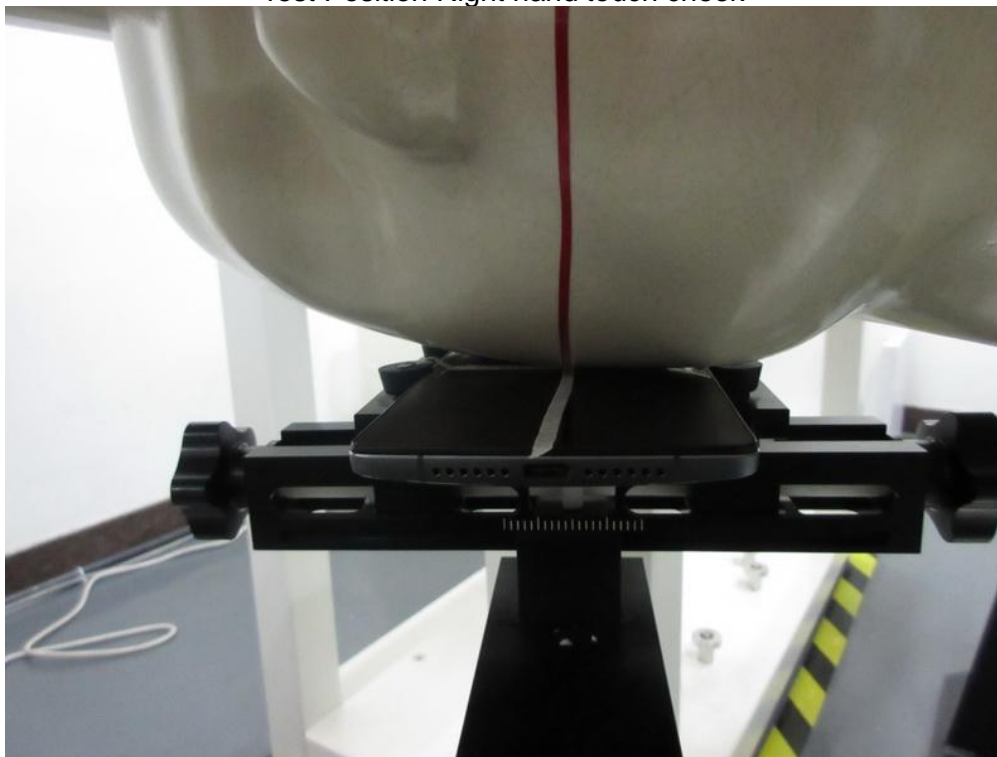

5. EUT Testing Position

Test Position Left hand tilted

Test Position Left hand touch cheek

Test Position Right hand tilted

Test Position Right hand touch cheek

Test Position Rear Face(Test distance=10mm)

Test Position Rear Face(Test distance=10mm)

Test Position Bottom Side(Test distance=10mm)

Test Position Bottom Side(Test distance=10mm)

Test Position Front Face(Test distance=10mm)

Test Position Front Face(Test distance=10mm)

Test Position Left Side(Test distance=10mm)

Test Position Left Side(Test distance=10mm)

Test Position Right Side(Test distance=10mm)

Test Position Right Side(Test distance=10mm)

Test Position Top Side(Test distance=10mm)

Test Position Top Side(Test distance=10mm)