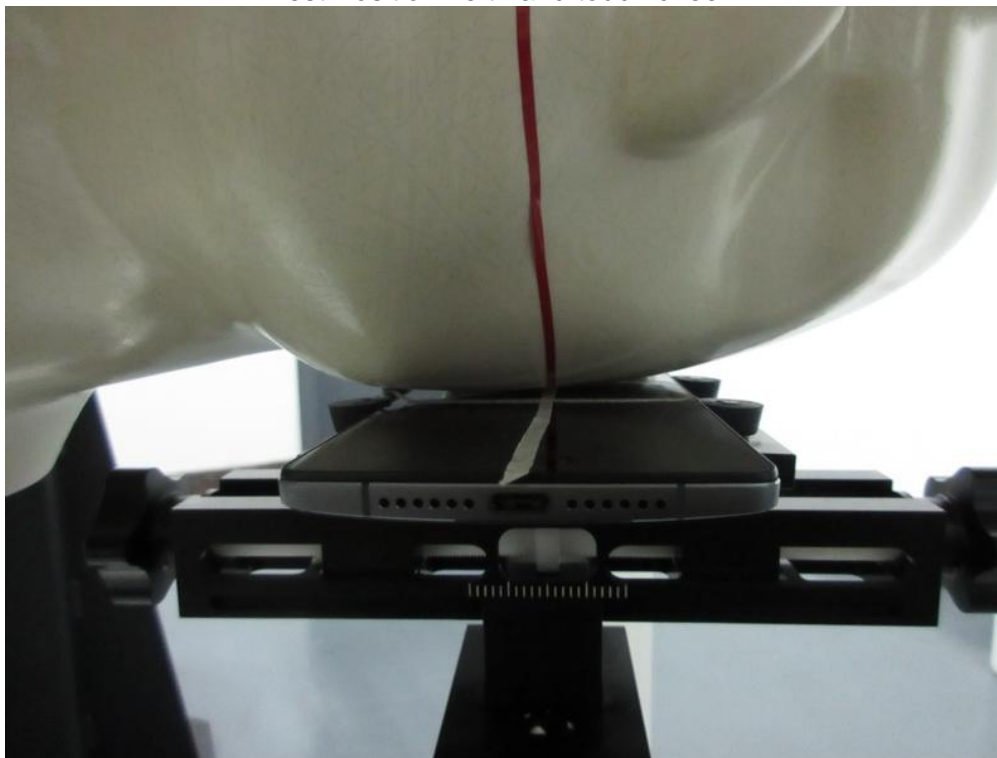

5. EUT Testing Position

Test Position Left hand tilted

Test Position Left hand touch cheek

Test Position Right hand tilted

Test Position Right hand touch cheek

Test Position Rear Face(Test distance=10mm)

Test Position Rear Face(Test distance=10mm)

Test Position Bottom Side(Test distance=10mm)

Test Position Bottom Side(Test distance=10mm)

Test Position Front Face(Test distance=10mm)

Test Position Front Face(Test distance=10mm)

Test Position Left Side(Test distance=10mm)

Test Position Left Side(Test distance=10mm)

Test Position Right Side(Test distance=10mm)

Test Position Right Side(Test distance=10mm)

Test Position Top Side(Test distance=10mm)

Test Position Top Side(Test distance=10mm)