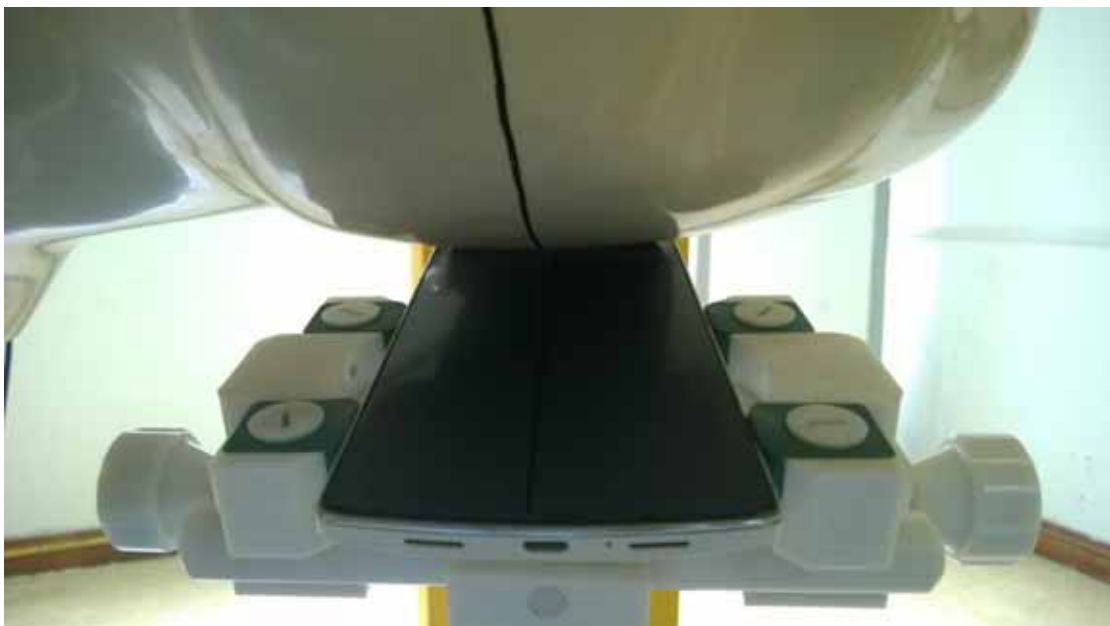

1 EUT Right Head Touch Cheek Position

2 EUT Right Head Tilt15 Position

3 EUT Left Head Touch Cheek Position

4 EUT Left Head Tilt15 Position

5 Side Position with earphone

6 Side Position

7. Edge A

8. Edge B

9. Edge C

10. Edge D

Liquid Level Photo Head Liquid

Liquid depth: 15.1cm

Liquid Level Photo Body Liquid

Liquid depth :15.5 cm