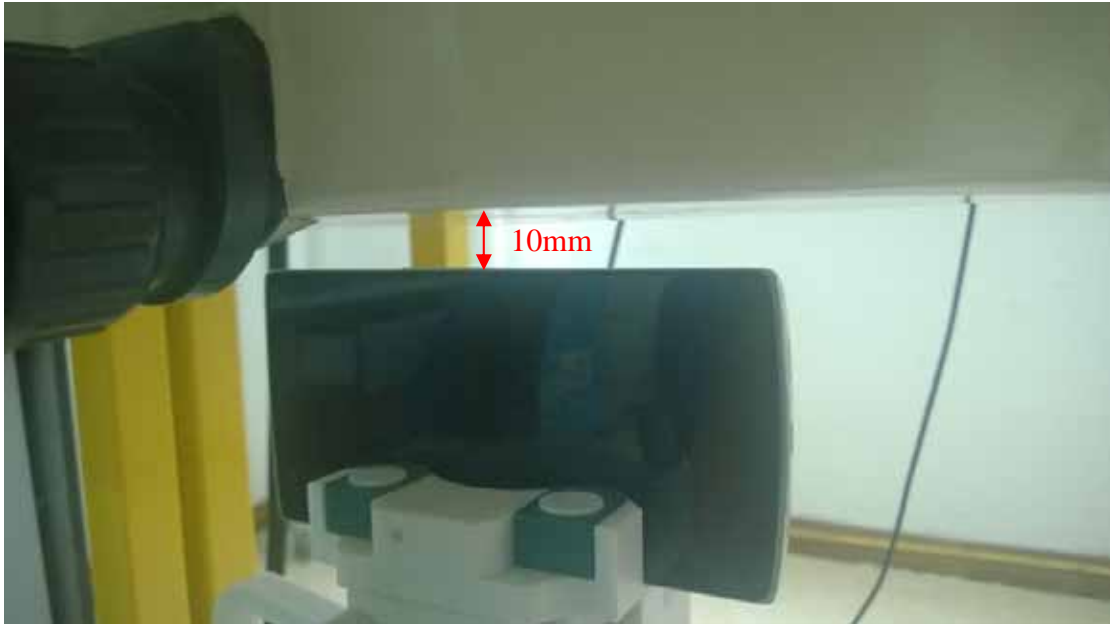

1 EUT Right Head Touch Cheek Position

2 EUT Right Head Tilt15 Position

3 EUT Left Head Touch Cheek Position

4 EUT Left Head Tilt15 Position

5 Side Position with earphone

6 Side Position

7. Edge A

8. Edge B

9. Edge C

10. Edge D

Liquid Level Photo Head Liquid

Liquid depth: 15.1cm

Liquid Level Photo Body Liquid

Liquid depth :15.5 cm