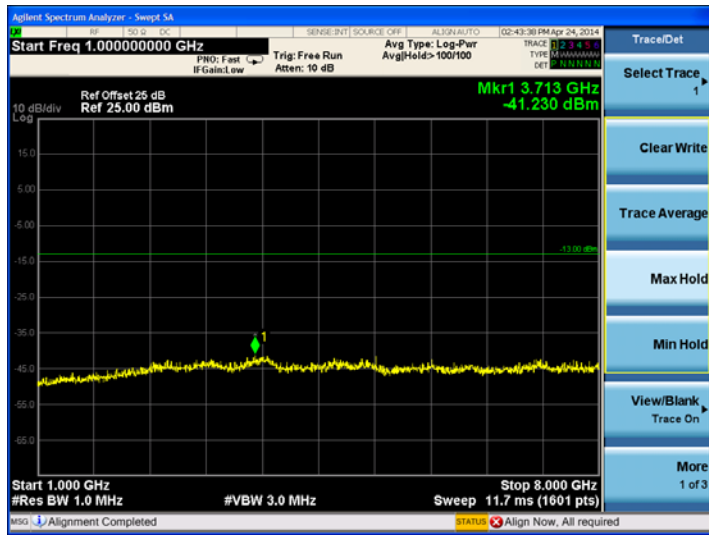

LTE Band 17 5MHz BW, Low Channel

QPSK

16QAM

LTE Band 17 10MHz BW, Low Channel

QPSK

16QAM

Middle channel:

LTE Band 17 5MHz BW, Mid Channel

QPSK

16QAM

LTE Band 17 10MHz BW, Mid Channel

QPSK

16QAM

High channel:

LTE Band 17 5MHz BW, High Channel

QPSK

16QAM

LTE Band 17 10MHz BW, High Channel QPSK

16QAM