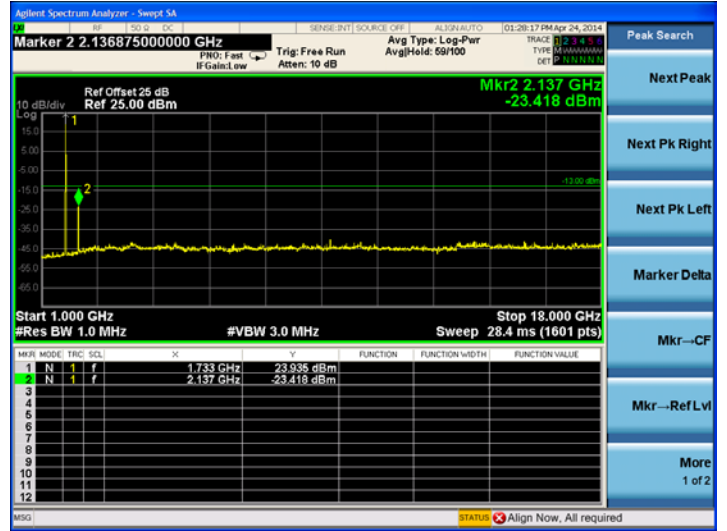

LTE Band 4 10MHz BW, Mid Channel

QPSK

16QAM

LTE Band 4 15MHz BW, Mid Channel

QPSK

16QAM

LTE Band 4 20MHz BW, Mid Channel

QPSK

16QAM

High channel:

LTE Band 4 1.4MHz BW, High Channel

QPSK

16QAM

LTE Band 4 3MHz BW, High Channel
QPSK

16QAM

LTE Band 4 5MHz BW, High Channel
QPSK

16QAM

LTE Band 4 10MHz BW, High Channel
QPSK

16QAM

LTE Band 4 15MHz BW, High Channel
QPSK

16QAM

LTE Band 4 20MHz BW, High Channel QPSK

16QAM

LTE Band 17
Low channel: