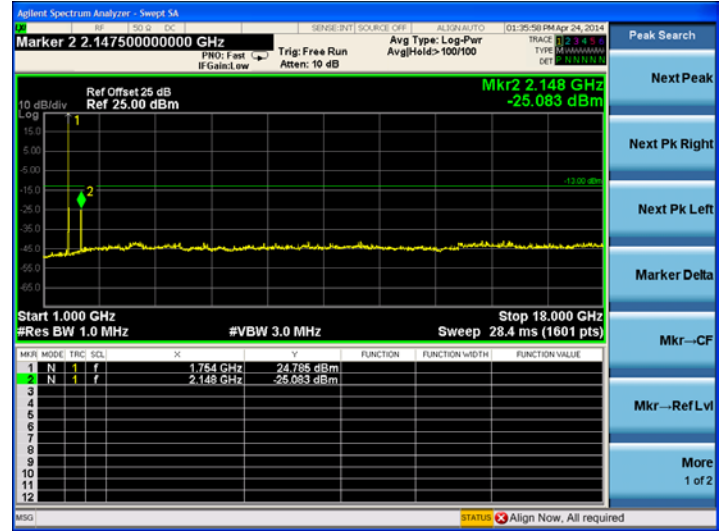

LTE Band 4 10MHz BW, Mid Channel

QPSK

16QAM

LTE Band 4 15MHz BW, Mid Channel

QPSK

16QAM

LTE Band 4 20MHz BW, Mid Channel

QPSK

16QAM

High channel:

LTE Band 4 1.4MHz BW, High Channel

QPSK

16QAM

LTE Band 4 3MHz BW, High Channel
QPSK

16QAM

LTE Band 4 5MHz BW, High Channel
QPSK

16QAM

LTE Band 4 10MHz BW, High Channel
QPSK

16QAM

LTE Band 4 15MHz BW, High Channel
QPSK

16QAM

LTE Band 4 20MHz BW, High Channel QPSK

16QAM

LTE Band 17
Low channel: