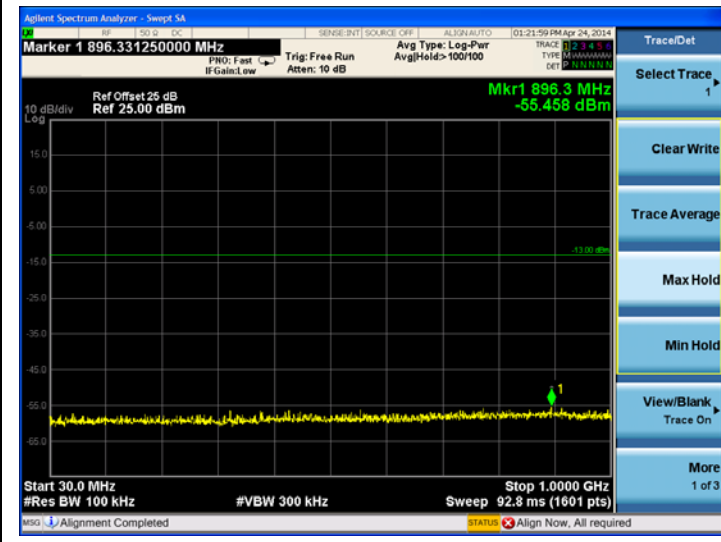

LTE Band 4 10MHz BW, Mid Channel

QPSK

16QAM

LTE Band 4 15MHz BW, Mid Channel

QPSK

16QAM

LTE Band 4 20MHz BW, Mid Channel

QPSK

16QAM

High channel:

LTE Band 4 1.4MHz BW, High Channel

QPSK

16QAM

LTE Band 4 3MHz BW, High Channel
QPSK

16QAM

LTE Band 4 5MHz BW, High Channel
QPSK