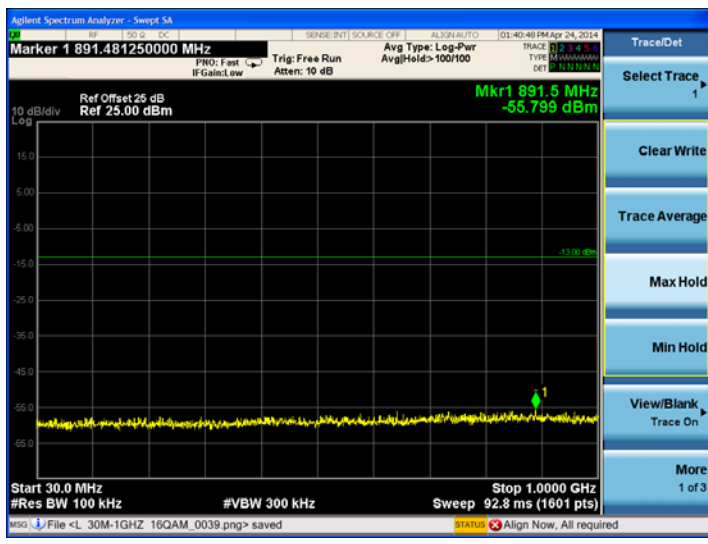

LTE Band 4 10MHz BW, Mid Channel

QPSK

16QAM

LTE Band 4 15MHz BW, Mid Channel

QPSK

16QAM

LTE Band 4 20MHz BW, Mid Channel

QPSK

16QAM

High channel:

LTE Band 4 1.4MHz BW, High Channel

QPSK

16QAM

LTE Band 4 3MHz BW, High Channel
QPSK

16QAM

LTE Band 4 5MHz BW, High Channel
QPSK

16QAM

LTE Band 4 10MHz BW, High Channel
QPSK

16QAM

LTE Band 4 15MHz BW, High Channel
QPSK

16QAM

LTE Band 4 20MHz BW, High Channel QPSK

16QAM

LTE Band 17
Low channel: