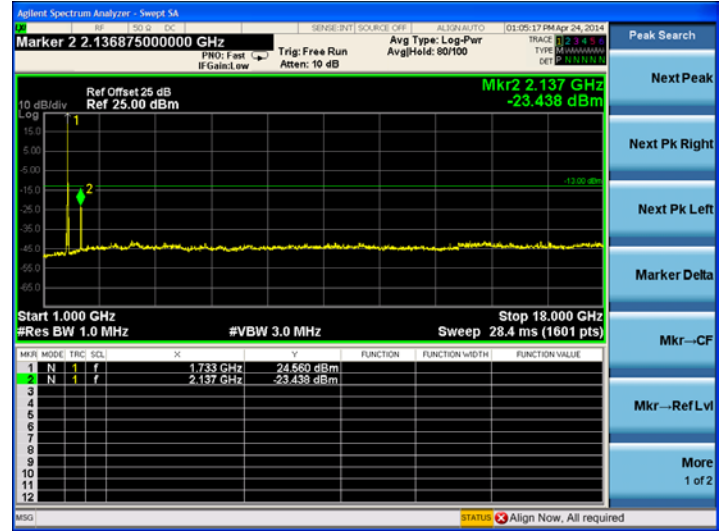

16QAM

High channel:

LTE Band 4 1.4MHz BW, High Channel

QPSK

16QAM

LTE Band 4 3MHz BW, High Channel
QPSK

16QAM

LTE Band 4 5MHz BW, High Channel
QPSK

16QAM

LTE Band 4 10MHz BW, High Channel
QPSK

16QAM

LTE Band 4 15MHz BW, High Channel
QPSK

16QAM

LTE Band 4 20MHz BW, High Channel QPSK

16QAM

LTE Band 17
Low channel:

LTE Band 17 5MHz BW, Low Channel

QPSK

16QAM

LTE Band 17 10MHz BW, Low Channel

QPSK

16QAM

Middle channel:

LTE Band 17 5MHz BW, Mid Channel