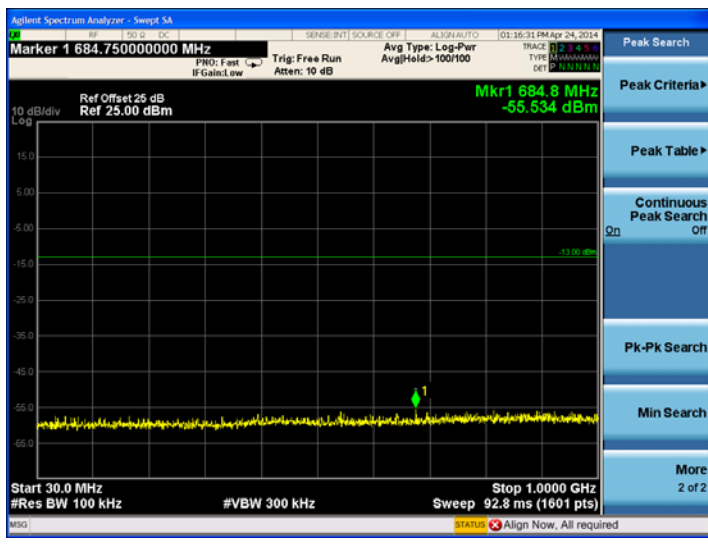

16QAM

High channel:

LTE Band 4 1.4MHz BW, High Channel

QPSK

16QAM

LTE Band 4 3MHz BW, High Channel
QPSK

16QAM

LTE Band 4 5MHz BW, High Channel
QPSK

16QAM

LTE Band 4 10MHz BW, High Channel
QPSK

16QAM

LTE Band 4 15MHz BW, High Channel
QPSK

16QAM

LTE Band 4 20MHz BW, High Channel QPSK

16QAM

LTE Band 17
Low channel:

LTE Band 17 5MHz BW, Low Channel

QPSK

16QAM

LTE Band 17 10MHz BW, Low Channel

QPSK

16QAM

Middle channel:

LTE Band 17 5MHz BW, Mid Channel