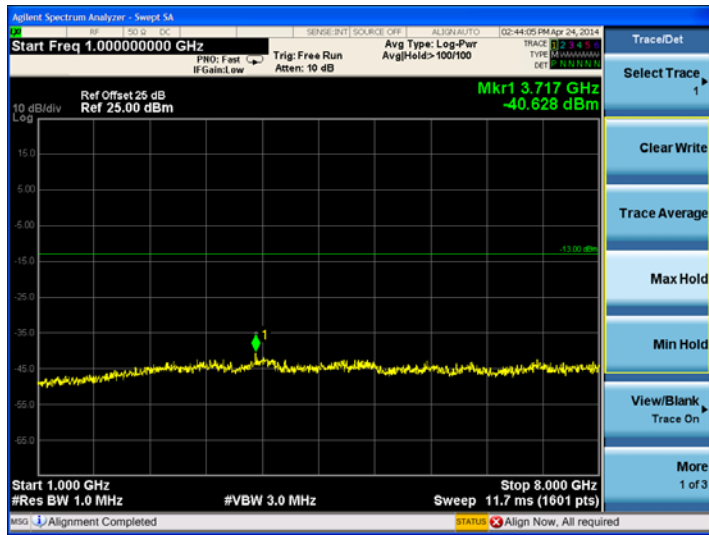

LTE Band 17 5MHz BW, Low Channel

QPSK

16QAM

LTE Band 17 10MHz BW, Low Channel

QPSK

16QAM

Middle channel:

LTE Band 17 5MHz BW, Mid Channel

QPSK

16QAM

LTE Band 17 10MHz BW, Mid Channel

QPSK

16QAM

High channel:

LTE Band 17 5MHz BW, High Channel

QPSK

16QAM

LTE Band 17 10MHz BW, High Channel QPSK

16QAM