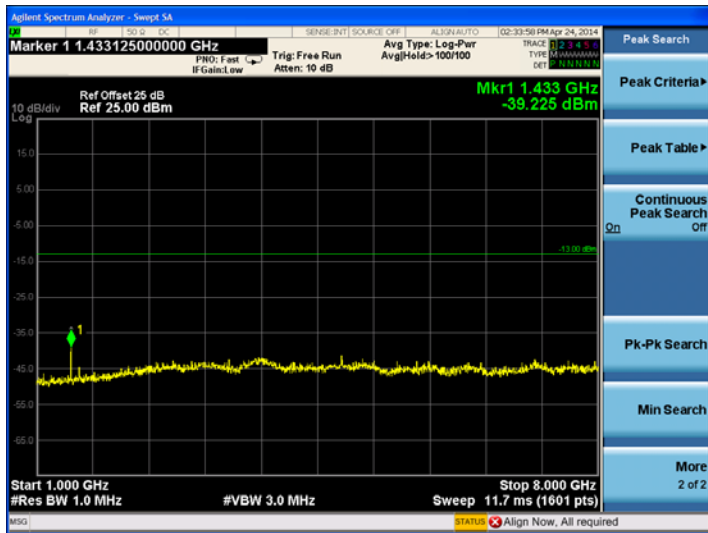

LTE Band 17 5MHz BW, Low Channel

QPSK

16QAM

LTE Band 17 10MHz BW, Low Channel

QPSK

16QAM

Middle channel:

LTE Band 17 5MHz BW, Mid Channel

QPSK

16QAM

LTE Band 17 10MHz BW, Mid Channel

QPSK

16QAM

High channel:

LTE Band 17 5MHz BW, High Channel

QPSK

16QAM

LTE Band 17 10MHz BW, High Channel QPSK

16QAM