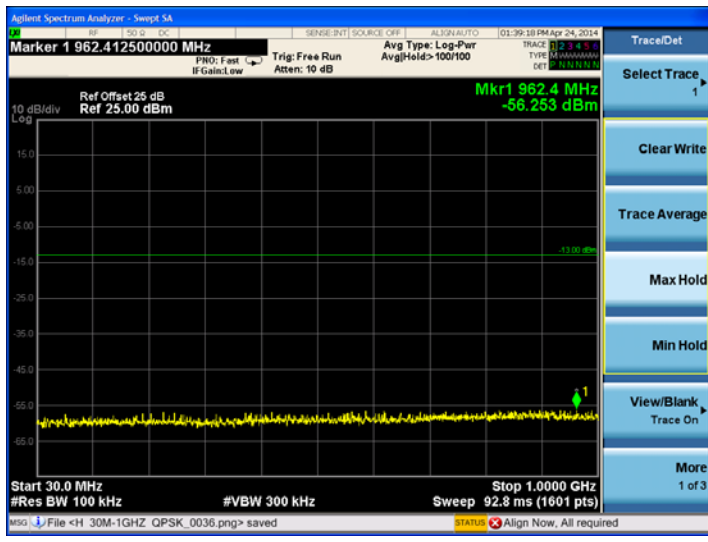

16QAM

High channel:

LTE Band 4 1.4MHz BW, High Channel

QPSK

16QAM

LTE Band 4 3MHz BW, High Channel
QPSK

16QAM

LTE Band 4 5MHz BW, High Channel
QPSK

16QAM

LTE Band 4 10MHz BW, High Channel
QPSK

16QAM

LTE Band 4 15MHz BW, High Channel
QPSK

16QAM

LTE Band 4 20MHz BW, High Channel QPSK

16QAM

LTE Band 17
Low channel: