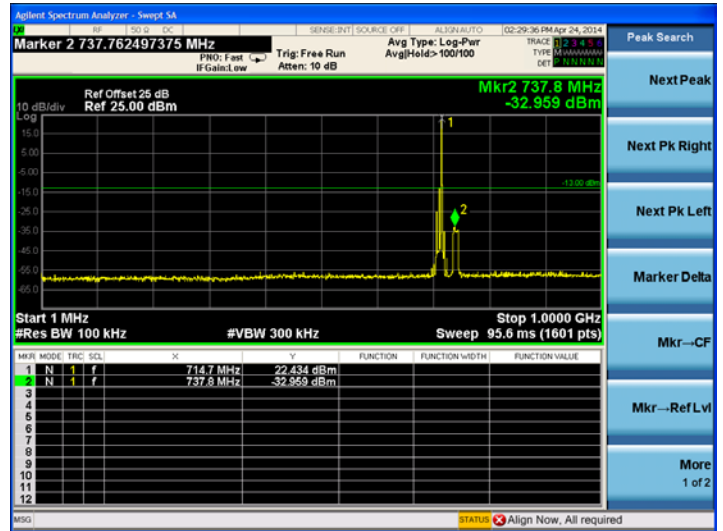

LTE Band 17 5MHz BW, Low Channel

QPSK

16QAM

LTE Band 17 10MHz BW, Low Channel

QPSK

16QAM

Middle channel:

LTE Band 17 5MHz BW, Mid Channel

QPSK

16QAM

LTE Band 17 10MHz BW, Mid Channel

QPSK

16QAM

High channel:

LTE Band 17 5MHz BW, High Channel

QPSK

16QAM

LTE Band 17 10MHz BW, High Channel QPSK

16QAM