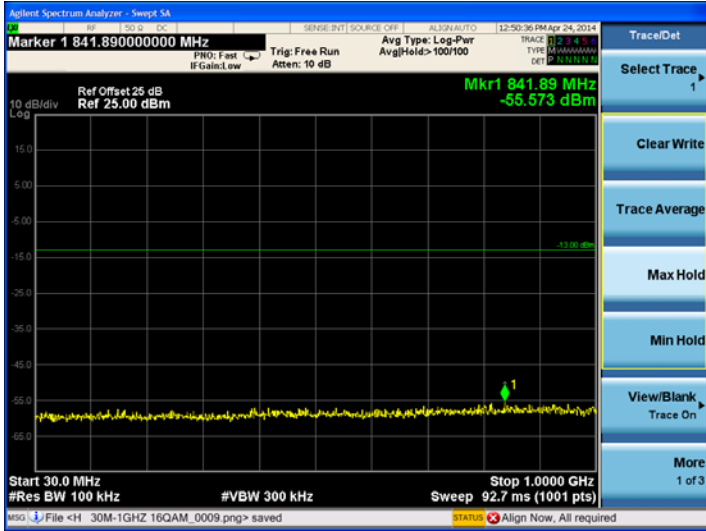

16QAM

High channel:

LTE Band 4 1.4MHz BW, High Channel

QPSK

16QAM

LTE Band 4 3MHz BW, High Channel
QPSK

16QAM

LTE Band 4 5MHz BW, High Channel
QPSK

16QAM

LTE Band 4 10MHz BW, High Channel
QPSK

16QAM

LTE Band 4 15MHz BW, High Channel
QPSK

16QAM

LTE Band 4 20MHz BW, High Channel QPSK

16QAM

LTE Band 17
Low channel:

LTE Band 17 5MHz BW, Low Channel

QPSK

16QAM

LTE Band 17 10MHz BW, Low Channel

QPSK

16QAM

Middle channel:

LTE Band 17 5MHz BW, Mid Channel