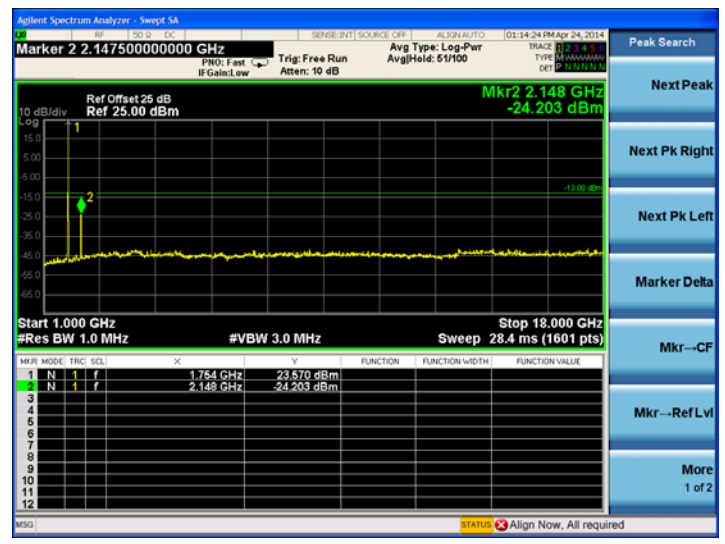

16QAM

High channel:

LTE Band 4 1.4MHz BW, High Channel

QPSK

16QAM

LTE Band 4 3MHz BW, High Channel
QPSK

16QAM

LTE Band 4 5MHz BW, High Channel
QPSK

16QAM

LTE Band 4 10MHz BW, High Channel
QPSK

16QAM

LTE Band 4 15MHz BW, High Channel
QPSK

16QAM

LTE Band 4 20MHz BW, High Channel QPSK

16QAM

LTE Band 17
Low channel:

LTE Band 17 5MHz BW, Low Channel

QPSK

16QAM

LTE Band 17 10MHz BW, Low Channel

QPSK

16QAM

Middle channel:

LTE Band 17 5MHz BW, Mid Channel