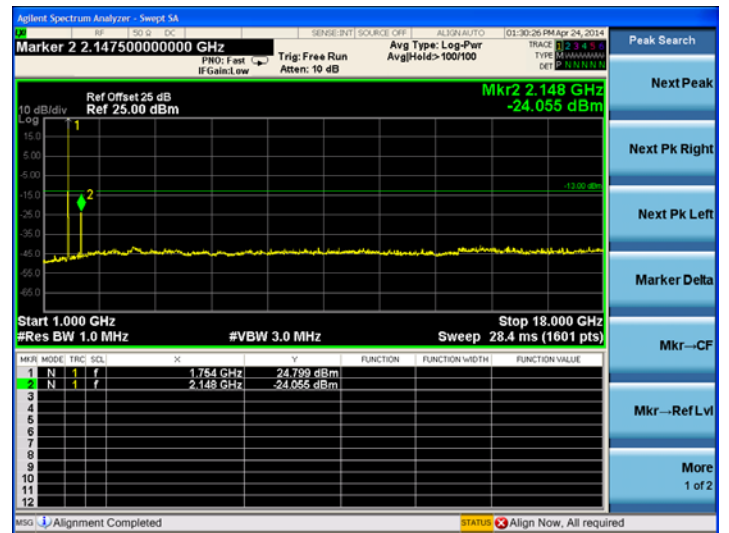

16QAM

High channel:

LTE Band 4 1.4MHz BW, High Channel

QPSK

16QAM

LTE Band 4 3MHz BW, High Channel
QPSK

16QAM

LTE Band 4 5MHz BW, High Channel
QPSK

16QAM

LTE Band 4 10MHz BW, High Channel
QPSK

16QAM

LTE Band 4 15MHz BW, High Channel
QPSK

16QAM

LTE Band 4 20MHz BW, High Channel QPSK

16QAM

LTE Band 17
Low channel:

LTE Band 17 5MHz BW, Low Channel

QPSK

16QAM

LTE Band 17 10MHz BW, Low Channel

QPSK

16QAM

Middle channel:

LTE Band 17 5MHz BW, Mid Channel