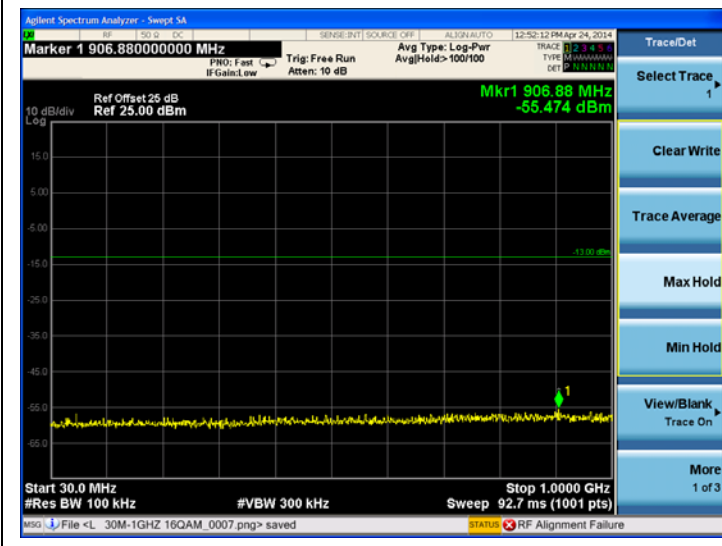

LTE Band 4 10MHz BW, Mid Channel

QPSK

16QAM

LTE Band 4 15MHz BW, Mid Channel

QPSK

16QAM

LTE Band 4 20MHz BW, Mid Channel

QPSK

16QAM

High channel:

LTE Band 4 1.4MHz BW, High Channel

QPSK

16QAM

LTE Band 4 3MHz BW, High Channel
QPSK

16QAM

LTE Band 4 5MHz BW, High Channel
QPSK