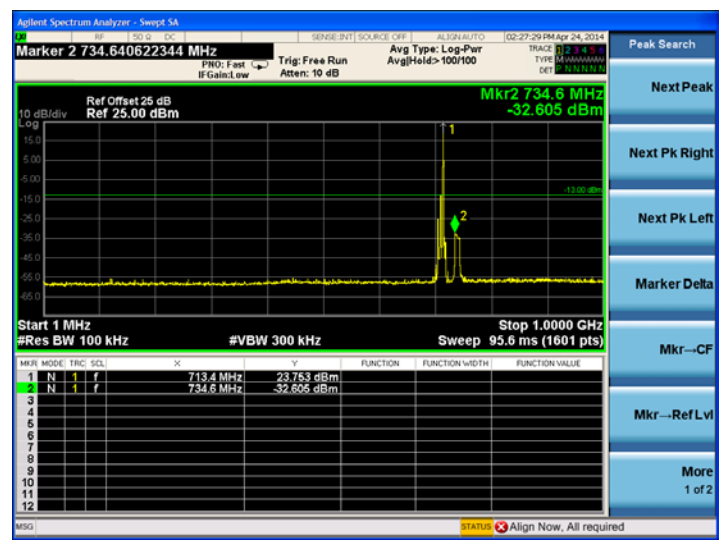

LTE Band 17 5MHz BW, Low Channel

QPSK

16QAM

LTE Band 17 10MHz BW, Low Channel

QPSK

16QAM

Middle channel:

LTE Band 17 5MHz BW, Mid Channel

QPSK

16QAM

LTE Band 17 10MHz BW, Mid Channel

QPSK

16QAM

High channel:

LTE Band 17 5MHz BW, High Channel

QPSK