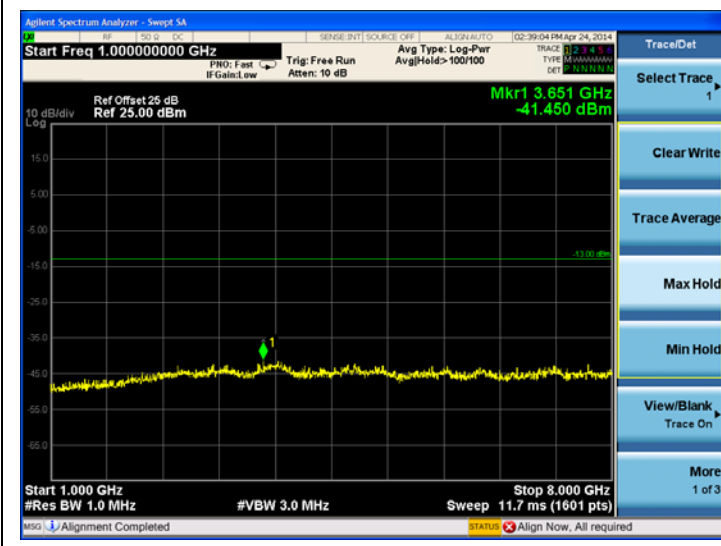

LTE Band 17 5MHz BW, Low Channel

QPSK

16QAM

LTE Band 17 10MHz BW, Low Channel

QPSK

16QAM

Middle channel:

LTE Band 17 5MHz BW, Mid Channel

QPSK

16QAM

LTE Band 17 10MHz BW, Mid Channel

QPSK

16QAM

High channel:

LTE Band 17 5MHz BW, High Channel

QPSK