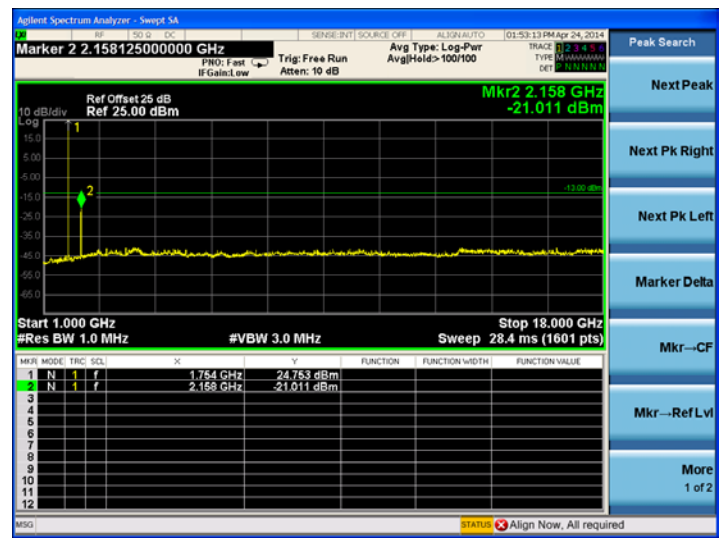

LTE Band 4 10MHz BW, Mid Channel

QPSK

16QAM

LTE Band 4 15MHz BW, Mid Channel

QPSK

16QAM

LTE Band 4 20MHz BW, Mid Channel

QPSK

16QAM

High channel:

LTE Band 4 1.4MHz BW, High Channel

QPSK

16QAM

LTE Band 4 3MHz BW, High Channel
QPSK

16QAM

LTE Band 4 5MHz BW, High Channel
QPSK

16QAM

LTE Band 4 10MHz BW, High Channel
QPSK

16QAM

LTE Band 4 15MHz BW, High Channel
QPSK

16QAM

LTE Band 4 20MHz BW, High Channel QPSK

16QAM

LTE Band 17
Low channel: