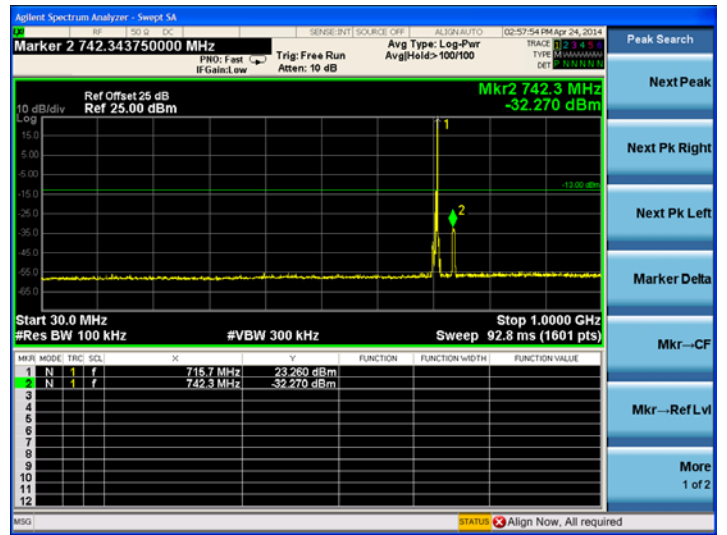

LTE Band 17 5MHz BW, Low Channel

QPSK

16QAM

LTE Band 17 10MHz BW, Low Channel

QPSK

16QAM

Middle channel:

LTE Band 17 5MHz BW, Mid Channel

QPSK

16QAM

LTE Band 17 10MHz BW, Mid Channel

QPSK

16QAM

High channel:

LTE Band 17 5MHz BW, High Channel

QPSK

16QAM

LTE Band 17 10MHz BW, High Channel QPSK

16QAM