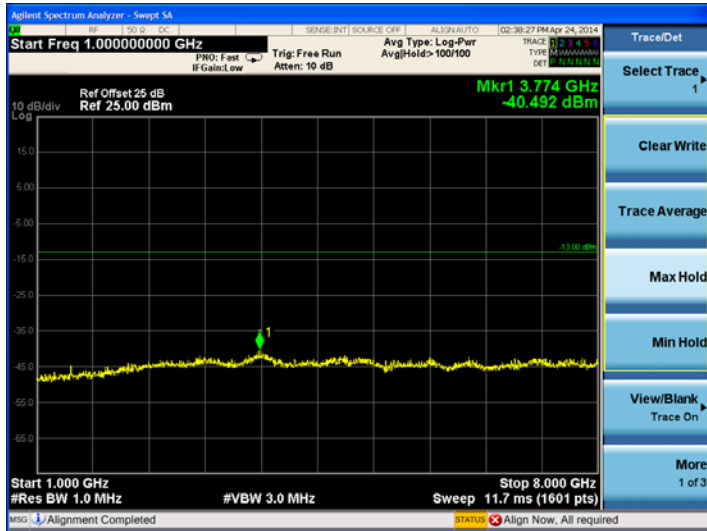

LTE Band 17 5MHz BW, Low Channel

QPSK

16QAM

LTE Band 17 10MHz BW, Low Channel

QPSK

16QAM

Middle channel:

LTE Band 17 5MHz BW, Mid Channel

QPSK

16QAM

LTE Band 17 10MHz BW, Mid Channel

QPSK

16QAM

High channel:

LTE Band 17 5MHz BW, High Channel

QPSK