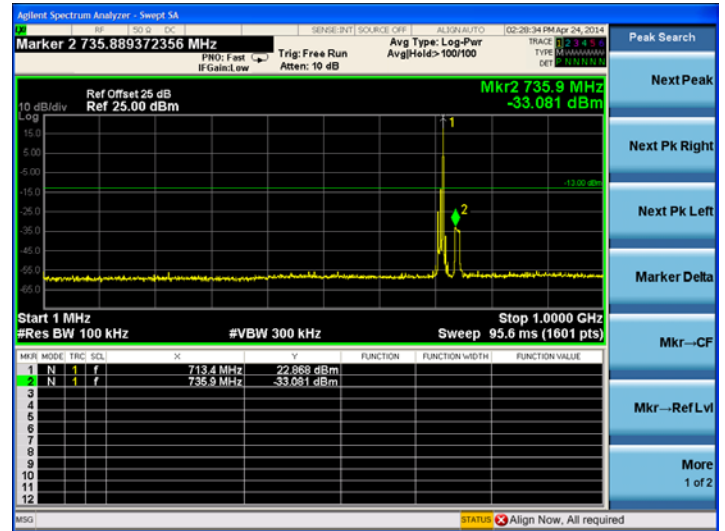

LTE Band 17 5MHz BW, Low Channel

QPSK

16QAM

LTE Band 17 10MHz BW, Low Channel

QPSK

16QAM

Middle channel:

LTE Band 17 5MHz BW, Mid Channel

QPSK

16QAM

LTE Band 17 10MHz BW, Mid Channel

QPSK

16QAM

High channel:

LTE Band 17 5MHz BW, High Channel

QPSK