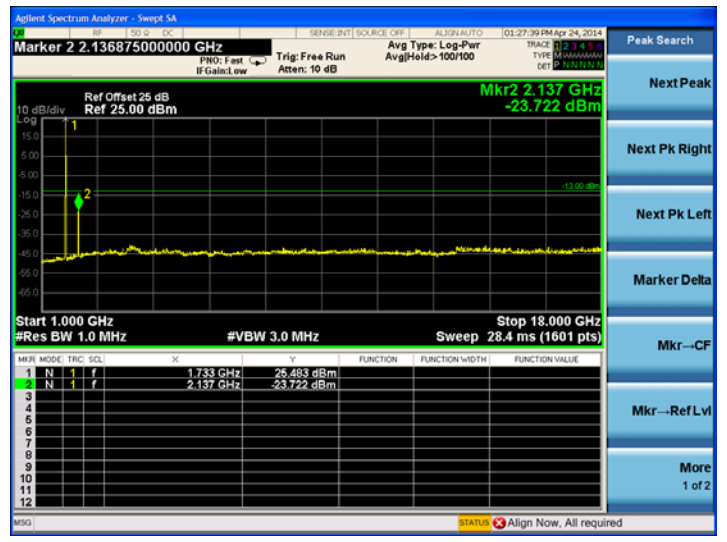

LTE Band 4 10MHz BW, Mid Channel

QPSK

16QAM

LTE Band 4 15MHz BW, Mid Channel

QPSK

16QAM

LTE Band 4 20MHz BW, Mid Channel

QPSK

16QAM

High channel:

LTE Band 4 1.4MHz BW, High Channel

QPSK

16QAM

LTE Band 4 3MHz BW, High Channel
QPSK

16QAM

LTE Band 4 5MHz BW, High Channel
QPSK

16QAM

LTE Band 4 10MHz BW, High Channel
QPSK

16QAM

LTE Band 4 15MHz BW, High Channel
QPSK

16QAM

LTE Band 4 20MHz BW, High Channel QPSK

16QAM

LTE Band 17
Low channel: