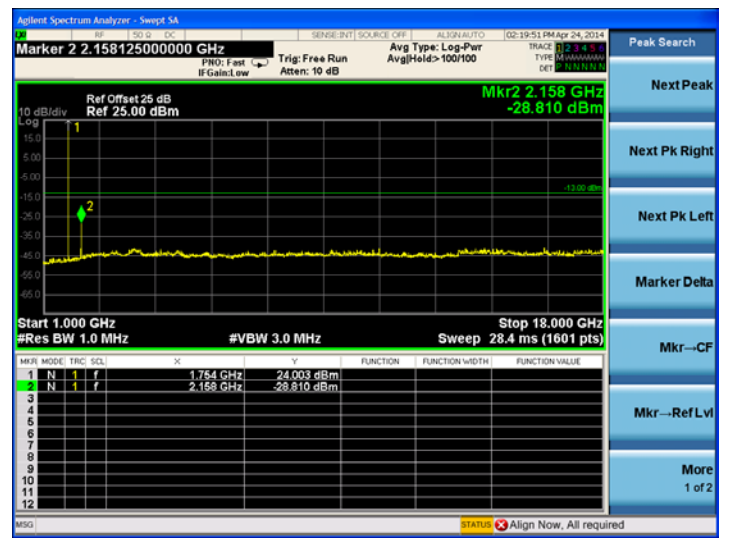

LTE Band 4 10MHz BW, Mid Channel

QPSK

16QAM

LTE Band 4 15MHz BW, Mid Channel

QPSK

16QAM

LTE Band 4 20MHz BW, Mid Channel

QPSK

16QAM

High channel:

LTE Band 4 1.4MHz BW, High Channel

QPSK

16QAM

LTE Band 4 3MHz BW, High Channel
QPSK

16QAM

LTE Band 4 5MHz BW, High Channel
QPSK

16QAM

LTE Band 4 10MHz BW, High Channel
QPSK

16QAM

LTE Band 4 15MHz BW, High Channel
QPSK

16QAM

LTE Band 4 20MHz BW, High Channel QPSK

16QAM

LTE Band 17
Low channel: