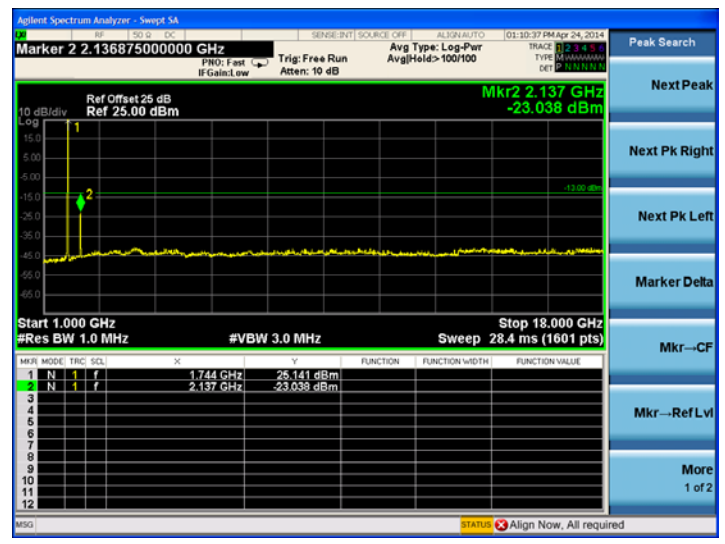

LTE Band 4 10MHz BW, Mid Channel

QPSK

16QAM

LTE Band 4 15MHz BW, Mid Channel

QPSK

16QAM

LTE Band 4 20MHz BW, Mid Channel

QPSK

16QAM

High channel:

LTE Band 4 1.4MHz BW, High Channel

QPSK

16QAM

LTE Band 4 3MHz BW, High Channel
QPSK

16QAM

LTE Band 4 5MHz BW, High Channel
QPSK

16QAM

LTE Band 4 10MHz BW, High Channel
QPSK

16QAM

LTE Band 4 15MHz BW, High Channel
QPSK

16QAM

LTE Band 4 20MHz BW, High Channel QPSK

16QAM

LTE Band 17
Low channel: