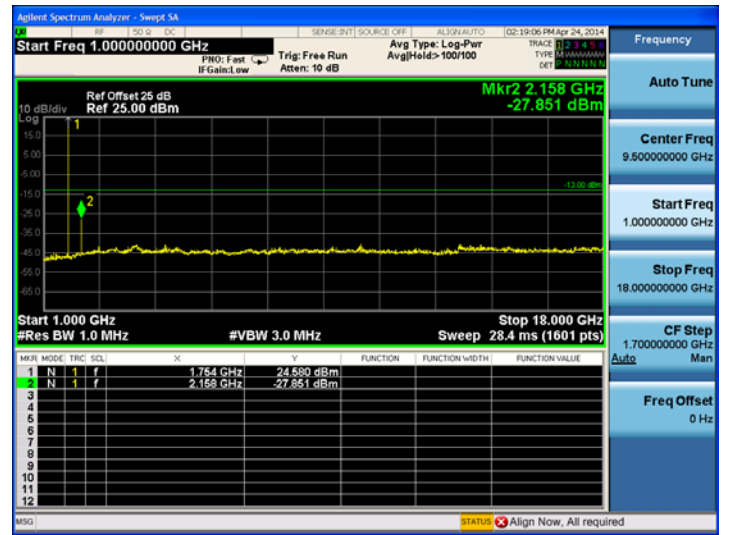

LTE Band 4 10MHz BW, Mid Channel

QPSK

16QAM

LTE Band 4 15MHz BW, Mid Channel

QPSK

16QAM

LTE Band 4 20MHz BW, Mid Channel

QPSK

16QAM

High channel:

LTE Band 4 1.4MHz BW, High Channel

QPSK

16QAM

LTE Band 4 3MHz BW, High Channel
QPSK

16QAM

LTE Band 4 5MHz BW, High Channel
QPSK

16QAM

LTE Band 4 10MHz BW, High Channel
QPSK

16QAM

LTE Band 4 15MHz BW, High Channel
QPSK

16QAM

LTE Band 4 20MHz BW, High Channel QPSK

16QAM

LTE Band 17
Low channel: