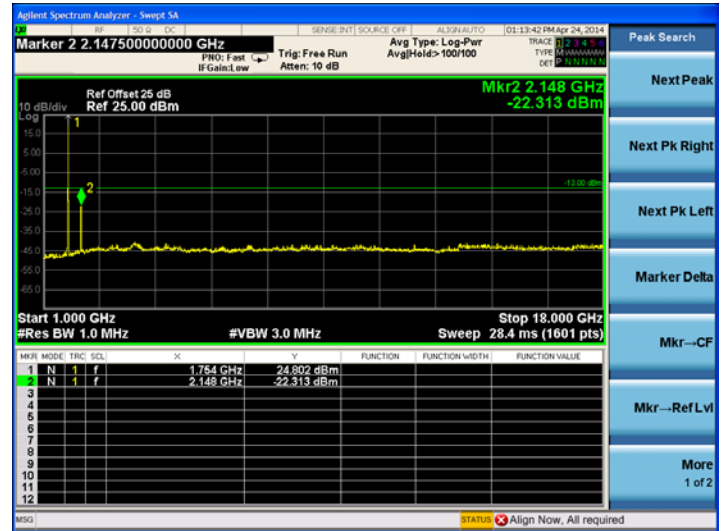

16QAM

High channel:

LTE Band 4 1.4MHz BW, High Channel

QPSK

16QAM

LTE Band 4 3MHz BW, High Channel
QPSK

16QAM

LTE Band 4 5MHz BW, High Channel
QPSK

16QAM

LTE Band 4 10MHz BW, High Channel
QPSK

16QAM

LTE Band 4 15MHz BW, High Channel
QPSK

16QAM

LTE Band 4 20MHz BW, High Channel QPSK

16QAM

LTE Band 17
Low channel:

LTE Band 17 5MHz BW, Low Channel

QPSK

16QAM

LTE Band 17 10MHz BW, Low Channel

QPSK

16QAM

Middle channel:

LTE Band 17 5MHz BW, Mid Channel