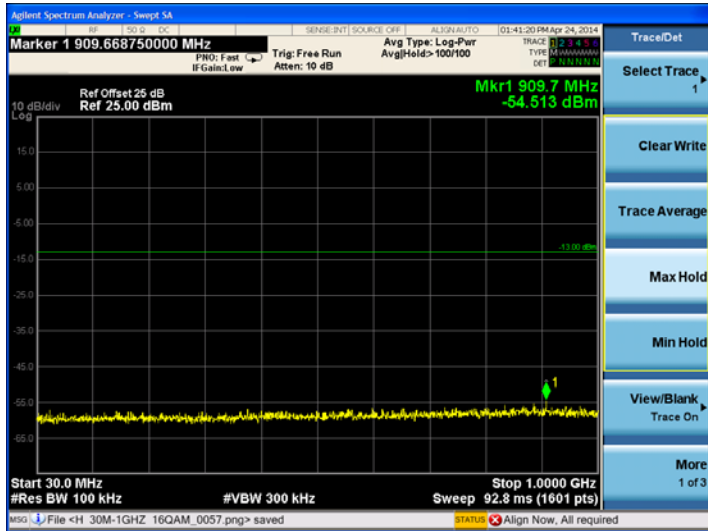

16QAM

High channel:

LTE Band 4 1.4MHz BW, High Channel

QPSK

16QAM

LTE Band 4 3MHz BW, High Channel
QPSK

16QAM

LTE Band 4 5MHz BW, High Channel
QPSK

16QAM

LTE Band 4 10MHz BW, High Channel
QPSK

16QAM

LTE Band 4 15MHz BW, High Channel
QPSK

16QAM

LTE Band 4 20MHz BW, High Channel QPSK

16QAM

LTE Band 17
Low channel: