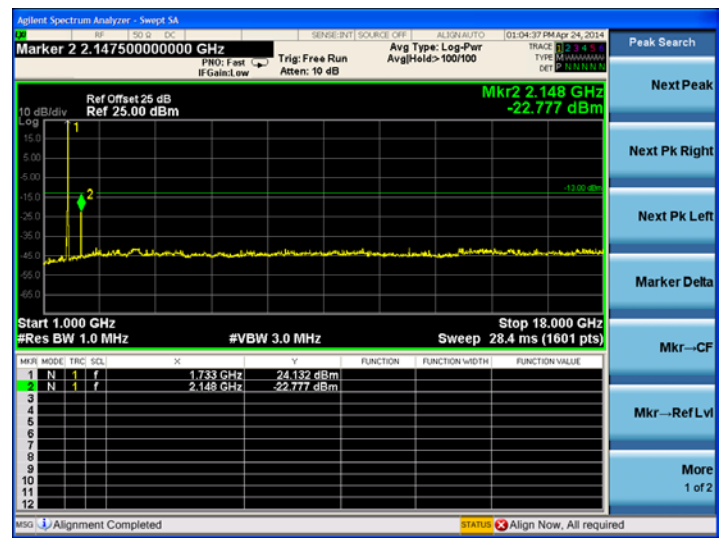

16QAM

High channel:

LTE Band 4 1.4MHz BW, High Channel

QPSK

16QAM

LTE Band 4 3MHz BW, High Channel
QPSK

16QAM

LTE Band 4 5MHz BW, High Channel
QPSK

16QAM

LTE Band 4 10MHz BW, High Channel
QPSK

16QAM

LTE Band 4 15MHz BW, High Channel
QPSK

16QAM

LTE Band 4 20MHz BW, High Channel QPSK

16QAM

LTE Band 17
Low channel:

LTE Band 17 5MHz BW, Low Channel

QPSK

16QAM

LTE Band 17 10MHz BW, Low Channel

QPSK

16QAM

Middle channel:

LTE Band 17 5MHz BW, Mid Channel