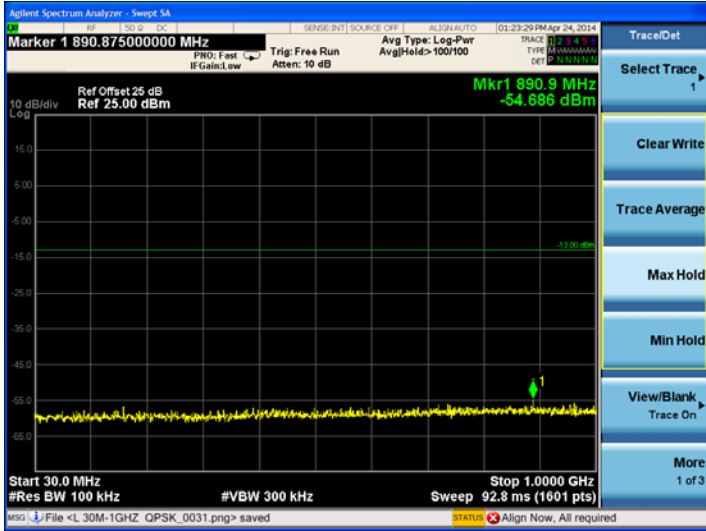

LTE Band 4 10MHz BW, Mid Channel

QPSK

16QAM

LTE Band 4 15MHz BW, Mid Channel

QPSK

16QAM

LTE Band 4 20MHz BW, Mid Channel

QPSK

16QAM

High channel:

LTE Band 4 1.4MHz BW, High Channel

QPSK

16QAM

LTE Band 4 3MHz BW, High Channel
QPSK

16QAM

LTE Band 4 5MHz BW, High Channel
QPSK