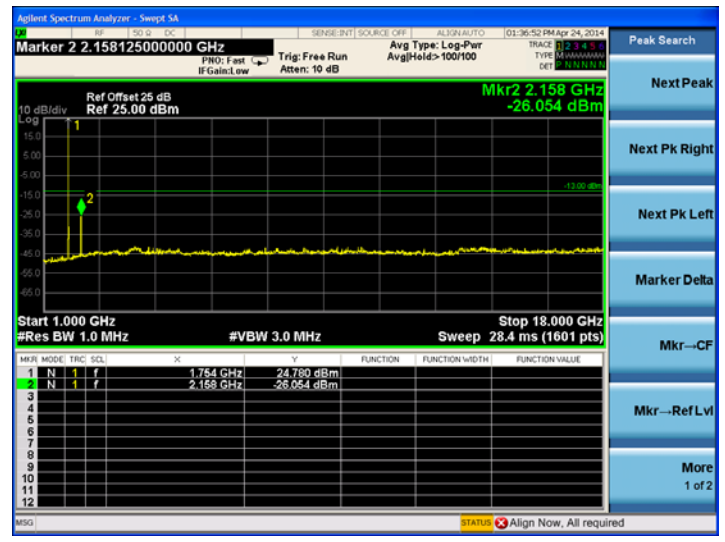

LTE Band 4 10MHz BW, Mid Channel

QPSK

16QAM

LTE Band 4 15MHz BW, Mid Channel

QPSK

16QAM

LTE Band 4 20MHz BW, Mid Channel

QPSK

16QAM

High channel:

LTE Band 4 1.4MHz BW, High Channel

QPSK

16QAM

LTE Band 4 3MHz BW, High Channel
QPSK

16QAM

LTE Band 4 5MHz BW, High Channel
QPSK

16QAM

LTE Band 4 10MHz BW, High Channel
QPSK

16QAM

LTE Band 4 15MHz BW, High Channel
QPSK

16QAM

LTE Band 4 20MHz BW, High Channel QPSK

16QAM

LTE Band 17
Low channel: