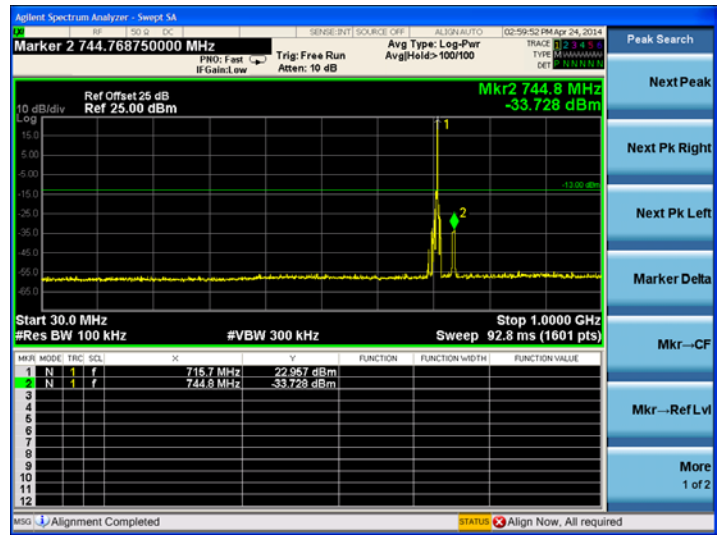

LTE Band 17 5MHz BW, Low Channel

QPSK

16QAM

LTE Band 17 10MHz BW, Low Channel

QPSK

16QAM

Middle channel:

LTE Band 17 5MHz BW, Mid Channel

QPSK

16QAM

LTE Band 17 10MHz BW, Mid Channel

QPSK

16QAM

High channel:

LTE Band 17 5MHz BW, High Channel

QPSK

16QAM

LTE Band 17 10MHz BW, High Channel QPSK

16QAM