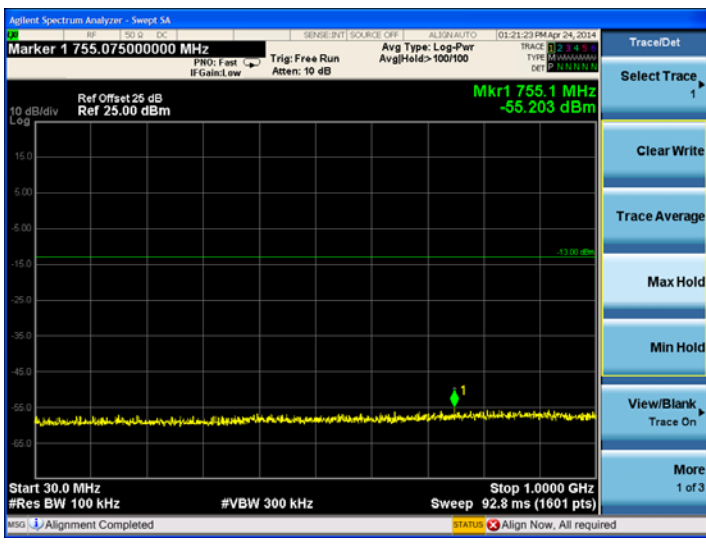

16QAM

High channel:

LTE Band 4 1.4MHz BW, High Channel

QPSK

16QAM

LTE Band 4 3MHz BW, High Channel
QPSK

16QAM

LTE Band 4 5MHz BW, High Channel
QPSK

16QAM

LTE Band 4 10MHz BW, High Channel
QPSK

16QAM

LTE Band 4 15MHz BW, High Channel
QPSK

16QAM

LTE Band 4 20MHz BW, High Channel QPSK

16QAM

LTE Band 17
Low channel:

LTE Band 17 5MHz BW, Low Channel

QPSK

16QAM

LTE Band 17 10MHz BW, Low Channel

QPSK

16QAM

Middle channel:

LTE Band 17 5MHz BW, Mid Channel