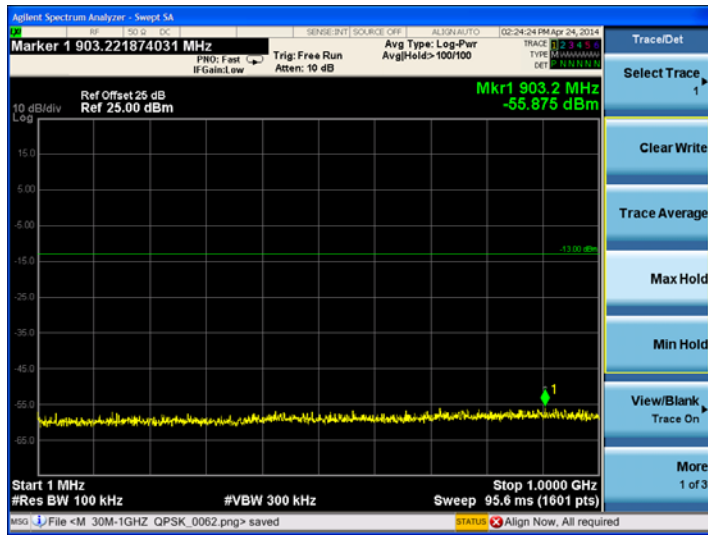

16QAM

High channel:

LTE Band 4 1.4MHz BW, High Channel

QPSK

16QAM

LTE Band 4 3MHz BW, High Channel
QPSK

16QAM

LTE Band 4 5MHz BW, High Channel
QPSK

16QAM

LTE Band 4 10MHz BW, High Channel
QPSK

16QAM

LTE Band 4 15MHz BW, High Channel
QPSK

16QAM

LTE Band 4 20MHz BW, High Channel QPSK

16QAM

LTE Band 17
Low channel: