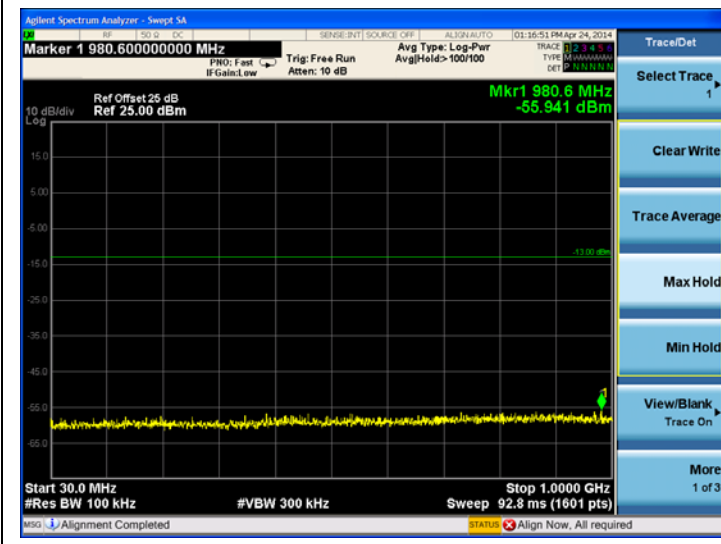

LTE Band 4 10MHz BW, Mid Channel

QPSK

16QAM

LTE Band 4 15MHz BW, Mid Channel

QPSK

16QAM

LTE Band 4 20MHz BW, Mid Channel

QPSK

16QAM

High channel:

LTE Band 4 1.4MHz BW, High Channel

QPSK

16QAM

LTE Band 4 3MHz BW, High Channel
QPSK

16QAM

LTE Band 4 5MHz BW, High Channel
QPSK