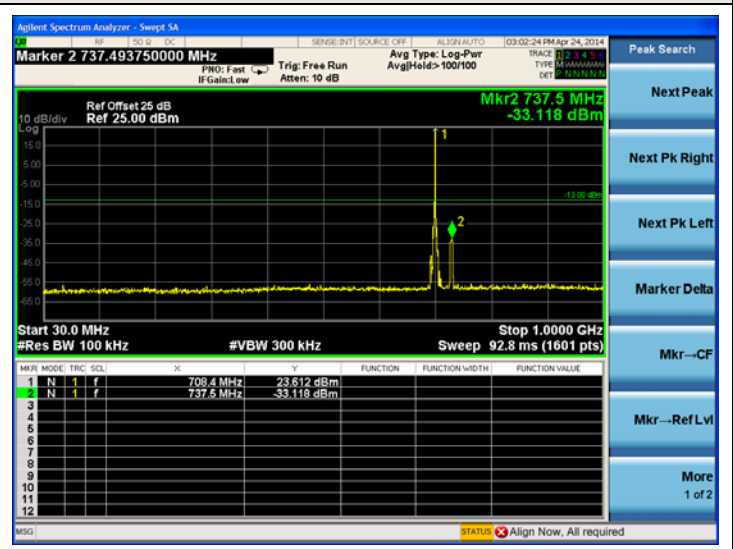

16QAM

High channel:

LTE Band 4 1.4MHz BW, High Channel

QPSK

16QAM

LTE Band 4 3MHz BW, High Channel
QPSK

16QAM

LTE Band 4 5MHz BW, High Channel
QPSK

16QAM

LTE Band 4 10MHz BW, High Channel
QPSK

16QAM

LTE Band 4 15MHz BW, High Channel
QPSK

16QAM

LTE Band 4 20MHz BW, High Channel QPSK

16QAM

LTE Band 17
Low channel:

LTE Band 17 5MHz BW, Low Channel

QPSK

16QAM

LTE Band 17 10MHz BW, Low Channel

QPSK

16QAM

Middle channel:

LTE Band 17 5MHz BW, Mid Channel