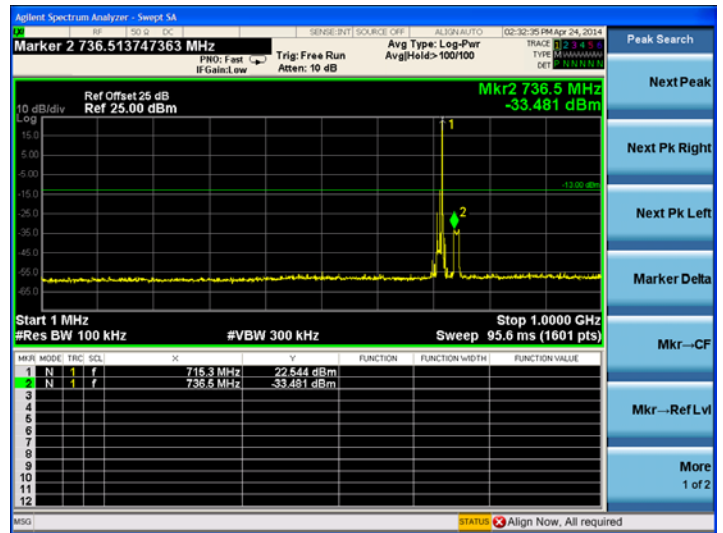

LTE Band 17 5MHz BW, Low Channel

QPSK

16QAM

LTE Band 17 10MHz BW, Low Channel

QPSK

16QAM

Middle channel:

LTE Band 17 5MHz BW, Mid Channel

QPSK

16QAM

LTE Band 17 10MHz BW, Mid Channel

QPSK

16QAM

High channel:

LTE Band 17 5MHz BW, High Channel

QPSK

16QAM

LTE Band 17 10MHz BW, High Channel QPSK

16QAM