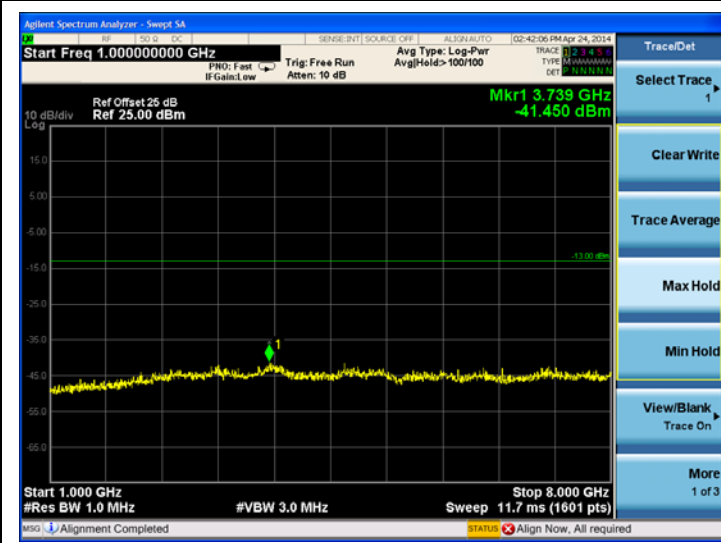

16QAM

LTE Band 4 10MHz BW, High Channel
QPSK

16QAM

LTE Band 4 15MHz BW, High Channel
QPSK

16QAM

LTE Band 4 20MHz BW, High Channel QPSK

16QAM

LTE Band 17
Low channel:

LTE Band 17 5MHz BW, Low Channel

QPSK

16QAM

LTE Band 17 10MHz BW, Low Channel

QPSK

16QAM

Middle channel:

LTE Band 17 5MHz BW, Mid Channel