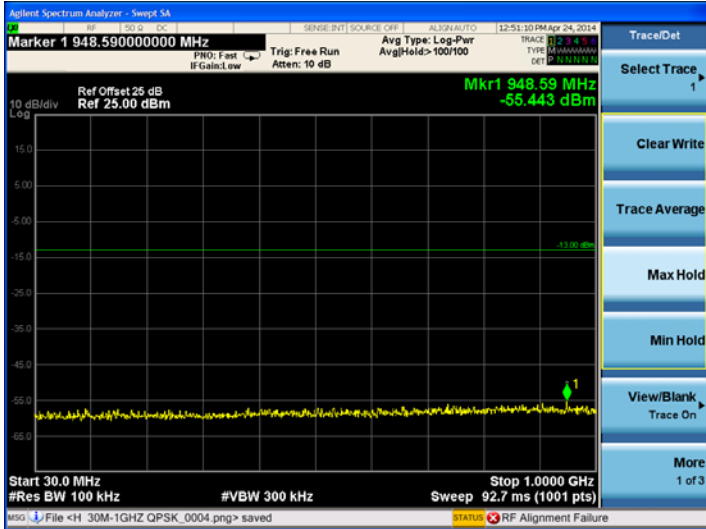

LTE Band 4 10MHz BW, Mid Channel

QPSK

16QAM

LTE Band 4 15MHz BW, Mid Channel

QPSK

16QAM

LTE Band 4 20MHz BW, Mid Channel

QPSK

16QAM

High channel:

LTE Band 4 1.4MHz BW, High Channel

QPSK

16QAM

LTE Band 4 3MHz BW, High Channel
QPSK

16QAM

LTE Band 4 5MHz BW, High Channel
QPSK