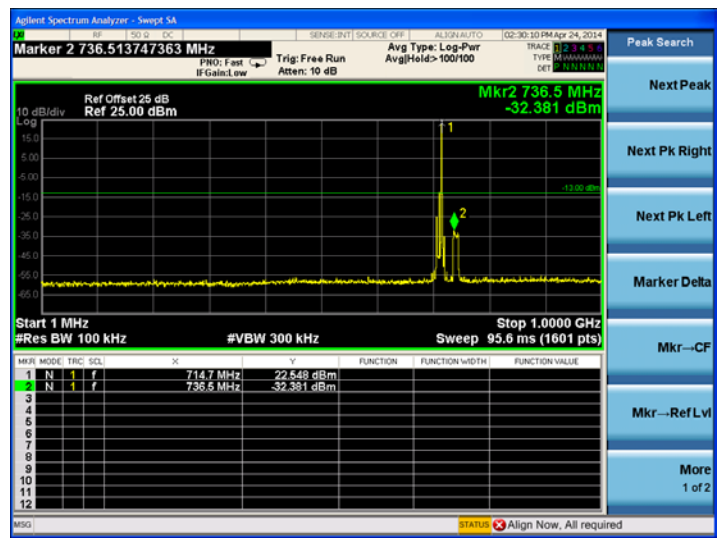

LTE Band 17 5MHz BW, Low Channel

QPSK

16QAM

LTE Band 17 10MHz BW, Low Channel

QPSK

16QAM

Middle channel:

LTE Band 17 5MHz BW, Mid Channel

QPSK

16QAM

LTE Band 17 10MHz BW, Mid Channel

QPSK

16QAM

High channel:

LTE Band 17 5MHz BW, High Channel

QPSK

16QAM

LTE Band 17 10MHz BW, High Channel QPSK

16QAM