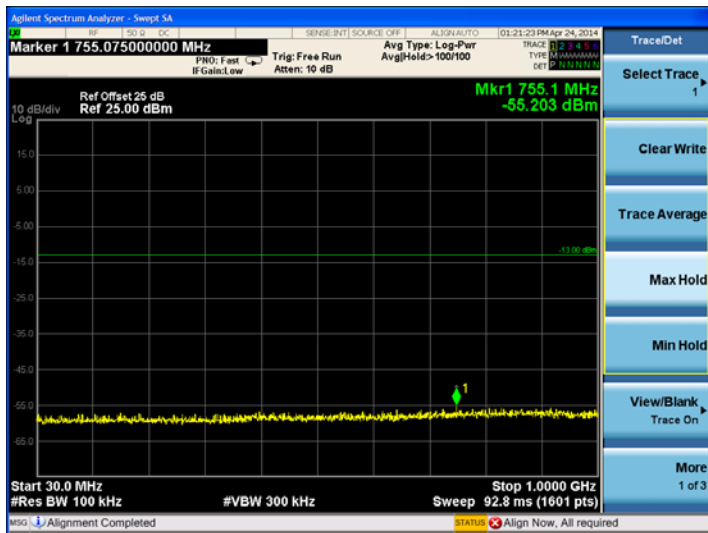

16QAM

High channel:

LTE Band 4 1.4MHz BW, High Channel

QPSK

16QAM

LTE Band 4 3MHz BW, High Channel
QPSK

16QAM

LTE Band 4 5MHz BW, High Channel
QPSK

16QAM

LTE Band 4 10MHz BW, High Channel
QPSK

16QAM

LTE Band 4 15MHz BW, High Channel
QPSK

16QAM

LTE Band 4 20MHz BW, High Channel QPSK

16QAM

LTE Band 17
Low channel:

LTE Band 17 5MHz BW, Low Channel

QPSK

16QAM

LTE Band 17 10MHz BW, Low Channel

QPSK

16QAM

Middle channel:

LTE Band 17 5MHz BW, Mid Channel