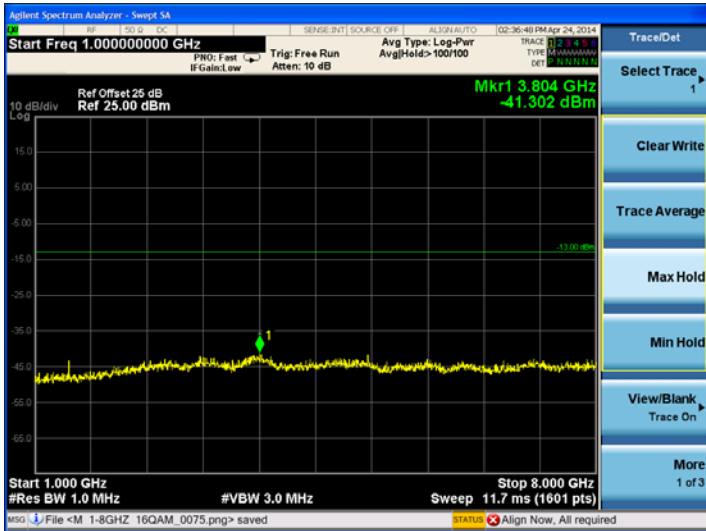

LTE Band 17 5MHz BW, Low Channel

QPSK

16QAM

LTE Band 17 10MHz BW, Low Channel

QPSK

16QAM

Middle channel:

LTE Band 17 5MHz BW, Mid Channel

QPSK

16QAM

LTE Band 17 10MHz BW, Mid Channel

QPSK

16QAM

High channel:

LTE Band 17 5MHz BW, High Channel

QPSK

16QAM

LTE Band 17 10MHz BW, High Channel QPSK

16QAM