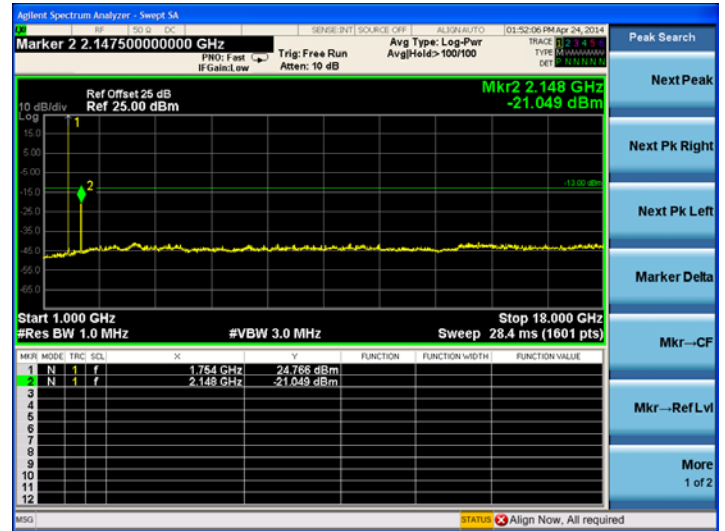

LTE Band 4 10MHz BW, Mid Channel

QPSK

16QAM

LTE Band 4 15MHz BW, Mid Channel

QPSK

16QAM

LTE Band 4 20MHz BW, Mid Channel

QPSK

16QAM

High channel:

LTE Band 4 1.4MHz BW, High Channel

QPSK

16QAM

LTE Band 4 3MHz BW, High Channel
QPSK

16QAM

LTE Band 4 5MHz BW, High Channel
QPSK

16QAM

LTE Band 4 10MHz BW, High Channel
QPSK

16QAM

LTE Band 4 15MHz BW, High Channel
QPSK

16QAM

LTE Band 4 20MHz BW, High Channel QPSK

16QAM

LTE Band 17
Low channel: