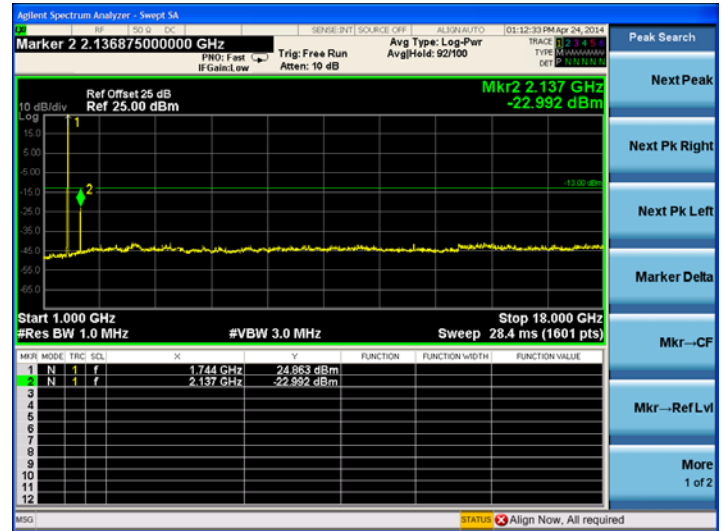

LTE Band 4 10MHz BW, Mid Channel

QPSK

16QAM

LTE Band 4 15MHz BW, Mid Channel

QPSK

16QAM

LTE Band 4 20MHz BW, Mid Channel

QPSK

16QAM

High channel:

LTE Band 4 1.4MHz BW, High Channel

QPSK

16QAM

LTE Band 4 3MHz BW, High Channel
QPSK

16QAM

LTE Band 4 5MHz BW, High Channel
QPSK

16QAM

LTE Band 4 10MHz BW, High Channel
QPSK

16QAM

LTE Band 4 15MHz BW, High Channel
QPSK

16QAM

LTE Band 4 20MHz BW, High Channel QPSK

16QAM

LTE Band 17
Low channel: