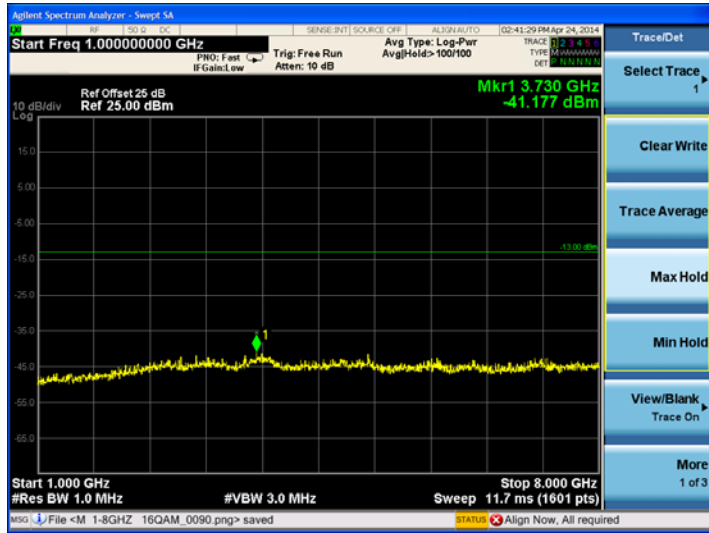

LTE Band 17 5MHz BW, Low Channel

QPSK

16QAM

LTE Band 17 10MHz BW, Low Channel

QPSK

16QAM

Middle channel:

LTE Band 17 5MHz BW, Mid Channel

QPSK

16QAM

LTE Band 17 10MHz BW, Mid Channel

QPSK

16QAM

High channel:

LTE Band 17 5MHz BW, High Channel

QPSK