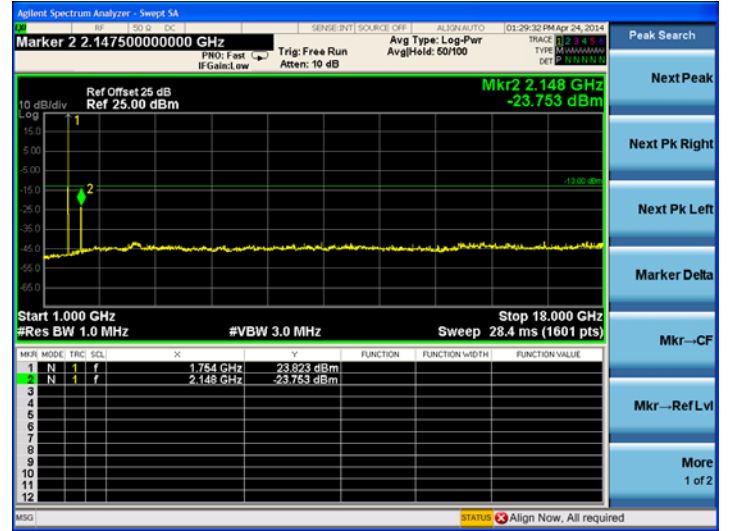

LTE Band 4 10MHz BW, Mid Channel

QPSK

16QAM

LTE Band 4 15MHz BW, Mid Channel

QPSK

16QAM

LTE Band 4 20MHz BW, Mid Channel

QPSK

16QAM

High channel:

LTE Band 4 1.4MHz BW, High Channel

QPSK

16QAM

LTE Band 4 3MHz BW, High Channel
QPSK

16QAM

LTE Band 4 5MHz BW, High Channel
QPSK

16QAM

LTE Band 4 10MHz BW, High Channel
QPSK

16QAM

LTE Band 4 15MHz BW, High Channel
QPSK

16QAM

LTE Band 4 20MHz BW, High Channel QPSK

16QAM

LTE Band 17
Low channel: