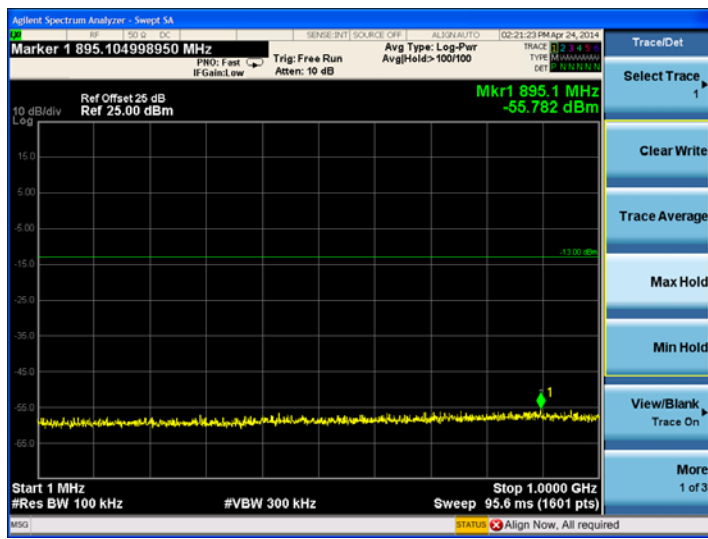

16QAM

High channel:

LTE Band 4 1.4MHz BW, High Channel

QPSK

16QAM

LTE Band 4 3MHz BW, High Channel
QPSK

16QAM

LTE Band 4 5MHz BW, High Channel
QPSK

16QAM

LTE Band 4 10MHz BW, High Channel
QPSK

16QAM

LTE Band 4 15MHz BW, High Channel
QPSK

16QAM

LTE Band 4 20MHz BW, High Channel QPSK

16QAM

LTE Band 17
Low channel: