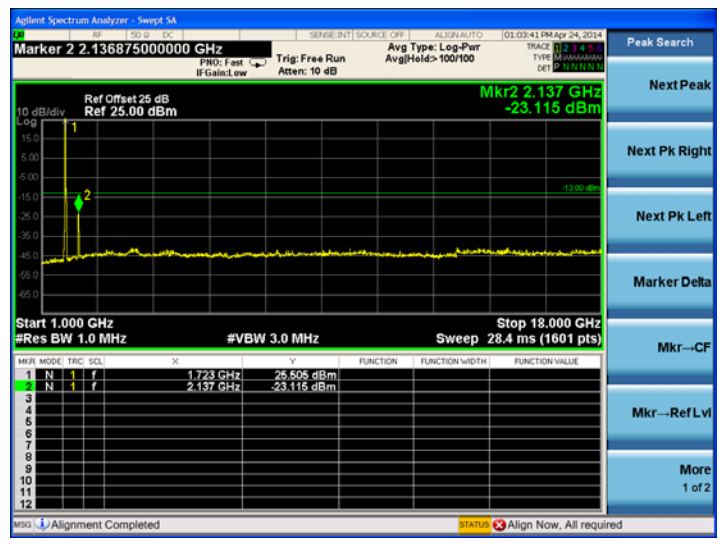

LTE Band 4 10MHz BW, Mid Channel

QPSK

16QAM

LTE Band 4 15MHz BW, Mid Channel

QPSK

16QAM

LTE Band 4 20MHz BW, Mid Channel

QPSK

16QAM

High channel:

LTE Band 4 1.4MHz BW, High Channel

QPSK

16QAM

LTE Band 4 3MHz BW, High Channel
QPSK

16QAM

LTE Band 4 5MHz BW, High Channel
QPSK

16QAM

LTE Band 4 10MHz BW, High Channel
QPSK

16QAM

LTE Band 4 15MHz BW, High Channel
QPSK

16QAM

LTE Band 4 20MHz BW, High Channel QPSK

16QAM

LTE Band 17
Low channel: