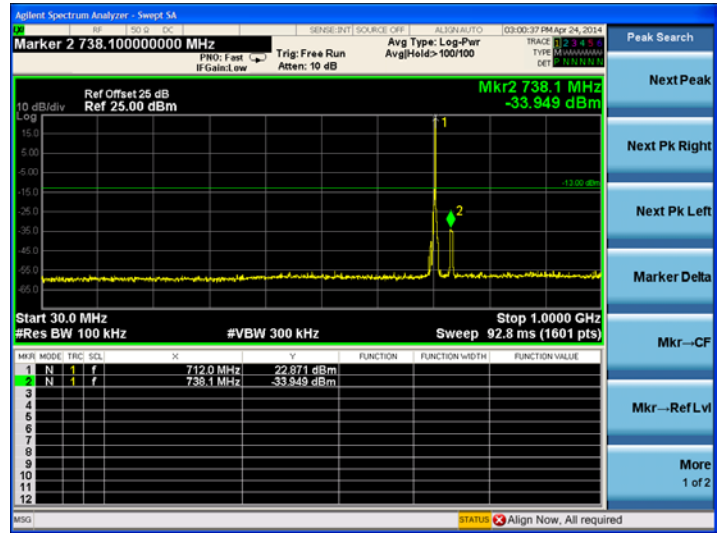

LTE Band 17 5MHz BW, Low Channel

QPSK

16QAM

LTE Band 17 10MHz BW, Low Channel

QPSK

16QAM

Middle channel:

LTE Band 17 5MHz BW, Mid Channel

QPSK

16QAM

LTE Band 17 10MHz BW, Mid Channel

QPSK

16QAM

High channel:

LTE Band 17 5MHz BW, High Channel

QPSK