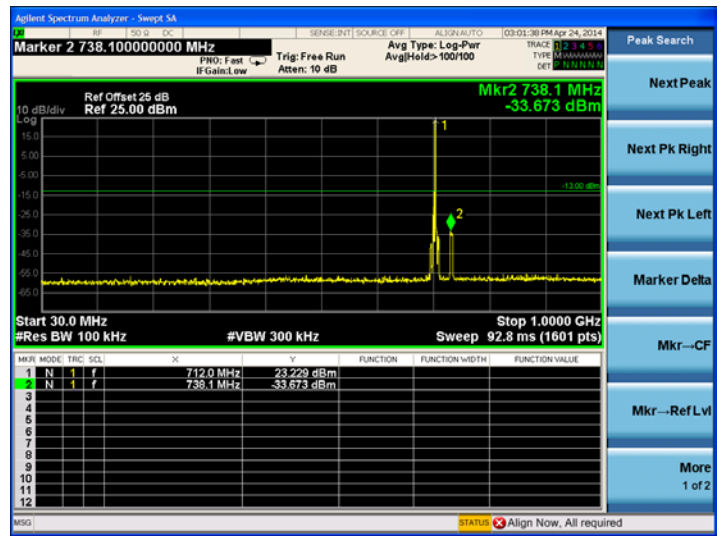

LTE Band 17 5MHz BW, Low Channel

QPSK

16QAM

LTE Band 17 10MHz BW, Low Channel

QPSK

16QAM

Middle channel:

LTE Band 17 5MHz BW, Mid Channel

QPSK

16QAM

LTE Band 17 10MHz BW, Mid Channel

QPSK

16QAM

High channel:

LTE Band 17 5MHz BW, High Channel

QPSK