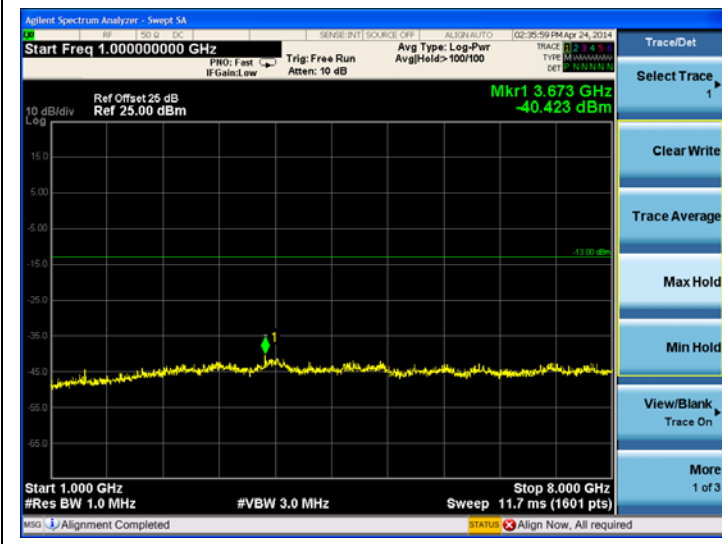

LTE Band 17 5MHz BW, Low Channel

QPSK

16QAM

LTE Band 17 10MHz BW, Low Channel

QPSK

16QAM

Middle channel:

LTE Band 17 5MHz BW, Mid Channel

QPSK

16QAM

LTE Band 17 10MHz BW, Mid Channel

QPSK

16QAM

High channel:

LTE Band 17 5MHz BW, High Channel

QPSK

16QAM

LTE Band 17 10MHz BW, High Channel QPSK

16QAM