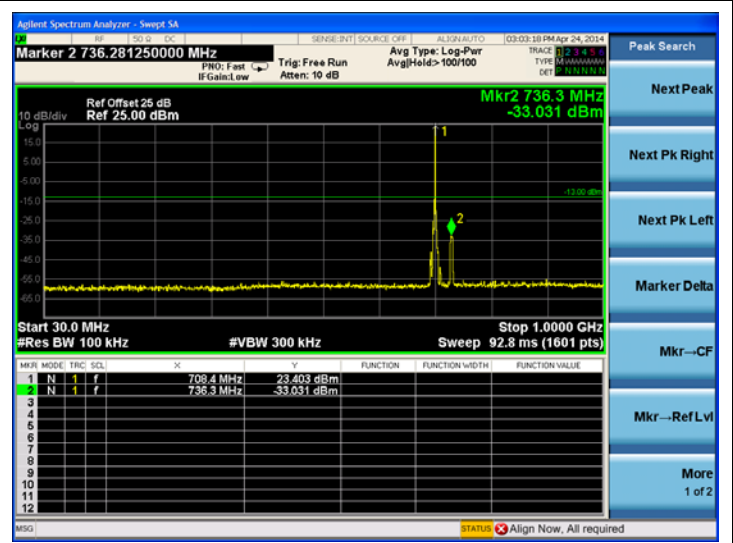

16QAM

High channel:

LTE Band 4 1.4MHz BW, High Channel

QPSK

16QAM

LTE Band 4 3MHz BW, High Channel
QPSK

16QAM

LTE Band 4 5MHz BW, High Channel
QPSK

16QAM

LTE Band 4 10MHz BW, High Channel
QPSK

16QAM

LTE Band 4 15MHz BW, High Channel
QPSK

16QAM

LTE Band 4 20MHz BW, High Channel QPSK

16QAM

LTE Band 17
Low channel:

LTE Band 17 5MHz BW, Low Channel

QPSK

16QAM

LTE Band 17 10MHz BW, Low Channel

QPSK

16QAM

Middle channel:

LTE Band 17 5MHz BW, Mid Channel