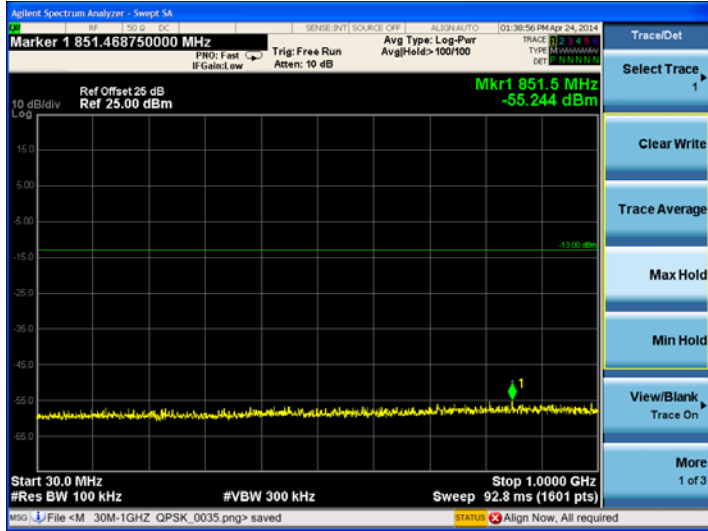

16QAM

High channel:

LTE Band 4 1.4MHz BW, High Channel

QPSK

16QAM

LTE Band 4 3MHz BW, High Channel
QPSK

16QAM

LTE Band 4 5MHz BW, High Channel
QPSK

16QAM

LTE Band 4 10MHz BW, High Channel
QPSK

16QAM

LTE Band 4 15MHz BW, High Channel
QPSK

16QAM

LTE Band 4 20MHz BW, High Channel QPSK

16QAM

LTE Band 17
Low channel: