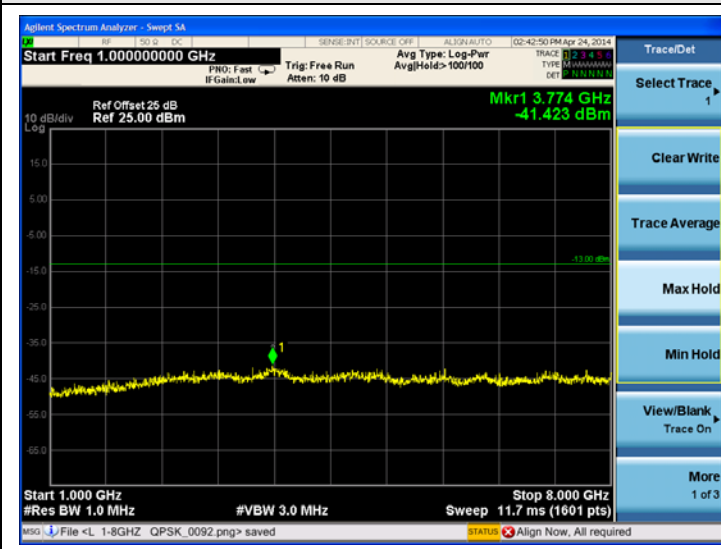

16QAM

High channel:

LTE Band 4 1.4MHz BW, High Channel

QPSK

16QAM

LTE Band 4 3MHz BW, High Channel
QPSK

16QAM

LTE Band 4 5MHz BW, High Channel
QPSK

16QAM

LTE Band 4 10MHz BW, High Channel
QPSK

16QAM

LTE Band 4 15MHz BW, High Channel
QPSK

16QAM

LTE Band 4 20MHz BW, High Channel QPSK

16QAM

LTE Band 17
Low channel:

LTE Band 17 5MHz BW, Low Channel

QPSK

16QAM

LTE Band 17 10MHz BW, Low Channel

QPSK

16QAM

Middle channel:

LTE Band 17 5MHz BW, Mid Channel