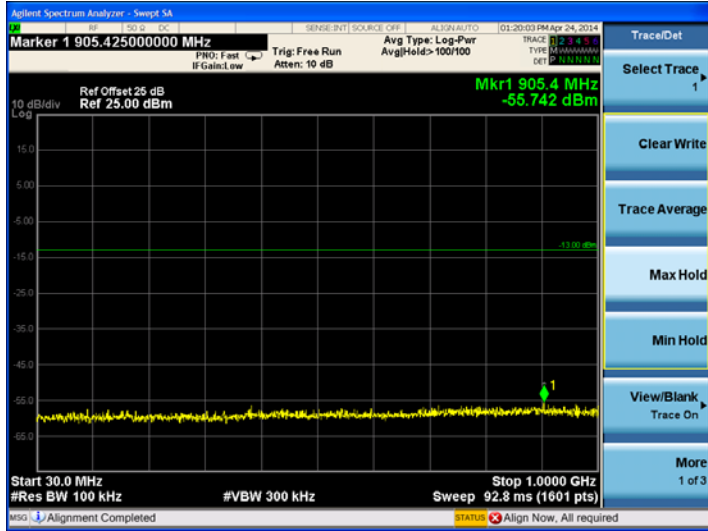

16QAM

High channel:

LTE Band 4 1.4MHz BW, High Channel

QPSK

16QAM

LTE Band 4 3MHz BW, High Channel
QPSK

16QAM

LTE Band 4 5MHz BW, High Channel
QPSK

16QAM

LTE Band 4 10MHz BW, High Channel
QPSK

16QAM

LTE Band 4 15MHz BW, High Channel
QPSK

16QAM

LTE Band 4 20MHz BW, High Channel QPSK

16QAM

LTE Band 17
Low channel: