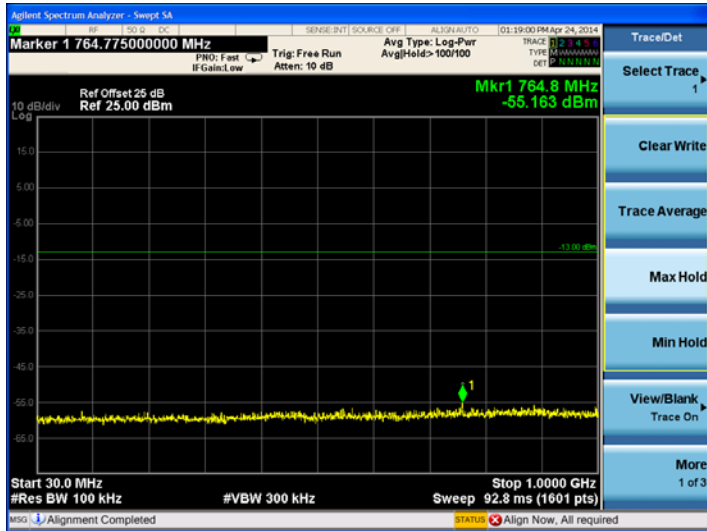

LTE Band 4 10MHz BW, Mid Channel

QPSK

16QAM

LTE Band 4 15MHz BW, Mid Channel

QPSK

16QAM

LTE Band 4 20MHz BW, Mid Channel

QPSK

16QAM

High channel:

LTE Band 4 1.4MHz BW, High Channel

QPSK

16QAM

LTE Band 4 3MHz BW, High Channel
QPSK

16QAM

LTE Band 4 5MHz BW, High Channel
QPSK