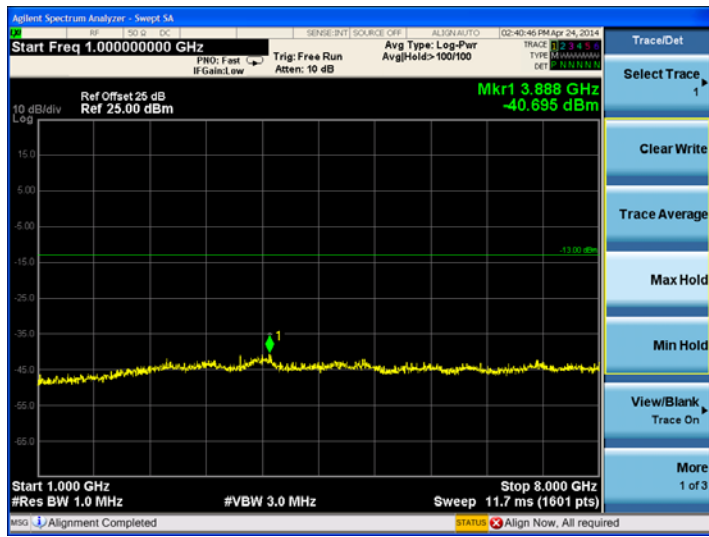

LTE Band 17 5MHz BW, Low Channel

QPSK

16QAM

LTE Band 17 10MHz BW, Low Channel

QPSK

16QAM

Middle channel:

LTE Band 17 5MHz BW, Mid Channel

QPSK

16QAM

LTE Band 17 10MHz BW, Mid Channel

QPSK

16QAM

High channel:

LTE Band 17 5MHz BW, High Channel

QPSK