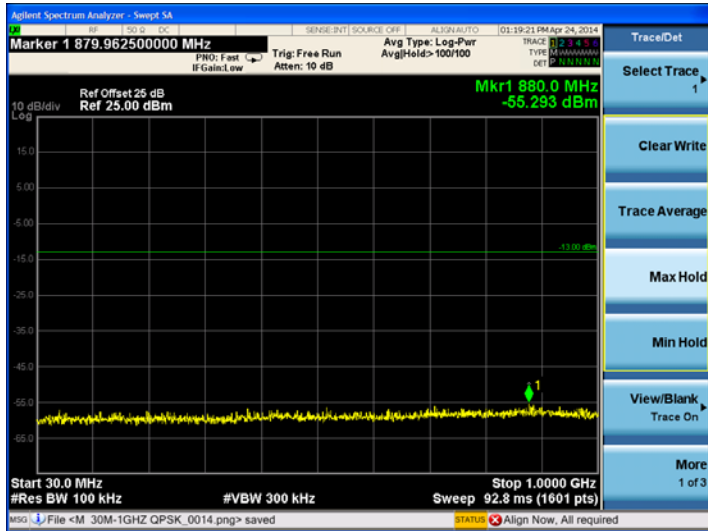

16QAM

High channel:

LTE Band 4 1.4MHz BW, High Channel

QPSK

16QAM

LTE Band 4 3MHz BW, High Channel
QPSK

16QAM

LTE Band 4 5MHz BW, High Channel
QPSK

16QAM

LTE Band 4 10MHz BW, High Channel
QPSK

16QAM

LTE Band 4 15MHz BW, High Channel
QPSK

16QAM

LTE Band 4 20MHz BW, High Channel QPSK

16QAM

LTE Band 17
Low channel:

LTE Band 17 5MHz BW, Low Channel

QPSK

16QAM

LTE Band 17 10MHz BW, Low Channel

QPSK

16QAM

Middle channel:

LTE Band 17 5MHz BW, Mid Channel