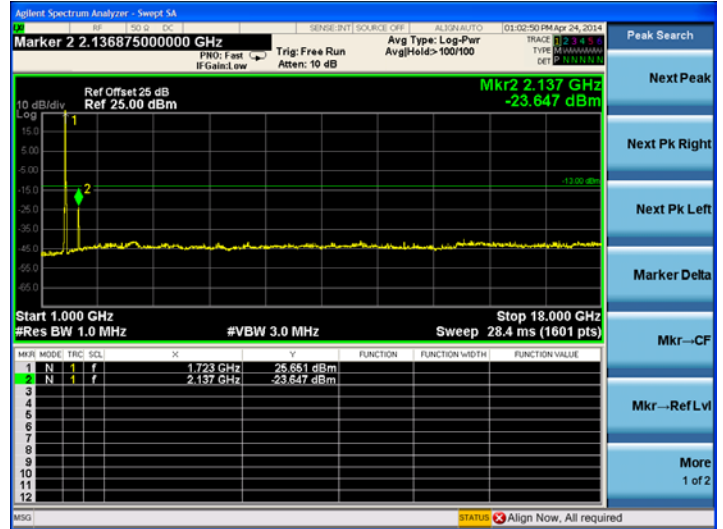

LTE Band 4 10MHz BW, Mid Channel

QPSK

16QAM

LTE Band 4 15MHz BW, Mid Channel

QPSK

16QAM

LTE Band 4 20MHz BW, Mid Channel

QPSK

16QAM

High channel:

LTE Band 4 1.4MHz BW, High Channel

QPSK

16QAM

LTE Band 4 3MHz BW, High Channel
QPSK

16QAM

LTE Band 4 5MHz BW, High Channel
QPSK

16QAM

LTE Band 4 10MHz BW, High Channel
QPSK

16QAM

LTE Band 4 15MHz BW, High Channel
QPSK

16QAM

LTE Band 4 20MHz BW, High Channel QPSK

16QAM

LTE Band 17
Low channel: