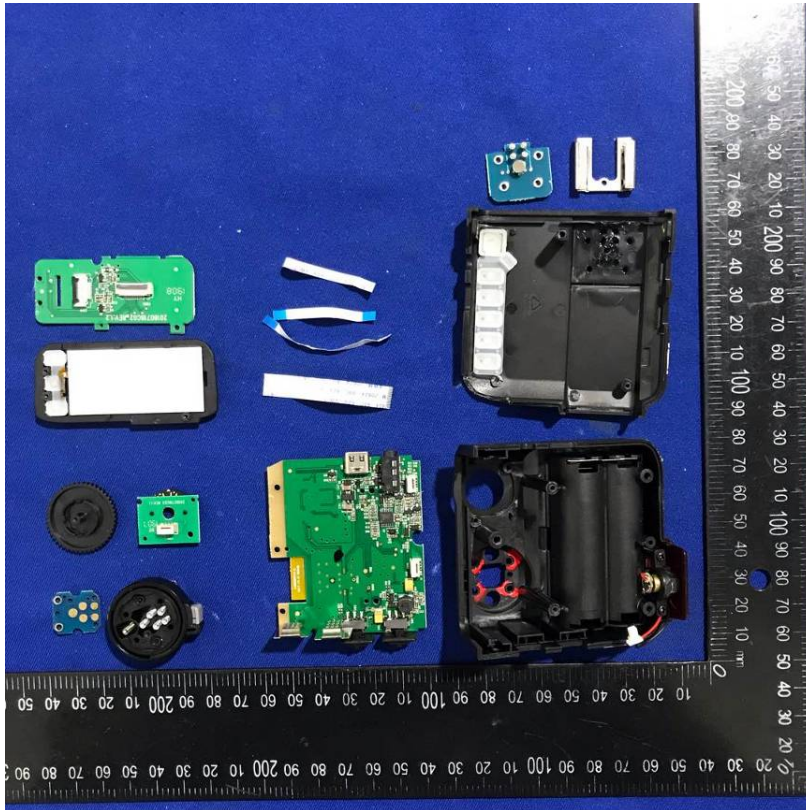

EXHIBIT C - EUT INTERNAL PHOTOGRAPHS

2.4G Chip & 2.4G Antenna

BT Module