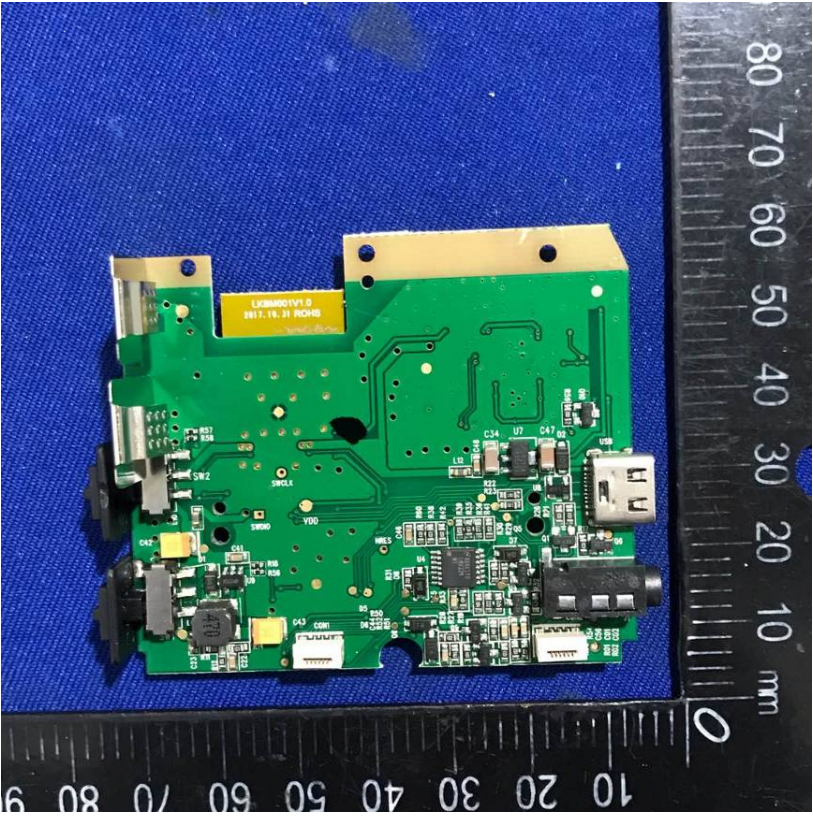

EXHIBIT C - EUT INTERNAL PHOTOGRAPHS

2.4G Chip & 2.4G Antenna

BT Module