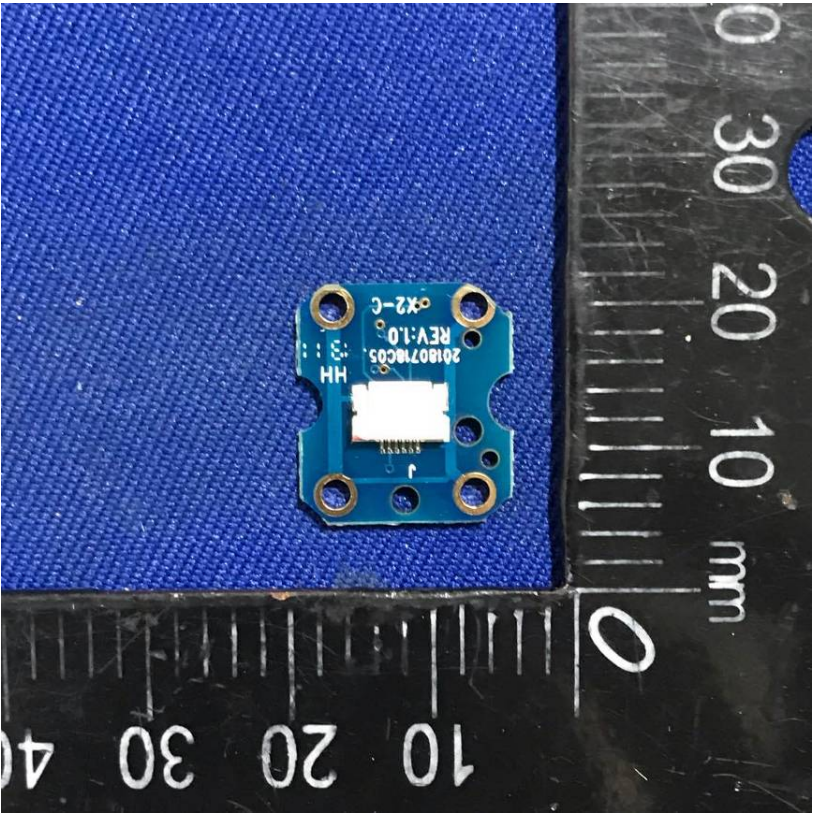

EXHIBIT C - EUT INTERNAL PHOTOGRAPHS

2.4G Chip & 2.4G Antenna

BT Module