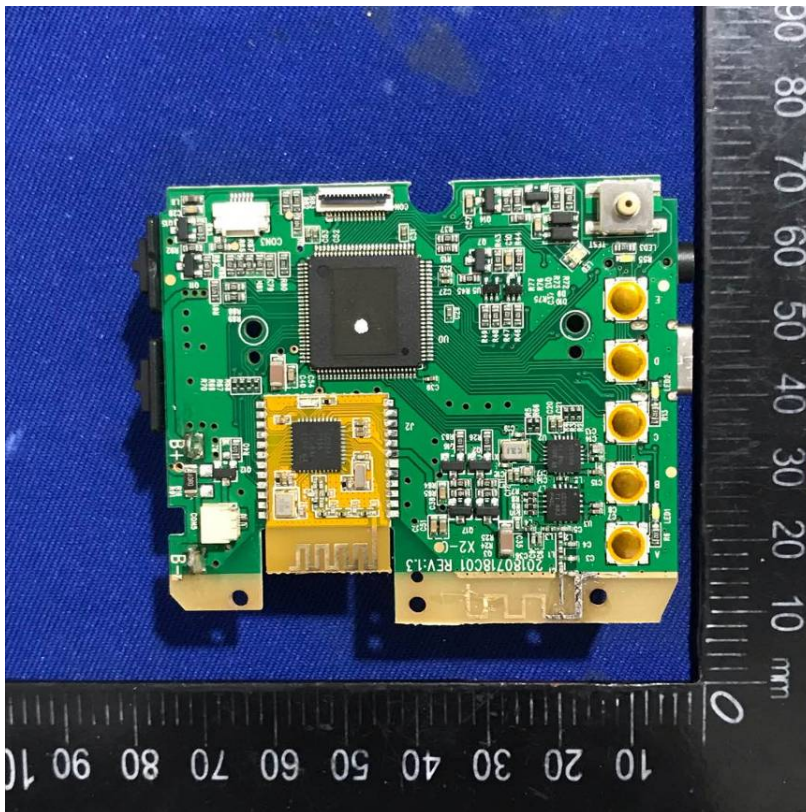

EXHIBIT C - EUT INTERNAL PHOTOGRAPHS

2.4G Chip & 2.4G Antenna

BT Module