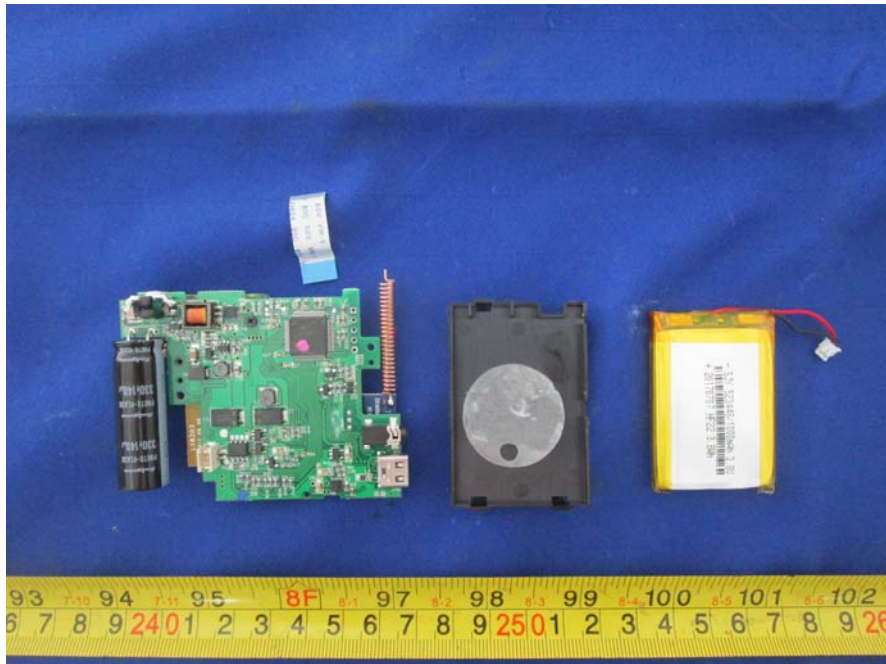

EXHIBIT C - EUT INTERNAL PHOTOGRAPHS

EUT – Uncover View

EUT – Uncover View

EUT – Control Board Top View

EUT – Control Board Bottom View

EUT – Uncover View

EUT – Main Board Uncover View

EUT – 2.4G Module Top View

EUT – 2.4G Module Bottom View

EUT – 2.4G Module Antenna View

EUT – 2.4G Module Chip View

EUT – Uncover View

EUT – 433MHz Module Top View

EUT – 433MHz Module Bottom View

EUT – 433MHz Module Antenna View

EUT – Main Board Top View

EUT – Main Board Bottom View

EUT – BT Chip View

EUT – BT Antenna View

EUT – Battery Top View

EUT – Battery Bottom View