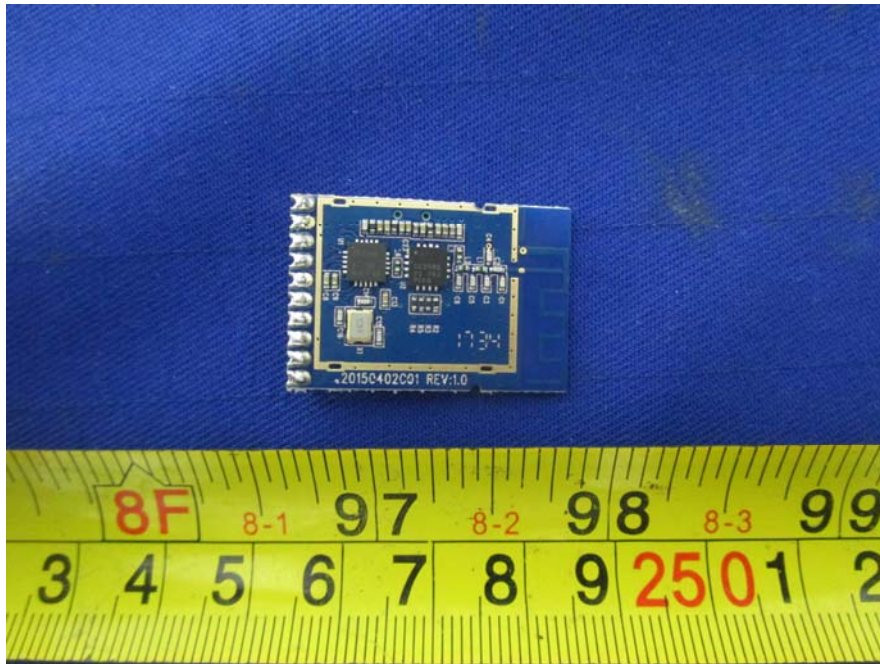

EXHIBIT C - EUT INTERNAL PHOTOGRAPHS

EUT – Uncover View

EUT – Uncover View

EUT – Control Board Top View

EUT – Control Board Bottom View

EUT – Uncover View

EUT – Main Board Uncover View

EUT – 2.4G Module Top View

EUT – 2.4G Module Bottom View

EUT – 2.4G Module Antenna View

EUT – 2.4G Module Chip View

EUT – Uncover View

EUT – 433MHz Module Top View

EUT – 433MHz Module Bottom View

EUT – 433MHz Module Antenna View

EUT – Main Board Top View

EUT – Main Board Bottom View

EUT – BT Chip View

EUT – BT Antenna View

EUT – Battery Top View

EUT – Battery Bottom View