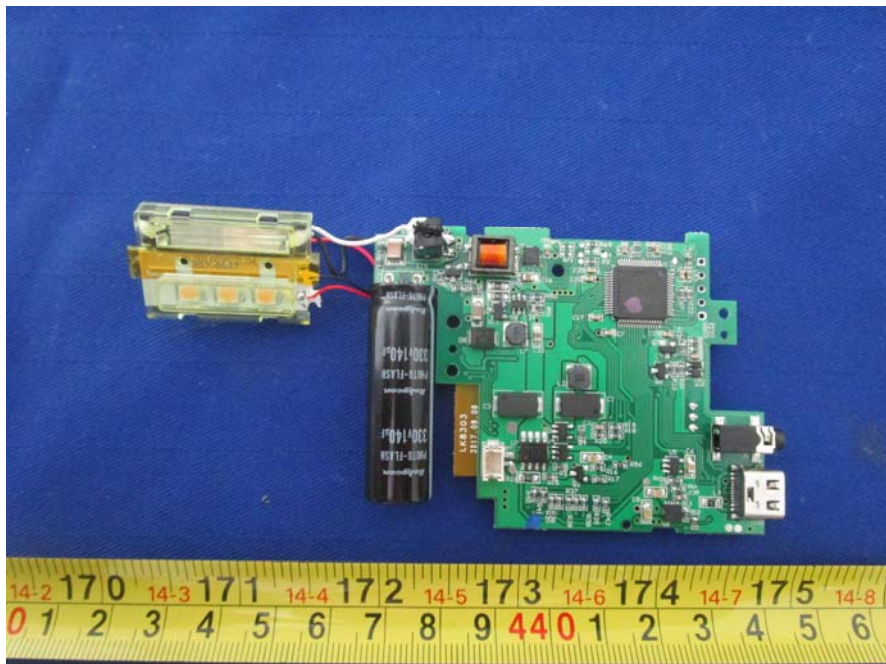

EXHIBIT C - EUT INTERNAL PHOTOGRAPHS

EUT – Uncover View

EUT – Uncover View

EUT – Control Board Top View

EUT – Control Board Bottom View

EUT – Uncover View

EUT – Main Board Uncover View

EUT – 2.4G Module Top View

EUT – 2.4G Module Bottom View

EUT – 2.4G Module Antenna View

EUT – 2.4G Module Chip View

EUT – Uncover View

EUT – 433MHz Module Top View

EUT – 433MHz Module Bottom View

EUT – 433MHz Module Antenna View

EUT – Main Board Top View

EUT – Main Board Bottom View

EUT – BT Chip View

EUT – BT Antenna View

EUT – Battery Top View

EUT – Battery Bottom View