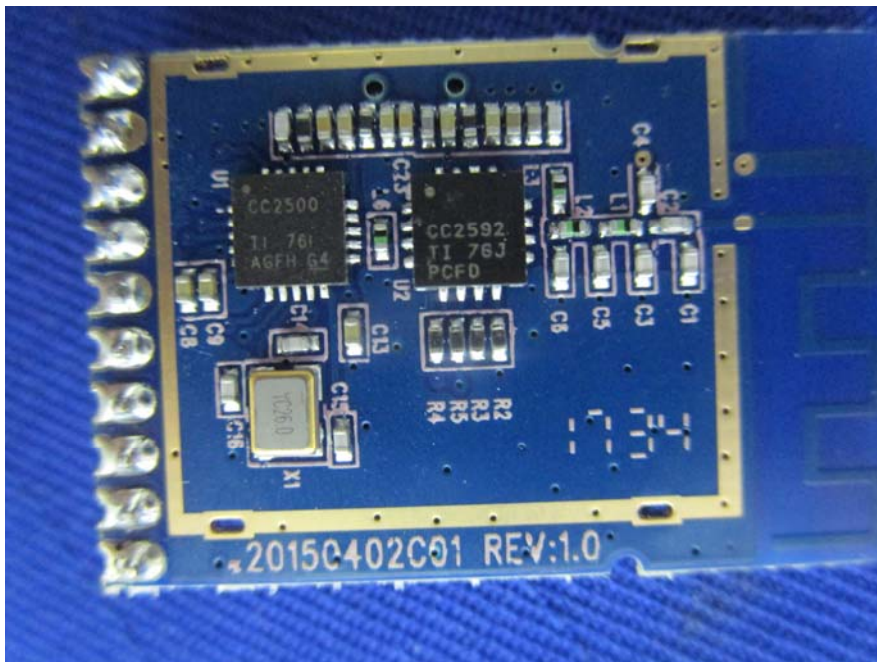

EXHIBIT C - EUT INTERNAL PHOTOGRAPHS

EUT – Uncover View

EUT – Uncover View

EUT – Control Board Top View

EUT – Control Board Bottom View

EUT – Uncover View

EUT – Main Board Uncover View

EUT – 2.4G Module Top View

EUT – 2.4G Module Bottom View

EUT – 2.4G Module Antenna View

EUT – 2.4G Module Chip View

EUT – Uncover View

EUT – 433MHz Module Top View

EUT – 433MHz Module Bottom View

EUT – 433MHz Module Antenna View

EUT – Main Board Top View

EUT – Main Board Bottom View

EUT – BT Chip View

EUT – BT Antenna View

EUT – Battery Top View

EUT – Battery Bottom View