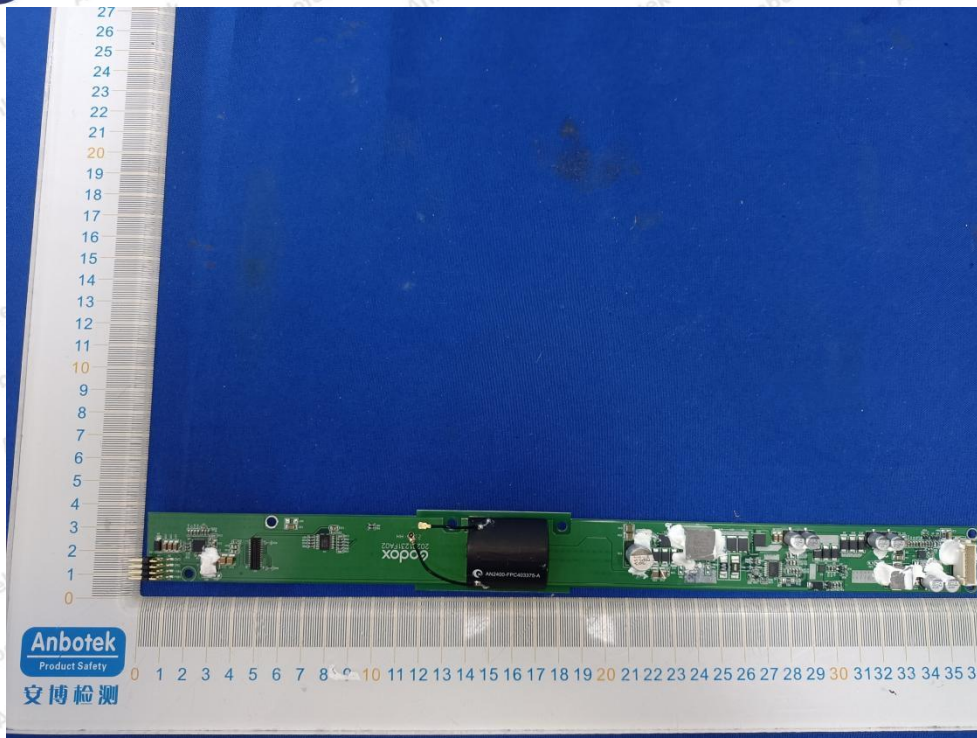

Anbotek

Product Safety

Shenzhen Anbotek Compliance Laboratory Limited

Address: 1/F., Building D, Sogood Science and Technology Park, Sanwei Community, Hangcheng Street, Bao'an District, Shenzhen, Guangdong, China.

Tel: (86) 755-26066440 Fax: (86) 755-26014772 Email: service@anbotek.com

Hotline
400-003-0500
www.anbotek.com