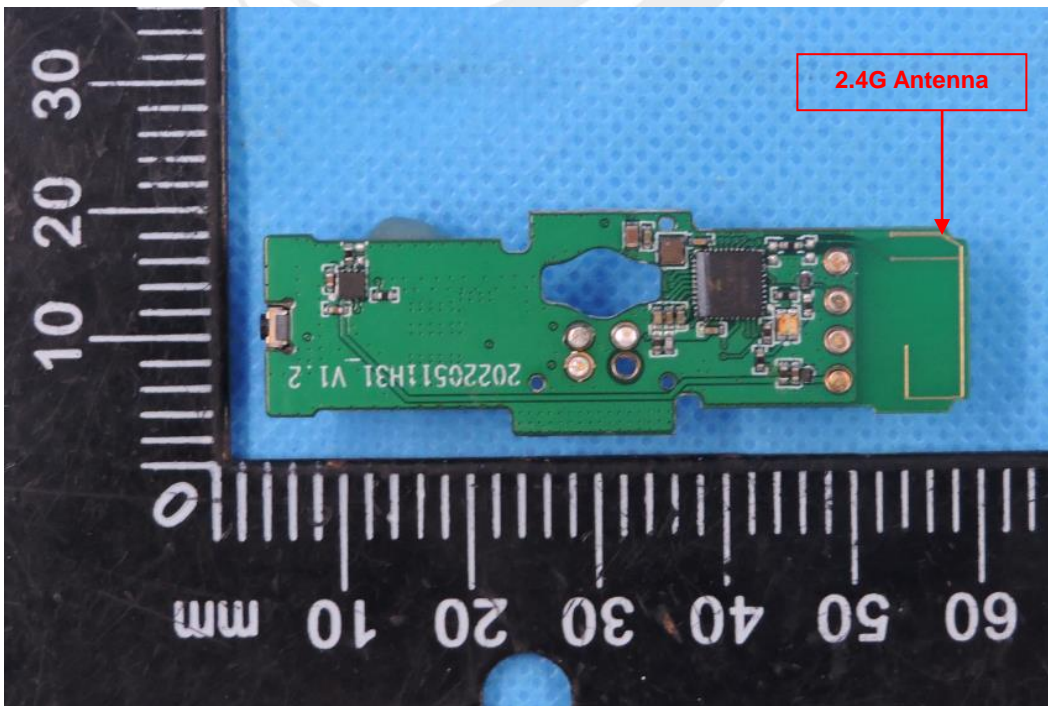

### APPENDIX-PHOTOGRAPHS OF EUT CONSTRUCTIONAL DETAILS

Model: MoveLink Mini RX

Photo 1

Photo 2

Photo 3

Photo 4