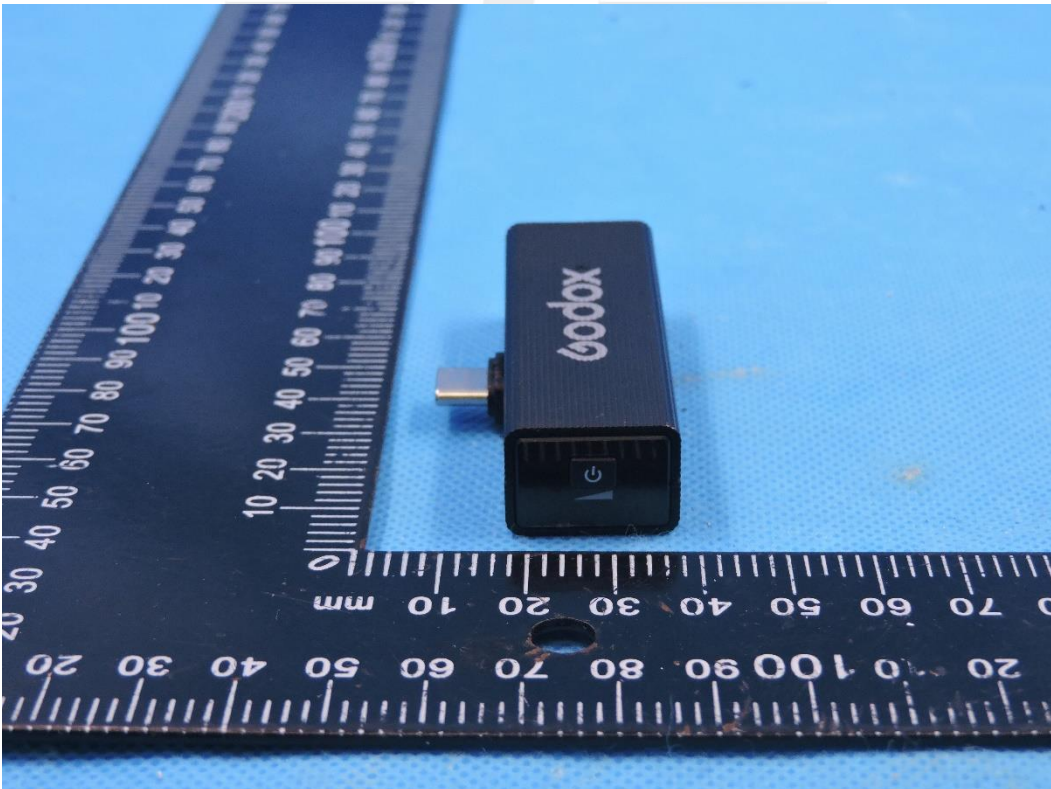

APPENDIX-PHOTOGRAPHS OF EUT CONSTRUCTIONAL DETAILS

Model: MoveLink Mini RX

Photo 1

Photo 2

Photo 3

Photo 4

Photo 5

Photo 6