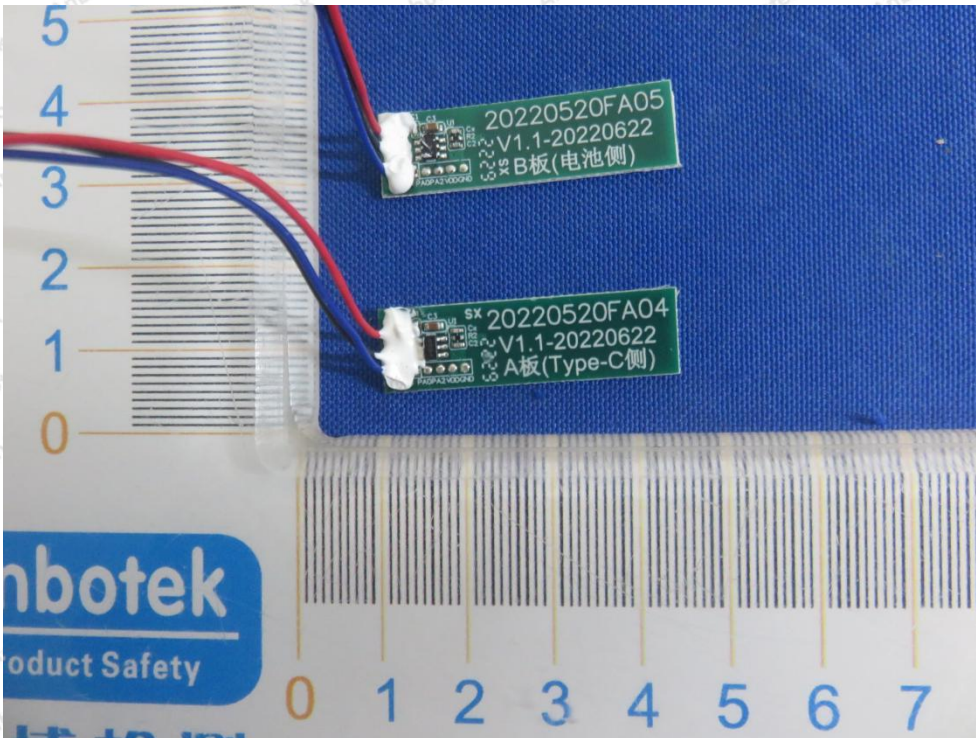

Shenzhen Anbotek Compliance Laboratory Limited

Address: 1/F., Building D, Sogood Science and Technology Park, Sanwei Community, Hangcheng Street, Bao'an District, Shenzhen, Guangdong, China.

Tel: (86) 755-26066440 Fax: (86) 755-26014772 Email: service@anbotek.com

Hotline
400-003-0500
www.anbotek.com