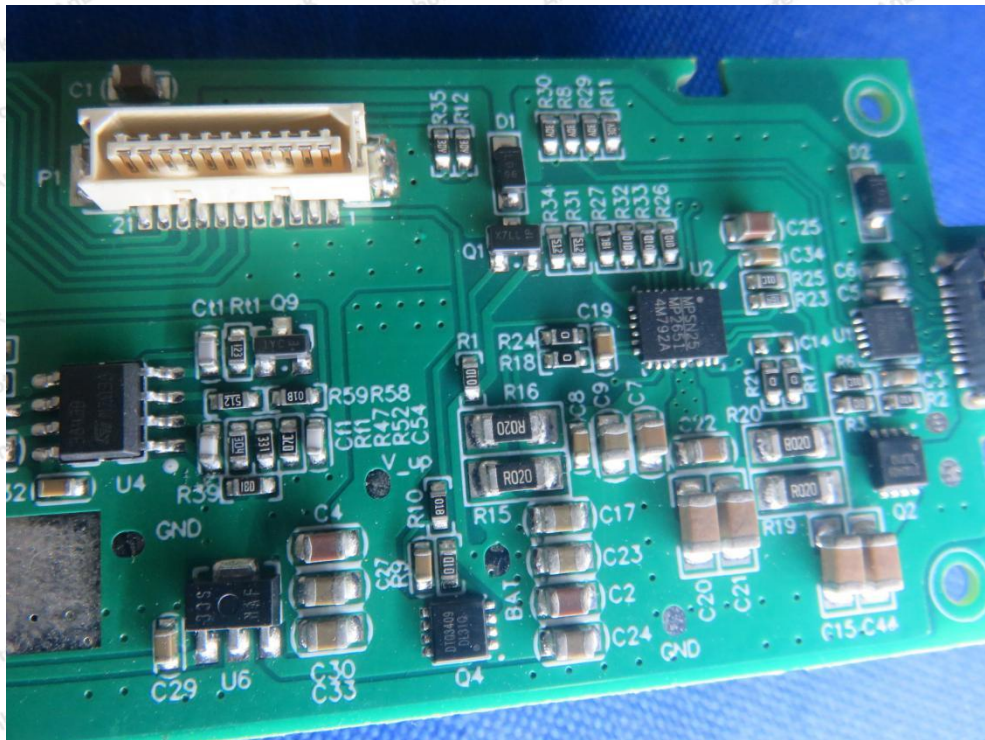

Shenzhen Anbotek Compliance Laboratory Limited

Address: 1/F., Building D, Sogood Science and Technology Park, Sanwei Community, Hangcheng Street, Bao'an District, Shenzhen, Guangdong, China.
Tel: (86) 755-26066440 Fax: (86) 755-26014772 Email: service@anbotek.com

Hotline
400-003-0500
www.anbotek.com