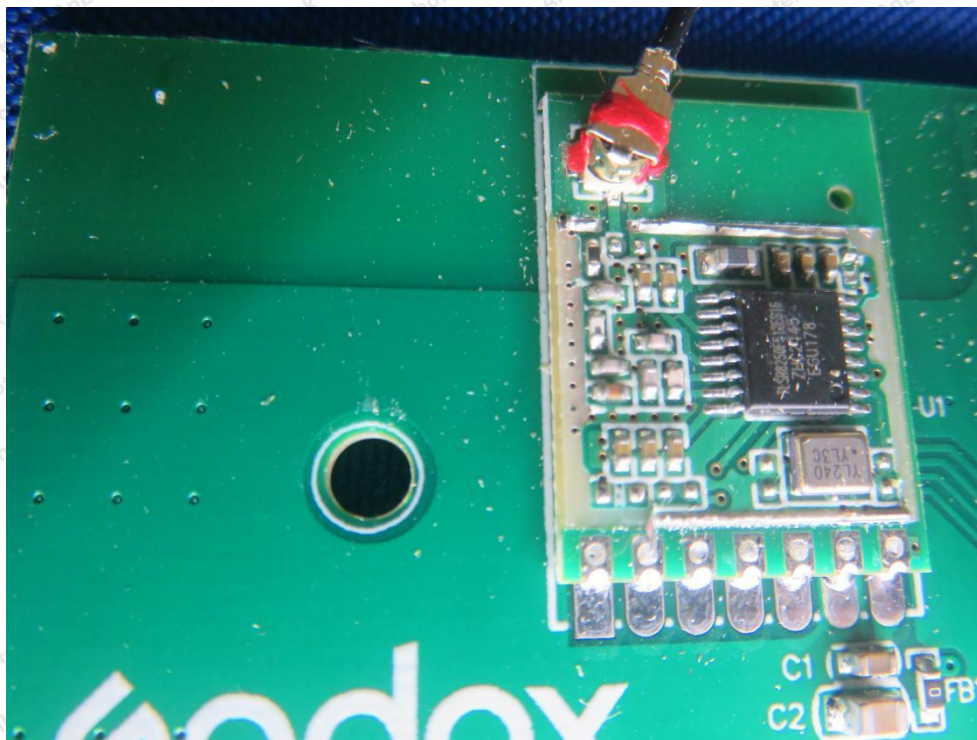

Shenzhen Anbotek Compliance Laboratory Limited

Address: 1/F., Building D, Sogood Science and Technology Park, Sanwei Community, Hangcheng Street, Bao'an District, Shenzhen, Guangdong, China.

Tel: (86) 755-26066440 Fax: (86) 755-26014772 Email: service@anbotek.com

Hotline
400-003-0500
www.anbotek.com