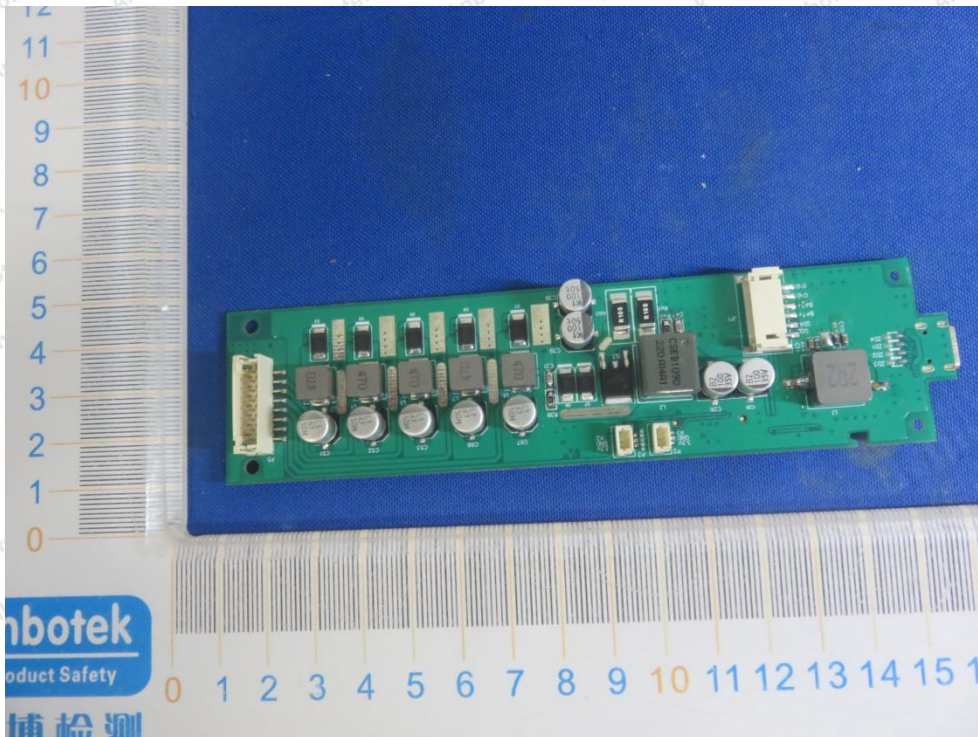

ANT

Shenzhen Anbotek Compliance Laboratory Limited

Address: 1/F., Building D, Sogood Science and Technology Park, Sanwei Community, Hangcheng Street, Bao'an District, Shenzhen, Guangdong, China.
Tel: (86) 755-26066440 Fax: (86) 755-26014772 Email: service@anbotek.com

Hotline
400-003-0500
www.anbotek.com