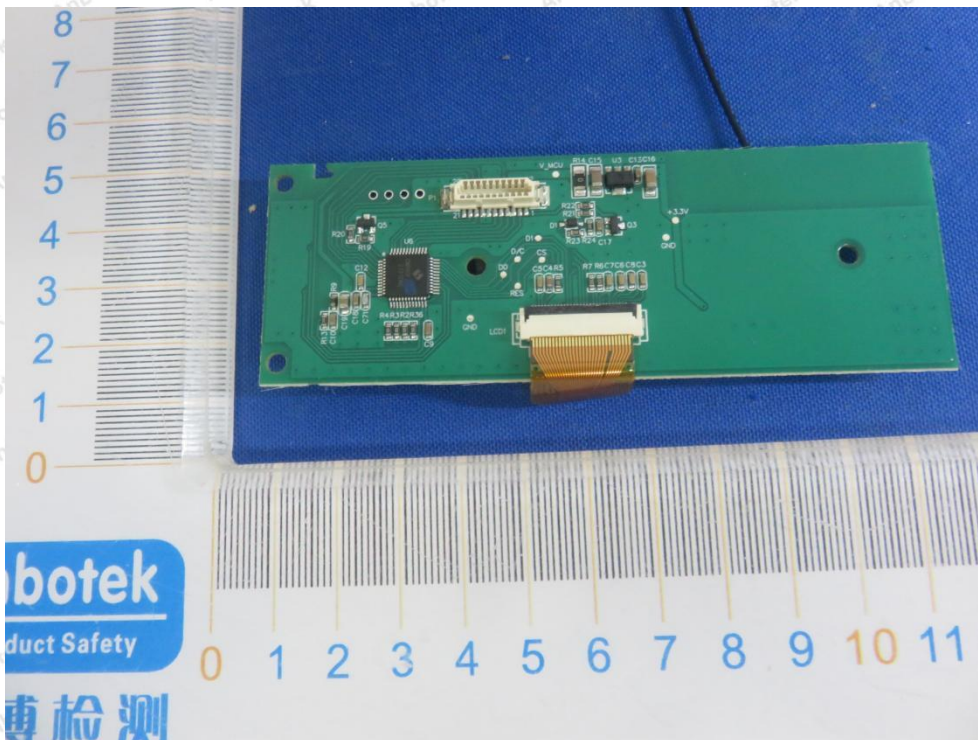

Anbotek

Product Safety

Shenzhen Anbotek Compliance Laboratory Limited

Address: 1/F., Building D, Sogood Science and Technology Park, Sanwei Community, Hangcheng Street, Bao'an District, Shenzhen, Guangdong, China.
Tel: (86) 755-26066440 Fax: (86) 755-26014772 Email: service@anbotek.com

Hotline
400-003-0500
www.anbotek.com