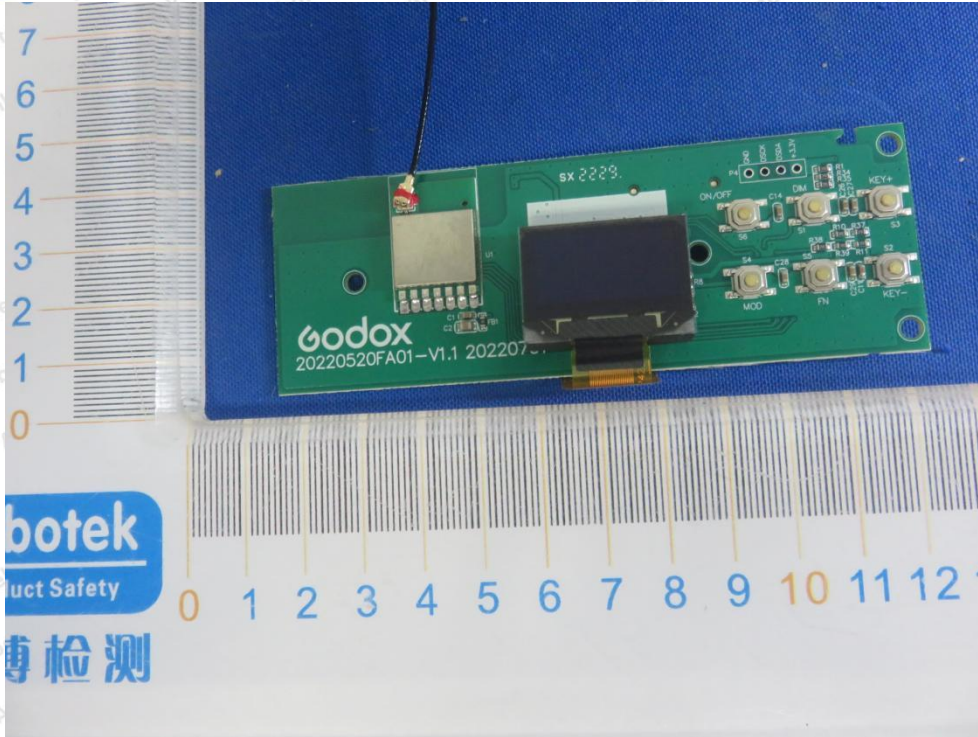

Anbotek

Product Safety

Shenzhen Anbotek Compliance Laboratory Limited

Address: 1/F., Building D, Sogood Science and Technology Park, Sanwei Community, Hangcheng Street, Bao'an District, Shenzhen, Guangdong, China.
Tel: (86) 755-26066440 Fax: (86) 755-26014772 Email: service@anbotek.com

Hotline
400-003-0500
www.anbotek.com