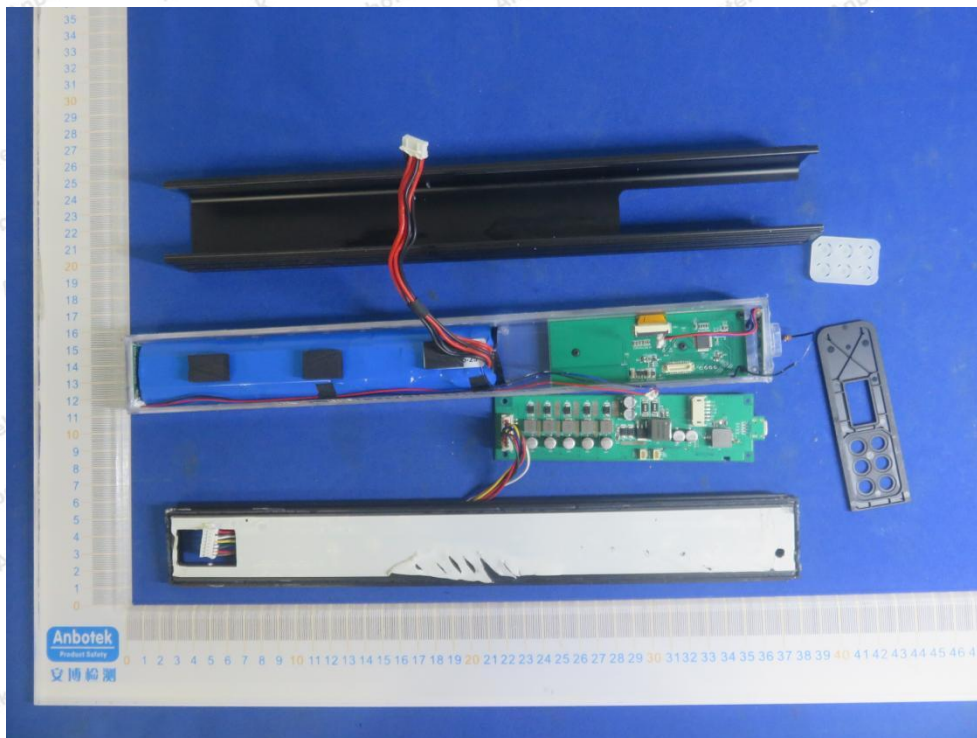

Model No.: WT40R

Shenzhen Anbotek Compliance Laboratory Limited

Address: 1/F., Building D, Sogood Science and Technology Park, Sanwei Community, Hangcheng Street, Bao'an District, Shenzhen, Guangdong, China.