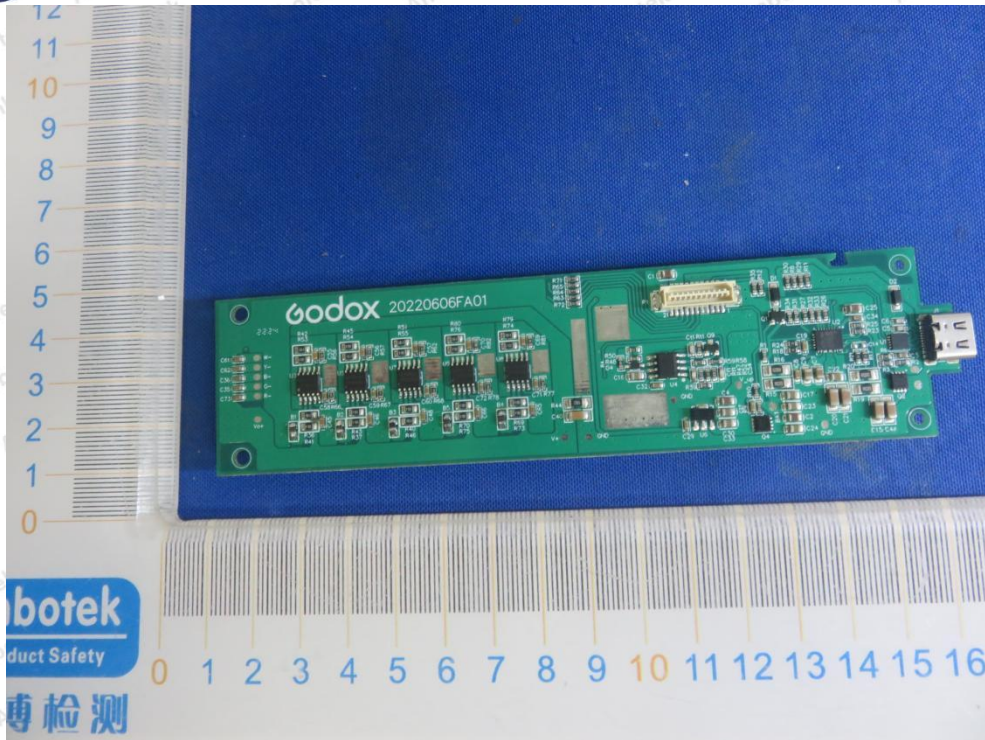

Shenzhen Anbotek Compliance Laboratory Limited

Address: 1/F., Building D, Sogood Science and Technology Park, Sanwei Community, Hangcheng Street, Bao'an District, Shenzhen, Guangdong, China.
Tel: (86) 755-26066440 Fax: (86) 755-26014772 Email: service@anbotek.com

Hotline
400-003-0500
www.anbotek.com