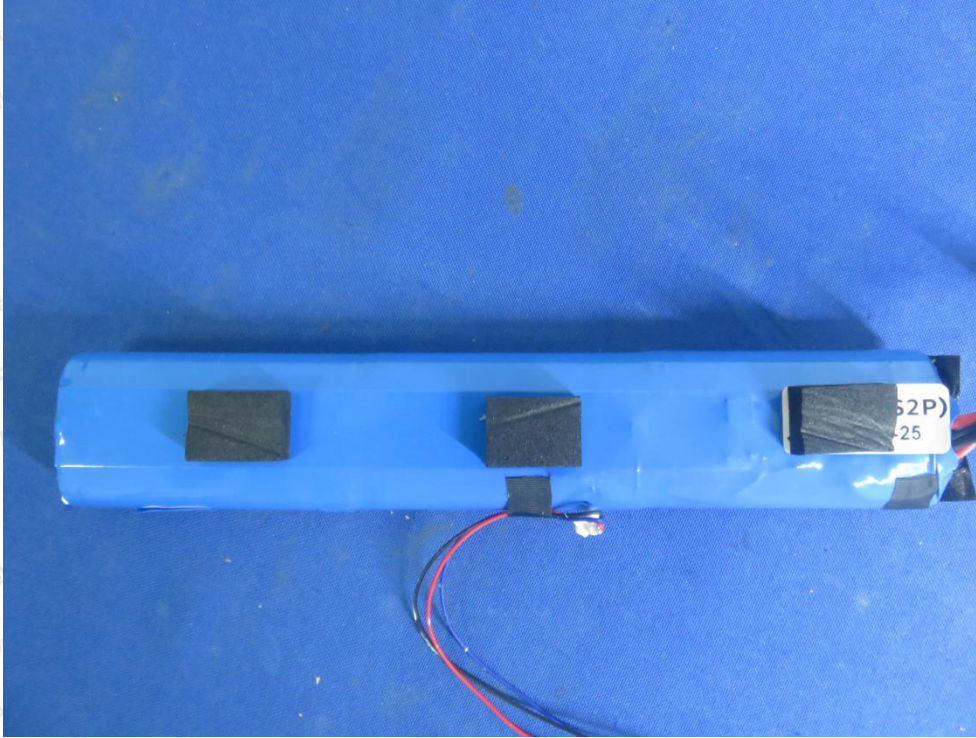

Shenzhen Anbotek Compliance Laboratory Limited

Address: 1/F., Building D, Sogood Science and Technology Park, Sanwei Community, Hangcheng Street, Bao'an District, Shenzhen, Guangdong, China.

Tel: (86) 755-26066440 Fax: (86) 755-26014772 Email: service@anbotek.com

Hotline
400-003-0500
www.anbotek.com