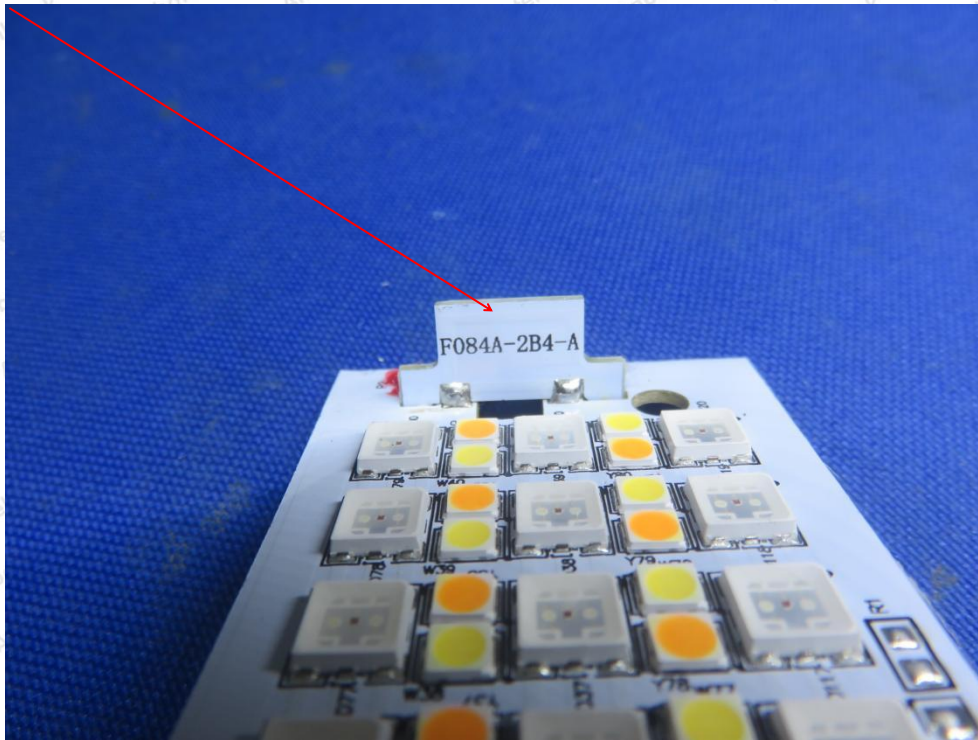

ANT

Shenzhen Anbotek Compliance Laboratory Limited

Address: 1/F., Building D, Sogood Science and Technology Park, Sanwei Community, Hangcheng Street, Bao'an District, Shenzhen, Guangdong, China.
Tel: (86) 755-26066440 Fax: (86) 755-26014772 Email: service@anbotek.com

Hotline
400-003-0500
www.anbotek.com