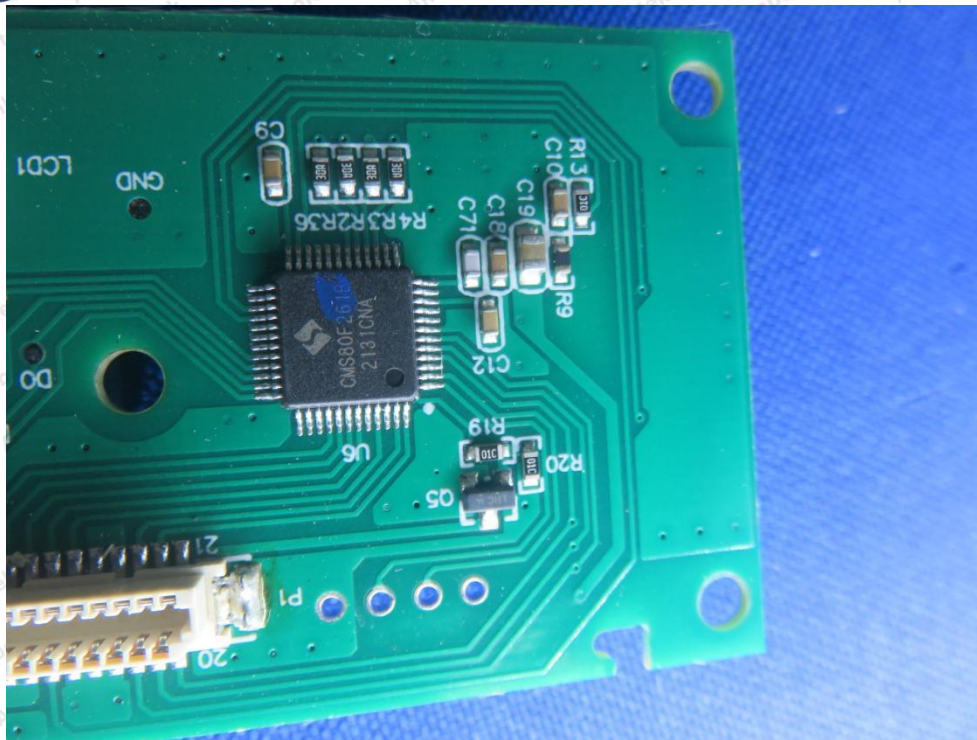

Shenzhen Anbotek Compliance Laboratory Limited

Address: 1/F., Building D, Sogood Science and Technology Park, Sanwei Community, Hangcheng Street, Bao'an District, Shenzhen, Guangdong, China.

Tel: (86) 755-26066440 Fax: (86) 755-26014772 Email: service@anbotek.com

Hotline
400-003-0500
www.anbotek.com