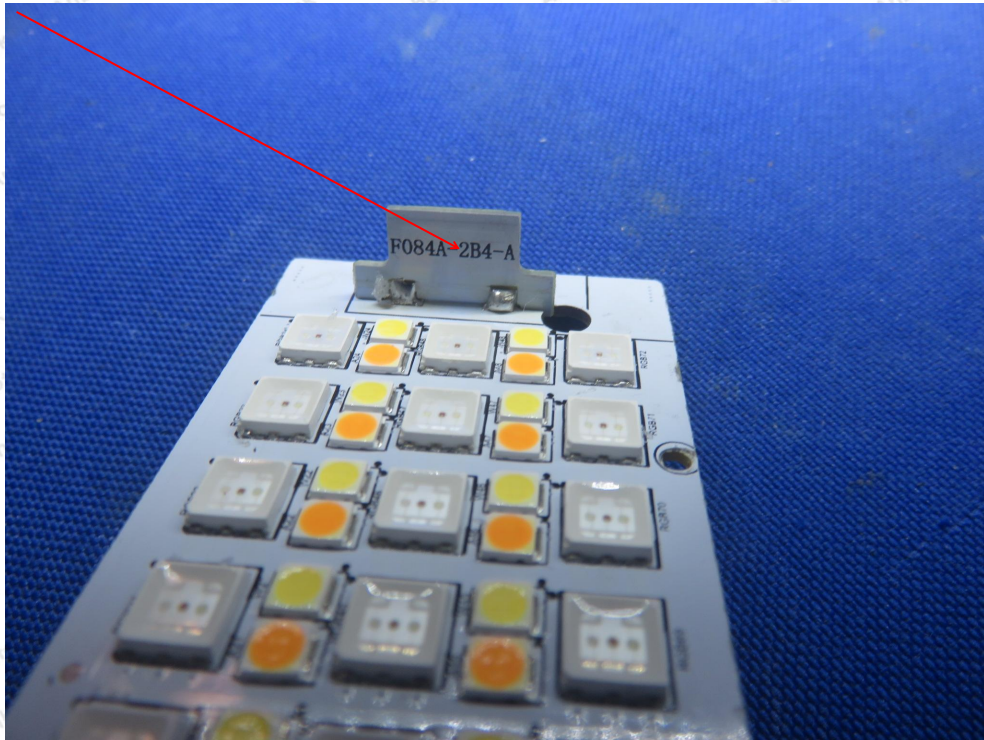

ANT

Shenzhen Anbotek Compliance Laboratory Limited

Address: 1/F., Building D, Sogood Science and Technology Park, Sanwei Community, Hangcheng Street, Bao'an District, Shenzhen, Guangdong, China.

Tel: (86) 755-26066440 Fax: (86) 755-26014772 Email: service@anbotek.com

Hotline
400-003-0500
www.anbotek.com