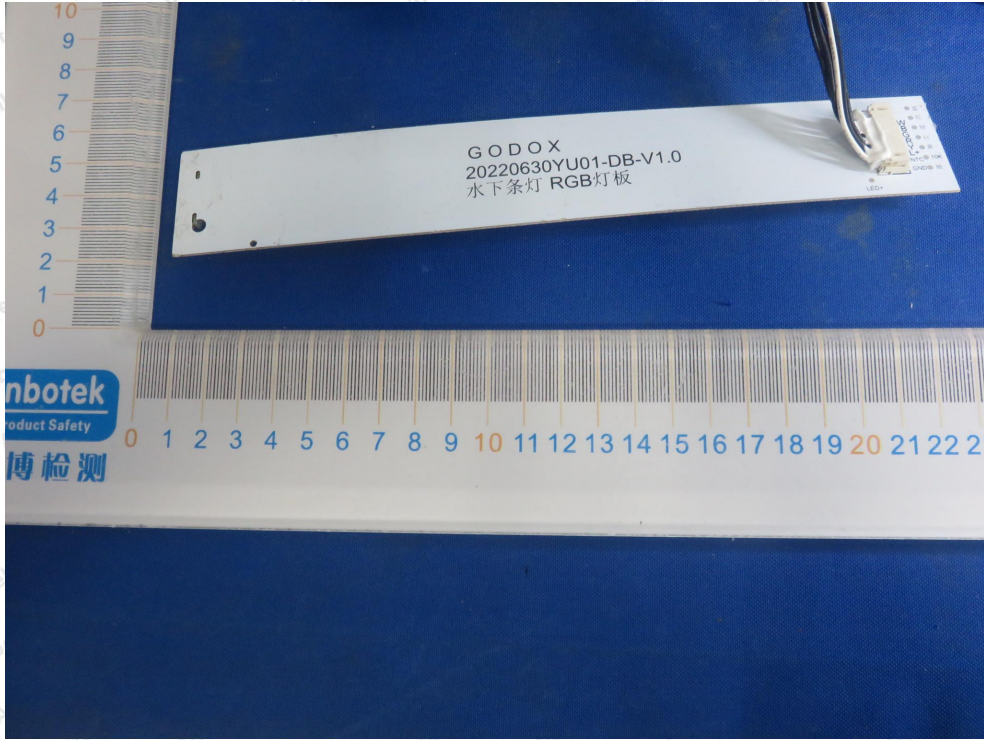

ANT

Shenzhen Anbotek Compliance Laboratory Limited

Address: 1/F., Building D, Sogood Science and Technology Park, Sanwei Community, Hangcheng Street, Bao'an District, Shenzhen, Guangdong, China.

Tel: (86) 755-26066440 Fax: (86) 755-26014772 Email: service@anbotek.com

Hotline
400-003-0500
www.anbotek.com