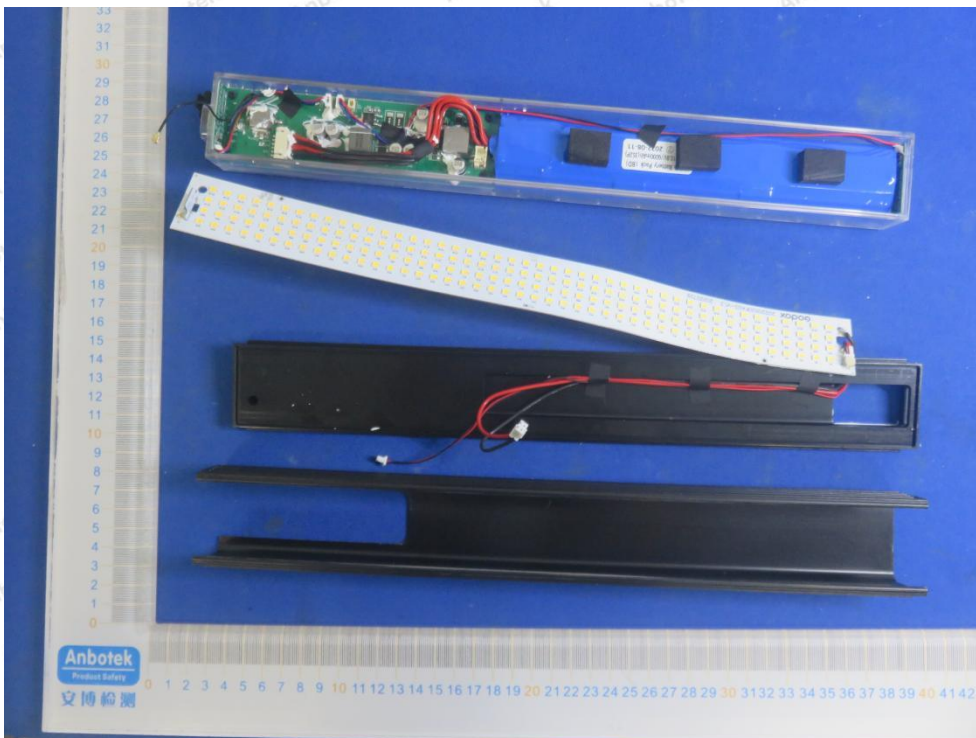

Model No.: WT40D

**Shenzhen Anbotek Compliance Laboratory Limited**

Address: 1/F., Building D, Sogood Science and Technology Park, Sanwei Community, Hangcheng Street, Bao'an District, Shenzhen, Guangdong, China.  
Tel: (86) 755-26066440 Fax: (86) 755-26014772 Email: service@anbotek.com