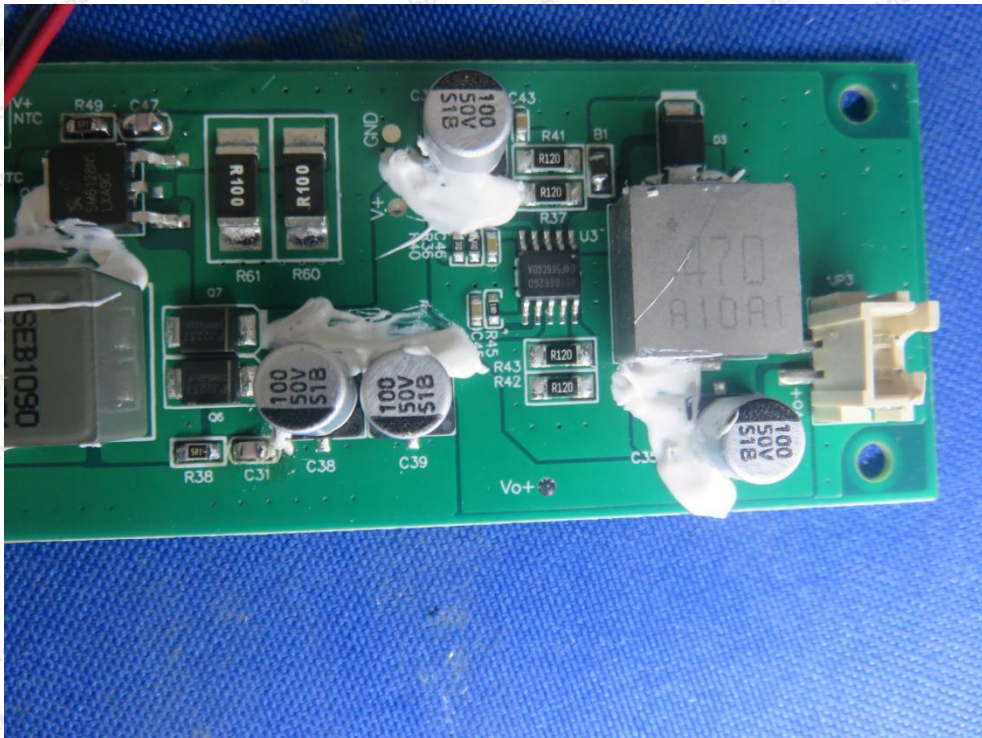

Shenzhen Anbotek Compliance Laboratory Limited

Address: 1/F., Building D, Sogood Science and Technology Park, Sanwei Community, Hangcheng Street, Bao'an District, Shenzhen, Guangdong, China.

Tel: (86) 755-26066440 Fax: (86) 755-26014772 Email: service@anbotek.com

Hotline
400-003-0500
www.anbotek.com