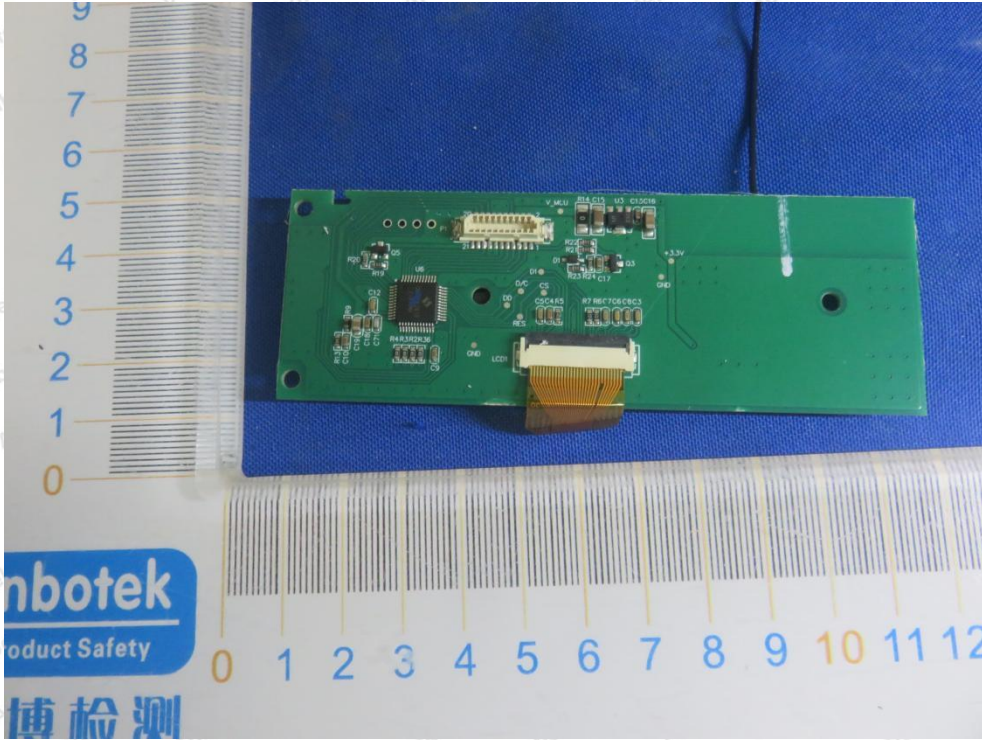

Shenzhen Anbotek Compliance Laboratory Limited

Address: 1/F., Building D, Sogood Science and Technology Park, Sanwei Community, Hangcheng Street, Bao'an District, Shenzhen, Guangdong, China.

Tel: (86) 755-26066440 Fax: (86) 755-26014772 Email: service@anbotek.com

Hotline
400-003-0500
www.anbotek.com