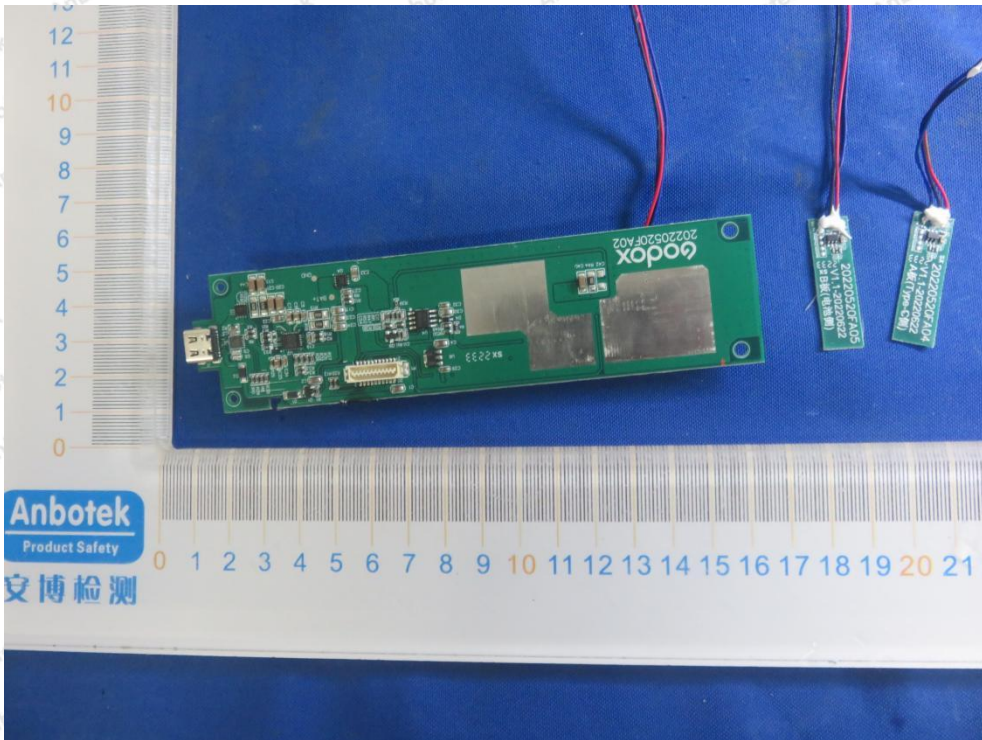

Shenzhen Anbotek Compliance Laboratory Limited

Address: 1/F., Building D, Sogood Science and Technology Park, Sanwei Community, Hangcheng Street, Bao'an District, Shenzhen, Guangdong, China.

Tel: (86) 755-26066440 Fax: (86) 755-26014772 Email: service@anbotek.com

Hotline
400-003-0500
www.anbotek.com