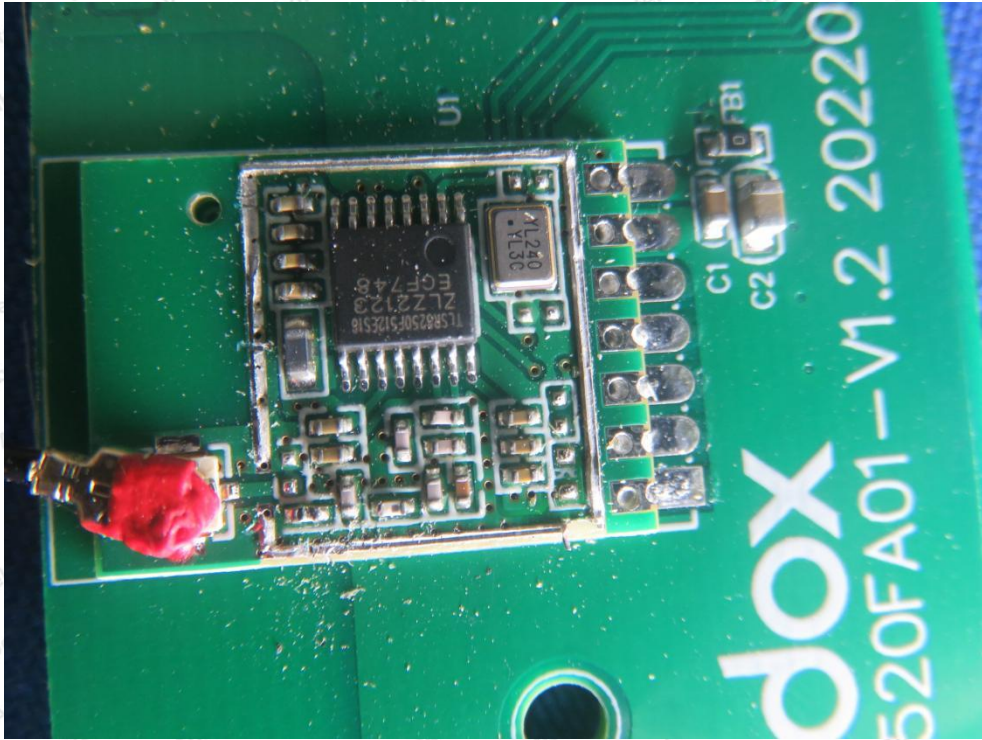

ANT

Shenzhen Anbotek Compliance Laboratory Limited

Address: 1/F., Building D, Sogood Science and Technology Park, Sanwei Community, Hangcheng Street, Bao'an District, Shenzhen, Guangdong, China.

Tel: (86) 755-26066440 Fax: (86) 755-26014772 Email: service@anbotek.com

Hotline
400-003-0500
www.anbotek.com