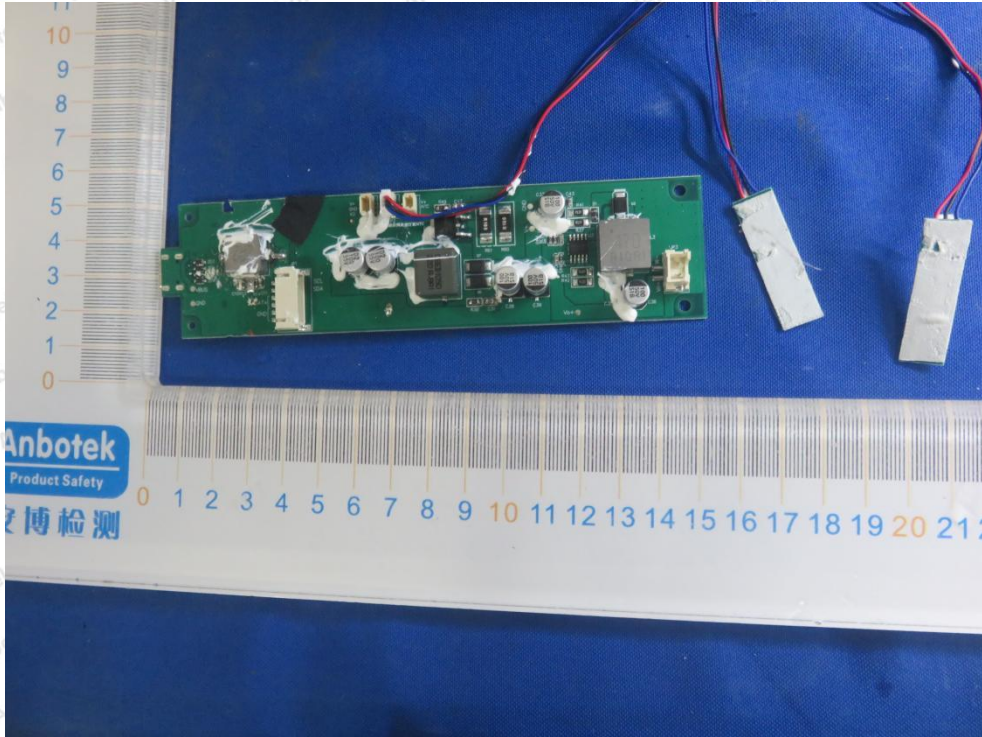

Shenzhen Anbotek Compliance Laboratory Limited

Address: 1/F., Building D, Sogood Science and Technology Park, Sanwei Community, Hangcheng Street, Bao'an District, Shenzhen, Guangdong, China.

Tel: (86) 755-26066440 Fax: (86) 755-26014772 Email: service@anbotek.com

Hotline
400-003-0500
www.anbotek.com