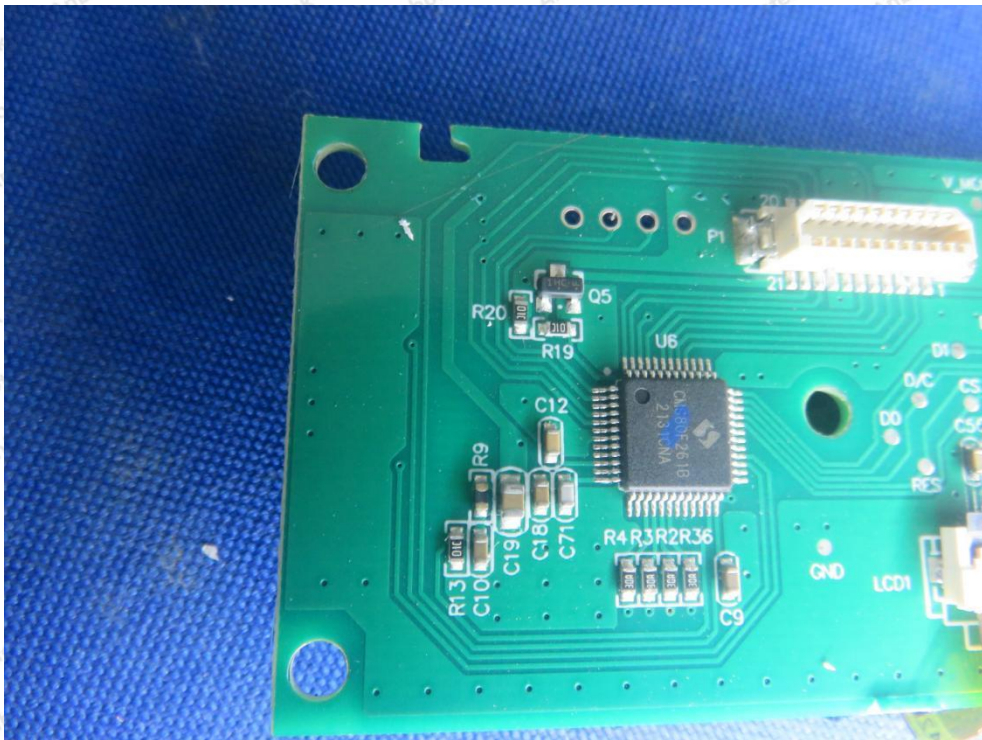

Shenzhen Anbotek Compliance Laboratory Limited

Address: 1/F., Building D, Sogood Science and Technology Park, Sanwei Community, Hangcheng Street, Bao'an District, Shenzhen, Guangdong, China.

Tel: (86) 755-26066440 Fax: (86) 755-26014772 Email: service@anbotek.com

Hotline
400-003-0500
www.anbotek.com