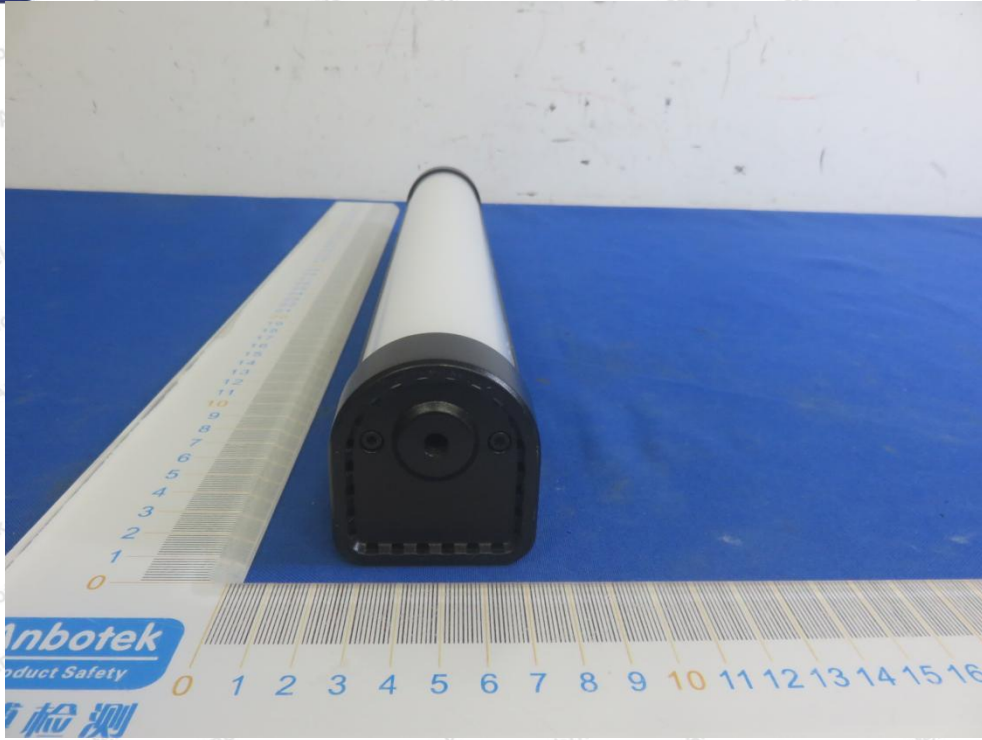

Shenzhen Anbotek Compliance Laboratory Limited

Address: 1/F., Building D, Sogood Science and Technology Park, Sanwei Community, Hangcheng Street, Bao'an District, Shenzhen, Guangdong, China.
Tel: (86) 755-26066440 Fax: (86) 755-26014772 Email: service@anbotek.com

Hotline
400-003-0500
www.anbotek.com