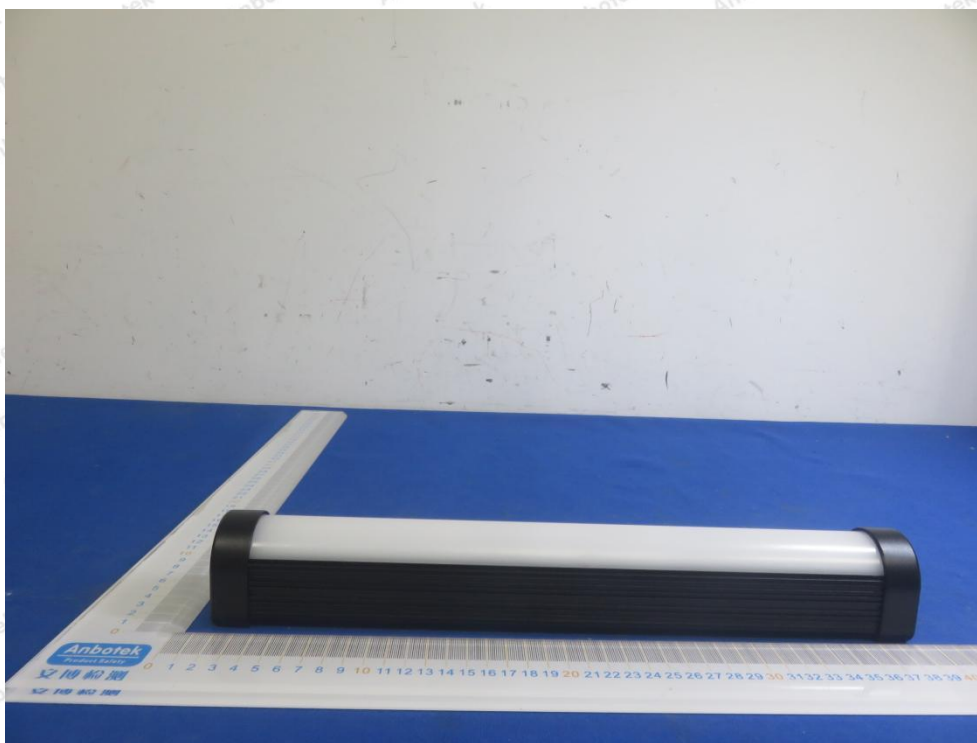

Shenzhen Anbotek Compliance Laboratory Limited

Address: 1/F., Building D, Sogood Science and Technology Park, Sanwei Community, Hangcheng Street, Bao'an District, Shenzhen, Guangdong, China.

Tel: (86) 755-26066440 Fax: (86) 755-26014772 Email: service@anbotek.com

Hotline
400-003-0500
www.anbotek.com