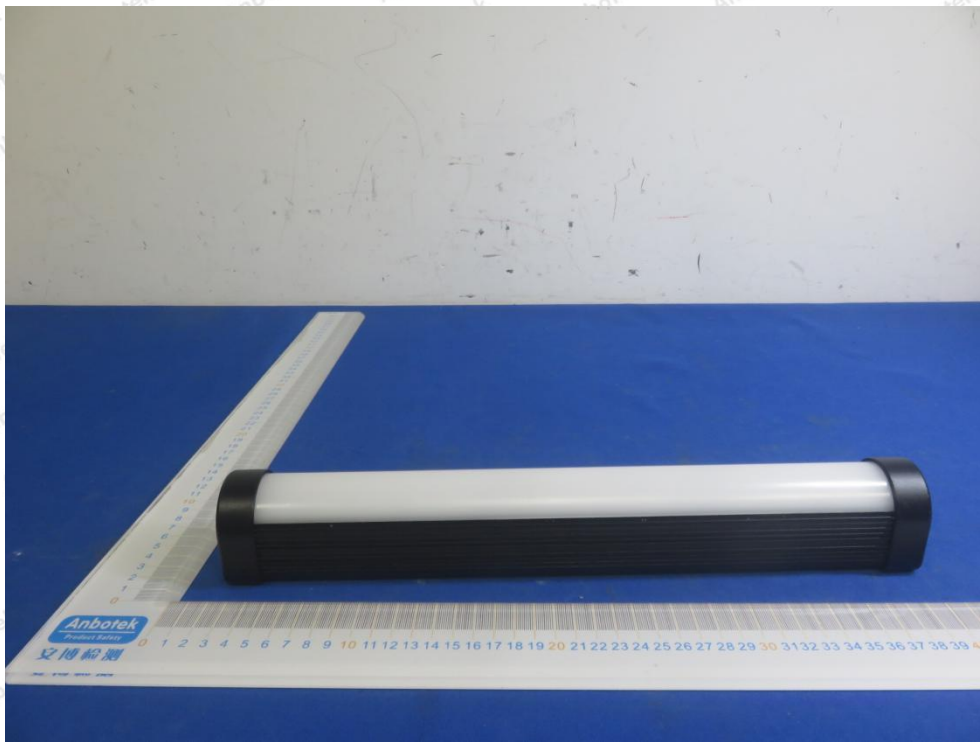

Hotline
400-003-0500
www.anbotek.com

Anbotek

Product Safety

Shenzhen Anbotek Compliance Laboratory Limited

Address: 1/F., Building D, Sogood Science and Technology Park, Sanwei Community, Hangcheng Street, Bao'an District, Shenzhen, Guangdong, China.