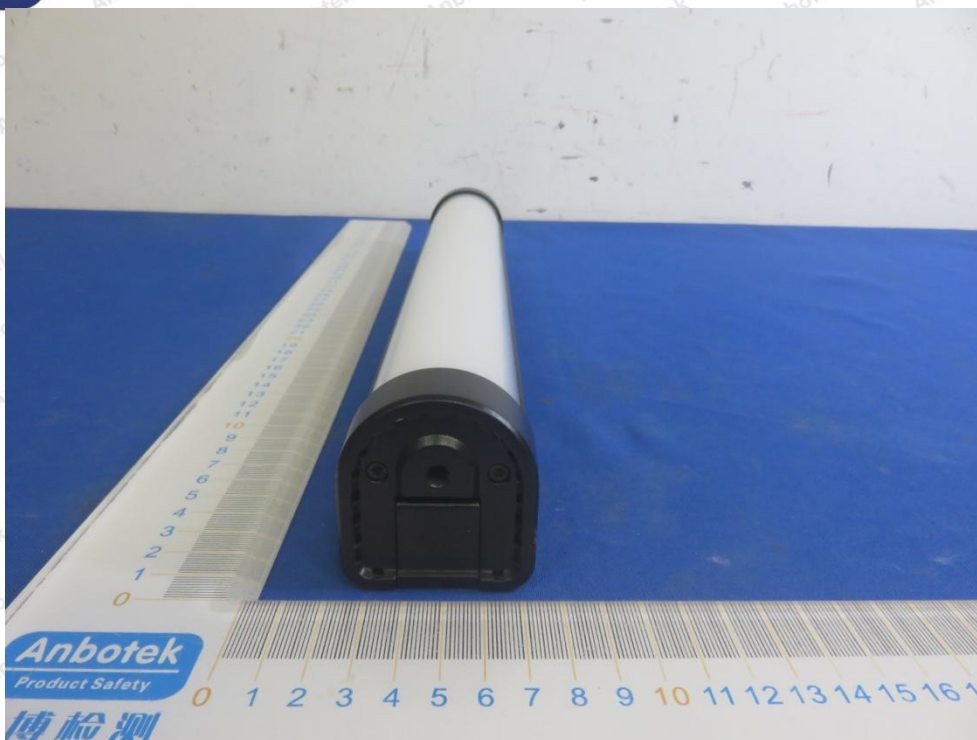

Shenzhen Anbotek Compliance Laboratory Limited

Address: 1/F., Building D, Sogood Science and Technology Park, Sanwei Community, Hangcheng Street, Bao'an District, Shenzhen, Guangdong, China.

Tel: (86) 755-26066440 Fax: (86) 755-26014772 Email: service@anbotek.com

Hotline
400-003-0500
www.anbotek.com