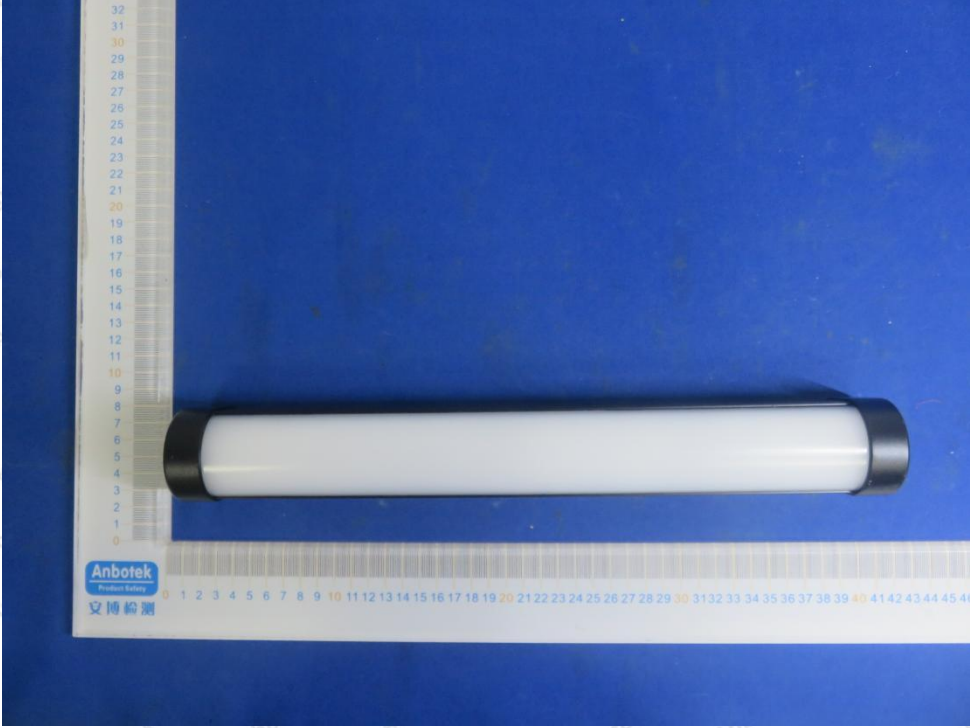

Model No.: WT40D

Shenzhen Anbotek Compliance Laboratory Limited

Address: 1/F., Building D, Sogood Science and Technology Park, Sanwei Community, Hangcheng Street, Bao'an District, Shenzhen, Guangdong, China.
Tel: (86) 755-26066440 Fax: (86) 755-26014772 Email: service@anbotek.com