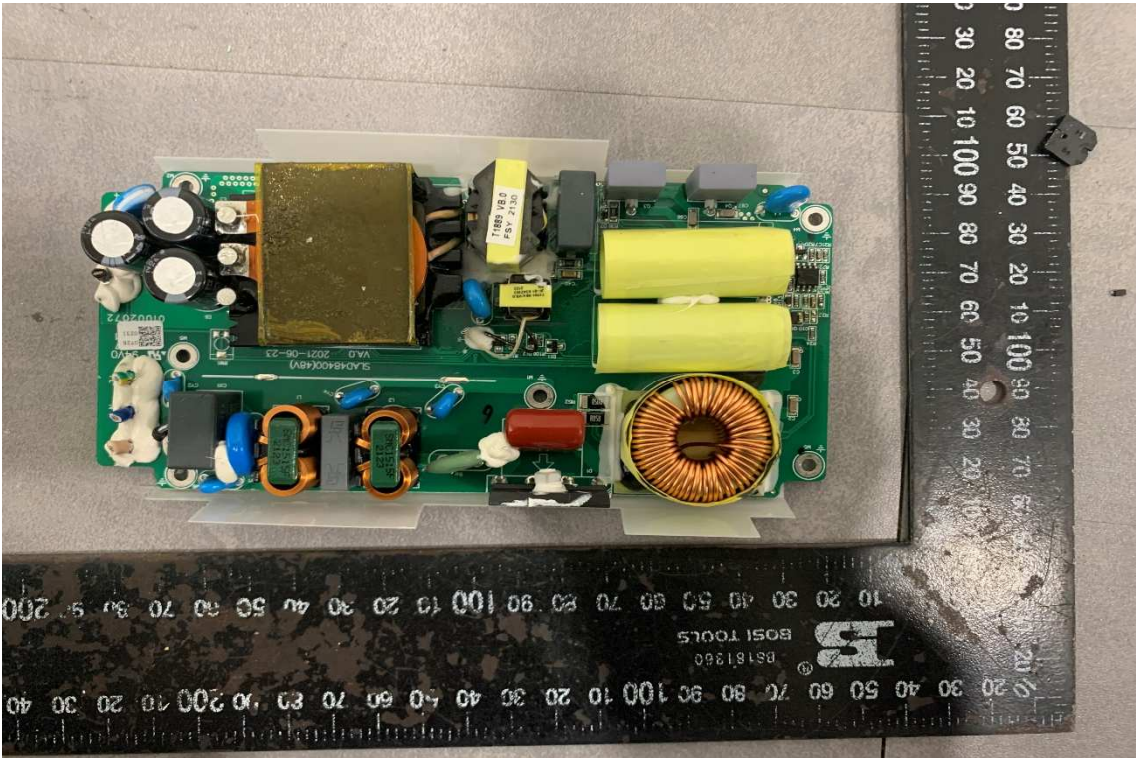

Model M300B

Picture 1 :inside view

Picture 2: inside view

Picture 3:fan

Picture 4:heat sink

Picture 5:inside of control box

Picture 6:fan in the control box

Picture 7:control circuit

Picture 8:bottom of power supply

Picture 9: bottom of power supply

Picture 10: power supply

Picture 11: power supply

Picture 12:bottom view

Picture 13: view after removing insulating sheet

Picture 14: control board

Picture 15:bottom view

Model M200B

Picture 16:inside view

Picture 17: power supply

Picture 18: power supply

Model: LK8620

Photo 1

Photo 2