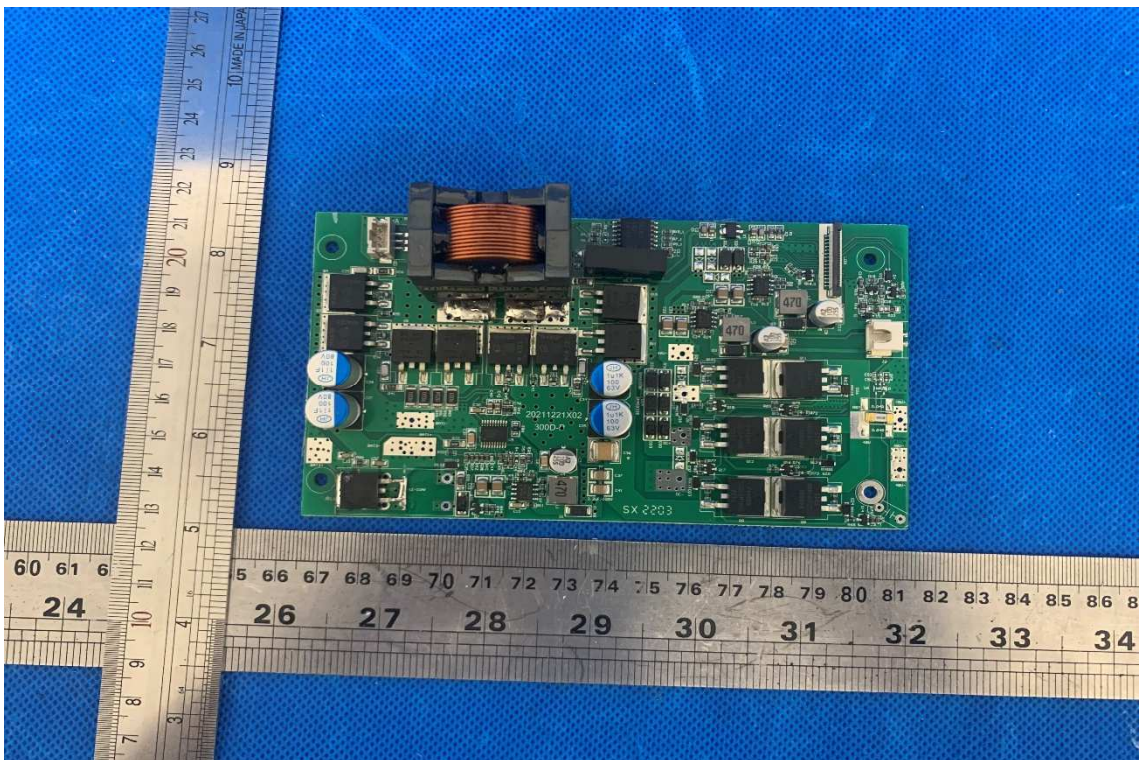

Model M300B

Picture 1 :inside view

Picture 2: inside view

Picture 3:fan

Picture 4:heat sink

Picture 5:inside of control box

Picture 6:fan in the control box

Picture 7:control circuit

Picture 8:bottom of power supply

Picture 9: bottom of power supply

Picture 10: power supply

Picture 11: power supply

Picture 12:bottom view

Picture 13: view after removing insulating sheet

Picture 14: control board

Picture 15:bottom view

Model M200B

Picture 16:inside view

Picture 17: power supply

Picture 18: power supply

Model: LK8620

Photo 1

Photo 2