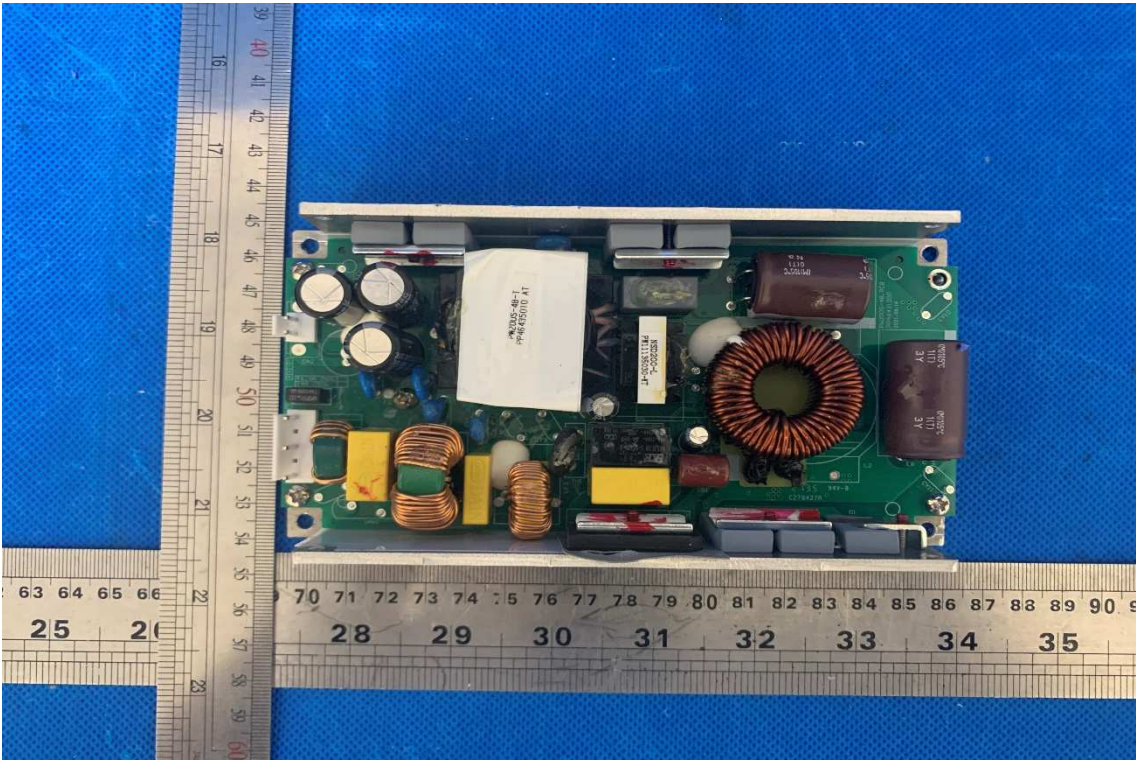

Model M300B

Picture 1 :inside view

Picture 2: inside view

Picture 3:fan

Picture 4:heat sink

Picture 5:inside of control box

Picture 6:fan in the control box

Picture 7:control circuit

Picture 8:bottom of power supply

Picture 9: bottom of power supply

Picture 10: power supply

Picture 11: power supply

Picture 12:bottom view

Picture 13: view after removing insulating sheet

Picture 14: control board

Picture 15:bottom view

Model M200B

Picture 16:inside view

Picture 17: power supply

Picture 18: power supply

Model: LK8620

Photo 1

Photo 2