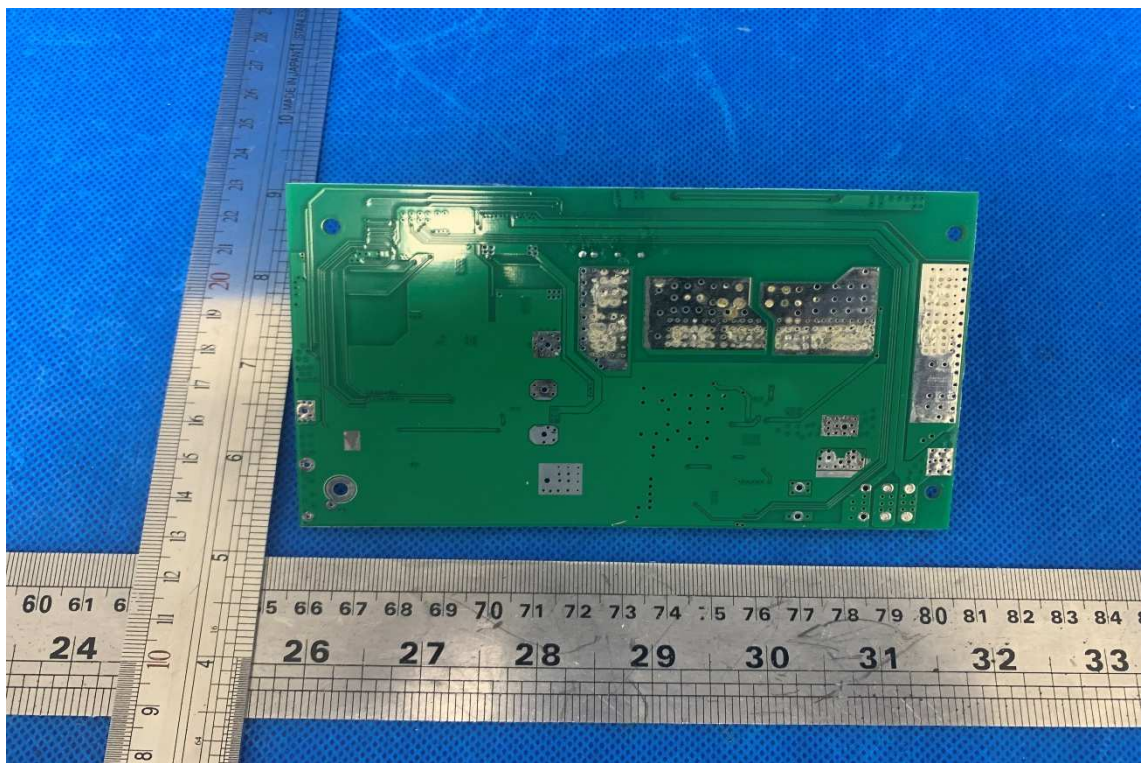

Model M300B

Picture 1 :inside view

Picture 2: inside view

Picture 3:fan

Picture 4:heat sink

Picture 5:inside of control box

Picture 6:fan in the control box

Picture 7:control circuit

Picture 8:bottom of power supply

Picture 9: bottom of power supply

Picture 10: power supply

Picture 11: power supply

Picture 12:bottom view

Picture 13: view after removing insulating sheet

Picture 14: control board

Picture 15:bottom view

Model M200B

Picture 16:inside view

Picture 17: power supply

Picture 18: power supply

Model: LK8620

Photo 1

Photo 2