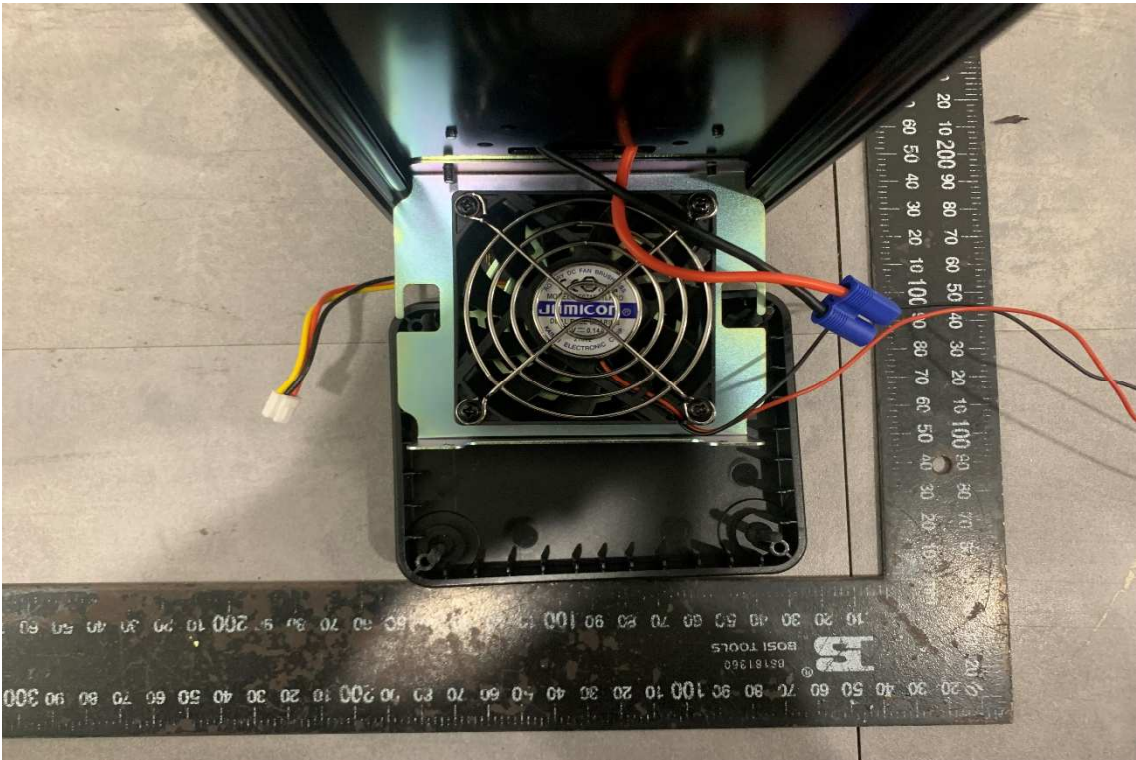

Model M300B

Picture 1 :inside view

Picture 2: inside view

Picture 3:fan

Picture 4:heat sink

Picture 5:inside of control box

Picture 6:fan in the control box

Picture 7:control circuit

Picture 8:bottom of power supply

Picture 9: bottom of power supply

Picture 10: power supply

Picture 11: power supply

Picture 12:bottom view

Picture 13: view after removing insulating sheet

Picture 14: control board

Picture 15:bottom view

Model M200B

Picture 16:inside view

Picture 17: power supply

Picture 18: power supply

Model: LK8620

Photo 1

Photo 2