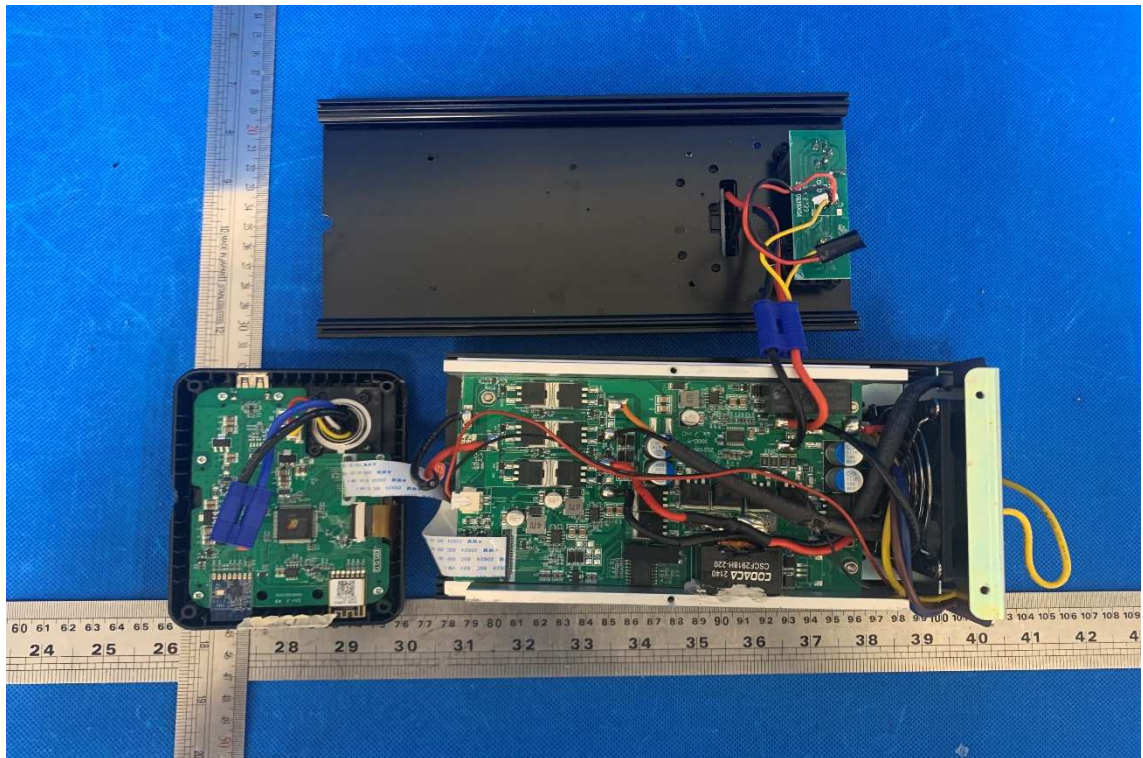

Model M300B

Picture 1 :inside view

Picture 2: inside view

Picture 3:fan

Picture 4:heat sink

Picture 5:inside of control box

Picture 6:fan in the control box

Picture 7:control circuit

Picture 8:bottom of power supply

Picture 9: bottom of power supply

Picture 10: power supply

Picture 11: power supply

Picture 12:bottom view

Picture 13: view after removing insulating sheet

Picture 14: control board

Picture 15:bottom view

Model M200B

Picture 16:inside view

Picture 17: power supply

Picture 18: power supply

Model: LK8620

Photo 1

Photo 2