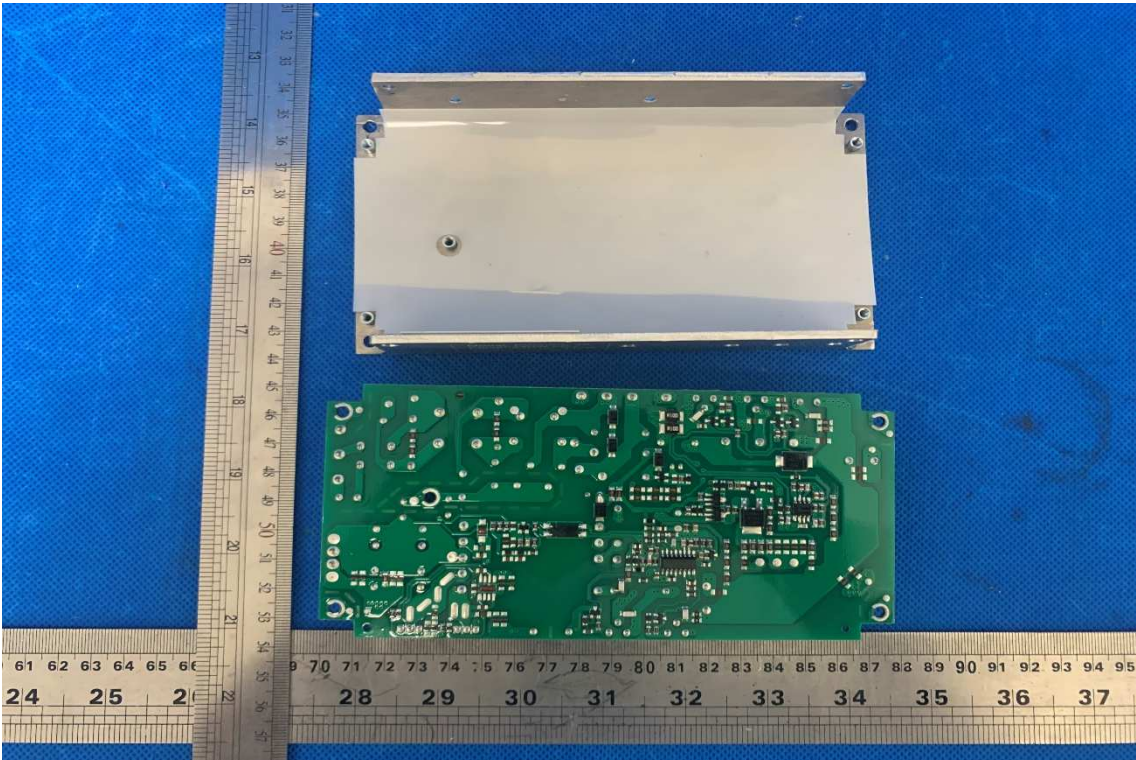

Model M300B

Picture 1 :inside view

Picture 2: inside view

Picture 3:fan

Picture 4:heat sink

Picture 5:inside of control box

Picture 6:fan in the control box

Picture 7:control circuit

Picture 8:bottom of power supply

Picture 9: bottom of power supply

Picture 10: power supply

Picture 11: power supply

Picture 12:bottom view

Picture 13: view after removing insulating sheet

Picture 14: control board

Picture 15:bottom view

Model M200B

Picture 16:inside view

Picture 17: power supply

Picture 18: power supply

Model: LK8620

Photo 1

Photo 2