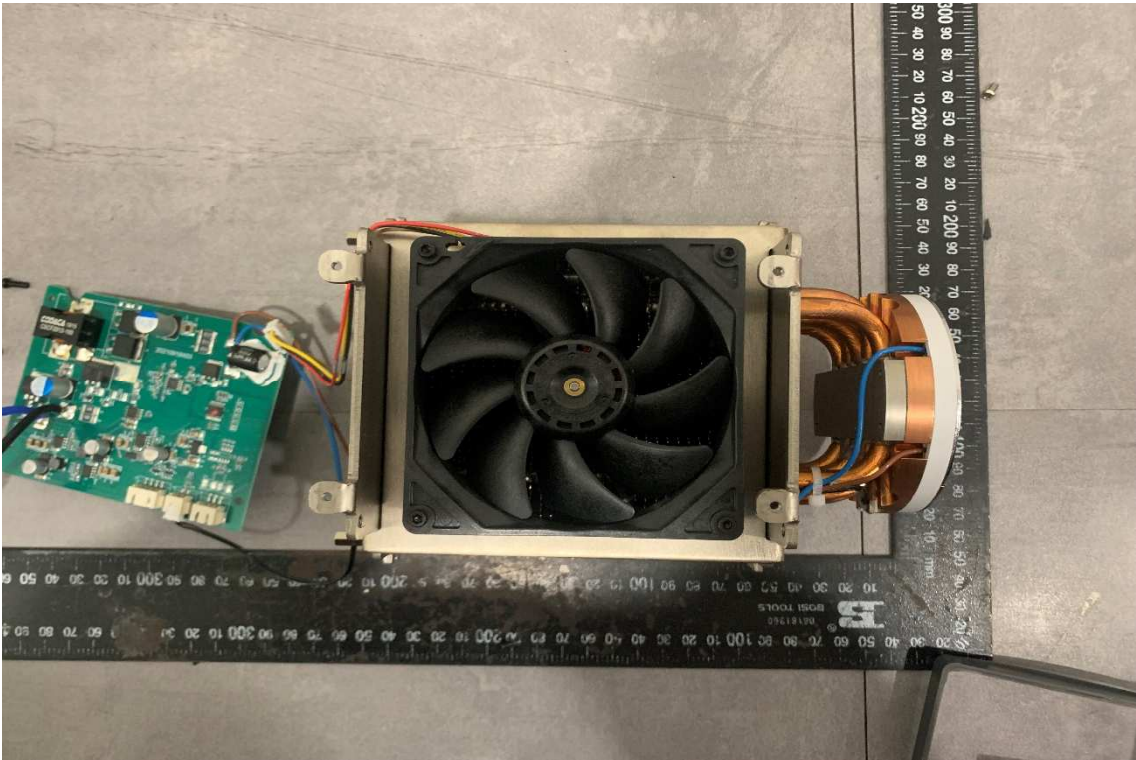

Model M300B

Picture 1 :inside view

Picture 2: inside view

Picture 3:fan

Picture 4:heat sink

Picture 5:inside of control box

Picture 6:fan in the control box

Picture 7:control circuit

Picture 8:bottom of power supply

Picture 9: bottom of power supply

Picture 10: power supply

Picture 11: power supply

Picture 12:bottom view

Picture 13: view after removing insulating sheet

Picture 14: control board

Picture 15:bottom view

Model M200B

Picture 16:inside view

Picture 17: power supply

Picture 18: power supply

Model: LK8620

Photo 1

Photo 2