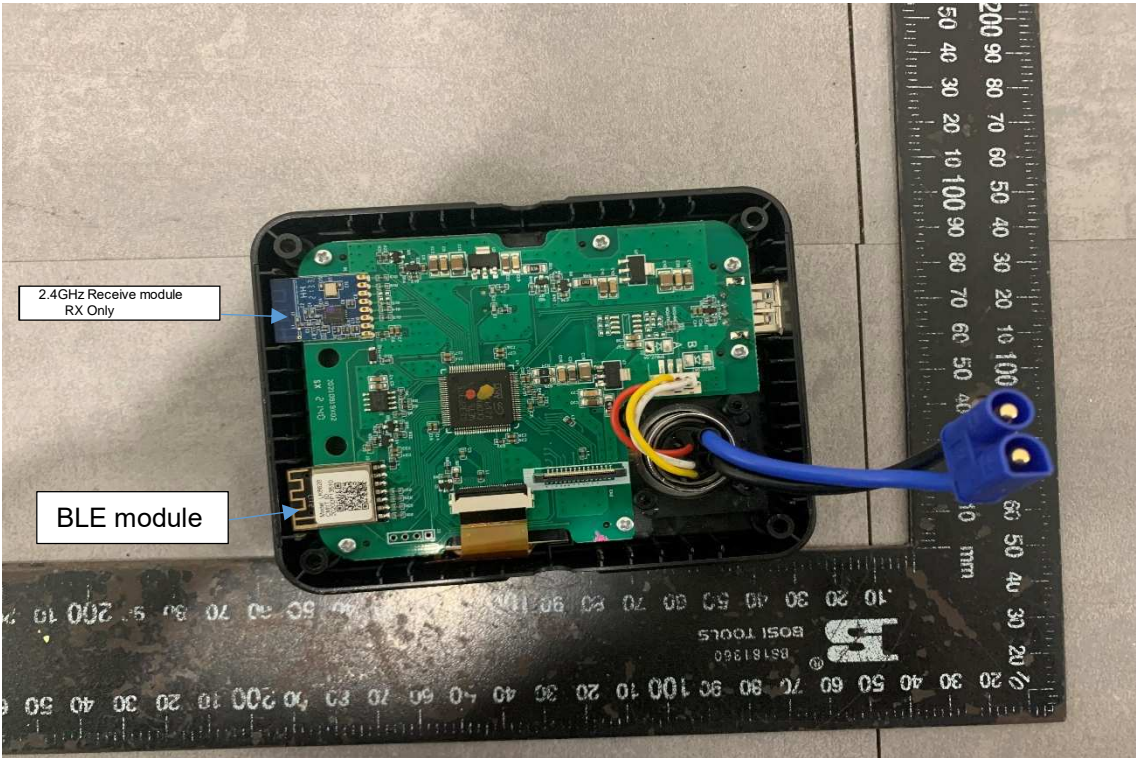

Model M300B

Picture 1 :inside view

Picture 2: inside view

Picture 3:fan

Picture 4:heat sink

Picture 5:inside of control box

Picture 6:fan in the control box

Picture 7:control circuit

Picture 8:bottom of power supply

Picture 9: bottom of power supply

Picture 10: power supply

Picture 11: power supply

Picture 12:bottom view

Picture 13: view after removing insulating sheet

Picture 14: control board

Picture 15:bottom view

Model M200B

Picture 16:inside view

Picture 17: power supply

Picture 18: power supply

Model: LK8620

Photo 1

Photo 2