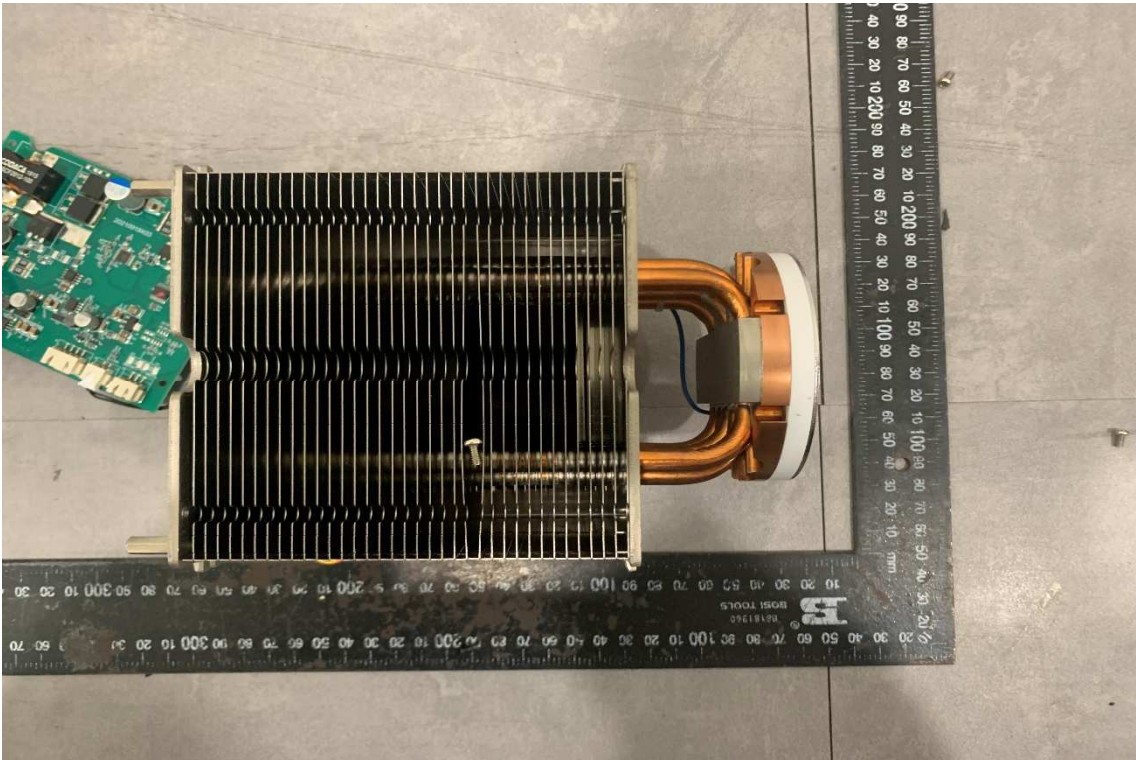

Model M300B

Picture 1 :inside view

Picture 2: inside view

Picture 3:fan

Picture 4:heat sink

Picture 5:inside of control box

Picture 6:fan in the control box

Picture 7:control circuit

Picture 8:bottom of power supply

Picture 9: bottom of power supply

Picture 10: power supply

Picture 11: power supply

Picture 12:bottom view

Picture 13: view after removing insulating sheet

Picture 14: control board

Picture 15:bottom view

Model M200B

Picture 16:inside view

Picture 17: power supply

Picture 18: power supply

Model: LK8620

Photo 1

Photo 2