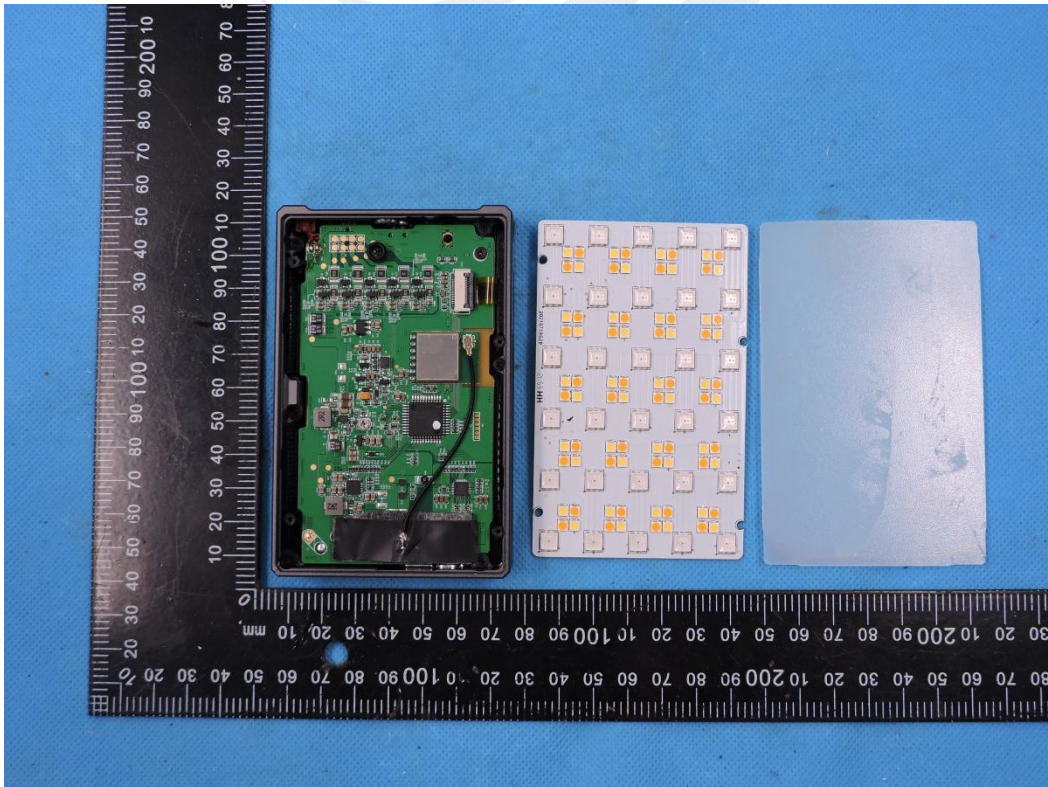

APPENDIX-PHOTOGRAPHS OF EUT CONSTRUCTIONAL DETAILS

Model: CR5

Photo 1

Photo 2

Photo 3

Photo 4

Photo 5

Photo 6

Wireless charger
RX Antenna

Photo 7

Photo 8

Photo 9