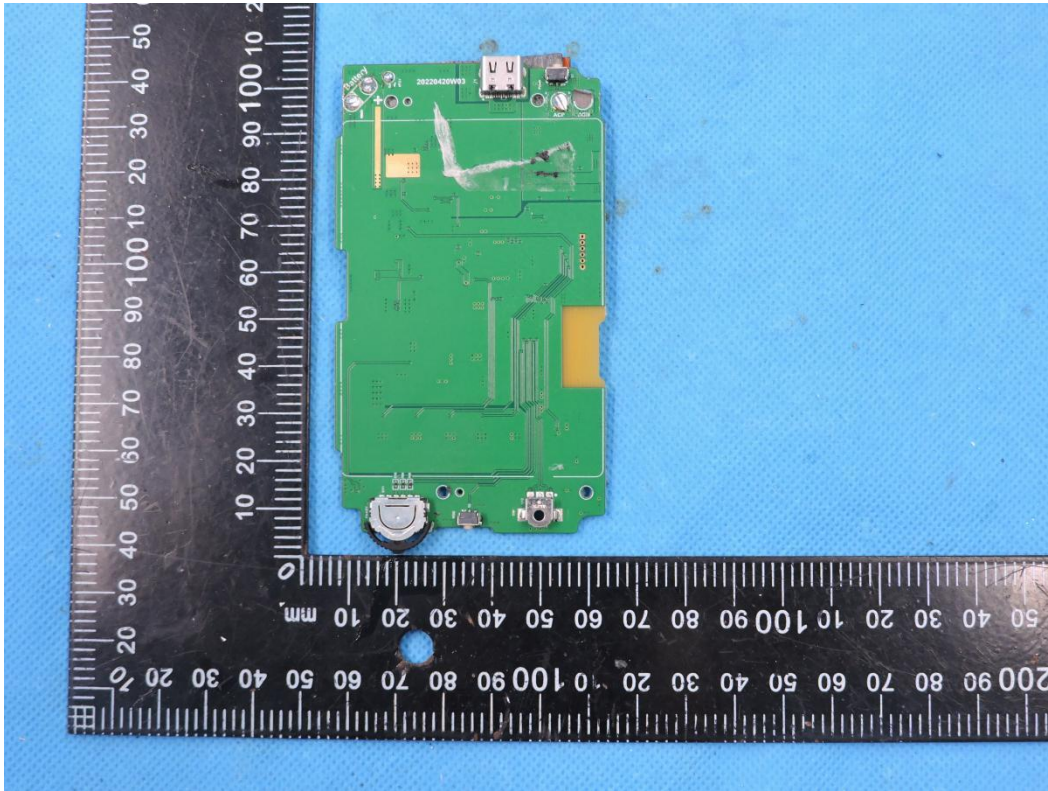

APPENDIX-PHOTOGRAPHS OF EUT CONSTRUCTIONAL DETAILS

Model: CR5

Photo 1

Photo 2

Photo 3

Photo 4

Photo 5

Photo 6

Wireless charger
RX Antenna

Photo 7

Photo 8

Photo 9