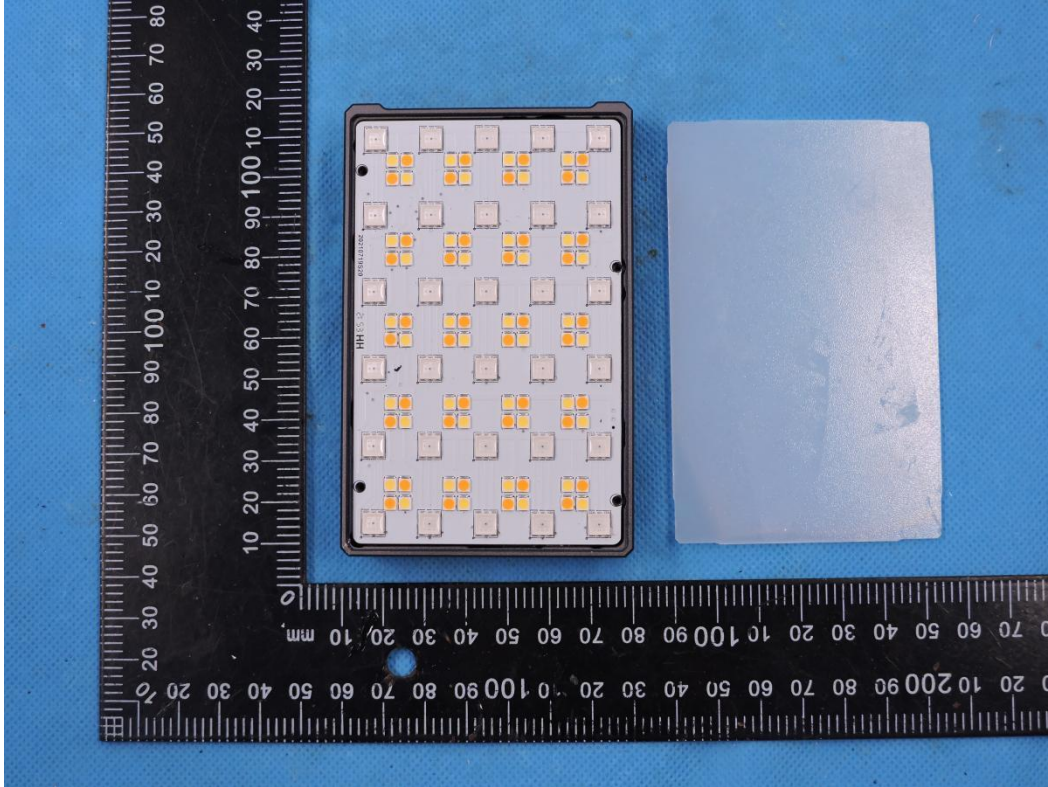

APPENDIX-PHOTOGRAPHS OF EUT CONSTRUCTIONAL DETAILS

Model: CR5

Photo 1

Photo 2

Photo 3

Photo 4

Photo 5

Photo 6

Wireless charger
RX Antenna

Photo 7

Photo 8

Photo 9