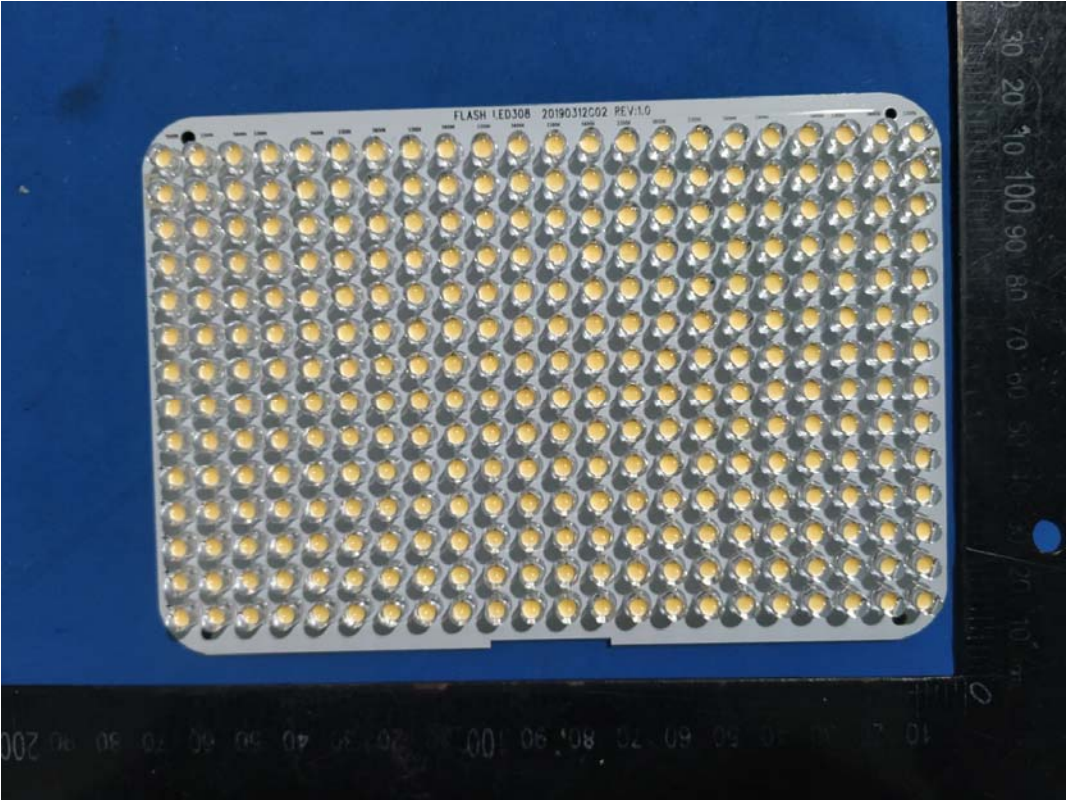

EXHIBIT C - EUT INTERNAL PHOTOGRAPHS

BLE Antenna

2.4G Receiver Only Antenna

BLE Chip

2.4G Receiver Chip