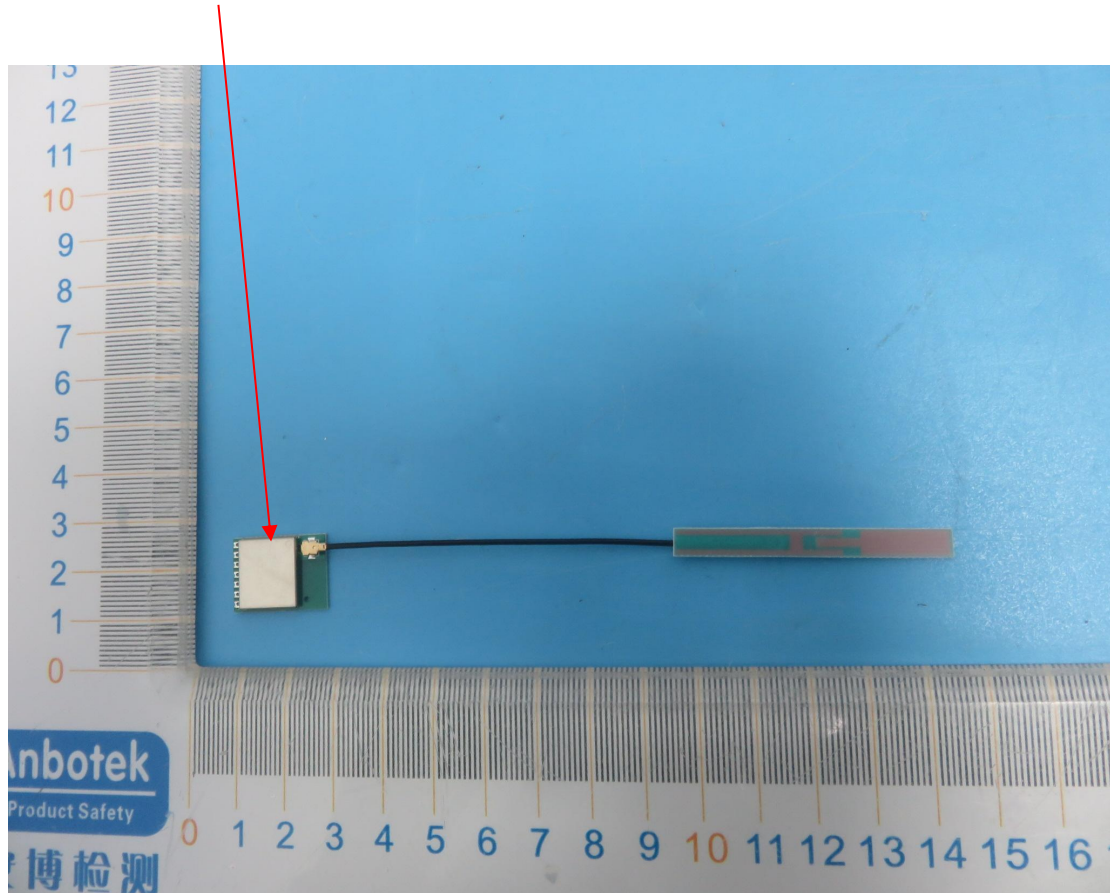

## Label Location On EUT

## Label

Bluetooth module

**LK8620B**

**FCC ID: 2ABYN-LK8620B**

**IC: 20034-LK8620B**