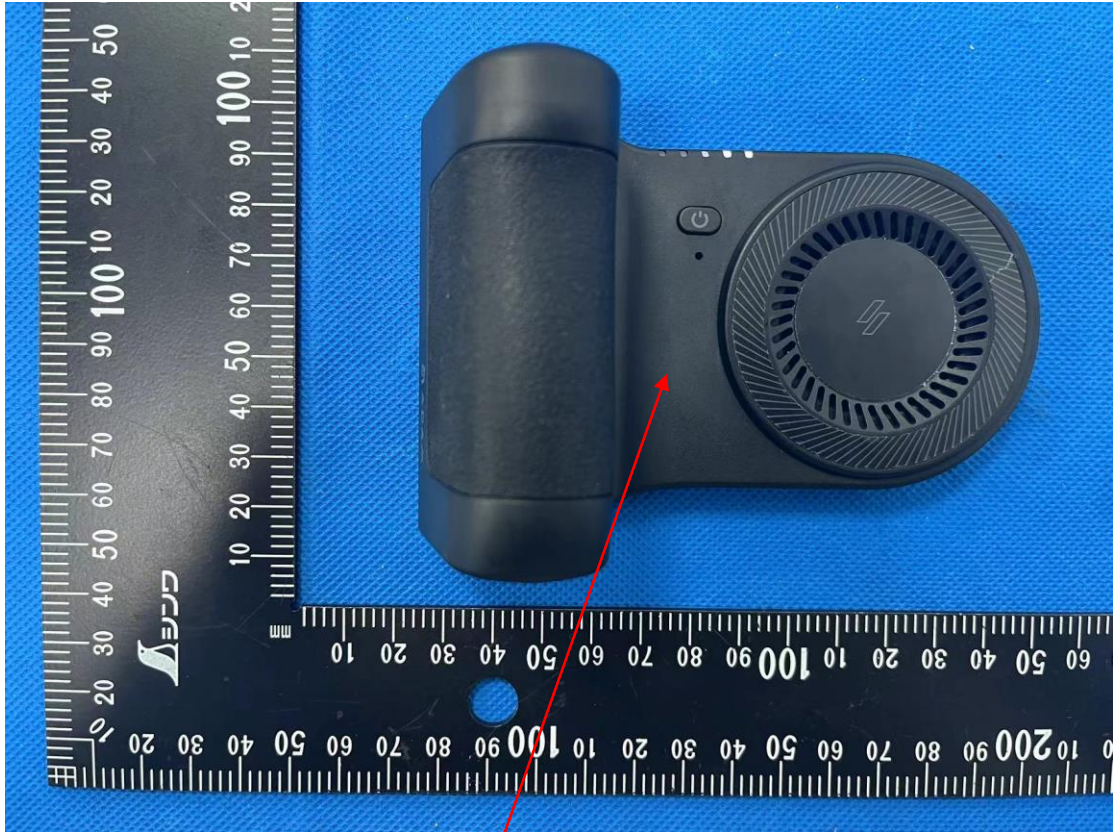

Label & label location

FCC ID: 2ABY9SELFIE-SHOT