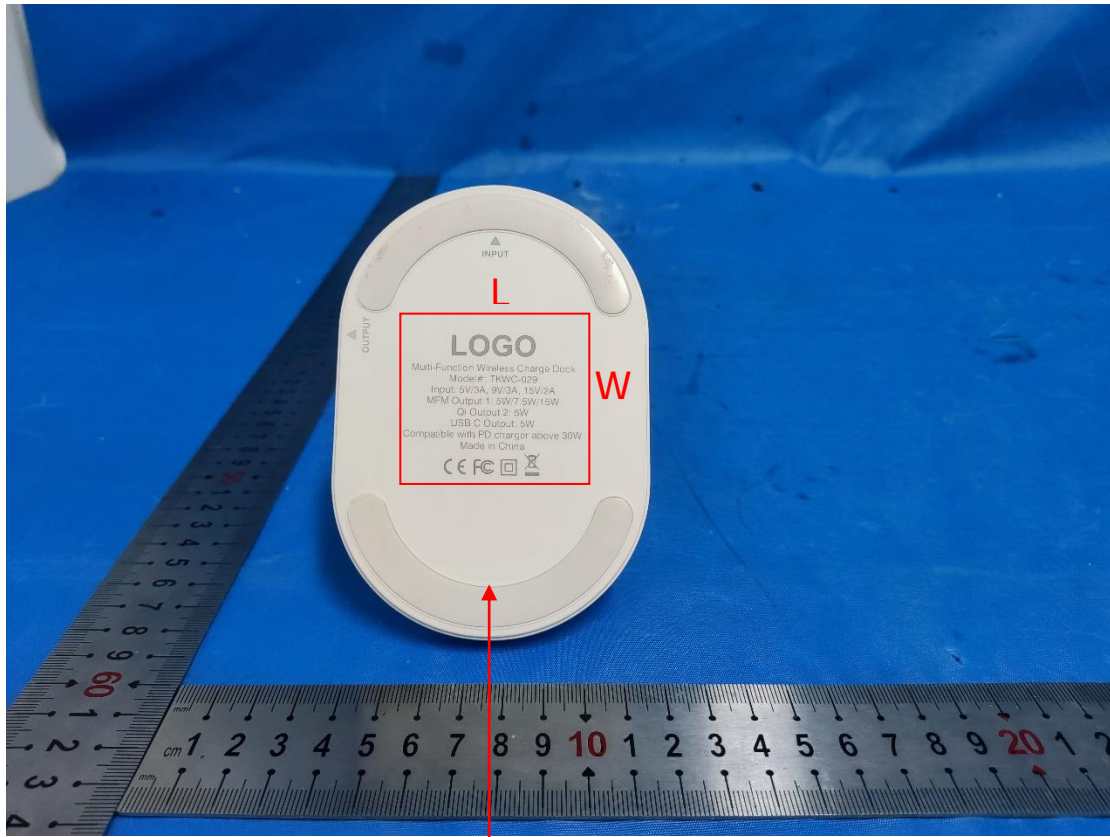

## Label

Qi2 2 +1 Wireless Charging Station

Model Name: OMNIA M2+

FCC ID: 2ABY9OMNIA-M2PQI2

Size: L45mm \* W50mm

1. The label is silk-screen on the sample