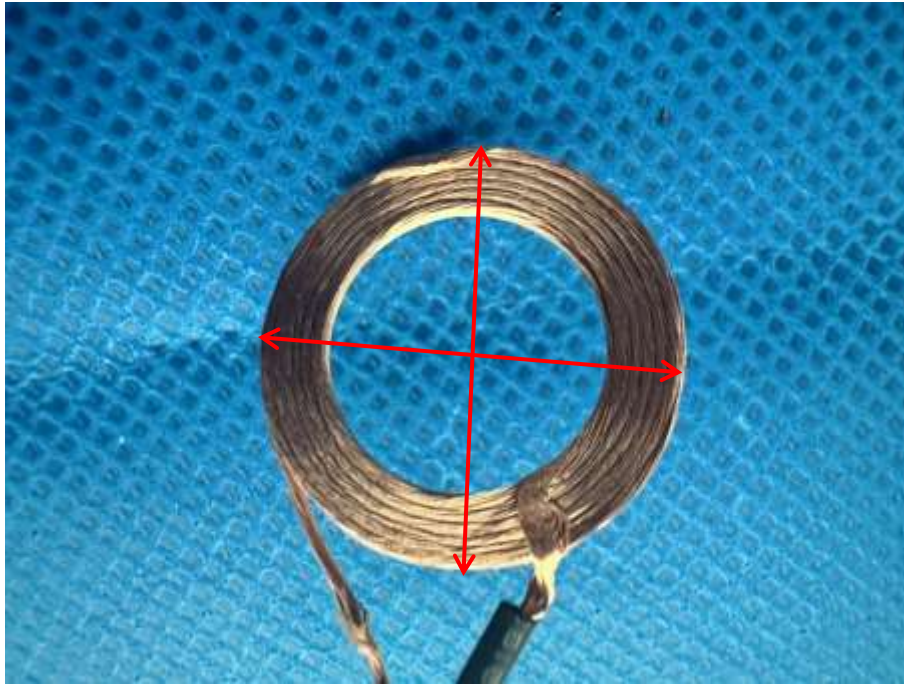

Inside diameter: 11.69mm

ANT2

Length \* Width: 40.8mm \*40.8mm .Thickness:0.9mm

Inside diameter: 11.69mm

### ANT3

Length \* Width: 22.22mm \*22.22mm. Thickness:1.20mm

Inside diameter: 4.02mm