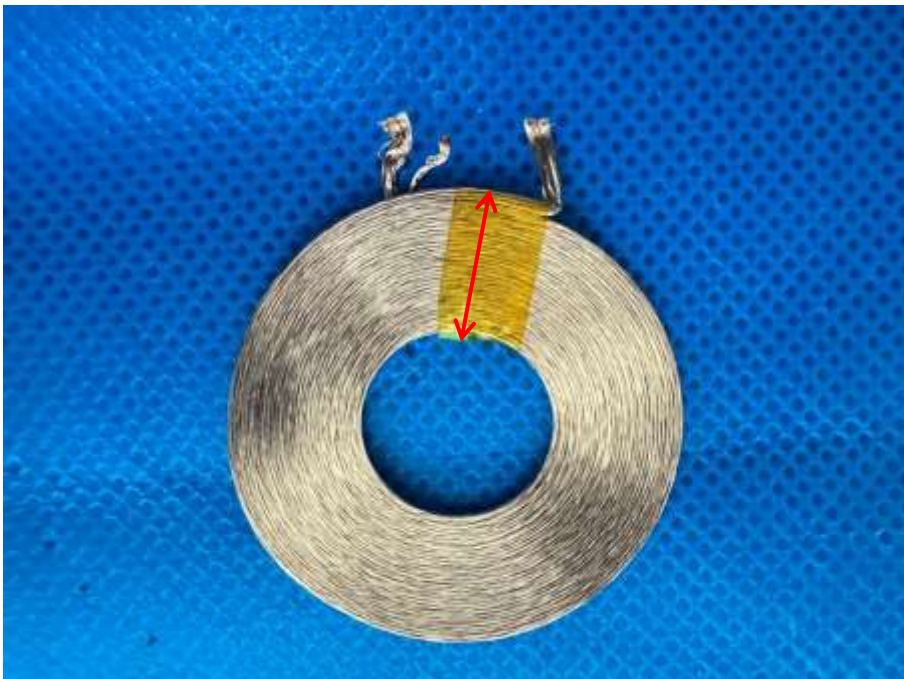

## Antenna Specification

Manufacturer: Vina International Holdings LTD

Address: 101-2,201-2, D building, No. 26, East Chang Long RD, FuChengAo, Pinghu Town,  
Longgang District, Shenzhen, China

ANT1

Length \* Width: 40.8mm \* 40.8mm. Thickness: 0.9mm

Inside diameter: 11.69mm

ANT2

Length \* Width: 40.8mm \*40.8mm .Thickness:0.9mm

Inside diameter: 11.69mm

### ANT3

Length \* Width: 22.22mm \*22.22mm. Thickness:1.20mm

Inside diameter: 4.02mm