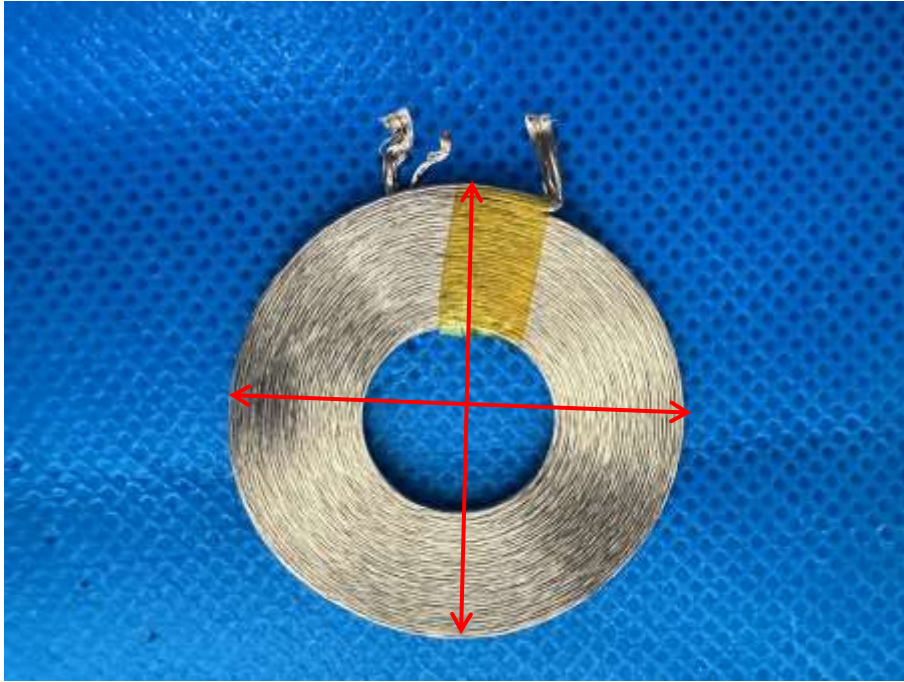

## Antenna Specification

Manufacturer: Vina International Holdings LTD

Address: 101-2,201-2, D building, No. 26, East Chang Long RD, FuChengAo, Pinghu Town,  
Longgang District, Shenzhen, China

ANT1

Length \* Width: 40.8mm \* 40.8mm. Thickness: 0.9mm

Inside diameter: 11.69mm

ANT2

Length \* Width: 40.8mm \*40.8mm .Thickness:0.9mm

Inside diameter: 11.69mm

### ANT3

Length \* Width: 22.22mm \*22.22mm. Thickness:1.20mm

Inside diameter: 4.02mm