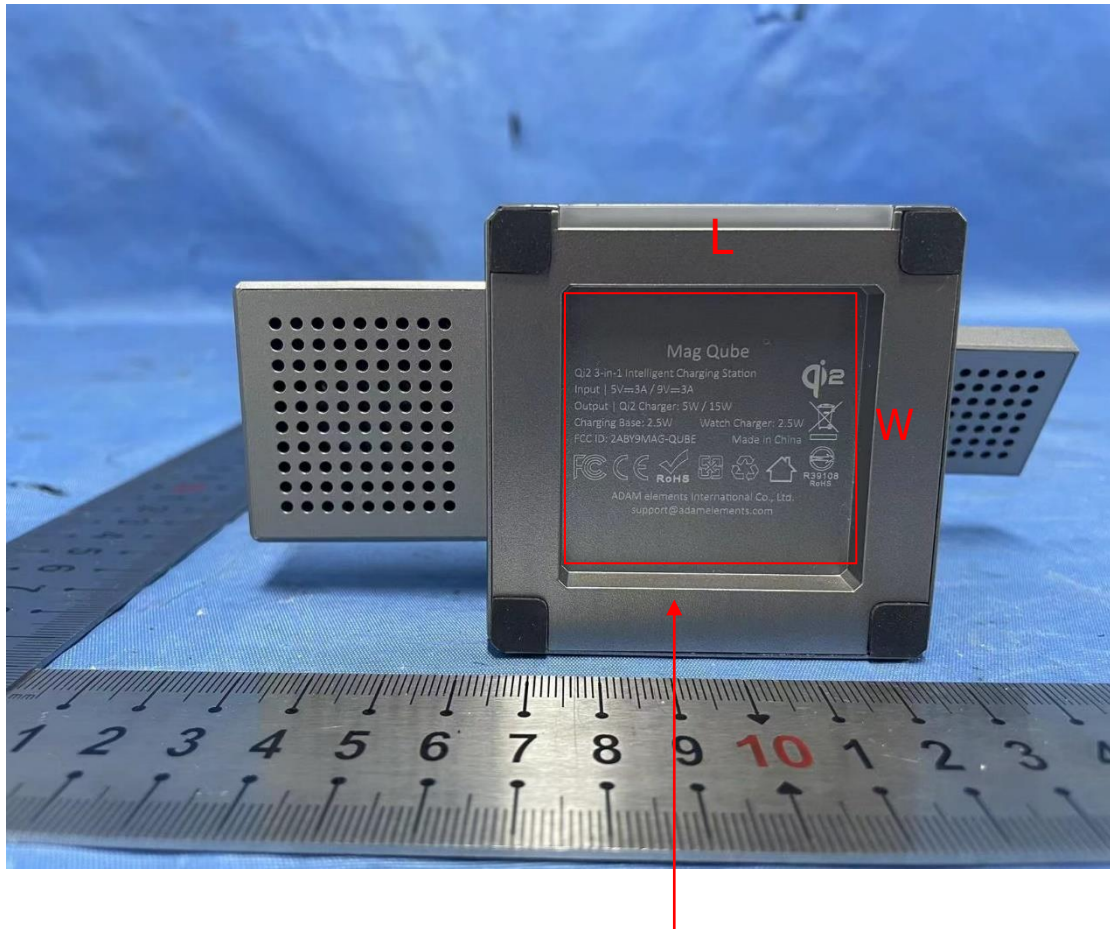

## Label

Qi2 3-in-1 Intelligent Charging Station  
Model Name: Mag Qube  
FCC ID: 2ABY9MAG-QUBE

Size: L40mm \* W40mm

1. The label is silk-screen on the sample