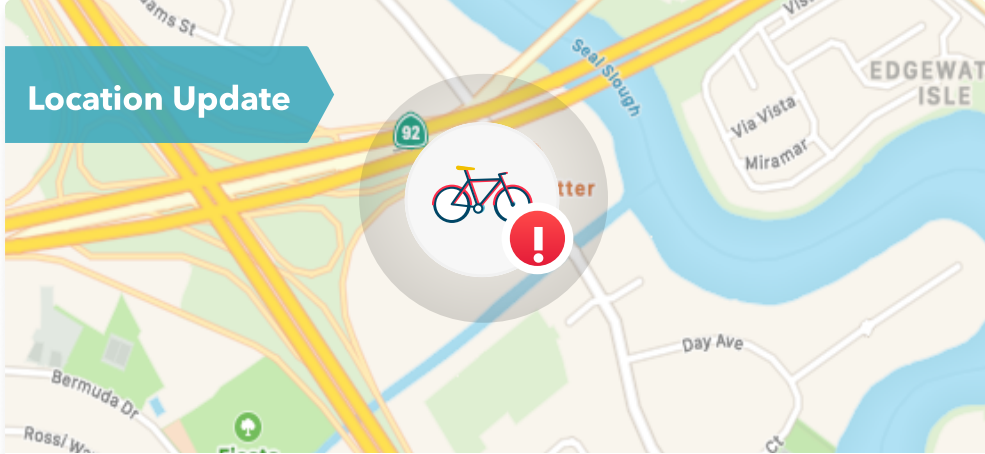

tile

Location Update

Most Recent Location for Keys

1900 S Norfolks, San Mateo. 3mins ago

[Turn Off Notify When Found](#)

Car Keys

Find

Wallet