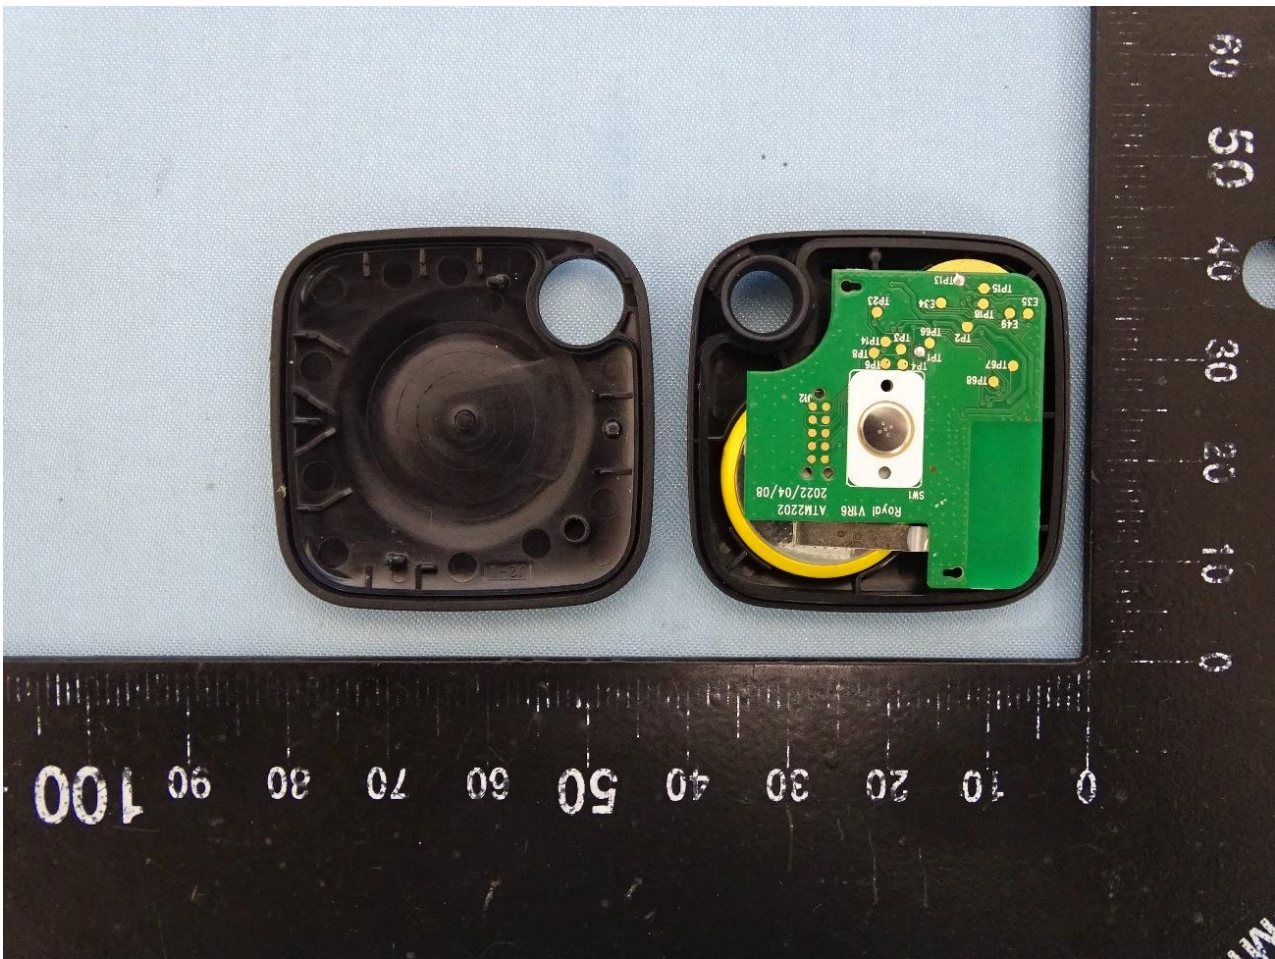

### 3. Internal Photograph of EUT

Brand Name: Tile / Model Name: T1401A

Bluetooth Antenna

—THE END—