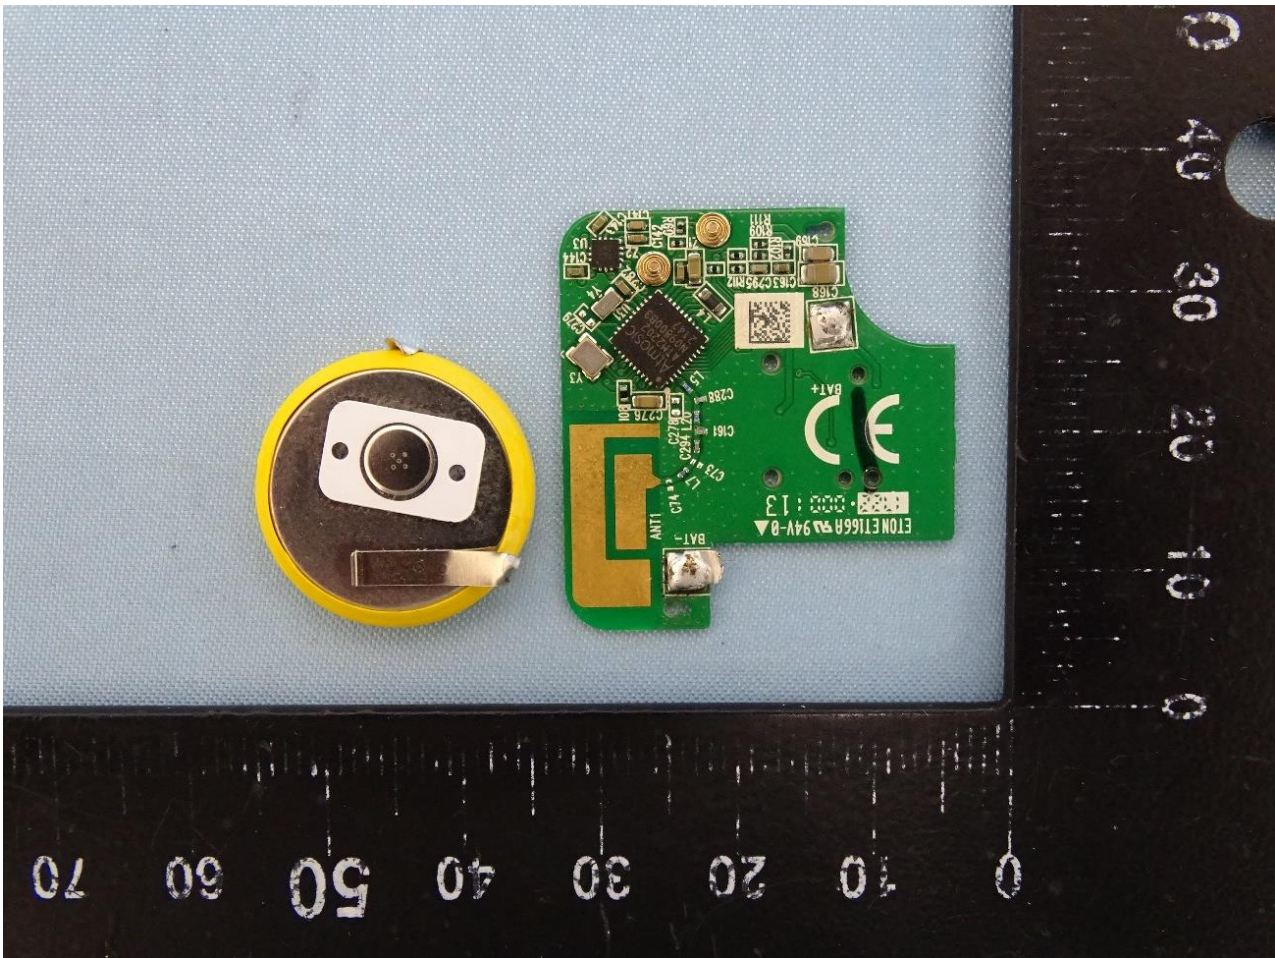

### 3. Internal Photograph of EUT

Brand Name: Tile / Model Name: T1401A

Bluetooth Antenna

—THE END—