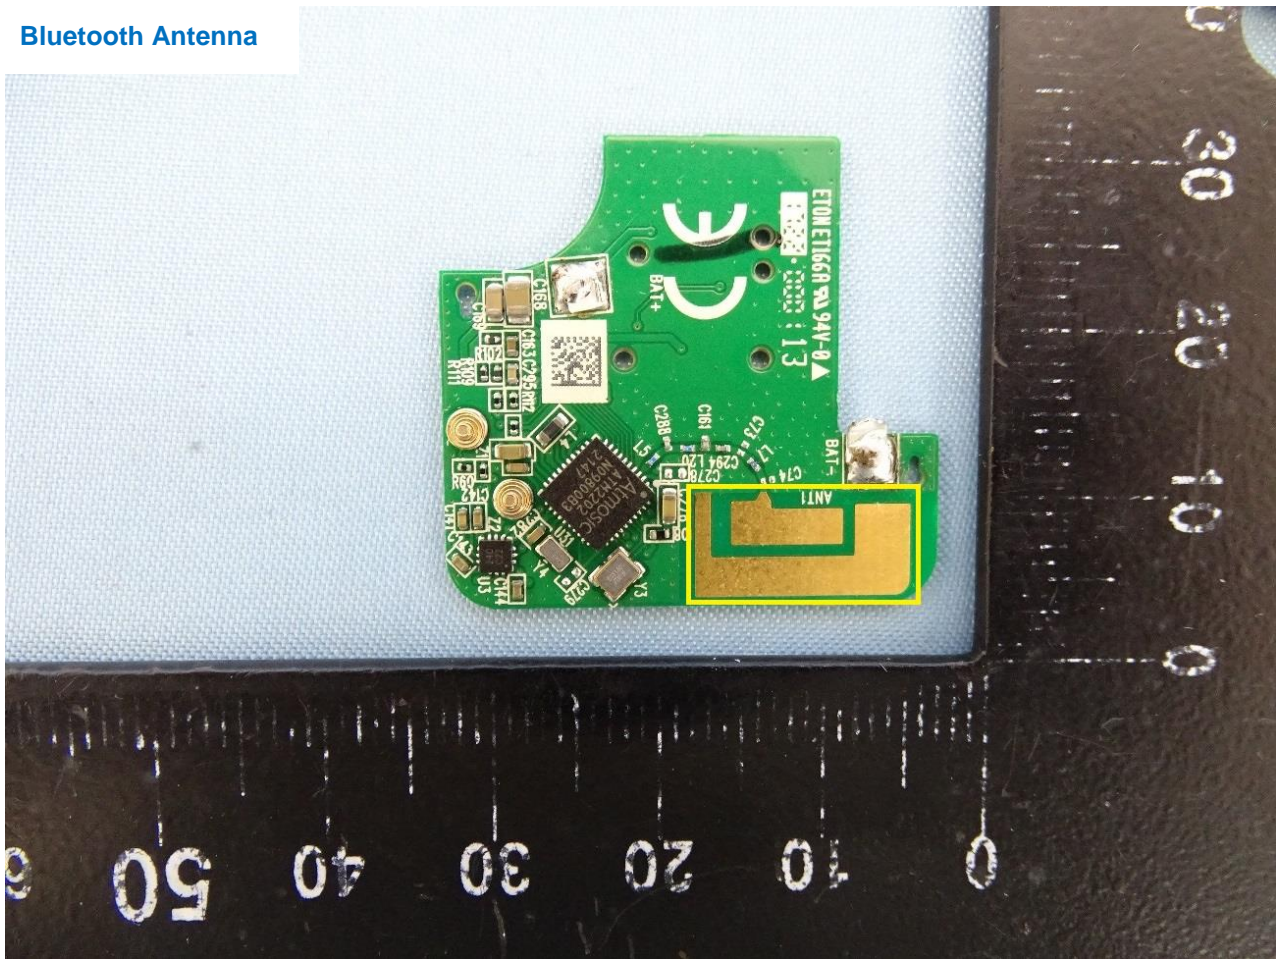

### 3. Internal Photograph of EUT

Brand Name: Tile / Model Name: T1401A

Bluetooth Antenna

—THE END—