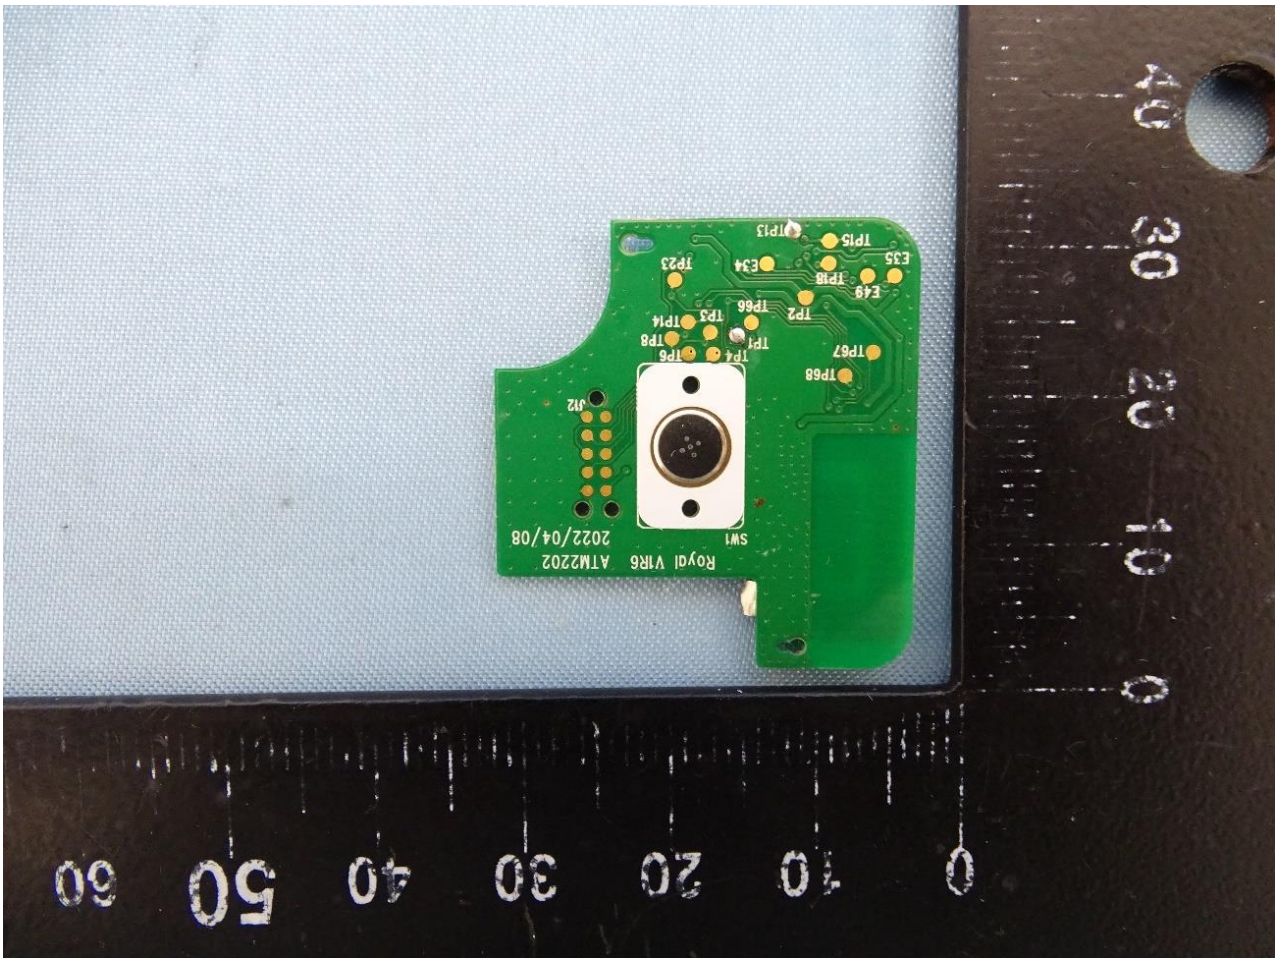

### 3. Internal Photograph of EUT

Brand Name: Tile / Model Name: T1401A

Bluetooth Antenna

—THE END—