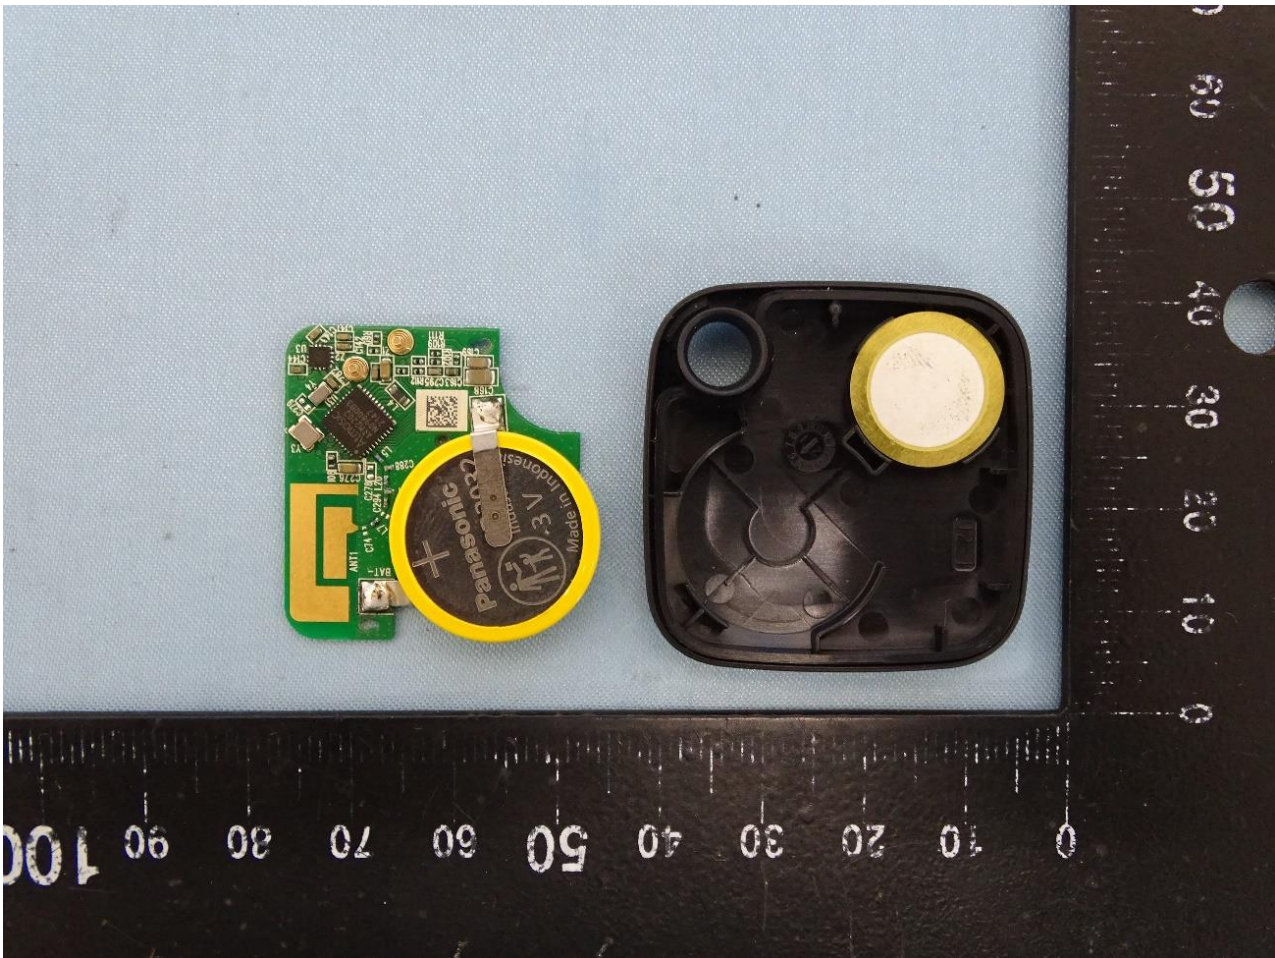

### 3. Internal Photograph of EUT

Brand Name: Tile / Model Name: T1401A

Bluetooth Antenna

—THE END—