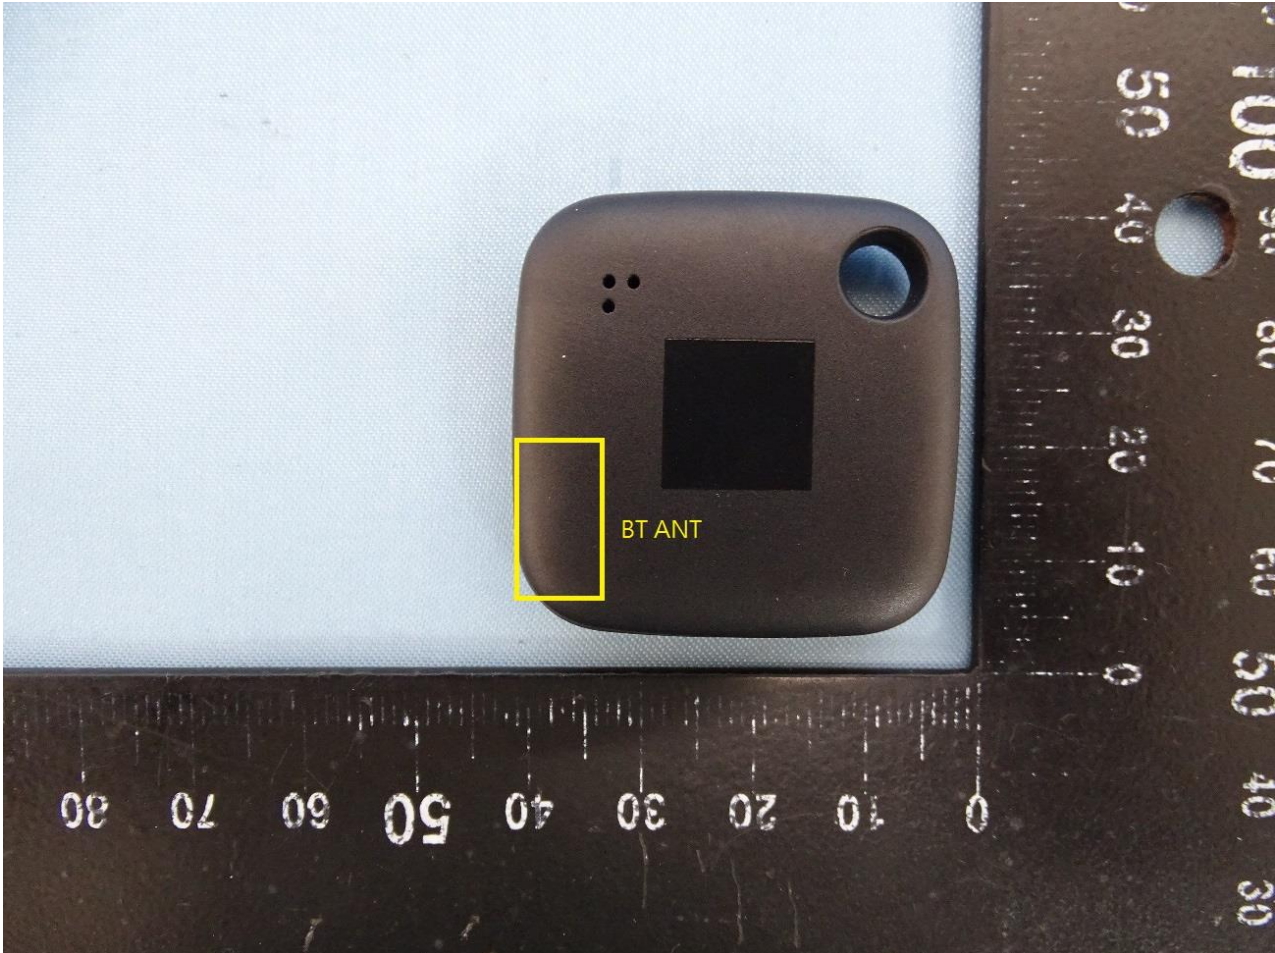

### 3. Internal Photograph of EUT

Brand Name: Tile / Model Name: T1401A

Bluetooth Antenna

—THE END—