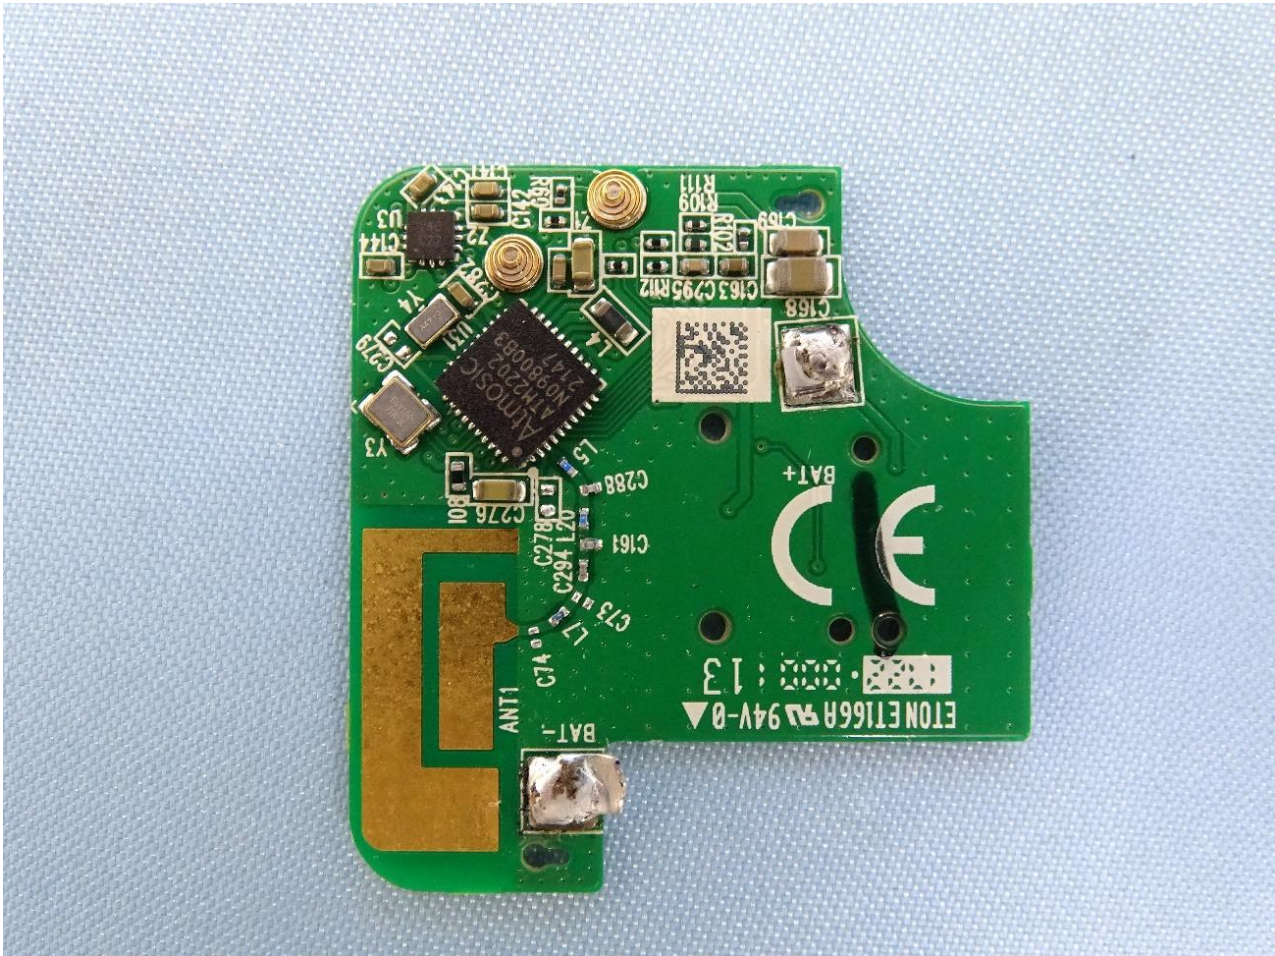

### 3. Internal Photograph of EUT

Brand Name: Tile / Model Name: T1401A

Bluetooth Antenna

—THE END—