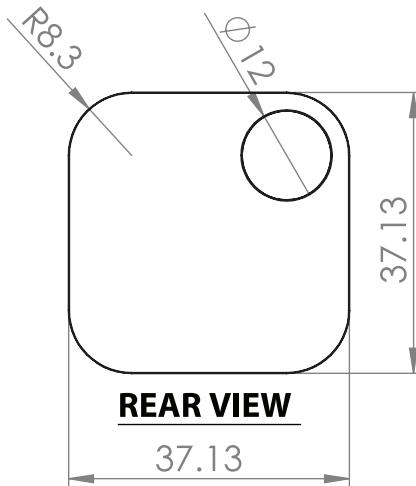

Required Content

FCC ID: 2ABXLT1002

IC: 11858A-T1002

Model: T1002

 <- represents Julian Code

#4