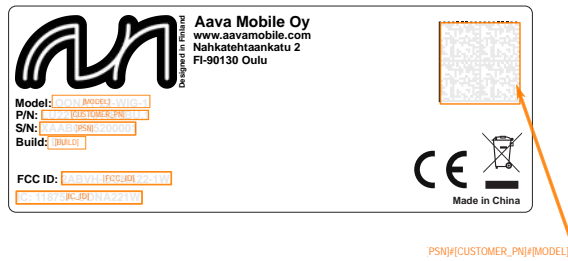

Name:

OONA22-CE-FCC-IC.txt

DYNAMIC CONTENT

### Notes

1. Font Arial Bold
2. Dynamic content & sample prints

[SAMPLE\_1]  
MODEL=OONA22-1W  
CUSTOMER\_PN=LU22WLAA4B8BU.1  
PSN=ZAGC4F184100001  
FCC\_ID=2ABVH-OONA22-1W  
IC\_ID=11875A-OONA221W

Tolerance: +/- 0.2mm	Print material: AM300047.1	
Drawn: Mikko Talus	Part #: 66521	
Scale: 1:1	Rev: A	Date: 1.6.2023

BOTTOM VIEW

FRONT VIEW

LEFT VIEW

BACK VIEW

RIGHT VIEW

TOP VIEW

ISOMETRIC VIEW