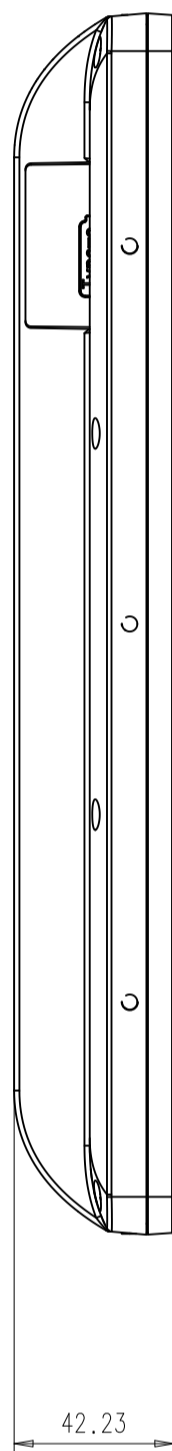

Name:

OONA22-CE-FCC-IC.txt

DYNAMIC CONTENT

### Notes

1. Font Arial Bold
2. Dynamic content & sample prints

[SAMPLE\_1]  
MODEL=OONA22-1W  
CUSTOMER\_PN=LU22WLAA4B8BU.1  
PSN=ZAGC4F184100001  
FCC\_ID=2ABVH-OONA22-1W  
IC\_ID=11875A-OONA221W

Tolerance: +/- 0.2mm	Print material: AM300047.1	
Drawn: Mikko Talus	Part #: 66521	
Scale: 1:1	Rev: A	Date: 1.6.2023

BOTTOM VIEW

FRONT VIEW

LEFT VIEW

BACK VIEW

RIGHT VIEW

TOP VIEW

ISOMETRIC VIEW