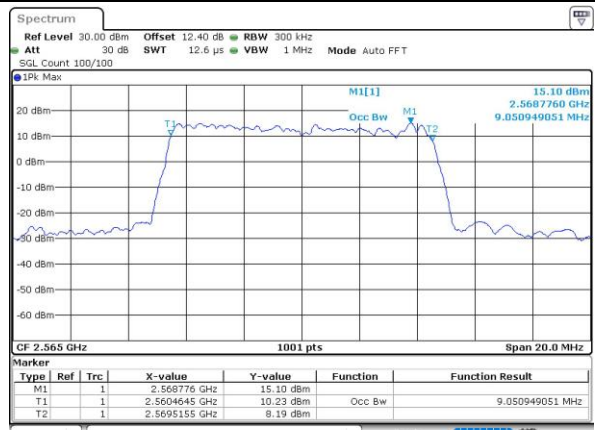

Highest Channel / 10MHz / 16QAM

Date: 10.OCT.2018 07:08:42

LTE Band 7

Lowest Channel / 15MHz / QPSK

Date: 10.OCT.2018 07:17:28

Lowest Channel / 15MHz / 16QAM

Date: 10.OCT.2018 07:11:40

Middle Channel / 15MHz / QPSK