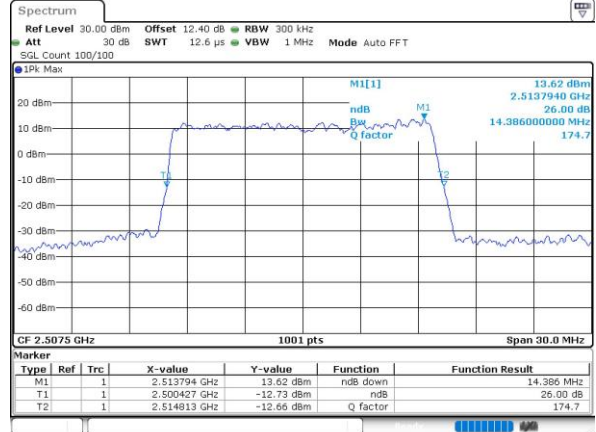

Highest Channel / 10MHz / 16QAM

Date: 10.OCT.2018 07:09:05

LTE Band 7

Lowest Channel / 15MHz / QPSK

Date: 10.OCT.2018 07:17:51

Lowest Channel / 15MHz / 16QAM

Date: 10.OCT.2018 07:11:03

Middle Channel / 15MHz / QPSK

Date: 10.OCT.2018 07:24:33

Middle Channel / 15MHz / 16QAM

Date: 10.OCT.2018 07:12:445

Highest Channel / 15MHz / QPSK

Date: 10.OCT.2018 07:27:17

Highest Channel / 15MHz / 16QAM

Date: 10.OCT.2018 07:12:7128

LTE Band 7