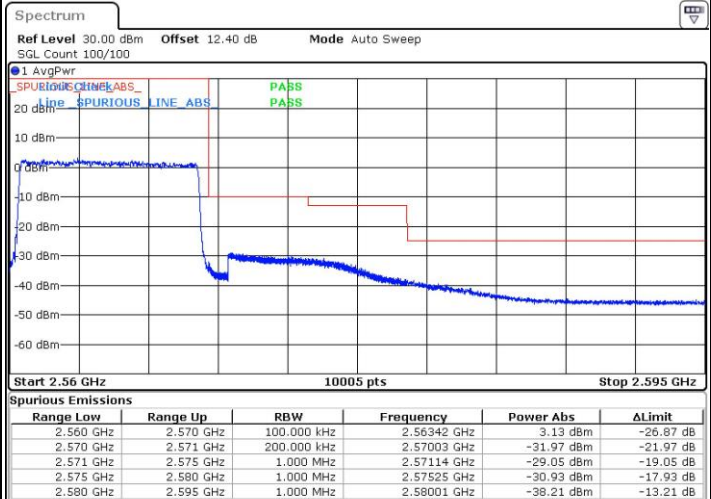

Highest Band Edge / Full RB

Date: 10.OCT.2018 06:56:55

LTE Band 7 / 10MHz / QPSK

Lowest Band Edge / 1 RB

Date: 10.OCT.2018 07:00:38

Highest Band Edge / 1 RB

Date: 10.OCT.2018 07:10:04

Lowest Band Edge / Full RB

Date: 10.OCT.2018 07:02:38

Highest Band Edge / Full RB

Date: 10.OCT.2018 07:12:04

LTE Band 7 / 10MHz / 16QAM

Lowest Band Edge / 1 RB

Date: 10.OCT.2018 07:01:38

Highest Band Edge / 1 RB

Date: 10.OCT.2018 07:11:04

Lowest Band Edge / Full RB

Date: 10.OCT.2018 07:03:37

Highest Band Edge / Full RB

Date: 10.OCT.2018 07:13:04

**LTE Band 7 / 15MHz / QPSK**

**Lowest Band Edge / 1 RB**

**Highest Band Edge / 1 RB**

**Lowest Band Edge / Full RB**

**Highest Band Edge / Full RB**

LTE Band 7 / 15MHz / 16QAM

Lowest Band Edge / 1 RB

Date: 10.OCT.2018 07:20:02

Highest Band Edge / 1 RB

Date: 10.OCT.2018 07:29:27

Lowest Band Edge / Full RB

Date: 10.OCT.2018 07:22:01