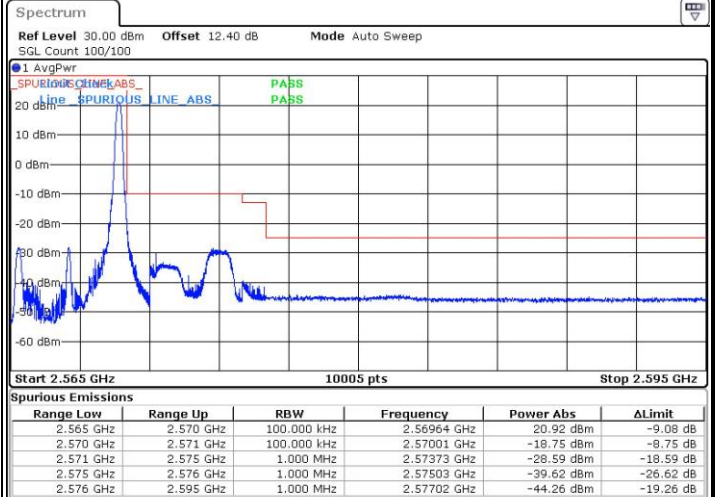

Highest Band Edge / 1 RB