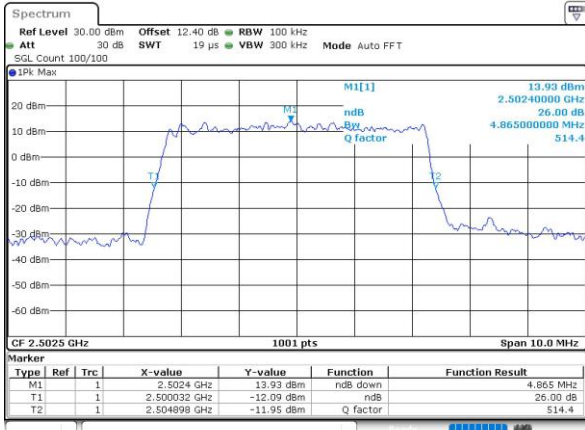

LTE Band 7

Lowest Channel / 5MHz / QPSK

Date: 10.OCT.2018 06:25:15