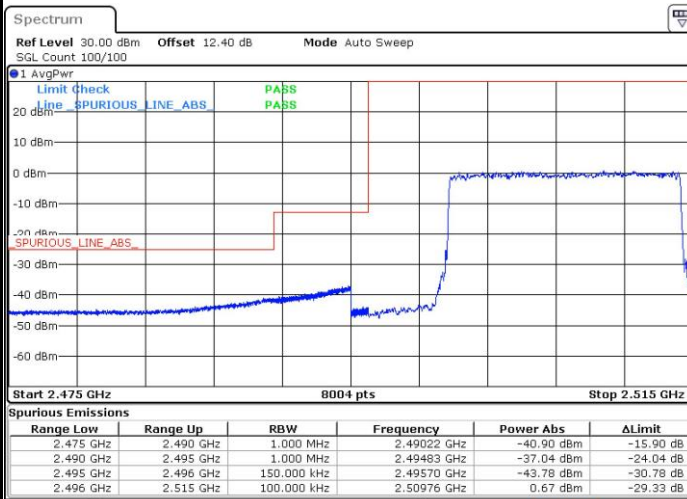

Date: 10.OCT.2018 07:02:38

Highest Band Edge / Full RB

Date: 10.OCT.2018 07:12:04

LTE Band 7 / 10MHz / 16QAM

Lowest Band Edge / 1 RB

Date: 10.OCT.2018 07:01:38

Highest Band Edge / 1 RB

Date: 10.OCT.2018 07:11:04

Lowest Band Edge / Full RB

Date: 10.OCT.2018 07:03:37

Highest Band Edge / Full RB

Date: 10.OCT.2018 07:13:04

**LTE Band 7 / 15MHz / QPSK**

**Lowest Band Edge / 1 RB**

**Highest Band Edge / 1 RB**

**Lowest Band Edge / Full RB**

**Highest Band Edge / Full RB**

LTE Band 7 / 15MHz / 16QAM

Lowest Band Edge / 1 RB

Date: 10.OCT.2018 07:20:02

Highest Band Edge / 1 RB

Date: 10.OCT.2018 07:29:27

Lowest Band Edge / Full RB

Date: 10.OCT.2018 07:22:01

Highest Band Edge / Full RB

Date: 10.OCT.2018 07:31:27