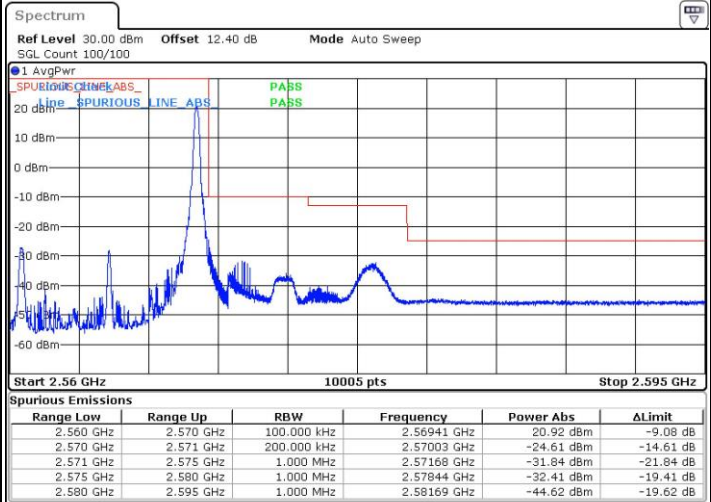

Highest Band Edge / Full RB

Date: 10.OCT.2018 06:56:55

LTE Band 7 / 10MHz / QPSK

Lowest Band Edge / 1 RB

Date: 10.OCT.2018 07:00:38

Highest Band Edge / 1 RB

Date: 10.OCT.2018 07:10:04

Lowest Band Edge / Full RB

Date: 10.OCT.2018 07:02:38

Highest Band Edge / Full RB

Date: 10.OCT.2018 07:12:04

LTE Band 7 / 10MHz / 16QAM

Lowest Band Edge / 1 RB

Date: 10.OCT.2018 07:01:38

Highest Band Edge / 1 RB

Date: 10.OCT.2018 07:11:04

Lowest Band Edge / Full RB

Date: 10.OCT.2018 07:03:37

Highest Band Edge / Full RB

Date: 10.OCT.2018 07:13:04

**LTE Band 7 / 15MHz / QPSK**

**Lowest Band Edge / 1 RB**

**Highest Band Edge / 1 RB**

**Lowest Band Edge / Full RB**

**Highest Band Edge / Full RB**

LTE Band 7 / 15MHz / 16QAM

Lowest Band Edge / 1 RB

Date: 10.OCT.2018 07:20:02

Highest Band Edge / 1 RB

Date: 10.OCT.2018 07:29:27

Lowest Band Edge / Full RB

Date: 10.OCT.2018 07:22:01