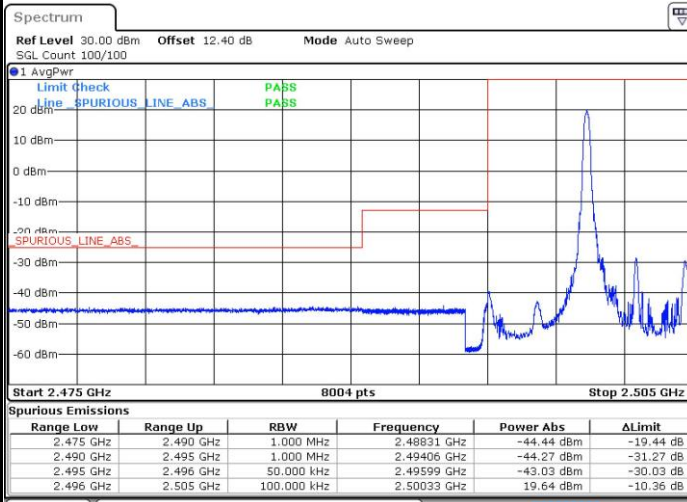

### Highest Band Edge / 1 RB

### Lowest Band Edge / Full RB

### Highest Band Edge / Full RB

LTE Band 7 / 5MHz / 16QAM

Lowest Band Edge / 1 RB

Date: 10.OCT.2018 06:27:26

Highest Band Edge / 1 RB

Date: 10.OCT.2018 06:54:56

Lowest Band Edge / Full RB

Date: 10.OCT.2018 06:29:25

Highest Band Edge / Full RB

Date: 10.OCT.2018 06:56:55

LTE Band 7 / 10MHz / QPSK

Lowest Band Edge / 1 RB

Date: 10.OCT.2018 07:00:38

Highest Band Edge / 1 RB

Date: 10.OCT.2018 07:10:04

Lowest Band Edge / Full RB