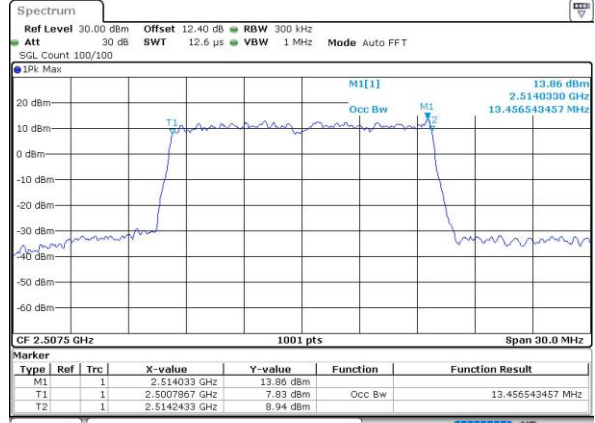

Highest Channel / 10MHz / 16QAM

Date: 10.OCT.2018 07:08:42

LTE Band 7

Lowest Channel / 15MHz / QPSK

Date: 10.OCT.2018 07:17:28

Lowest Channel / 15MHz / 16QAM

Date: 10.OCT.2018 07:11:40

Middle Channel / 15MHz / QPSK

Date: 10.OCT.2018 07:24:11

Middle Channel / 15MHz / 16QAM

Date: 10.OCT.2018 07:24:22

Highest Channel / 15MHz / QPSK

Date: 10.OCT.2018 07:26:54

Highest Channel / 15MHz / 16QAM

Date: 10.OCT.2018 07:27:05

LTE Band 7