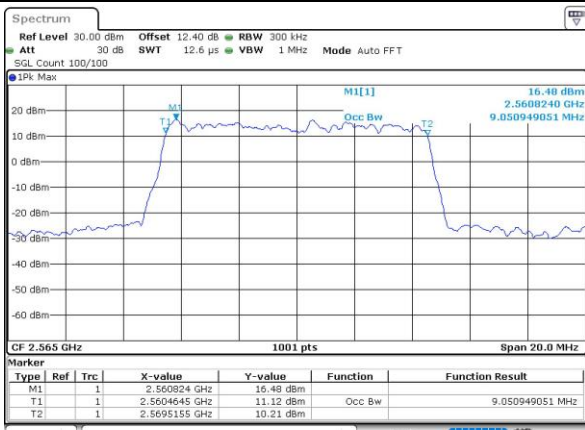

Date: 10.OCT.2018 06:49:50

Highest Channel / 5MHz / QPSK

Date: 10.OCT.2018 06:52:22

Highest Channel / 5MHz / 16QAM

Date: 10.OCT.2018 06:52:33

LTE Band 7

Lowest Channel / 10MHz / QPSK

Date: 10.OCT.2018 06:59:05

Lowest Channel / 10MHz / 16QAM

Date: 10.OCT.2018 06:59:16

Middle Channel / 10MHz / QPSK

Date: 10.OCT.2018 07:05:47

Middle Channel / 10MHz / 16QAM

Date: 10.OCT.2018 07:05:58

Highest Channel / 10MHz / QPSK

Date: 10.OCT.2018 07:08:30

Highest Channel / 10MHz / 16QAM

Date: 10.OCT.2018 07:08:42

LTE Band 7

Lowest Channel / 15MHz / QPSK

Date: 10.OCT.2018 07:17:28

Lowest Channel / 15MHz / 16QAM

Date: 10.OCT.2018 07:11:40

Middle Channel / 15MHz / QPSK