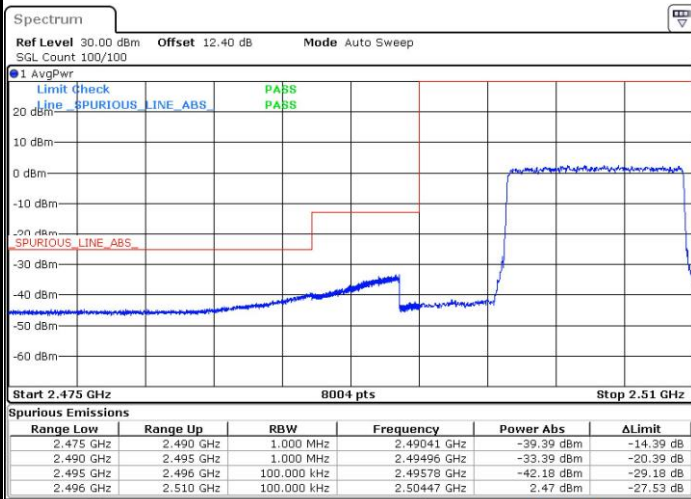

Highest Band Edge / Full RB

Date: 10.OCT.2018 06:56:55

LTE Band 7 / 10MHz / QPSK

Lowest Band Edge / 1 RB

Date: 10.OCT.2018 07:00:38

Highest Band Edge / 1 RB

Date: 10.OCT.2018 07:10:04

Lowest Band Edge / Full RB

Date: 10.OCT.2018 07:02:38

Highest Band Edge / Full RB

Date: 10.OCT.2018 07:12:04

LTE Band 7 / 10MHz / 16QAM

Lowest Band Edge / 1 RB

Date: 10.OCT.2018 07:01:38

Highest Band Edge / 1 RB

Date: 10.OCT.2018 07:11:04

Lowest Band Edge / Full RB

Date: 10.OCT.2018 07:03:37

Highest Band Edge / Full RB

Date: 10.OCT.2018 07:13:04

**LTE Band 7 / 15MHz / QPSK**

**Lowest Band Edge / 1 RB**

**Highest Band Edge / 1 RB**

**Lowest Band Edge / Full RB**

**Highest Band Edge / Full RB**

LTE Band 7 / 15MHz / 16QAM

Lowest Band Edge / 1 RB

Date: 10.OCT.2018 07:20:02

Highest Band Edge / 1 RB

Date: 10.OCT.2018 07:29:27

Lowest Band Edge / Full RB

Date: 10.OCT.2018 07:22:01