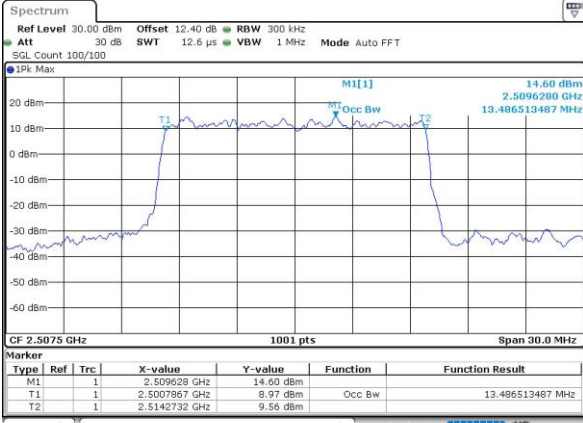

Highest Channel / 10MHz / 16QAM

Date: 10.OCT.2018 07:08:42

LTE Band 7

Lowest Channel / 15MHz / QPSK

Date: 10.OCT.2018 07:17:28

Lowest Channel / 15MHz / 16QAM

Date: 10.OCT.2018 07:11:40

Middle Channel / 15MHz / QPSK

Date: 10.OCT.2018 07:24:11

Middle Channel / 15MHz / 16QAM

Date: 10.OCT.2018 07:24:22

Highest Channel / 15MHz / QPSK

Date: 10.OCT.2018 07:26:54

Highest Channel / 15MHz / 16QAM

Date: 10.OCT.2018 07:27:05

LTE Band 7