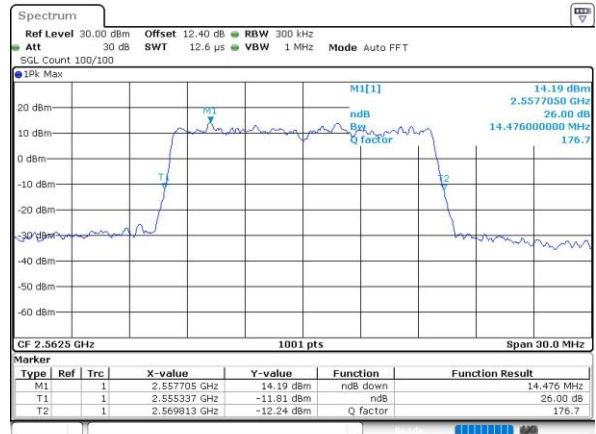

Date: 10.OCT.2018 07:24:33

Middle Channel / 15MHz / 16QAM

Date: 10.OCT.2018 07:12:445

Highest Channel / 15MHz / QPSK

Date: 10.OCT.2018 07:27:17

Highest Channel / 15MHz / 16QAM

Date: 10.OCT.2018 07:12:7128

LTE Band 7