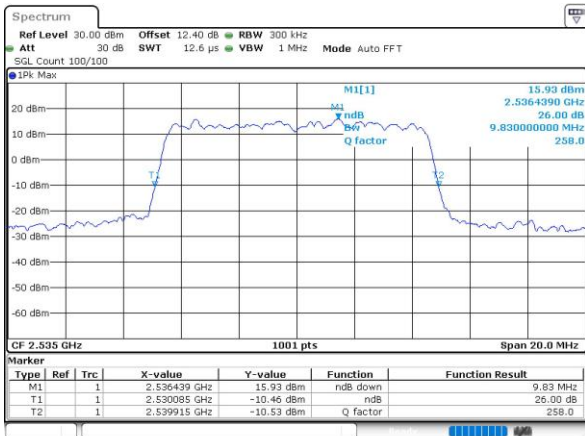

Middle Channel / 10MHz / QPSK

Date: 10.OCT.2018 07:06:10