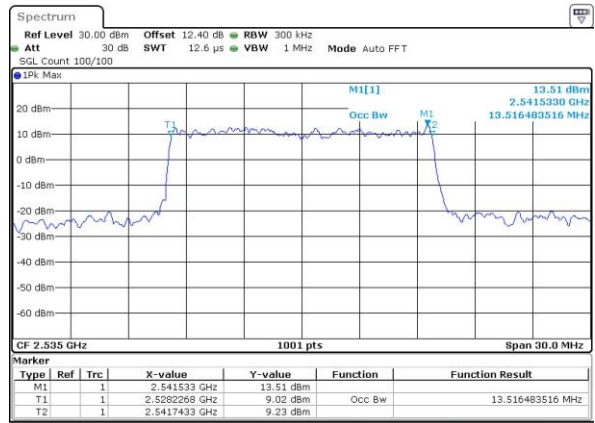

Highest Channel / 10MHz / 16QAM

Date: 10.OCT.2018 07:08:42

LTE Band 7

Lowest Channel / 15MHz / QPSK

Date: 10.OCT.2018 07:17:28

Lowest Channel / 15MHz / 16QAM

Date: 10.OCT.2018 07:11:40

Middle Channel / 15MHz / QPSK

Date: 10.OCT.2018 07:24:11

Middle Channel / 15MHz / 16QAM

Date: 10.OCT.2018 07:24:22

Highest Channel / 15MHz / QPSK

Date: 10.OCT.2018 07:26:54

Highest Channel / 15MHz / 16QAM

Date: 10.OCT.2018 07:27:05

LTE Band 7