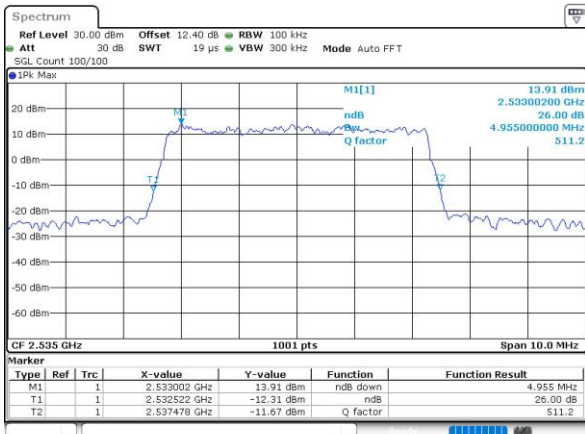

Date: 10.OCT.2018 07:53:39

Highest Channel / 1RB

Date: 10.OCT.2018 07:53:49

Highest Channel / Full RB

Date: 10.OCT.2018 07:53:59

**26dB Bandwidth**

Mode	LTE Band 7 : 26dB BW(MHz)											
	1.4MHz		3MHz		5MHz		10MHz		15MHz		20MHz	
BW	QPSK	16QAM	QPSK	16QAM	QPSK	16QAM	QPSK	16QAM	QPSK	16QAM	QPSK	16QAM
Mod.	QPSK	16QAM	QPSK	16QAM	QPSK	16QAM	QPSK	16QAM	QPSK	16QAM	QPSK	16QAM
Lowest CH	-	-	-	-	4.87	4.94	9.77	9.77	14.54	14.39	20.02	20.14
Middle CH	-	-	-	-	4.96	4.96	9.83	9.65	14.42	14.51	20.22	20.10
Highest CH	-	-	-	-	4.85	4.82	9.69	9.89	14.48	14.48	20.30	20.30

LTE Band 7

Lowest Channel / 5MHz / QPSK

Date: 10.OCT.2018 06:25:15

Lowest Channel / 5MHz / 16QAM

Date: 10.OCT.2018 06:25:26

Middle Channel / 5MHz / QPSK

Date: 10.OCT.2018 06:58:01

Middle Channel / 5MHz / 16QAM

Date: 10.OCT.2018 06:58:12

Highest Channel / 5MHz / QPSK

Date: 10.OCT.2018 06:52:45

Highest Channel / 5MHz / 16QAM

Date: 10.OCT.2018 06:52:56

LTE Band 7

Lowest Channel / 10MHz / QPSK

Date: 10.OCT.2018 06:59:27