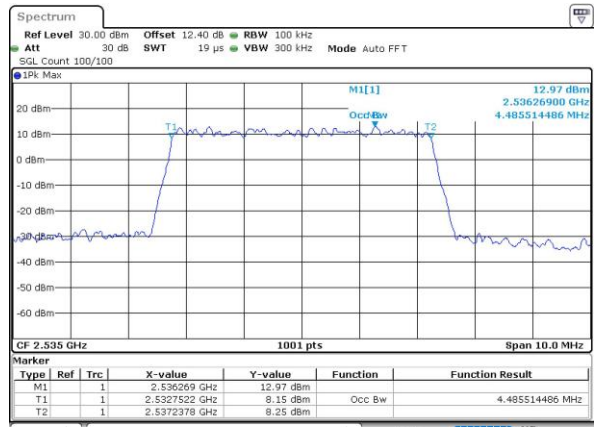

Highest Channel / 20MHz / QPSK

Date: 10.OCT.2018 07:46:43

Highest Channel / 20MHz / 16QAM

Date: 10.OCT.2018 07:46:54

**Occupied Bandwidth**

Mode	LTE Band 7 : 99%OBW(MHz)											
	1.4MHz		3MHz		5MHz		10MHz		15MHz		20MHz	
BW	QPSK	16QAM	QPSK	16QAM	QPSK	16QAM	QPSK	16QAM	QPSK	16QAM	QPSK	16QAM
Mod.	QPSK	16QAM	QPSK	16QAM	QPSK	16QAM	QPSK	16QAM	QPSK	16QAM	QPSK	16QAM
Lowest CH	-	-	-	-	4.50	4.49	9.03	8.99	13.49	13.46	18.38	18.22
Middle CH	-	-	-	-	4.51	4.49	9.01	9.03	13.46	13.52	18.34	18.46
Highest CH	-	-	-	-	4.51	4.51	9.05	9.05	13.52	13.43	18.46	18.18

LTE Band 7

Lowest Channel / 5MHz / QPSK

Date: 10.OCT.2018 06:24:52

Lowest Channel / 5MHz / 16QAM

Date: 10.OCT.2018 06:25:04

Middle Channel / 5MHz / QPSK

Date: 10.OCT.2018 06:49:38

Middle Channel / 5MHz / 16QAM

Date: 10.OCT.2018 06:49:50

Highest Channel / 5MHz / QPSK

Date: 10.OCT.2018 06:52:22

Highest Channel / 5MHz / 16QAM

Date: 10.OCT.2018 06:52:33

LTE Band 7

Lowest Channel / 10MHz / QPSK

Date: 10.OCT.2018 06:59:05