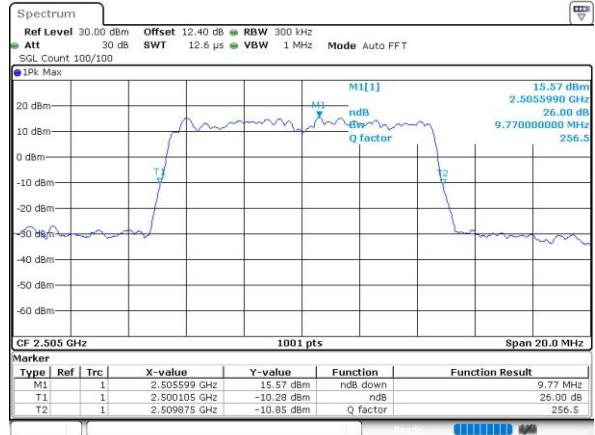

Lowest Channel / 10MHz / 16QAM

Date: 10.OCT.2018 06:59:39