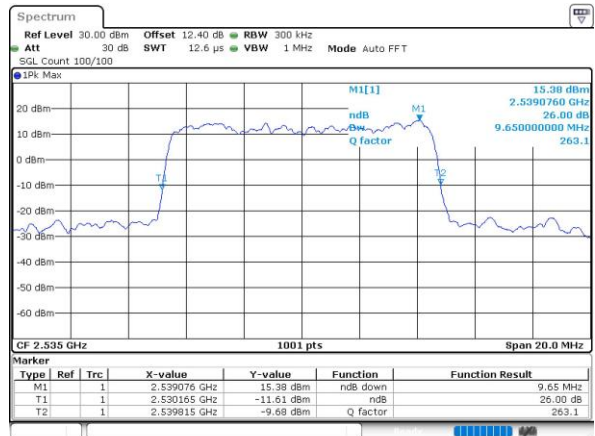

Lowest Channel / 10MHz / 16QAM

Date: 10.OCT.2018 06:59:39

Middle Channel / 10MHz / QPSK

Date: 10.OCT.2018 07:06:10

Middle Channel / 10MHz / 16QAM

Date: 10.OCT.2018 07:06:21

Highest Channel / 10MHz / QPSK

Date: 10.OCT.2018 07:08:53

Highest Channel / 10MHz / 16QAM

Date: 10.OCT.2018 07:09:05

LTE Band 7

Lowest Channel / 15MHz / QPSK

Date: 10.OCT.2018 07:17:51

Lowest Channel / 15MHz / 16QAM

Date: 10.OCT.2018 07:11:03

Middle Channel / 15MHz / QPSK