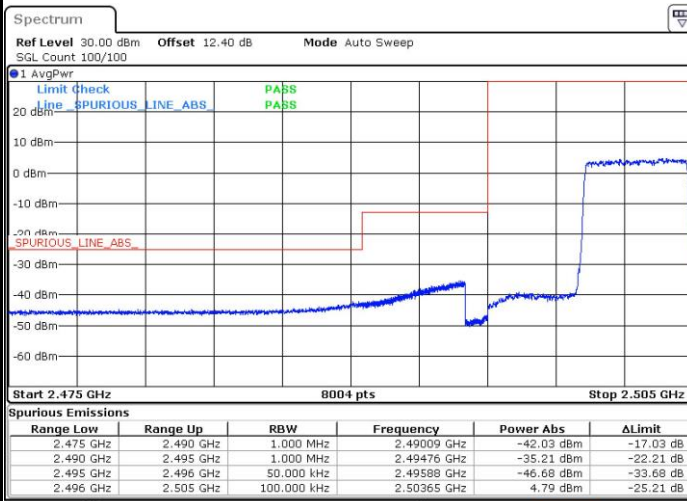

### Lowest Band Edge / Full RB

### Highest Band Edge / Full RB

LTE Band 7 / 5MHz / 16QAM

Lowest Band Edge / 1 RB

Date: 10.OCT.2018 06:27:26

Highest Band Edge / 1 RB

Date: 10.OCT.2018 06:54:56

Lowest Band Edge / Full RB

Date: 10.OCT.2018 06:29:25

Highest Band Edge / Full RB

Date: 10.OCT.2018 06:56:55

LTE Band 7 / 10MHz / QPSK

Lowest Band Edge / 1 RB

Date: 10.OCT.2018 07:00:38

Highest Band Edge / 1 RB

Date: 10.OCT.2018 07:10:04

Lowest Band Edge / Full RB

Date: 10.OCT.2018 07:02:38

Highest Band Edge / Full RB

Date: 10.OCT.2018 07:12:04

LTE Band 7 / 10MHz / 16QAM

Lowest Band Edge / 1 RB

Date: 10.OCT.2018 07:01:38

Highest Band Edge / 1 RB

Date: 10.OCT.2018 07:11:04