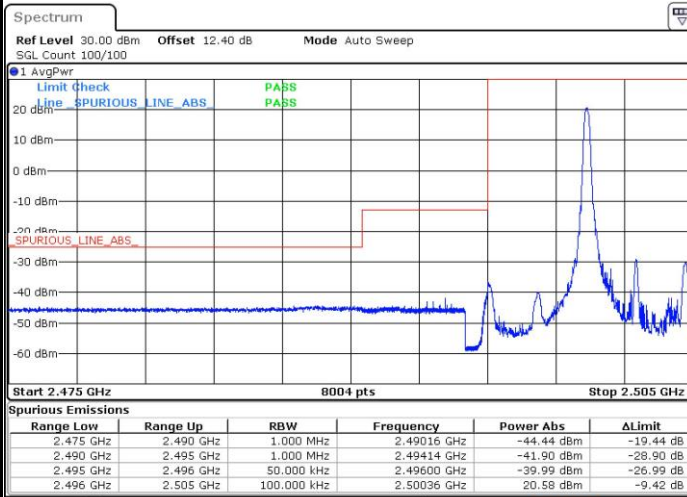

Conducted Band Edge

LTE Band 7 / 5MHz / QPSK

Lowest Band Edge / 1 RB