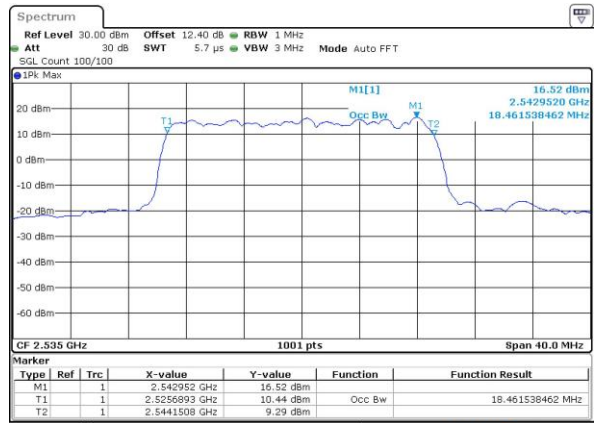

Date: 10.OCT.2018 07:24:11

Middle Channel / 15MHz / 16QAM

Date: 10.OCT.2018 07:24:22

Highest Channel / 15MHz / QPSK

Date: 10.OCT.2018 07:26:54

Highest Channel / 15MHz / 16QAM

Date: 10.OCT.2018 07:27:05

LTE Band 7

Lowest Channel / 20MHz / QPSK

Date: 10.OCT.2018 07:36:54

Lowest Channel / 20MHz / 16QAM

Date: 10.OCT.2018 07:37:06

Middle Channel / 20MHz / QPSK

Date: 10.OCT.2018 07:43:37

Middle Channel / 20MHz / 16QAM

Date: 10.OCT.2018 07:43:48

Highest Channel / 20MHz / QPSK

Date: 10.OCT.2018 07:46:20

Highest Channel / 20MHz / 16QAM

Date: 10.OCT.2018 07:46:32