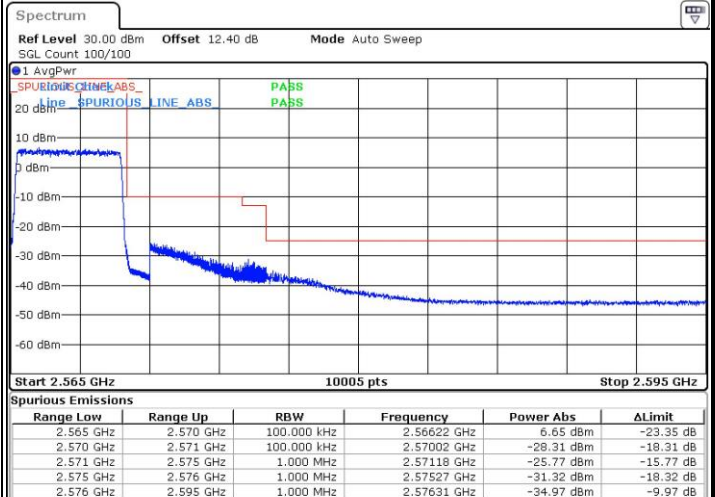

Highest Band Edge / Full RB