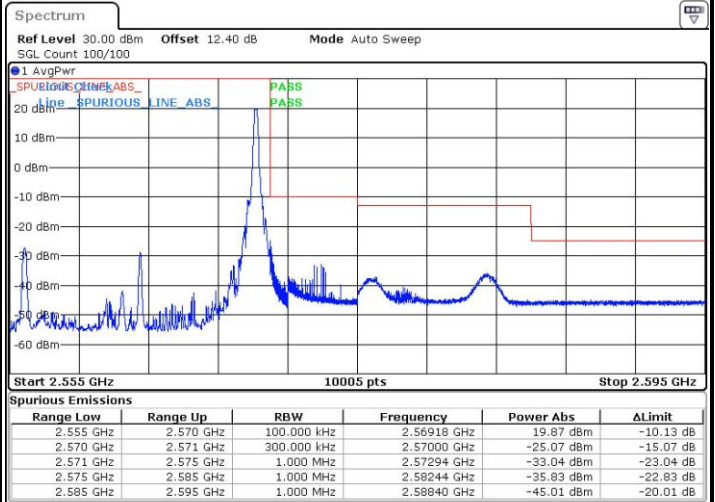

Date: 10.OCT.2018 07:02:38

Highest Band Edge / Full RB

Date: 10.OCT.2018 07:12:04

LTE Band 7 / 10MHz / 16QAM

Lowest Band Edge / 1 RB

Date: 10.OCT.2018 07:01:38

Highest Band Edge / 1 RB

Date: 10.OCT.2018 07:11:04

Lowest Band Edge / Full RB

Date: 10.OCT.2018 07:03:37

Highest Band Edge / Full RB

Date: 10.OCT.2018 07:13:04

**LTE Band 7 / 15MHz / QPSK**

**Lowest Band Edge / 1 RB**

**Highest Band Edge / 1 RB**

**Lowest Band Edge / Full RB**

**Highest Band Edge / Full RB**

LTE Band 7 / 15MHz / 16QAM

Lowest Band Edge / 1 RB

Date: 10.OCT.2018 07:20:02

Highest Band Edge / 1 RB

Date: 10.OCT.2018 07:29:27

Lowest Band Edge / Full RB

Date: 10.OCT.2018 07:22:01

Highest Band Edge / Full RB

Date: 10.OCT.2018 07:31:27