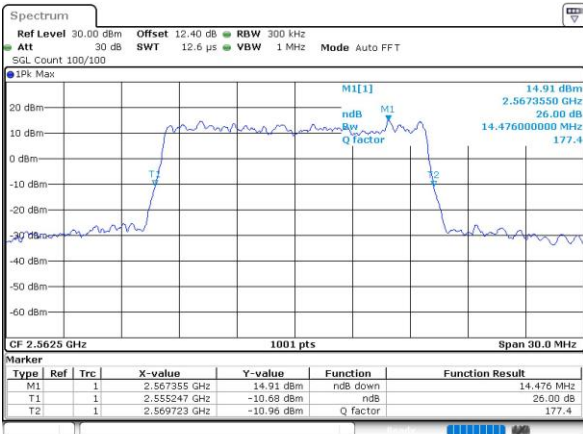

Highest Channel / 10MHz / 16QAM

Date: 10.OCT.2018 07:09:05

LTE Band 7

Lowest Channel / 15MHz / QPSK

Date: 10.OCT.2018 07:17:51

Lowest Channel / 15MHz / 16QAM

Date: 10.OCT.2018 07:11:03

Middle Channel / 15MHz / QPSK

Date: 10.OCT.2018 07:24:33

Middle Channel / 15MHz / 16QAM

Date: 10.OCT.2018 07:12:445

Highest Channel / 15MHz / QPSK

Date: 10.OCT.2018 07:27:17

Highest Channel / 15MHz / 16QAM

Date: 10.OCT.2018 07:12:7128

LTE Band 7