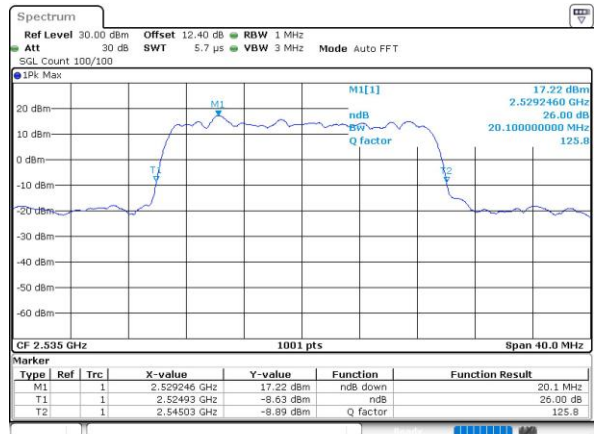

Date: 10.OCT.2018 07:24:33

Middle Channel / 15MHz / 16QAM

Date: 10.OCT.2018 07:12:445

Highest Channel / 15MHz / QPSK

Date: 10.OCT.2018 07:27:17

Highest Channel / 15MHz / 16QAM

Date: 10.OCT.2018 07:12:7128

LTE Band 7

Lowest Channel / 20MHz / QPSK

Date: 10.OCT.2018 07:37:17

Lowest Channel / 20MHz / 16QAM

Date: 10.OCT.2018 07:37:28

Middle Channel / 20MHz / QPSK

Date: 10.OCT.2018 07:43:59

Middle Channel / 20MHz / 16QAM

Date: 10.OCT.2018 07:44:11

Highest Channel / 20MHz / QPSK

Date: 10.OCT.2018 07:46:43

Highest Channel / 20MHz / 16QAM

Date: 10.OCT.2018 07:46:54

**Occupied Bandwidth**

Mode	LTE Band 7 : 99%OBW(MHz)											
	1.4MHz		3MHz		5MHz		10MHz		15MHz		20MHz	
BW	QPSK	16QAM	QPSK	16QAM	QPSK	16QAM	QPSK	16QAM	QPSK	16QAM	QPSK	16QAM
Mod.	QPSK	16QAM	QPSK	16QAM	QPSK	16QAM	QPSK	16QAM	QPSK	16QAM	QPSK	16QAM
Lowest CH	-	-	-	-	4.50	4.49	9.03	8.99	13.49	13.46	18.38	18.22
Middle CH	-	-	-	-	4.51	4.49	9.01	9.03	13.46	13.52	18.34	18.46
Highest CH	-	-	-	-	4.51	4.51	9.05	9.05	13.52	13.43	18.46	18.18