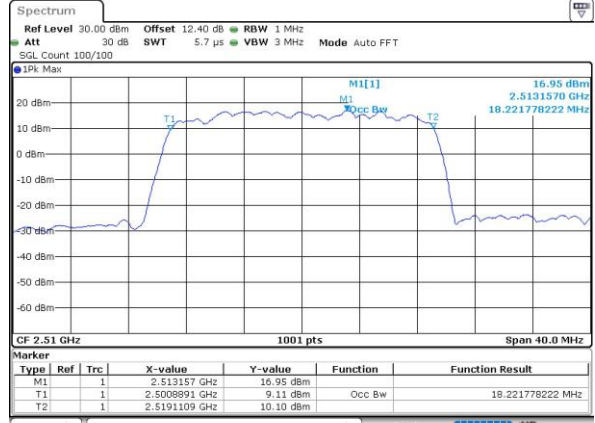

Lowest Channel / 20MHz / 16QAM

Date: 10.OCT.2018 07:37:06