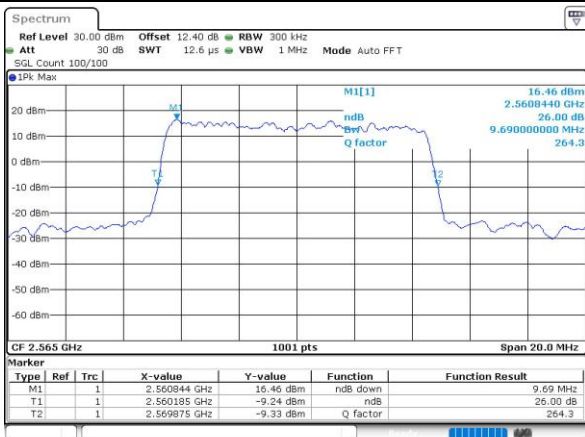

Highest Channel / 10MHz / QPSK

Date: 10.OCT.2018 07:08:53