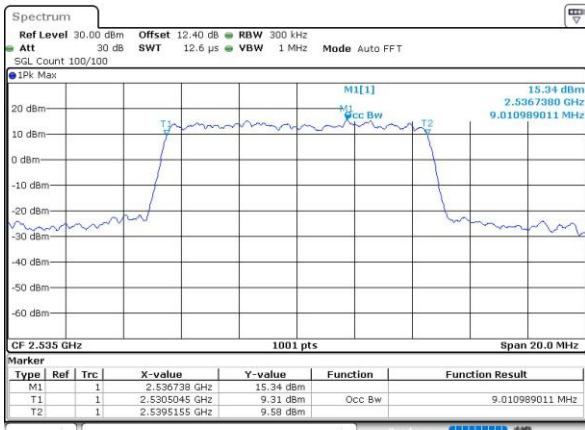

Middle Channel / 10MHz / QPSK

Date: 10.OCT.2018 07:05:47