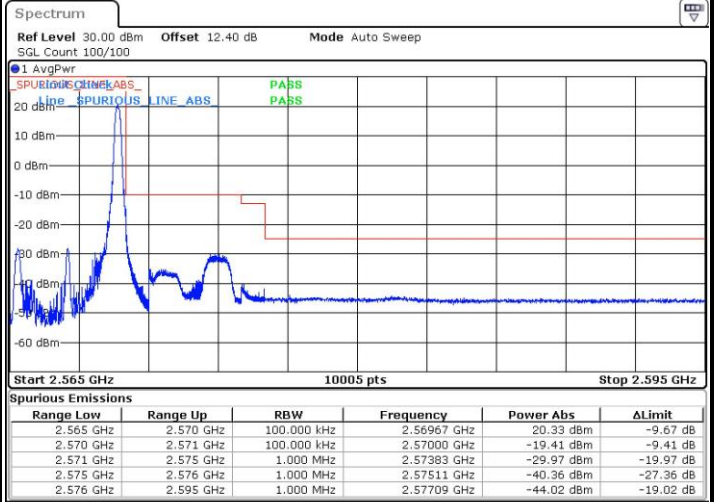

### Lowest Band Edge / Full RB

### Highest Band Edge / Full RB

LTE Band 7 / 5MHz / 16QAM

Lowest Band Edge / 1 RB

Date: 10.OCT.2018 06:27:26

Highest Band Edge / 1 RB

Date: 10.OCT.2018 06:54:56

Lowest Band Edge / Full RB

Date: 10.OCT.2018 06:29:25

Highest Band Edge / Full RB

Date: 10.OCT.2018 06:56:55

LTE Band 7 / 10MHz / QPSK

Lowest Band Edge / 1 RB

Date: 10.OCT.2018 07:00:38

Highest Band Edge / 1 RB

Date: 10.OCT.2018 07:10:04

Lowest Band Edge / Full RB

Date: 10.OCT.2018 07:02:38

Highest Band Edge / Full RB

Date: 10.OCT.2018 07:12:04

LTE Band 7 / 10MHz / 16QAM

Lowest Band Edge / 1 RB

Date: 10.OCT.2018 07:01:38

Highest Band Edge / 1 RB

Date: 10.OCT.2018 07:11:04