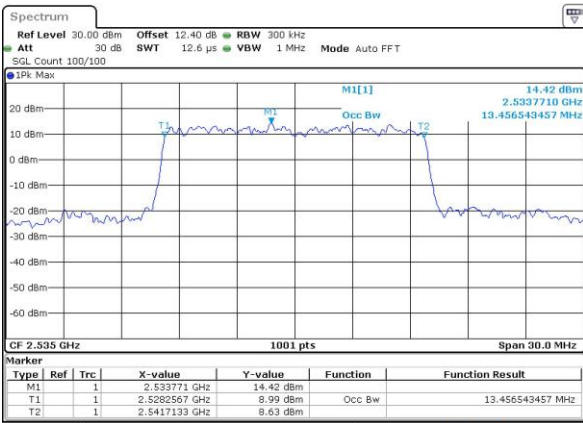

Highest Channel / 10MHz / 16QAM

Date: 10.OCT.2018 07:08:42

LTE Band 7

Lowest Channel / 15MHz / QPSK

Date: 10.OCT.2018 07:17:28

Lowest Channel / 15MHz / 16QAM

Date: 10.OCT.2018 07:11:40

Middle Channel / 15MHz / QPSK

Date: 10.OCT.2018 07:24:11

Middle Channel / 15MHz / 16QAM

Date: 10.OCT.2018 07:24:22

Highest Channel / 15MHz / QPSK

Date: 10.OCT.2018 07:26:54

Highest Channel / 15MHz / 16QAM

Date: 10.OCT.2018 07:27:05

LTE Band 7