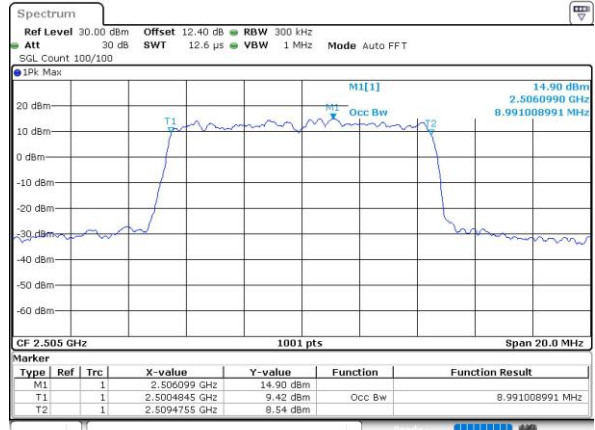

Lowest Channel / 10MHz / 16QAM

Date: 10.OCT.2018 06:59:16