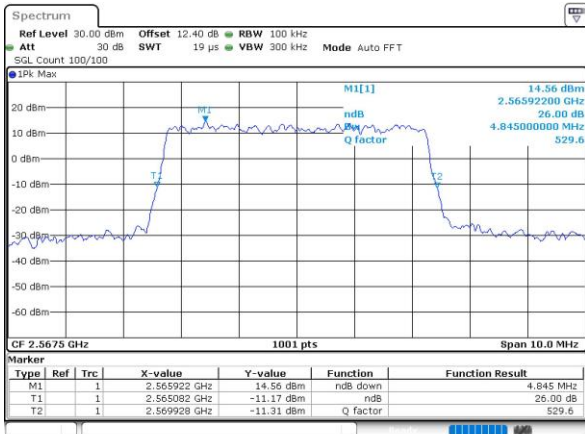

Date: 10.OCT.2018 07:53:39

Highest Channel / 1RB

Date: 10.OCT.2018 07:53:49

Highest Channel / Full RB

Date: 10.OCT.2018 07:53:59

**26dB Bandwidth**

Mode	LTE Band 7 : 26dB BW(MHz)											
	1.4MHz		3MHz		5MHz		10MHz		15MHz		20MHz	
BW	QPSK	16QAM	QPSK	16QAM	QPSK	16QAM	QPSK	16QAM	QPSK	16QAM	QPSK	16QAM
Mod.	QPSK	16QAM	QPSK	16QAM	QPSK	16QAM	QPSK	16QAM	QPSK	16QAM	QPSK	16QAM
Lowest CH	-	-	-	-	4.87	4.94	9.77	9.77	14.54	14.39	20.02	20.14
Middle CH	-	-	-	-	4.96	4.96	9.83	9.65	14.42	14.51	20.22	20.10
Highest CH	-	-	-	-	4.85	4.82	9.69	9.89	14.48	14.48	20.30	20.30

LTE Band 7

Lowest Channel / 5MHz / QPSK

Date: 10.OCT.2018 06:25:15

Lowest Channel / 5MHz / 16QAM

Date: 10.OCT.2018 06:25:26

Middle Channel / 5MHz / QPSK

Date: 10.OCT.2018 06:58:01

Middle Channel / 5MHz / 16QAM

Date: 10.OCT.2018 06:58:12

Highest Channel / 5MHz / QPSK

Date: 10.OCT.2018 06:52:45

Highest Channel / 5MHz / 16QAM

Date: 10.OCT.2018 06:52:56

LTE Band 7

Lowest Channel / 10MHz / QPSK

Date: 10.OCT.2018 06:59:27