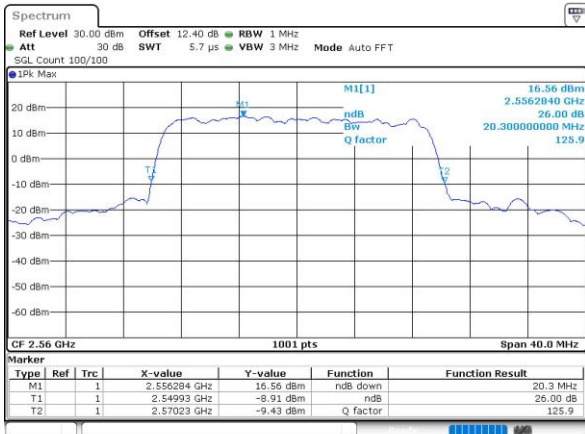

Date: 10.OCT.2018 07:24:33

Middle Channel / 15MHz / 16QAM

Date: 10.OCT.2018 07:12:445

Highest Channel / 15MHz / QPSK

Date: 10.OCT.2018 07:27:17

Highest Channel / 15MHz / 16QAM

Date: 10.OCT.2018 07:12:7128

LTE Band 7

Lowest Channel / 20MHz / QPSK

Date: 10.OCT.2018 07:37:17

Lowest Channel / 20MHz / 16QAM

Date: 10.OCT.2018 07:37:28

Middle Channel / 20MHz / QPSK

Date: 10.OCT.2018 07:43:59

Middle Channel / 20MHz / 16QAM

Date: 10.OCT.2018 07:44:11

Highest Channel / 20MHz / QPSK

Date: 10.OCT.2018 07:46:43

Highest Channel / 20MHz / 16QAM

Date: 10.OCT.2018 07:46:54

**Occupied Bandwidth**

Mode	LTE Band 7 : 99%OBW(MHz)											
	1.4MHz		3MHz		5MHz		10MHz		15MHz		20MHz	
BW	QPSK	16QAM	QPSK	16QAM	QPSK	16QAM	QPSK	16QAM	QPSK	16QAM	QPSK	16QAM
Mod.	QPSK	16QAM	QPSK	16QAM	QPSK	16QAM	QPSK	16QAM	QPSK	16QAM	QPSK	16QAM
Lowest CH	-	-	-	-	4.50	4.49	9.03	8.99	13.49	13.46	18.38	18.22
Middle CH	-	-	-	-	4.51	4.49	9.01	9.03	13.46	13.52	18.34	18.46
Highest CH	-	-	-	-	4.51	4.51	9.05	9.05	13.52	13.43	18.46	18.18