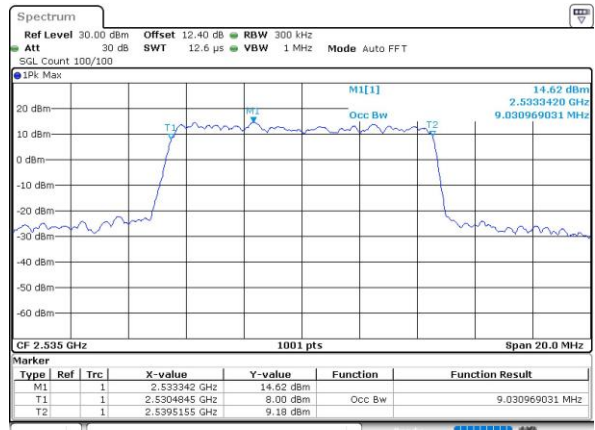

Date: 10.OCT.2018 06:49:50

Highest Channel / 5MHz / QPSK

Date: 10.OCT.2018 06:52:22

Highest Channel / 5MHz / 16QAM

Date: 10.OCT.2018 06:52:33

LTE Band 7

Lowest Channel / 10MHz / QPSK

Date: 10.OCT.2018 06:59:05

Lowest Channel / 10MHz / 16QAM

Date: 10.OCT.2018 06:59:16

Middle Channel / 10MHz / QPSK

Date: 10.OCT.2018 07:05:47

Middle Channel / 10MHz / 16QAM

Date: 10.OCT.2018 07:05:58

Highest Channel / 10MHz / QPSK

Date: 10.OCT.2018 07:08:30

Highest Channel / 10MHz / 16QAM

Date: 10.OCT.2018 07:08:42

LTE Band 7

Lowest Channel / 15MHz / QPSK

Date: 10.OCT.2018 07:17:28

Lowest Channel / 15MHz / 16QAM

Date: 10.OCT.2018 07:11:40

Middle Channel / 15MHz / QPSK