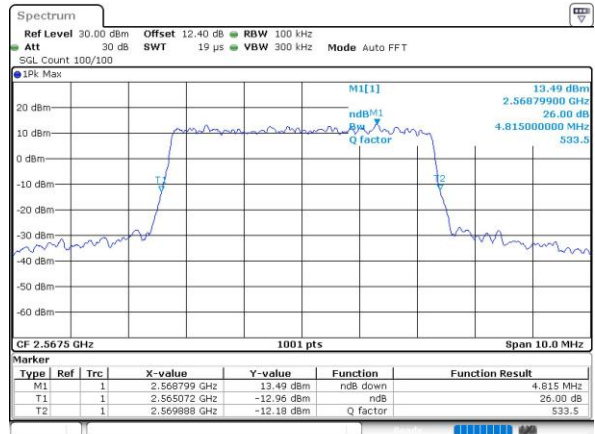

Date: 10.OCT.2018 07:53:39

Highest Channel / 1RB

Date: 10.OCT.2018 07:53:49

Highest Channel / Full RB

Date: 10.OCT.2018 07:53:59

**26dB Bandwidth**

Mode	LTE Band 7 : 26dB BW(MHz)											
	1.4MHz		3MHz		5MHz		10MHz		15MHz		20MHz	
BW	QPSK	16QAM	QPSK	16QAM	QPSK	16QAM	QPSK	16QAM	QPSK	16QAM	QPSK	16QAM
Mod.	QPSK	16QAM	QPSK	16QAM	QPSK	16QAM	QPSK	16QAM	QPSK	16QAM	QPSK	16QAM
Lowest CH	-	-	-	-	4.87	4.94	9.77	9.77	14.54	14.39	20.02	20.14
Middle CH	-	-	-	-	4.96	4.96	9.83	9.65	14.42	14.51	20.22	20.10
Highest CH	-	-	-	-	4.85	4.82	9.69	9.89	14.48	14.48	20.30	20.30

LTE Band 7

Lowest Channel / 5MHz / QPSK

Date: 10.OCT.2018 06:25:15

Lowest Channel / 5MHz / 16QAM

Date: 10.OCT.2018 06:25:26

Middle Channel / 5MHz / QPSK

Date: 10.OCT.2018 06:58:01

Middle Channel / 5MHz / 16QAM

Date: 10.OCT.2018 06:58:12

Highest Channel / 5MHz / QPSK

Date: 10.OCT.2018 06:52:45

Highest Channel / 5MHz / 16QAM

Date: 10.OCT.2018 06:52:56

LTE Band 7

Lowest Channel / 10MHz / QPSK

Date: 10.OCT.2018 06:59:27