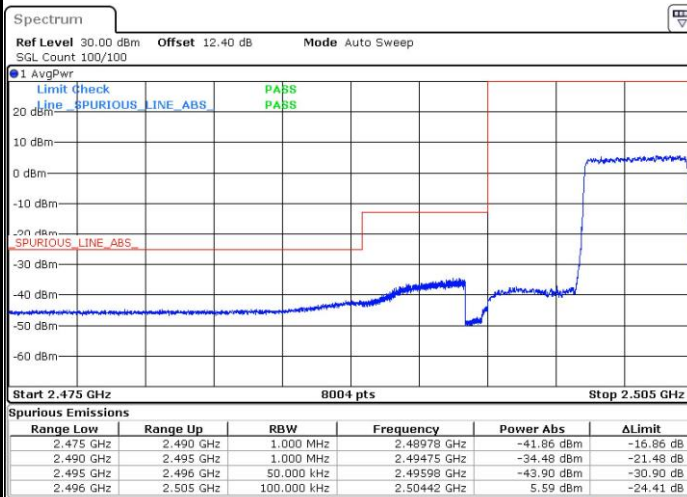

Lowest Band Edge / Full RB