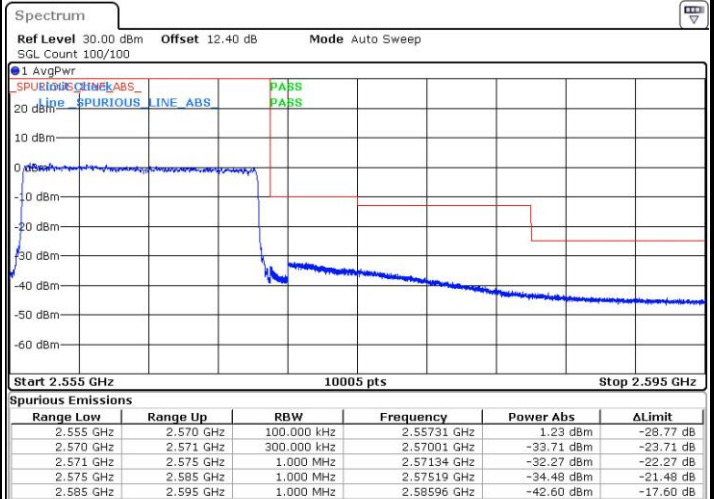

Date: 10.OCT.2018 07:02:38

Highest Band Edge / Full RB

Date: 10.OCT.2018 07:12:04

LTE Band 7 / 10MHz / 16QAM

Lowest Band Edge / 1 RB

Date: 10.OCT.2018 07:01:38

Highest Band Edge / 1 RB

Date: 10.OCT.2018 07:11:04

Lowest Band Edge / Full RB

Date: 10.OCT.2018 07:03:37

Highest Band Edge / Full RB

Date: 10.OCT.2018 07:13:04

**LTE Band 7 / 15MHz / QPSK**

**Lowest Band Edge / 1 RB**

**Highest Band Edge / 1 RB**

**Lowest Band Edge / Full RB**

**Highest Band Edge / Full RB**

LTE Band 7 / 15MHz / 16QAM

Lowest Band Edge / 1 RB

Date: 10.OCT.2018 07:20:02

Highest Band Edge / 1 RB

Date: 10.OCT.2018 07:29:27

Lowest Band Edge / Full RB

Date: 10.OCT.2018 07:22:01

Highest Band Edge / Full RB

Date: 10.OCT.2018 07:31:27