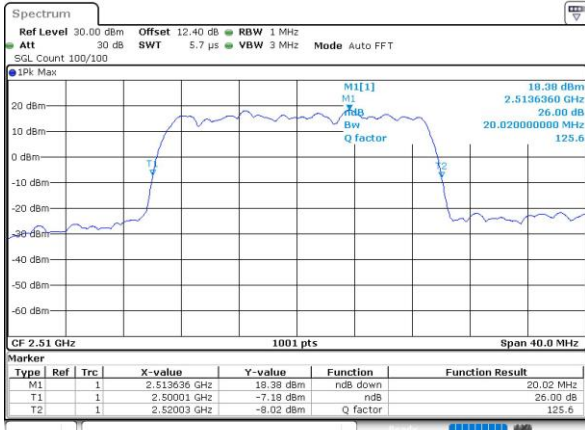

LTE Band 7

Lowest Channel / 20MHz / QPSK

Date: 10.OCT.2018 07:37:17