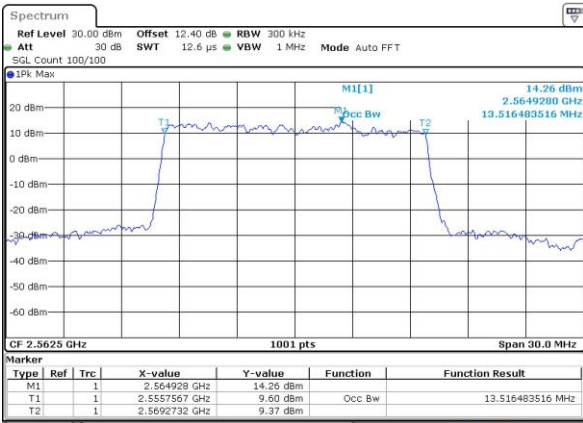

Highest Channel / 10MHz / 16QAM

Date: 10.OCT.2018 07:08:42

LTE Band 7

Lowest Channel / 15MHz / QPSK

Date: 10.OCT.2018 07:17:28

Lowest Channel / 15MHz / 16QAM

Date: 10.OCT.2018 07:11:40

Middle Channel / 15MHz / QPSK

Date: 10.OCT.2018 07:24:11

Middle Channel / 15MHz / 16QAM

Date: 10.OCT.2018 07:24:22

Highest Channel / 15MHz / QPSK

Date: 10.OCT.2018 07:26:54

Highest Channel / 15MHz / 16QAM

Date: 10.OCT.2018 07:27:05

LTE Band 7