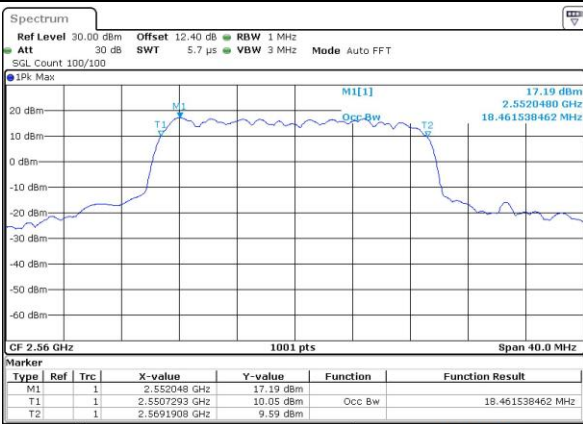

Date: 10.OCT.2018 07:24:11

Middle Channel / 15MHz / 16QAM

Date: 10.OCT.2018 07:24:22

Highest Channel / 15MHz / QPSK

Date: 10.OCT.2018 07:26:54

Highest Channel / 15MHz / 16QAM

Date: 10.OCT.2018 07:27:05

LTE Band 7

Lowest Channel / 20MHz / QPSK

Date: 10.OCT.2018 07:36:54

Lowest Channel / 20MHz / 16QAM

Date: 10.OCT.2018 07:37:06

Middle Channel / 20MHz / QPSK

Date: 10.OCT.2018 07:43:37

Middle Channel / 20MHz / 16QAM

Date: 10.OCT.2018 07:43:48

Highest Channel / 20MHz / QPSK

Date: 10.OCT.2018 07:46:20

Highest Channel / 20MHz / 16QAM

Date: 10.OCT.2018 07:46:32