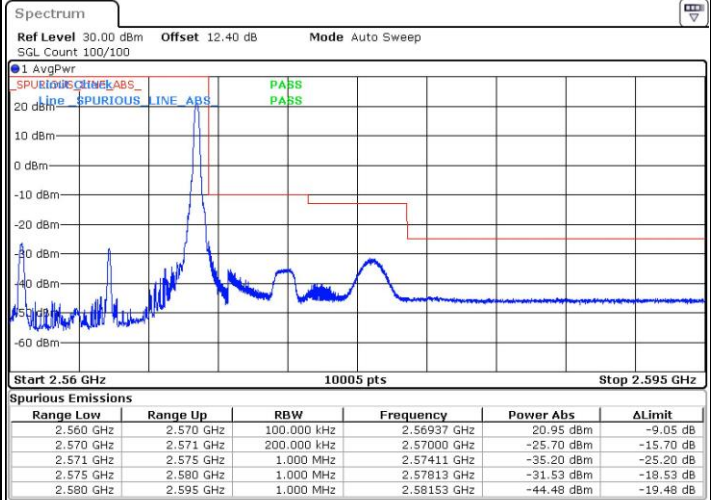

### Highest Band Edge / Full RB

LTE Band 7 / 5MHz / 16QAM

Lowest Band Edge / 1 RB

Date: 10.OCT.2018 06:27:26

Highest Band Edge / 1 RB

Date: 10.OCT.2018 06:54:56

Lowest Band Edge / Full RB

Date: 10.OCT.2018 06:29:25

Highest Band Edge / Full RB

Date: 10.OCT.2018 06:56:55

LTE Band 7 / 10MHz / QPSK

Lowest Band Edge / 1 RB

Date: 10.OCT.2018 07:00:38

Highest Band Edge / 1 RB

Date: 10.OCT.2018 07:10:04

Lowest Band Edge / Full RB

Date: 10.OCT.2018 07:02:38

Highest Band Edge / Full RB

Date: 10.OCT.2018 07:12:04

LTE Band 7 / 10MHz / 16QAM

Lowest Band Edge / 1 RB

Date: 10.OCT.2018 07:01:38

Highest Band Edge / 1 RB

Date: 10.OCT.2018 07:11:04

Lowest Band Edge / Full RB

Date: 10.OCT.2018 07:03:37

Highest Band Edge / Full RB

Date: 10.OCT.2018 07:13:04

**LTE Band 7 / 15MHz / QPSK**

**Lowest Band Edge / 1 RB**

**Highest Band Edge / 1 RB**

**Lowest Band Edge / Full RB**