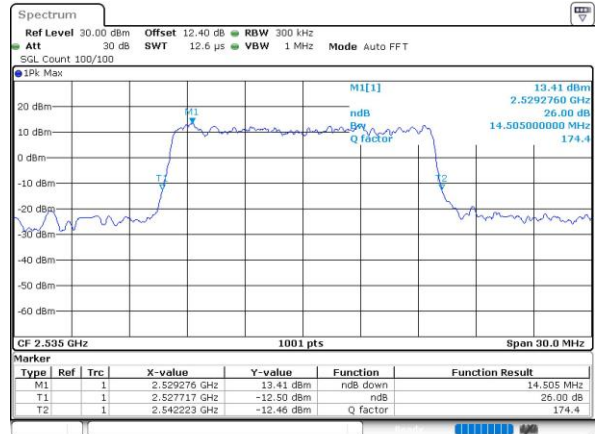

Highest Channel / 10MHz / 16QAM

Date: 10.OCT.2018 07:09:05

LTE Band 7

Lowest Channel / 15MHz / QPSK

Date: 10.OCT.2018 07:17:51

Lowest Channel / 15MHz / 16QAM

Date: 10.OCT.2018 07:11:03

Middle Channel / 15MHz / QPSK

Date: 10.OCT.2018 07:24:33

Middle Channel / 15MHz / 16QAM

Date: 10.OCT.2018 07:12:445

Highest Channel / 15MHz / QPSK

Date: 10.OCT.2018 07:27:17

Highest Channel / 15MHz / 16QAM

Date: 10.OCT.2018 07:12:7128

LTE Band 7