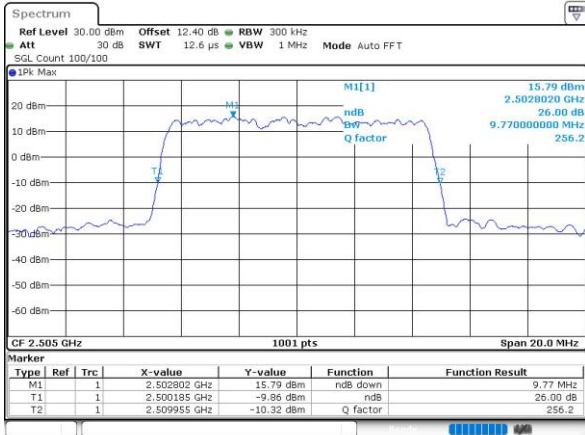

Date: 10.OCT.2018 07:53:39

Highest Channel / 1RB

Date: 10.OCT.2018 07:53:49

Highest Channel / Full RB

Date: 10.OCT.2018 07:53:59

**26dB Bandwidth**

Mode	LTE Band 7 : 26dB BW(MHz)											
	1.4MHz		3MHz		5MHz		10MHz		15MHz		20MHz	
BW	QPSK	16QAM	QPSK	16QAM	QPSK	16QAM	QPSK	16QAM	QPSK	16QAM	QPSK	16QAM
Mod.	QPSK	16QAM	QPSK	16QAM	QPSK	16QAM	QPSK	16QAM	QPSK	16QAM	QPSK	16QAM
Lowest CH	-	-	-	-	4.87	4.94	9.77	9.77	14.54	14.39	20.02	20.14
Middle CH	-	-	-	-	4.96	4.96	9.83	9.65	14.42	14.51	20.22	20.10
Highest CH	-	-	-	-	4.85	4.82	9.69	9.89	14.48	14.48	20.30	20.30

Date: 10.OCT.2018 06:58:12

Highest Channel / 5MHz / QPSK

Date: 10.OCT.2018 06:52:45

Highest Channel / 5MHz / 16QAM

Date: 10.OCT.2018 06:52:56

LTE Band 7

Lowest Channel / 10MHz / QPSK

Date: 10.OCT.2018 06:59:27