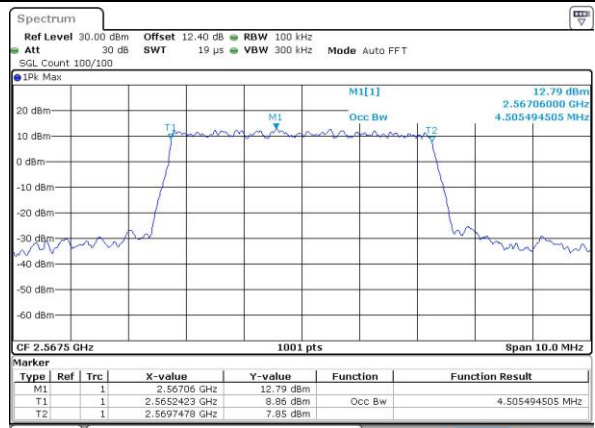

Highest Channel / 20MHz / QPSK

Date: 10.OCT.2018 07:46:43

Highest Channel / 20MHz / 16QAM

Date: 10.OCT.2018 07:46:54

**Occupied Bandwidth**

Mode	LTE Band 7 : 99%OBW(MHz)											
	1.4MHz		3MHz		5MHz		10MHz		15MHz		20MHz	
BW	QPSK	16QAM	QPSK	16QAM	QPSK	16QAM	QPSK	16QAM	QPSK	16QAM	QPSK	16QAM
Mod.	QPSK	16QAM	QPSK	16QAM	QPSK	16QAM	QPSK	16QAM	QPSK	16QAM	QPSK	16QAM
Lowest CH	-	-	-	-	4.50	4.49	9.03	8.99	13.49	13.46	18.38	18.22
Middle CH	-	-	-	-	4.51	4.49	9.01	9.03	13.46	13.52	18.34	18.46
Highest CH	-	-	-	-	4.51	4.51	9.05	9.05	13.52	13.43	18.46	18.18

LTE Band 7

Lowest Channel / 5MHz / QPSK

Date: 10.OCT.2018 06:24:52

Lowest Channel / 5MHz / 16QAM

Date: 10.OCT.2018 06:25:04

Middle Channel / 5MHz / QPSK

Date: 10.OCT.2018 06:49:38

Middle Channel / 5MHz / 16QAM

Date: 10.OCT.2018 06:49:50

Highest Channel / 5MHz / QPSK

Date: 10.OCT.2018 06:52:22

Highest Channel / 5MHz / 16QAM

Date: 10.OCT.2018 06:52:33

LTE Band 7

Lowest Channel / 10MHz / QPSK

Date: 10.OCT.2018 06:59:05