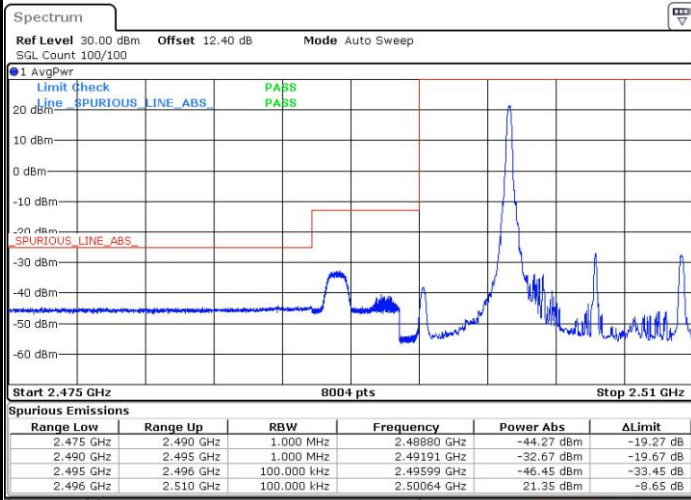

### Highest Band Edge / Full RB

LTE Band 7 / 5MHz / 16QAM

Lowest Band Edge / 1 RB

Date: 10.OCT.2018 06:27:26

Highest Band Edge / 1 RB

Date: 10.OCT.2018 06:54:56

Lowest Band Edge / Full RB

Date: 10.OCT.2018 06:29:25

Highest Band Edge / Full RB

Date: 10.OCT.2018 06:56:55

LTE Band 7 / 10MHz / QPSK

Lowest Band Edge / 1 RB

Date: 10.OCT.2018 07:00:38

Highest Band Edge / 1 RB

Date: 10.OCT.2018 07:10:04

Lowest Band Edge / Full RB

Date: 10.OCT.2018 07:02:38

Highest Band Edge / Full RB

Date: 10.OCT.2018 07:12:04

LTE Band 7 / 10MHz / 16QAM

Lowest Band Edge / 1 RB

Date: 10.OCT.2018 07:01:38

Highest Band Edge / 1 RB

Date: 10.OCT.2018 07:11:04

Lowest Band Edge / Full RB

Date: 10.OCT.2018 07:03:37

Highest Band Edge / Full RB

Date: 10.OCT.2018 07:13:04

**LTE Band 7 / 15MHz / QPSK**

**Lowest Band Edge / 1 RB**

**Highest Band Edge / 1 RB**

**Lowest Band Edge / Full RB**