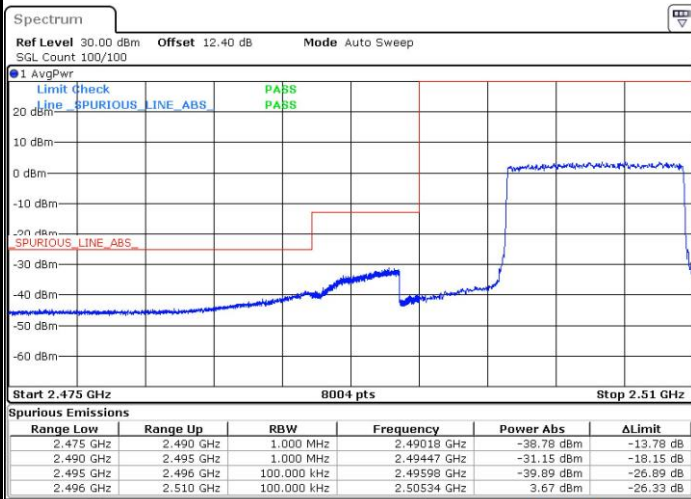

### Highest Band Edge / Full RB

LTE Band 7 / 5MHz / 16QAM

Lowest Band Edge / 1 RB

Date: 10.OCT.2018 06:27:26

Highest Band Edge / 1 RB

Date: 10.OCT.2018 06:54:56

Lowest Band Edge / Full RB

Date: 10.OCT.2018 06:29:25

Highest Band Edge / Full RB

Date: 10.OCT.2018 06:56:55

LTE Band 7 / 10MHz / QPSK

Lowest Band Edge / 1 RB

Date: 10.OCT.2018 07:00:38

Highest Band Edge / 1 RB

Date: 10.OCT.2018 07:10:04

Lowest Band Edge / Full RB

Date: 10.OCT.2018 07:02:38

Highest Band Edge / Full RB

Date: 10.OCT.2018 07:12:04

LTE Band 7 / 10MHz / 16QAM

Lowest Band Edge / 1 RB

Date: 10.OCT.2018 07:01:38

Highest Band Edge / 1 RB

Date: 10.OCT.2018 07:11:04

Lowest Band Edge / Full RB

Date: 10.OCT.2018 07:03:37

Highest Band Edge / Full RB

Date: 10.OCT.2018 07:13:04

**LTE Band 7 / 15MHz / QPSK**

**Lowest Band Edge / 1 RB**

**Highest Band Edge / 1 RB**

**Lowest Band Edge / Full RB**