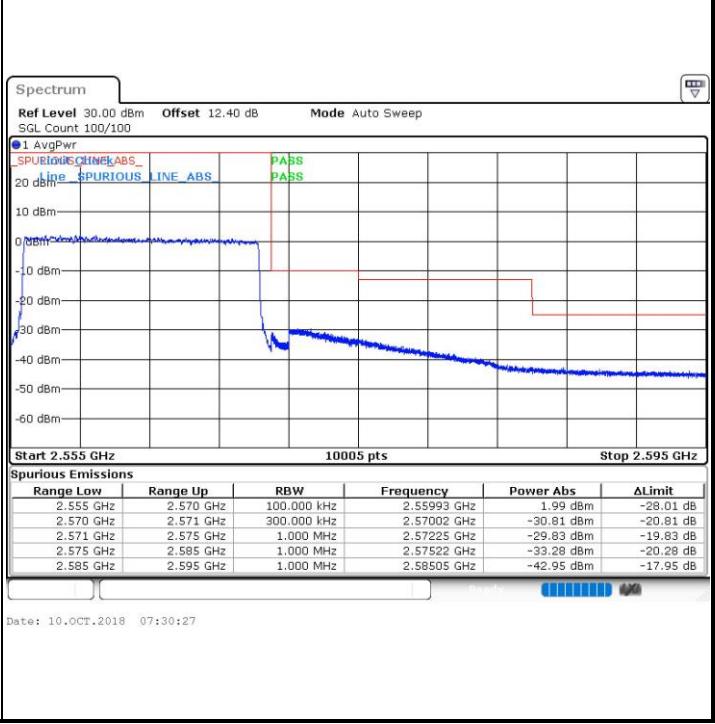

Highest Band Edge / Full RB

Date: 10.OCT.2018 06:56:55

LTE Band 7 / 10MHz / QPSK

Lowest Band Edge / 1 RB

Date: 10.OCT.2018 07:00:38

Highest Band Edge / 1 RB

Date: 10.OCT.2018 07:10:04

Lowest Band Edge / Full RB

Date: 10.OCT.2018 07:02:38

Highest Band Edge / Full RB

Date: 10.OCT.2018 07:12:04

LTE Band 7 / 10MHz / 16QAM

Lowest Band Edge / 1 RB

Date: 10.OCT.2018 07:01:38

Highest Band Edge / 1 RB

Date: 10.OCT.2018 07:11:04

Lowest Band Edge / Full RB

Date: 10.OCT.2018 07:03:37

Highest Band Edge / Full RB

Date: 10.OCT.2018 07:13:04

**LTE Band 7 / 15MHz / QPSK**

**Lowest Band Edge / 1 RB**

**Highest Band Edge / 1 RB**

**Lowest Band Edge / Full RB**

**Highest Band Edge / Full RB**

LTE Band 7 / 15MHz / 16QAM

Lowest Band Edge / 1 RB

Date: 10.OCT.2018 07:20:02

Highest Band Edge / 1 RB

Date: 10.OCT.2018 07:29:27

Lowest Band Edge / Full RB

Date: 10.OCT.2018 07:22:01