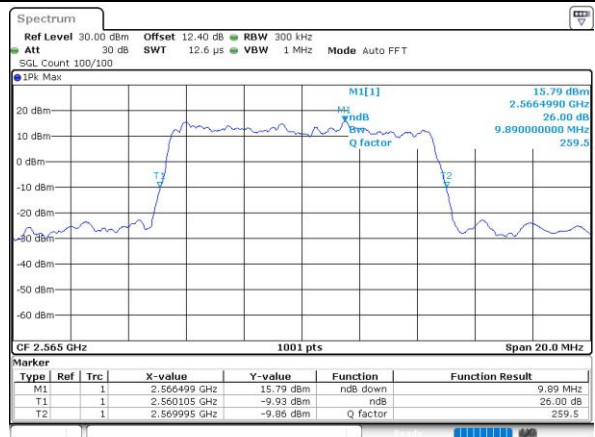

Highest Channel / 10MHz / 16QAM

Date: 10.OCT.2018 07:09:05

LTE Band 7

Lowest Channel / 15MHz / QPSK

Date: 10.OCT.2018 07:17:51

Lowest Channel / 15MHz / 16QAM

Date: 10.OCT.2018 07:11:03

Middle Channel / 15MHz / QPSK