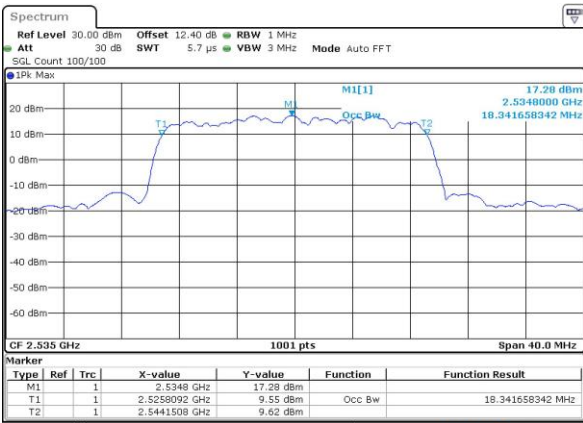

Lowest Channel / 20MHz / QPSK

Date: 10.OCT.2018 07:36:54

Lowest Channel / 20MHz / 16QAM

Date: 10.OCT.2018 07:37:06

Middle Channel / 20MHz / QPSK

Date: 10.OCT.2018 07:43:37

Middle Channel / 20MHz / 16QAM

Date: 10.OCT.2018 07:43:48

Highest Channel / 20MHz / QPSK

Date: 10.OCT.2018 07:46:20

Highest Channel / 20MHz / 16QAM

Date: 10.OCT.2018 07:46:32