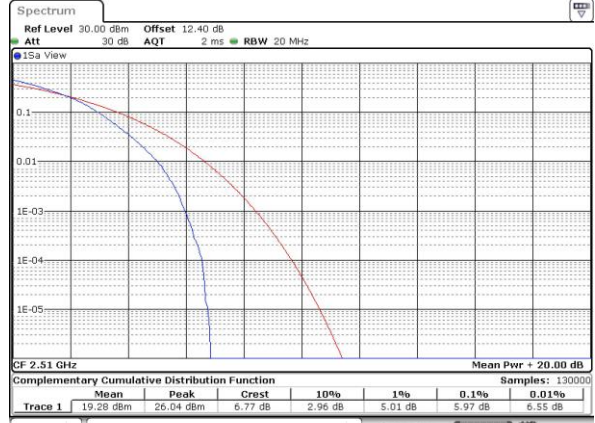

LTE Band 7 / 20MHz / 16QAM

Lowest Channel / 1RB

Date: 10.OCT.2018 07:53:07

Lowest Channel / Full RB

Date: 10.OCT.2018 07:53:17

Middle Channel / 1RB

Date: 10.OCT.2018 07:53:27

Middle Channel / Full RB

Date: 10.OCT.2018 07:53:39

Highest Channel / 1RB

Date: 10.OCT.2018 07:53:49

Highest Channel / Full RB

Date: 10.OCT.2018 07:53:59

**26dB Bandwidth**

Mode	LTE Band 7 : 26dB BW(MHz)											
	1.4MHz		3MHz		5MHz		10MHz		15MHz		20MHz	
BW	QPSK	16QAM	QPSK	16QAM	QPSK	16QAM	QPSK	16QAM	QPSK	16QAM	QPSK	16QAM
Mod.	QPSK	16QAM	QPSK	16QAM	QPSK	16QAM	QPSK	16QAM	QPSK	16QAM	QPSK	16QAM
Lowest CH	-	-	-	-	4.87	4.94	9.77	9.77	14.54	14.39	20.02	20.14
Middle CH	-	-	-	-	4.96	4.96	9.83	9.65	14.42	14.51	20.22	20.10
Highest CH	-	-	-	-	4.85	4.82	9.69	9.89	14.48	14.48	20.30	20.30