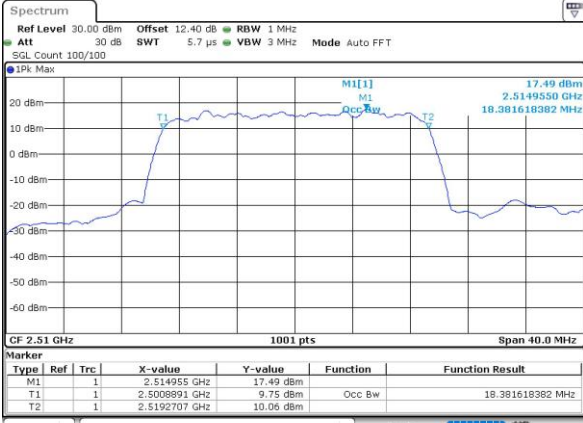

LTE Band 7

Lowest Channel / 20MHz / QPSK

Date: 10.OCT.2018 07:36:54