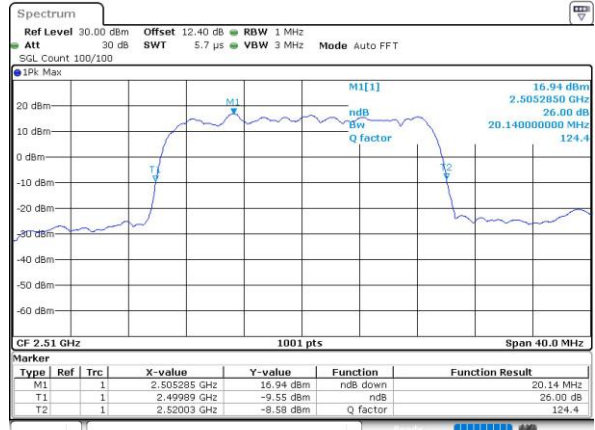

Lowest Channel / 20MHz / 16QAM

Date: 10.OCT.2018 07:37:28