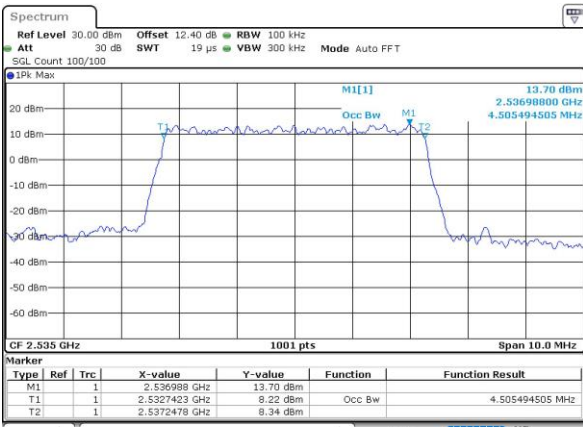

Highest Channel / 20MHz / QPSK

Date: 10.OCT.2018 07:46:43

Highest Channel / 20MHz / 16QAM

Date: 10.OCT.2018 07:46:54

**Occupied Bandwidth**

Mode	LTE Band 7 : 99%OBW(MHz)											
	1.4MHz		3MHz		5MHz		10MHz		15MHz		20MHz	
BW	QPSK	16QAM	QPSK	16QAM	QPSK	16QAM	QPSK	16QAM	QPSK	16QAM	QPSK	16QAM
Mod.	QPSK	16QAM	QPSK	16QAM	QPSK	16QAM	QPSK	16QAM	QPSK	16QAM	QPSK	16QAM
Lowest CH	-	-	-	-	4.50	4.49	9.03	8.99	13.49	13.46	18.38	18.22
Middle CH	-	-	-	-	4.51	4.49	9.01	9.03	13.46	13.52	18.34	18.46
Highest CH	-	-	-	-	4.51	4.51	9.05	9.05	13.52	13.43	18.46	18.18

LTE Band 7

Lowest Channel / 5MHz / QPSK

Date: 10.OCT.2018 06:24:52

Lowest Channel / 5MHz / 16QAM

Date: 10.OCT.2018 06:25:04

Middle Channel / 5MHz / QPSK

Date: 10.OCT.2018 06:49:38

Middle Channel / 5MHz / 16QAM

Date: 10.OCT.2018 06:49:50

Highest Channel / 5MHz / QPSK

Date: 10.OCT.2018 06:52:22

Highest Channel / 5MHz / 16QAM

Date: 10.OCT.2018 06:52:33

LTE Band 7

Lowest Channel / 10MHz / QPSK

Date: 10.OCT.2018 06:59:05