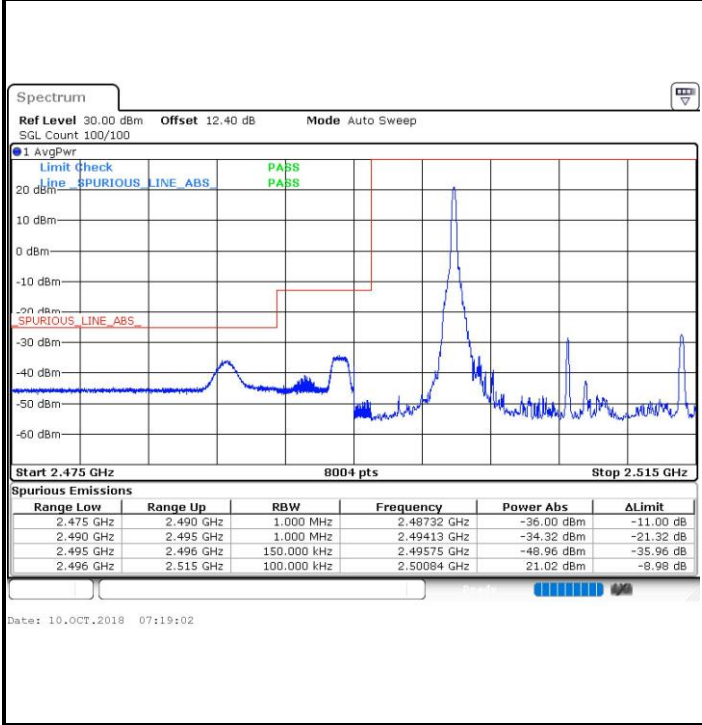

Highest Band Edge / Full RB

Date: 10.OCT.2018 06:56:55

LTE Band 7 / 10MHz / QPSK

Lowest Band Edge / 1 RB

Date: 10.OCT.2018 07:00:38

Highest Band Edge / 1 RB

Date: 10.OCT.2018 07:10:04

Lowest Band Edge / Full RB

Date: 10.OCT.2018 07:02:38

Highest Band Edge / Full RB

Date: 10.OCT.2018 07:12:04

LTE Band 7 / 10MHz / 16QAM

Lowest Band Edge / 1 RB

Date: 10.OCT.2018 07:01:38

Highest Band Edge / 1 RB

Date: 10.OCT.2018 07:11:04

Lowest Band Edge / Full RB

Date: 10.OCT.2018 07:03:37

Highest Band Edge / Full RB

Date: 10.OCT.2018 07:13:04

**LTE Band 7 / 15MHz / QPSK**

**Lowest Band Edge / 1 RB**

**Highest Band Edge / 1 RB**

**Lowest Band Edge / Full RB**

**Highest Band Edge / Full RB**

LTE Band 7 / 15MHz / 16QAM

Lowest Band Edge / 1 RB

Date: 10.OCT.2018 07:20:02

Highest Band Edge / 1 RB

Date: 10.OCT.2018 07:29:27

Lowest Band Edge / Full RB

Date: 10.OCT.2018 07:22:01