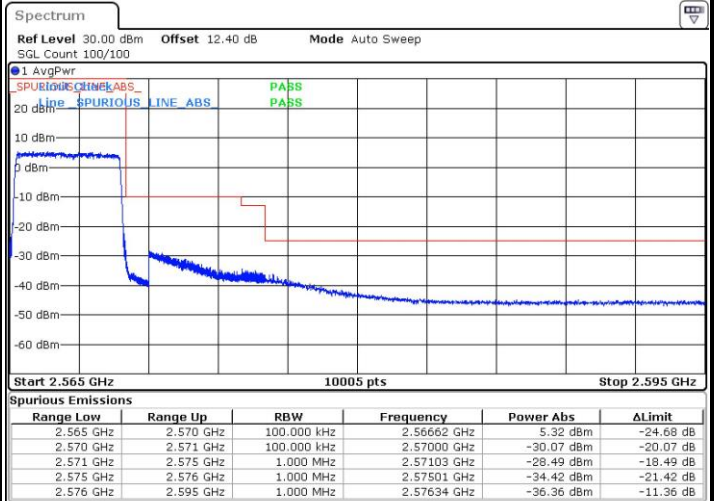

### Lowest Band Edge / Full RB

### Highest Band Edge / Full RB

LTE Band 7 / 5MHz / 16QAM

Lowest Band Edge / 1 RB

Date: 10.OCT.2018 06:27:26

Highest Band Edge / 1 RB

Date: 10.OCT.2018 06:54:56

Lowest Band Edge / Full RB

Date: 10.OCT.2018 06:29:25

Highest Band Edge / Full RB

Date: 10.OCT.2018 06:56:55

LTE Band 7 / 10MHz / QPSK

Lowest Band Edge / 1 RB

Date: 10.OCT.2018 07:00:38

Highest Band Edge / 1 RB

Date: 10.OCT.2018 07:10:04

Lowest Band Edge / Full RB

Date: 10.OCT.2018 07:02:38

Highest Band Edge / Full RB

Date: 10.OCT.2018 07:12:04

LTE Band 7 / 10MHz / 16QAM

Lowest Band Edge / 1 RB

Date: 10.OCT.2018 07:01:38

Highest Band Edge / 1 RB

Date: 10.OCT.2018 07:11:04