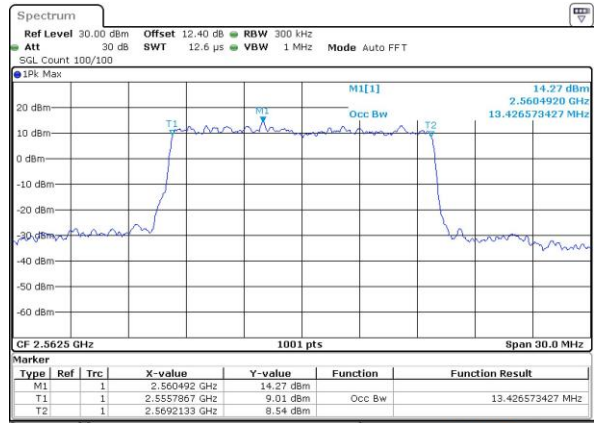

Highest Channel / 10MHz / 16QAM

Date: 10.OCT.2018 07:08:42

LTE Band 7

Lowest Channel / 15MHz / QPSK

Date: 10.OCT.2018 07:17:28

Lowest Channel / 15MHz / 16QAM

Date: 10.OCT.2018 07:11:40

Middle Channel / 15MHz / QPSK

Date: 10.OCT.2018 07:24:11

Middle Channel / 15MHz / 16QAM

Date: 10.OCT.2018 07:24:22

Highest Channel / 15MHz / QPSK

Date: 10.OCT.2018 07:26:54

Highest Channel / 15MHz / 16QAM

Date: 10.OCT.2018 07:27:05

LTE Band 7