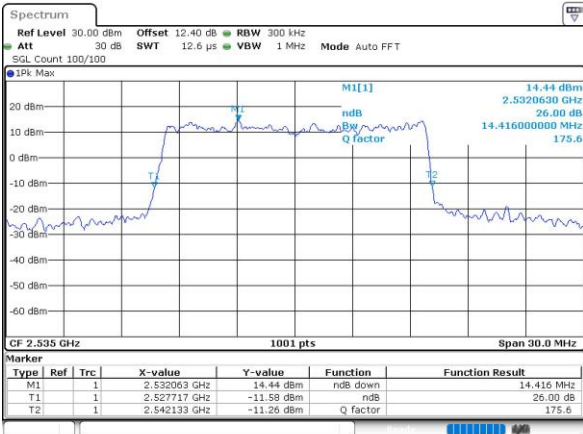

Highest Channel / 10MHz / 16QAM

Date: 10.OCT.2018 07:09:05

LTE Band 7

Lowest Channel / 15MHz / QPSK

Date: 10.OCT.2018 07:17:51

Lowest Channel / 15MHz / 16QAM

Date: 10.OCT.2018 07:11:03

Middle Channel / 15MHz / QPSK

Date: 10.OCT.2018 07:24:33

Middle Channel / 15MHz / 16QAM

Date: 10.OCT.2018 07:12:445

Highest Channel / 15MHz / QPSK

Date: 10.OCT.2018 07:27:17

Highest Channel / 15MHz / 16QAM

Date: 10.OCT.2018 07:12:7128

LTE Band 7