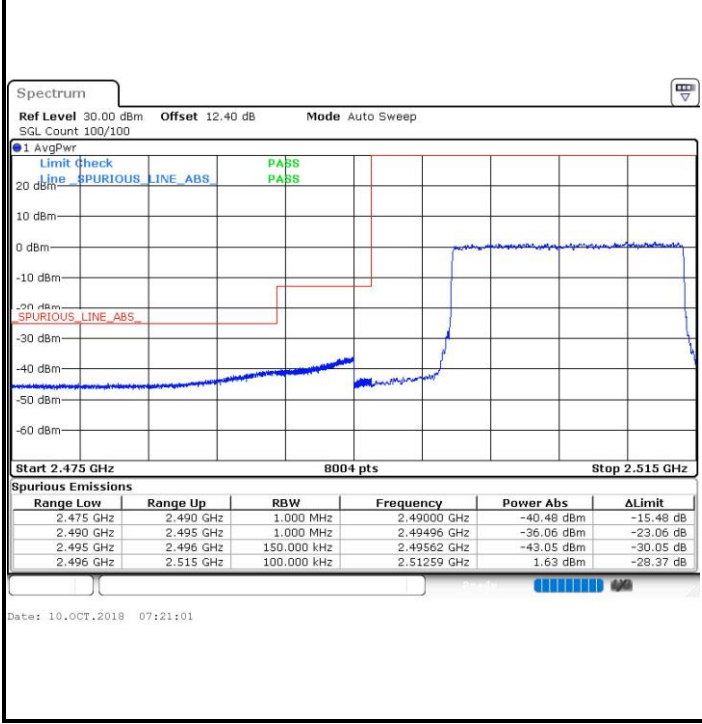

Highest Band Edge / Full RB

Date: 10.OCT.2018 06:56:55

LTE Band 7 / 10MHz / QPSK

Lowest Band Edge / 1 RB

Date: 10.OCT.2018 07:00:38

Highest Band Edge / 1 RB

Date: 10.OCT.2018 07:10:04

Lowest Band Edge / Full RB

Date: 10.OCT.2018 07:02:38

Highest Band Edge / Full RB

Date: 10.OCT.2018 07:12:04

LTE Band 7 / 10MHz / 16QAM

Lowest Band Edge / 1 RB

Date: 10.OCT.2018 07:01:38

Highest Band Edge / 1 RB

Date: 10.OCT.2018 07:11:04

Lowest Band Edge / Full RB

Date: 10.OCT.2018 07:03:37

Highest Band Edge / Full RB

Date: 10.OCT.2018 07:13:04

**LTE Band 7 / 15MHz / QPSK**

**Lowest Band Edge / 1 RB**

**Highest Band Edge / 1 RB**

**Lowest Band Edge / Full RB**

**Highest Band Edge / Full RB**

LTE Band 7 / 15MHz / 16QAM

Lowest Band Edge / 1 RB

Date: 10.OCT.2018 07:20:02

Highest Band Edge / 1 RB

Date: 10.OCT.2018 07:29:27

Lowest Band Edge / Full RB

Date: 10.OCT.2018 07:22:01