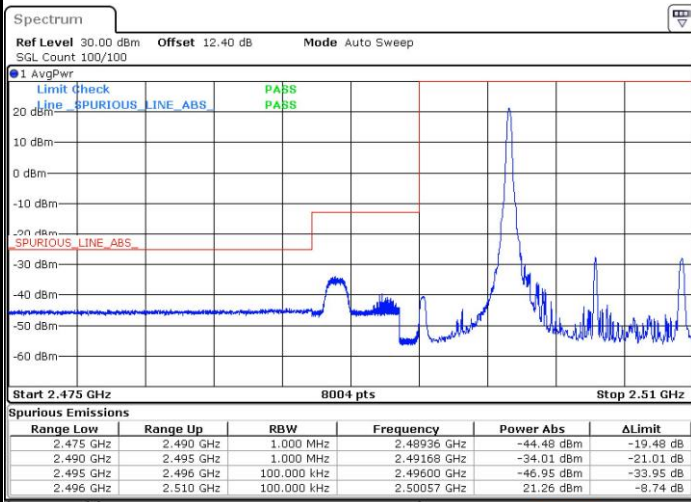

Highest Band Edge / Full RB

Date: 10.OCT.2018 06:56:55

LTE Band 7 / 10MHz / QPSK

Lowest Band Edge / 1 RB

Date: 10.OCT.2018 07:00:38

Highest Band Edge / 1 RB

Date: 10.OCT.2018 07:10:04

Lowest Band Edge / Full RB

Date: 10.OCT.2018 07:02:38

Highest Band Edge / Full RB

Date: 10.OCT.2018 07:12:04

LTE Band 7 / 10MHz / 16QAM

Lowest Band Edge / 1 RB

Date: 10.OCT.2018 07:01:38

Highest Band Edge / 1 RB

Date: 10.OCT.2018 07:11:04

Lowest Band Edge / Full RB

Date: 10.OCT.2018 07:03:37

Highest Band Edge / Full RB

Date: 10.OCT.2018 07:13:04

**LTE Band 7 / 15MHz / QPSK**

**Lowest Band Edge / 1 RB**

**Highest Band Edge / 1 RB**

**Lowest Band Edge / Full RB**

**Highest Band Edge / Full RB**

LTE Band 7 / 15MHz / 16QAM

Lowest Band Edge / 1 RB

Date: 10.OCT.2018 07:20:02

Highest Band Edge / 1 RB

Date: 10.OCT.2018 07:29:27

Lowest Band Edge / Full RB

Date: 10.OCT.2018 07:22:01