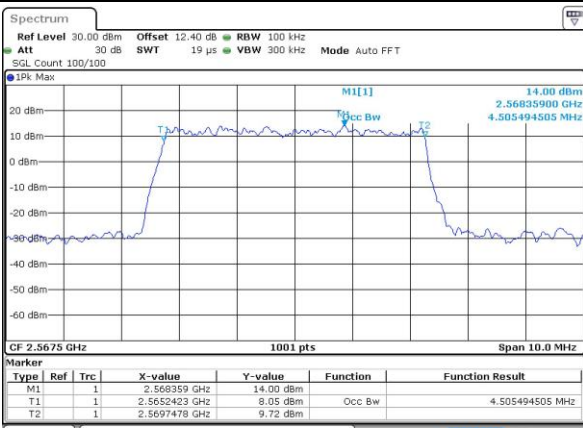

Highest Channel / 20MHz / QPSK

Date: 10.OCT.2018 07:46:43

Highest Channel / 20MHz / 16QAM

Date: 10.OCT.2018 07:46:54

**Occupied Bandwidth**

Mode	LTE Band 7 : 99%OBW(MHz)											
	1.4MHz		3MHz		5MHz		10MHz		15MHz		20MHz	
BW	QPSK	16QAM	QPSK	16QAM	QPSK	16QAM	QPSK	16QAM	QPSK	16QAM	QPSK	16QAM
Mod.	QPSK	16QAM	QPSK	16QAM	QPSK	16QAM	QPSK	16QAM	QPSK	16QAM	QPSK	16QAM
Lowest CH	-	-	-	-	4.50	4.49	9.03	8.99	13.49	13.46	18.38	18.22
Middle CH	-	-	-	-	4.51	4.49	9.01	9.03	13.46	13.52	18.34	18.46
Highest CH	-	-	-	-	4.51	4.51	9.05	9.05	13.52	13.43	18.46	18.18

LTE Band 7

Lowest Channel / 5MHz / QPSK

Date: 10.OCT.2018 06:24:52

Lowest Channel / 5MHz / 16QAM

Date: 10.OCT.2018 06:25:04

Middle Channel / 5MHz / QPSK

Date: 10.OCT.2018 06:49:38

Middle Channel / 5MHz / 16QAM

Date: 10.OCT.2018 06:49:50

Highest Channel / 5MHz / QPSK

Date: 10.OCT.2018 06:52:22

Highest Channel / 5MHz / 16QAM

Date: 10.OCT.2018 06:52:33

LTE Band 7

Lowest Channel / 10MHz / QPSK

Date: 10.OCT.2018 06:59:05