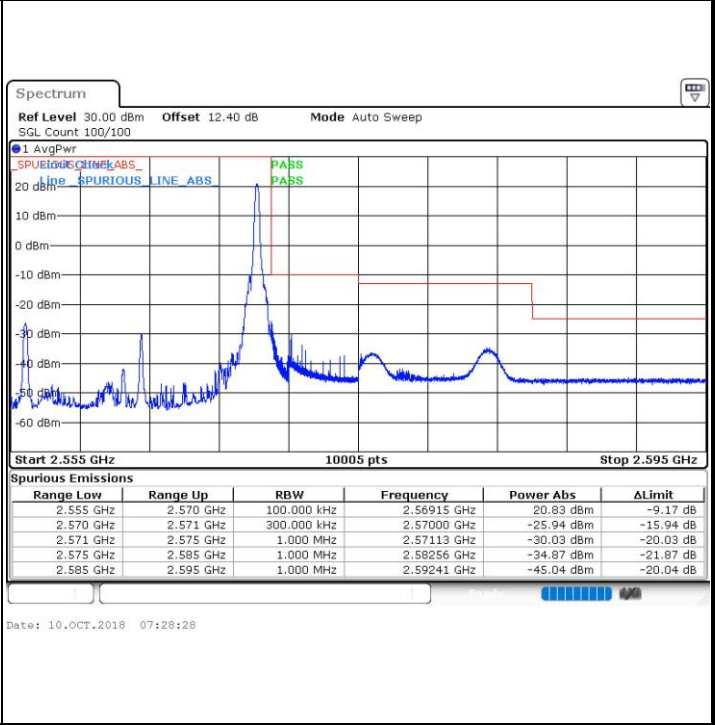

Highest Band Edge / Full RB

Date: 10.OCT.2018 06:56:55

LTE Band 7 / 10MHz / QPSK

Lowest Band Edge / 1 RB

Date: 10.OCT.2018 07:00:38

Highest Band Edge / 1 RB

Date: 10.OCT.2018 07:10:04

Lowest Band Edge / Full RB

Date: 10.OCT.2018 07:02:38

Highest Band Edge / Full RB

Date: 10.OCT.2018 07:12:04

LTE Band 7 / 10MHz / 16QAM

Lowest Band Edge / 1 RB

Date: 10.OCT.2018 07:01:38

Highest Band Edge / 1 RB

Date: 10.OCT.2018 07:11:04

Lowest Band Edge / Full RB

Date: 10.OCT.2018 07:03:37

Highest Band Edge / Full RB

Date: 10.OCT.2018 07:13:04

**LTE Band 7 / 15MHz / QPSK**

**Lowest Band Edge / 1 RB**

**Highest Band Edge / 1 RB**

**Lowest Band Edge / Full RB**

**Highest Band Edge / Full RB**

LTE Band 7 / 15MHz / 16QAM

Lowest Band Edge / 1 RB

Date: 10.OCT.2018 07:20:02

Highest Band Edge / 1 RB

Date: 10.OCT.2018 07:29:27

Lowest Band Edge / Full RB

Date: 10.OCT.2018 07:22:01