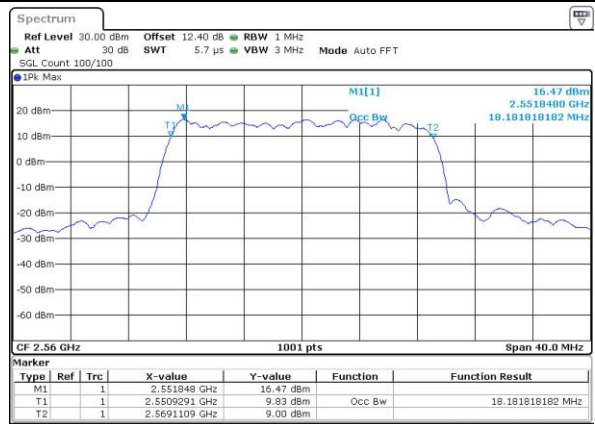

Date: 10.OCT.2018 07:24:11

Middle Channel / 15MHz / 16QAM

Date: 10.OCT.2018 07:24:22

Highest Channel / 15MHz / QPSK

Date: 10.OCT.2018 07:26:54

Highest Channel / 15MHz / 16QAM

Date: 10.OCT.2018 07:27:05

LTE Band 7

Lowest Channel / 20MHz / QPSK

Date: 10.OCT.2018 07:36:54

Lowest Channel / 20MHz / 16QAM

Date: 10.OCT.2018 07:37:06

Middle Channel / 20MHz / QPSK

Date: 10.OCT.2018 07:43:37

Middle Channel / 20MHz / 16QAM

Date: 10.OCT.2018 07:43:48

Highest Channel / 20MHz / QPSK

Date: 10.OCT.2018 07:46:20

Highest Channel / 20MHz / 16QAM

Date: 10.OCT.2018 07:46:32