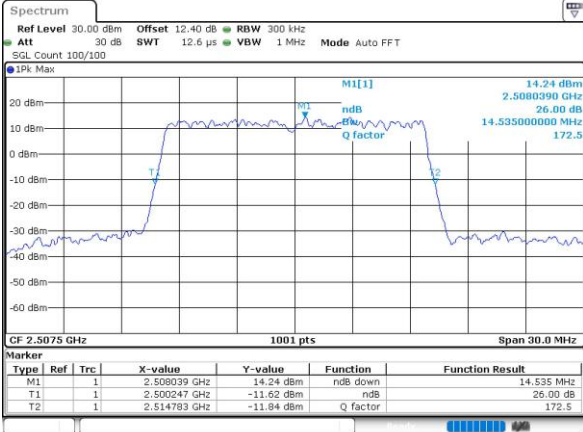

Highest Channel / 10MHz / 16QAM

Date: 10.OCT.2018 07:09:05

LTE Band 7

Lowest Channel / 15MHz / QPSK

Date: 10.OCT.2018 07:17:51

Lowest Channel / 15MHz / 16QAM

Date: 10.OCT.2018 07:11:03

Middle Channel / 15MHz / QPSK