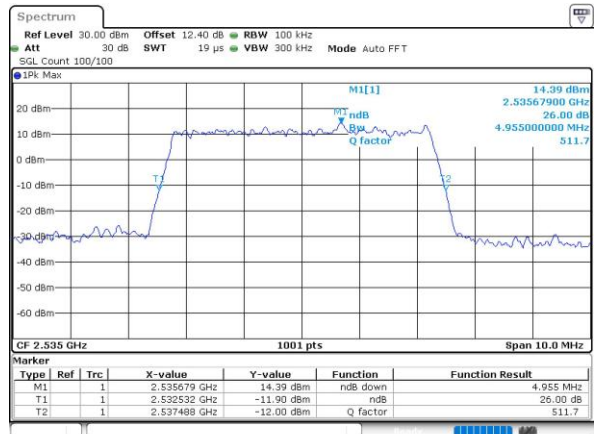

Date: 10.OCT.2018 07:53:39

Highest Channel / 1RB

Date: 10.OCT.2018 07:53:49

Highest Channel / Full RB

Date: 10.OCT.2018 07:53:59

**26dB Bandwidth**

Mode	LTE Band 7 : 26dB BW(MHz)											
	1.4MHz		3MHz		5MHz		10MHz		15MHz		20MHz	
BW	QPSK	16QAM	QPSK	16QAM	QPSK	16QAM	QPSK	16QAM	QPSK	16QAM	QPSK	16QAM
Mod.	QPSK	16QAM	QPSK	16QAM	QPSK	16QAM	QPSK	16QAM	QPSK	16QAM	QPSK	16QAM
Lowest CH	-	-	-	-	4.87	4.94	9.77	9.77	14.54	14.39	20.02	20.14
Middle CH	-	-	-	-	4.96	4.96	9.83	9.65	14.42	14.51	20.22	20.10
Highest CH	-	-	-	-	4.85	4.82	9.69	9.89	14.48	14.48	20.30	20.30

LTE Band 7

Lowest Channel / 5MHz / QPSK

Date: 10.OCT.2018 06:25:15

Lowest Channel / 5MHz / 16QAM

Date: 10.OCT.2018 06:25:26

Middle Channel / 5MHz / QPSK

Date: 10.OCT.2018 06:58:01

Middle Channel / 5MHz / 16QAM

Date: 10.OCT.2018 06:58:12

Highest Channel / 5MHz / QPSK

Date: 10.OCT.2018 06:52:45

Highest Channel / 5MHz / 16QAM

Date: 10.OCT.2018 06:52:56

LTE Band 7

Lowest Channel / 10MHz / QPSK

Date: 10.OCT.2018 06:59:27