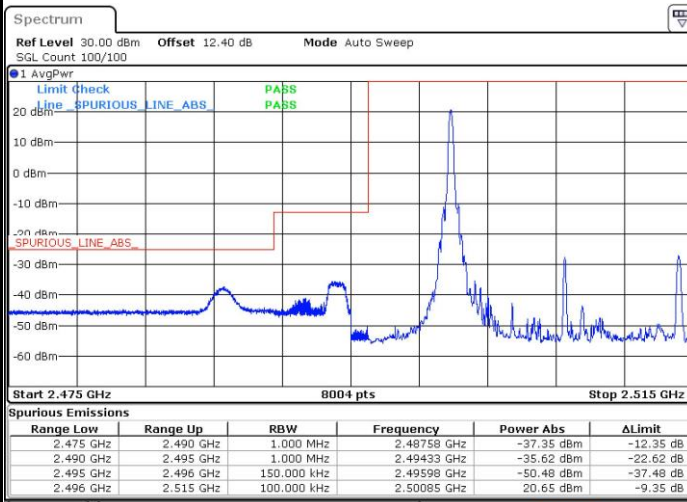

Date: 10.OCT.2018 07:02:38

Highest Band Edge / Full RB

Date: 10.OCT.2018 07:12:04

LTE Band 7 / 10MHz / 16QAM

Lowest Band Edge / 1 RB

Date: 10.OCT.2018 07:01:38

Highest Band Edge / 1 RB

Date: 10.OCT.2018 07:11:04

Lowest Band Edge / Full RB

Date: 10.OCT.2018 07:03:37

Highest Band Edge / Full RB

Date: 10.OCT.2018 07:13:04

**LTE Band 7 / 15MHz / QPSK**

**Lowest Band Edge / 1 RB**

**Highest Band Edge / 1 RB**

**Lowest Band Edge / Full RB**

**Highest Band Edge / Full RB**

LTE Band 7 / 15MHz / 16QAM

Lowest Band Edge / 1 RB

Date: 10.OCT.2018 07:20:02

Highest Band Edge / 1 RB

Date: 10.OCT.2018 07:29:27

Lowest Band Edge / Full RB

Date: 10.OCT.2018 07:22:01

Highest Band Edge / Full RB

Date: 10.OCT.2018 07:31:27