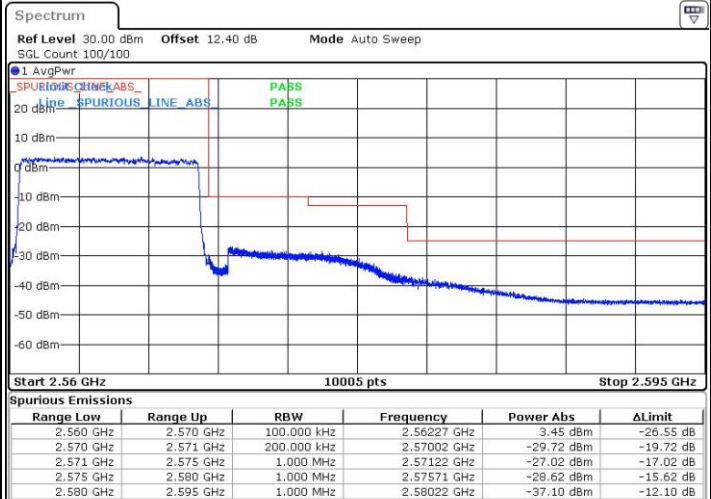

### Highest Band Edge / Full RB

LTE Band 7 / 5MHz / 16QAM

Lowest Band Edge / 1 RB

Date: 10.OCT.2018 06:27:26

Highest Band Edge / 1 RB

Date: 10.OCT.2018 06:54:56

Lowest Band Edge / Full RB

Date: 10.OCT.2018 06:29:25

Highest Band Edge / Full RB

Date: 10.OCT.2018 06:56:55

LTE Band 7 / 10MHz / QPSK

Lowest Band Edge / 1 RB

Date: 10.OCT.2018 07:00:38

Highest Band Edge / 1 RB

Date: 10.OCT.2018 07:10:04

Lowest Band Edge / Full RB

Date: 10.OCT.2018 07:02:38

Highest Band Edge / Full RB

Date: 10.OCT.2018 07:12:04

LTE Band 7 / 10MHz / 16QAM

Lowest Band Edge / 1 RB

Date: 10.OCT.2018 07:01:38

Highest Band Edge / 1 RB

Date: 10.OCT.2018 07:11:04

Lowest Band Edge / Full RB

Date: 10.OCT.2018 07:03:37

Highest Band Edge / Full RB

Date: 10.OCT.2018 07:13:04

**LTE Band 7 / 15MHz / QPSK**

**Lowest Band Edge / 1 RB**

**Highest Band Edge / 1 RB**

**Lowest Band Edge / Full RB**