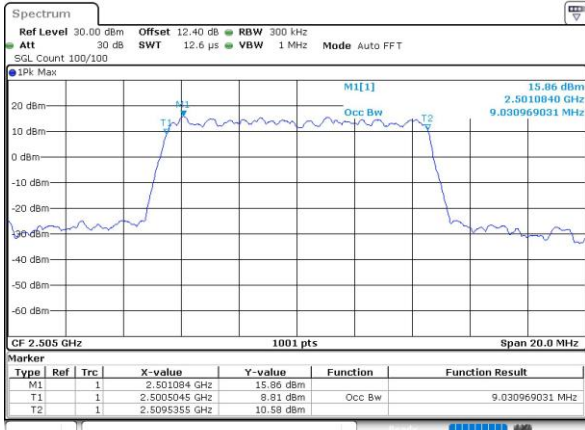

Date: 10.OCT.2018 06:49:50

Highest Channel / 5MHz / QPSK

Date: 10.OCT.2018 06:52:22

Highest Channel / 5MHz / 16QAM

Date: 10.OCT.2018 06:52:33

LTE Band 7

Lowest Channel / 10MHz / QPSK

Date: 10.OCT.2018 06:59:05