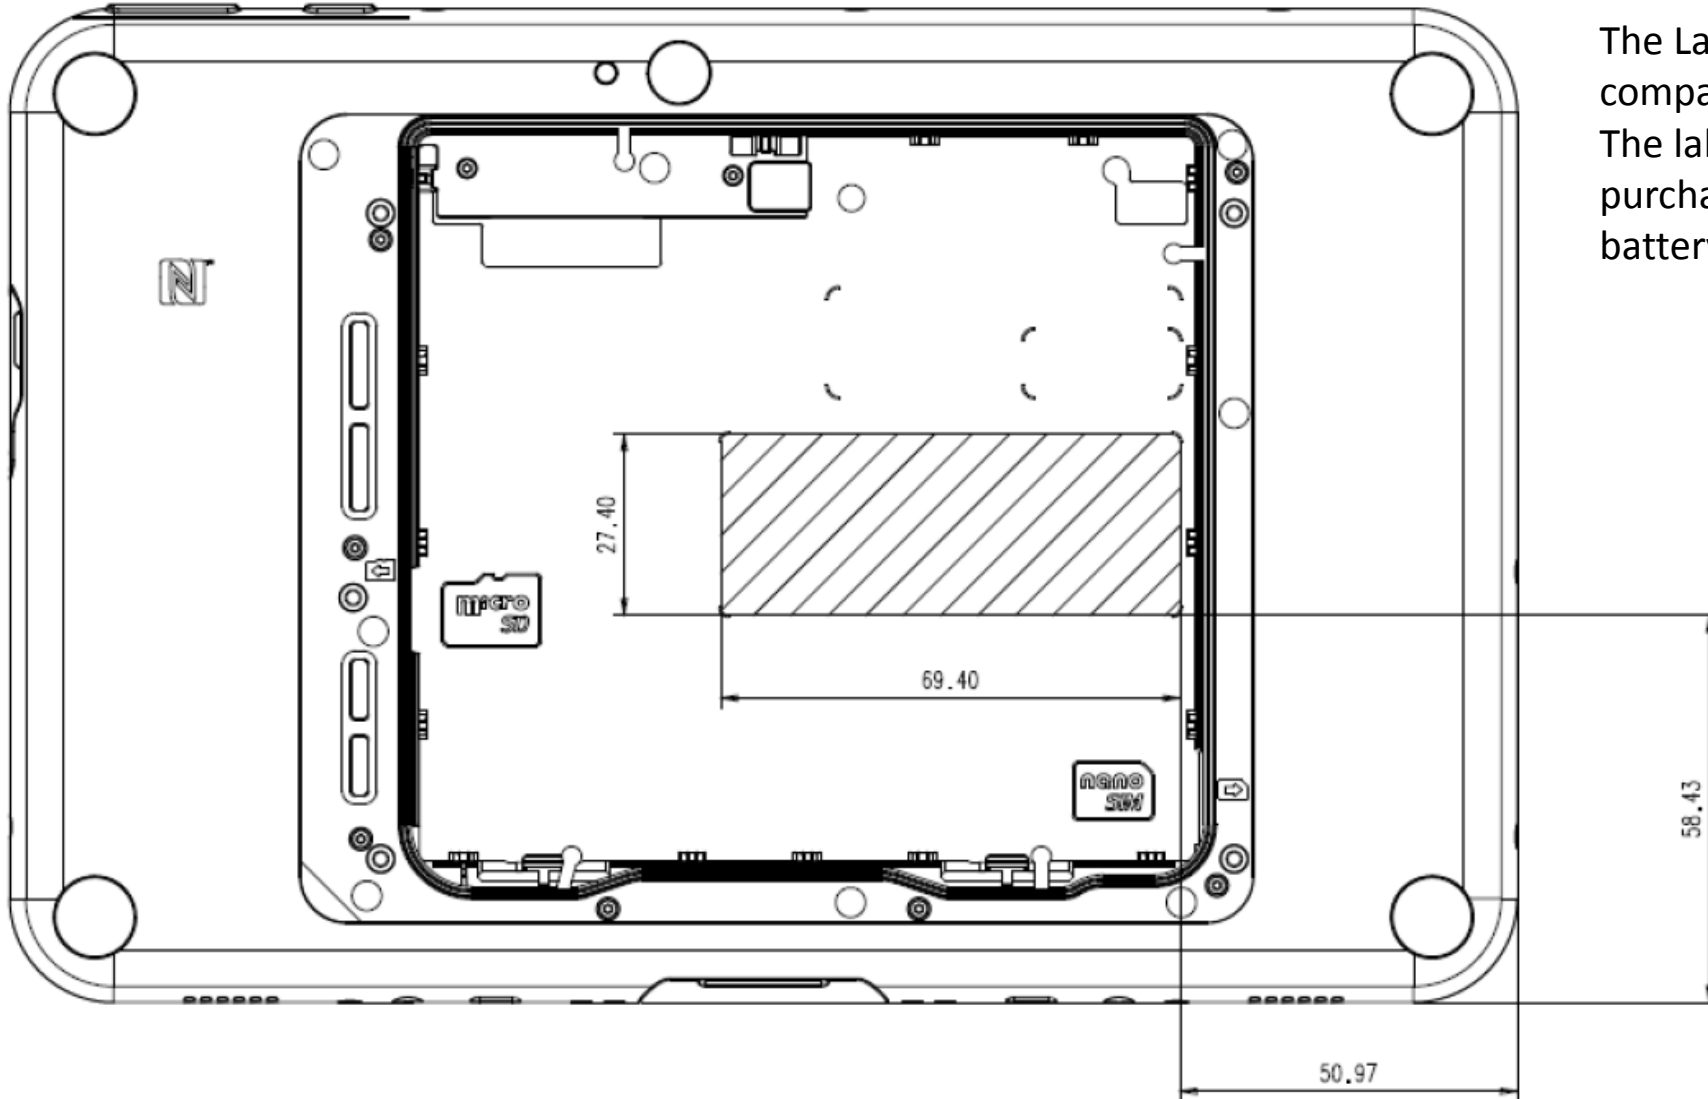

## INARI8B Label Location

The Label will be put inside the battery compartment.

The label is visible to the users as they purchase the products and install the battery.