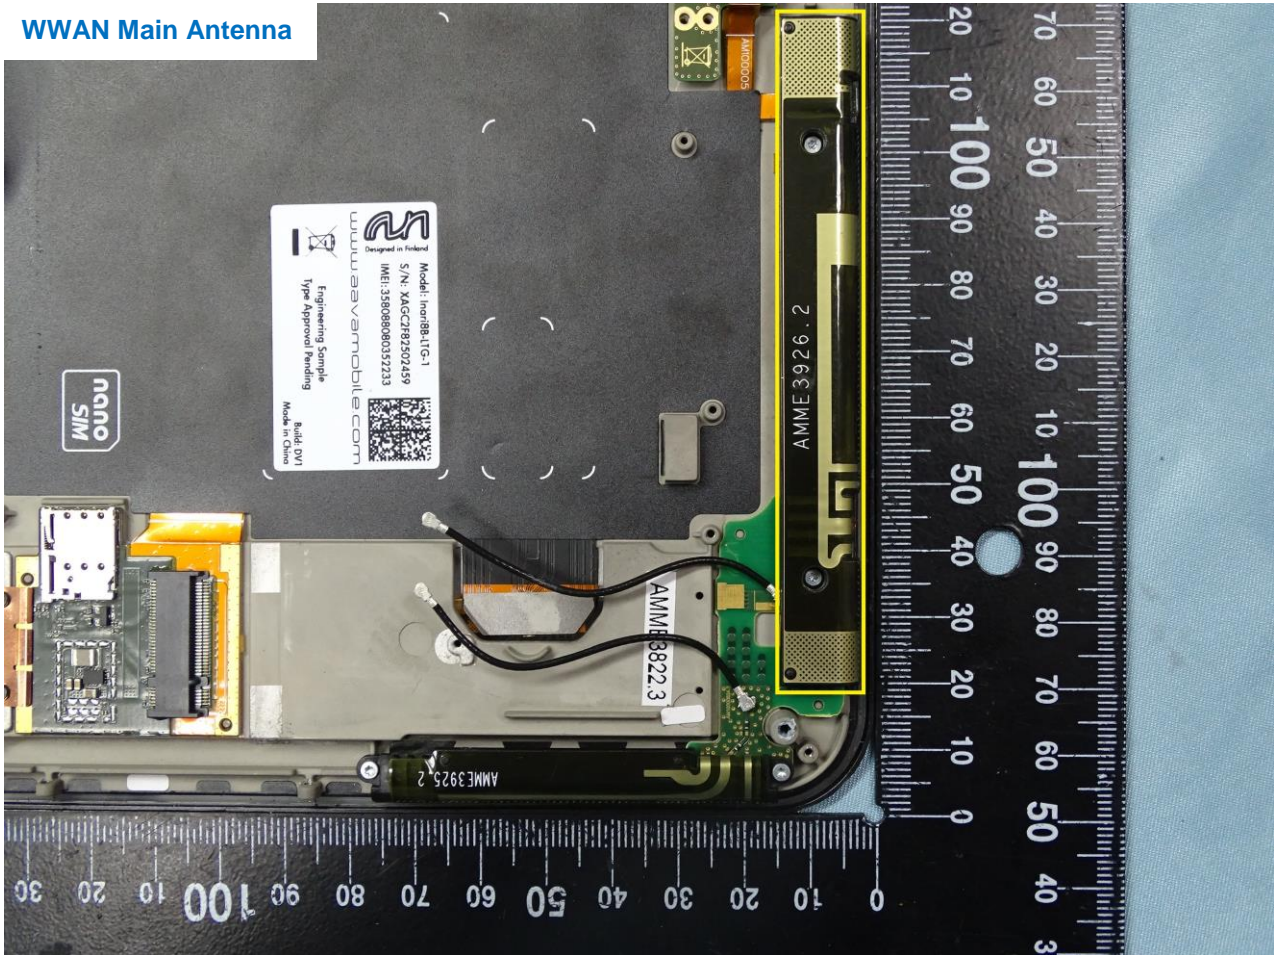

Brand Name: AAVA / Model Name: INARI8B-LTG-1

Brand Name: AAVA / Model Name: INARI8B-LTG-1

Brand Name: AAVA / Model Name: INARI8B-LTG-1

WWAN Main Antenna

Brand Name: AAVA / Model Name: INARI8B-LTG-1

WWAN Aux. Antenna