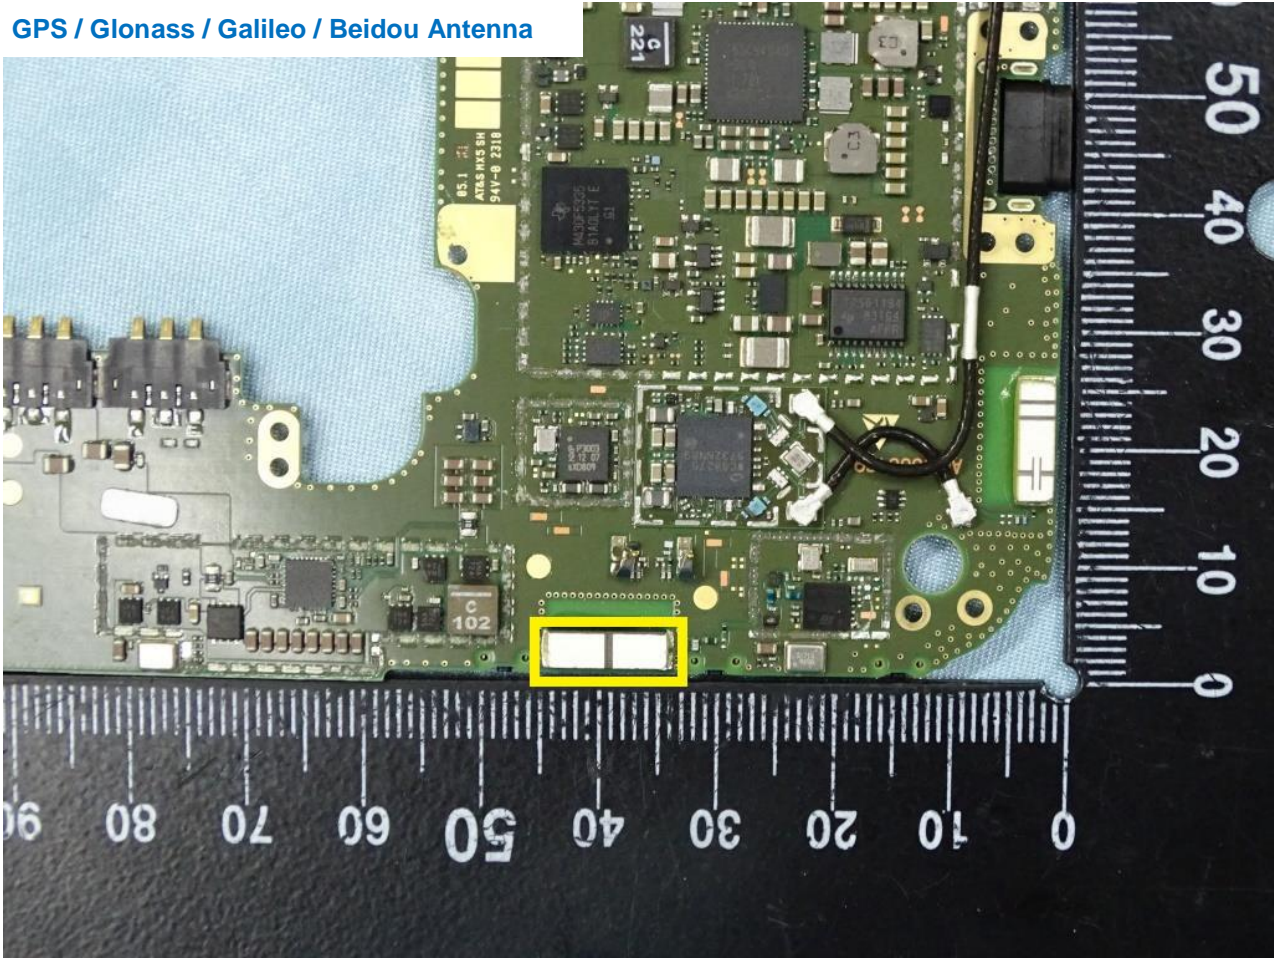

Brand Name: AAVA / Model Name: INARI8B-LTG-1

GPS / Glonass / Galileo / Beidou Antenna

————THE END————