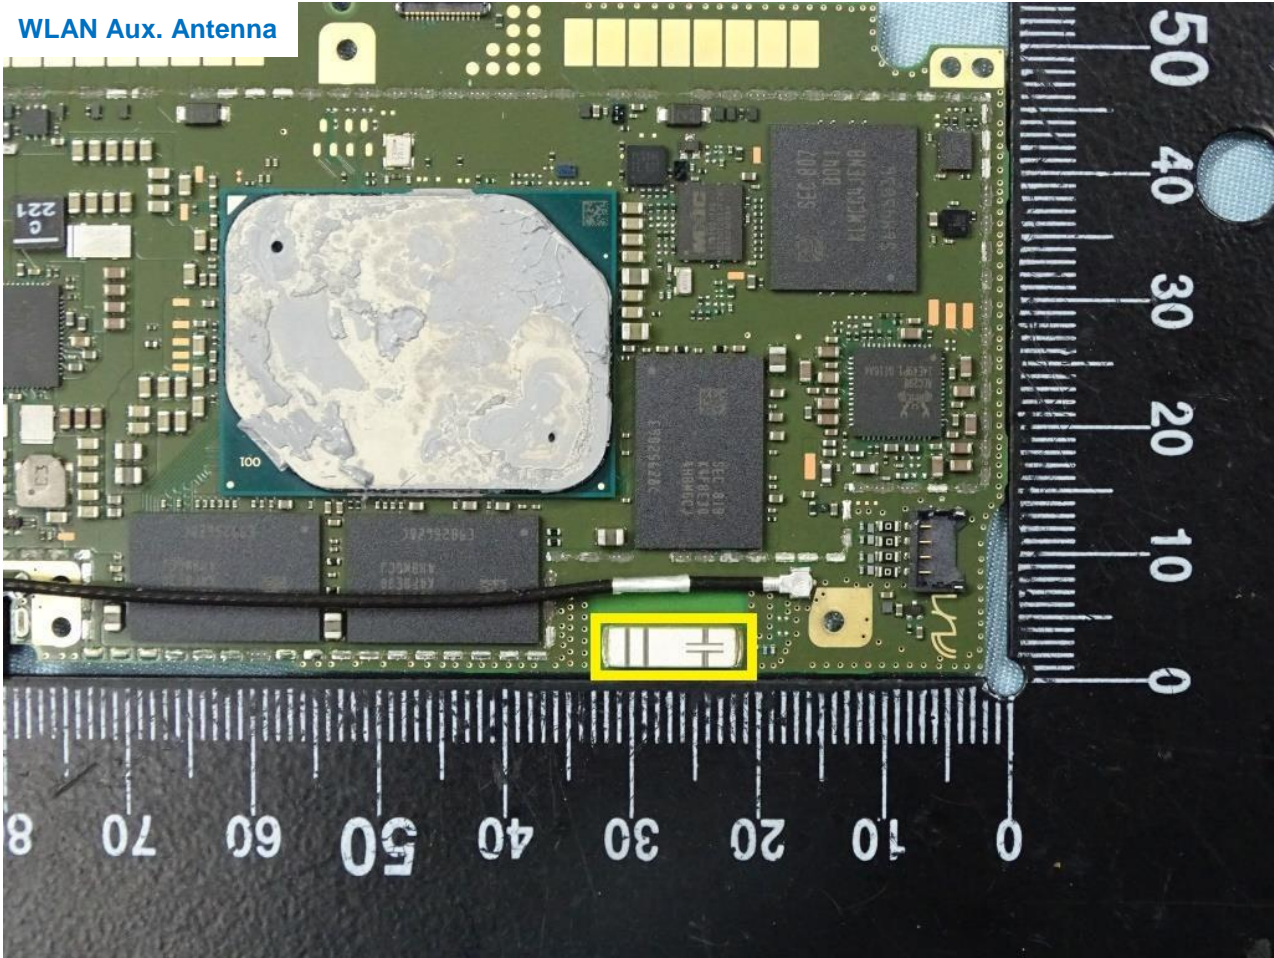

Brand Name: AAVA / Model Name: INARI8B-LTG-1

WLAN Aux. Antenna