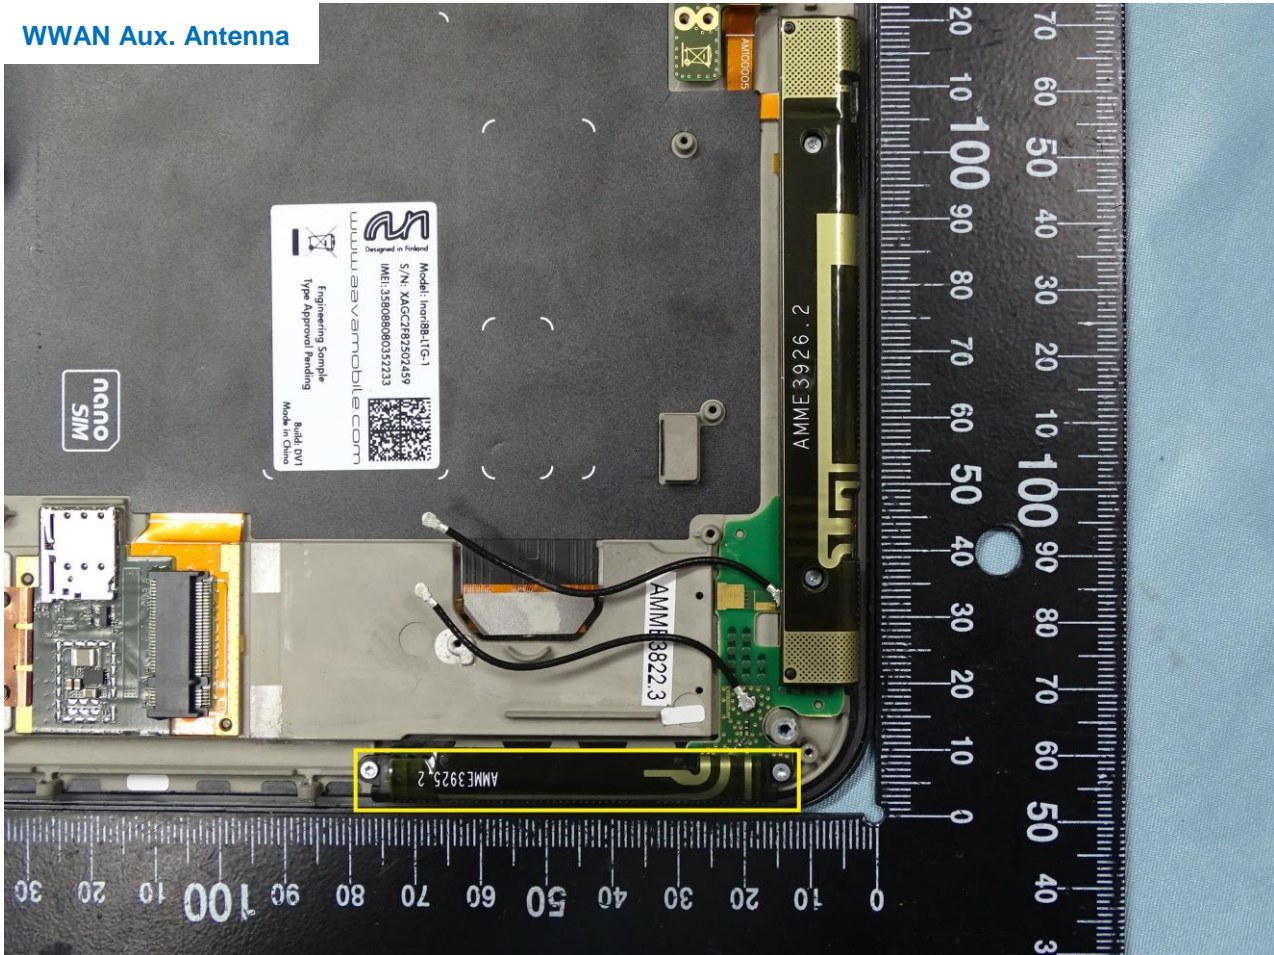

Brand Name: AAVA / Model Name: INARI8B-LTG-1

Brand Name: AAVA / Model Name: INARI8B-LTG-1

Brand Name: AAVA / Model Name: INARI8B-LTG-1

WWAN Main Antenna

Brand Name: AAVA / Model Name: INARI8B-LTG-1

WWAN Aux. Antenna