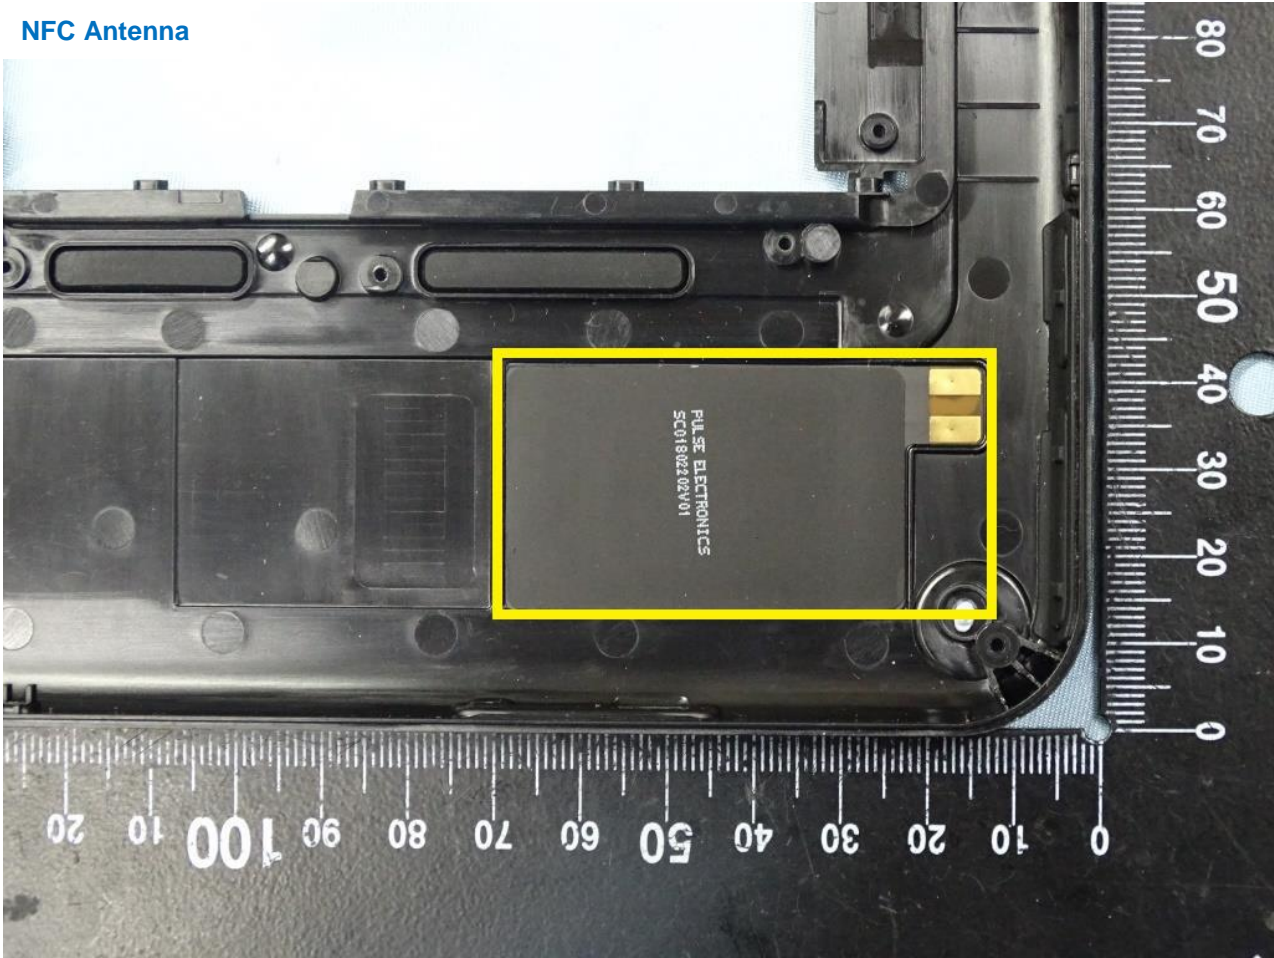

Brand Name: AAVA / Model Name: INARI8B-LTG-1

WLAN Main Antenna

Brand Name: AAVA / Model Name: INARI8B-LTG-1

WLAN Aux. Antenna

Brand Name: AAVA / Model Name: INARI8B-LTG-1

NFC Antenna

Brand Name: AAVA / Model Name: INARI8B-LTG-1