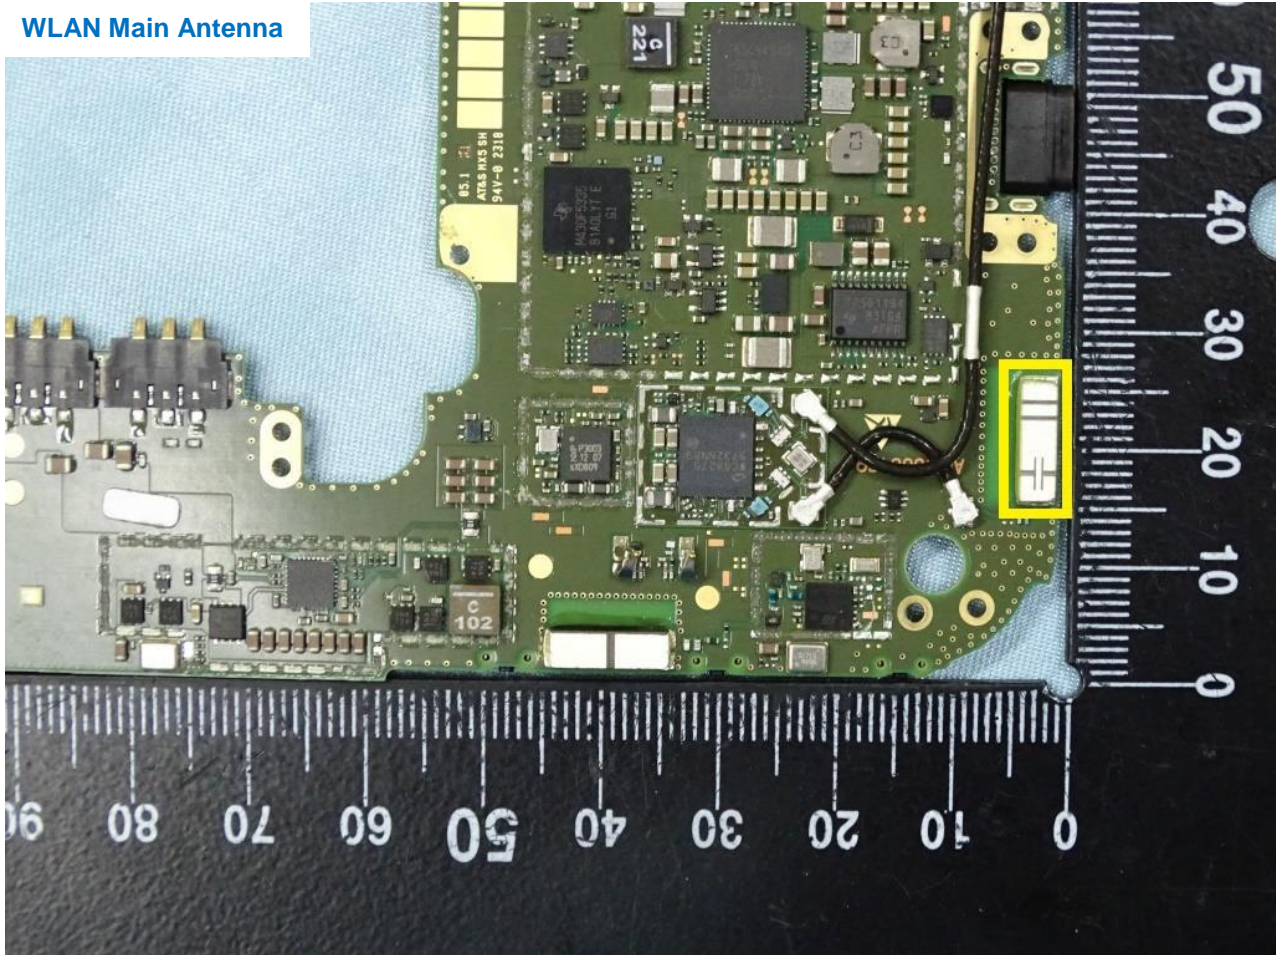

Brand Name: AAVA / Model Name: INARI8B-LTG-1

WLAN Main Antenna