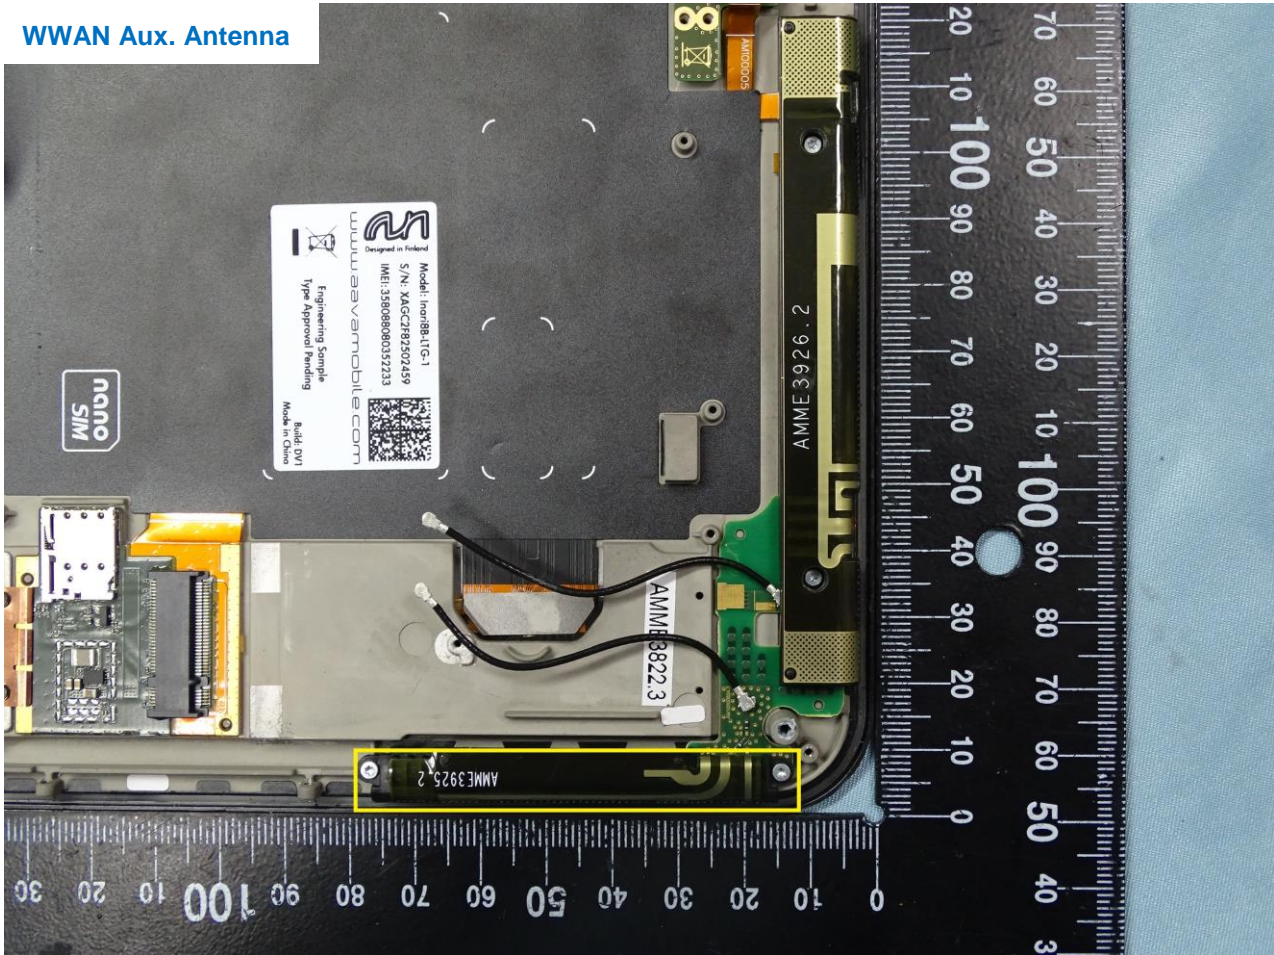

Brand Name: AAVA / Model Name: INARI8B-LTG-1

**Brand Name: AAVA / Model Name: INARI8B-LTG-1**

Brand Name: AAVA / Model Name: INARI8B-LTG-1

WWAN Main Antenna

Brand Name: AAVA / Model Name: INARI8B-LTG-1

WWAN Aux. Antenna