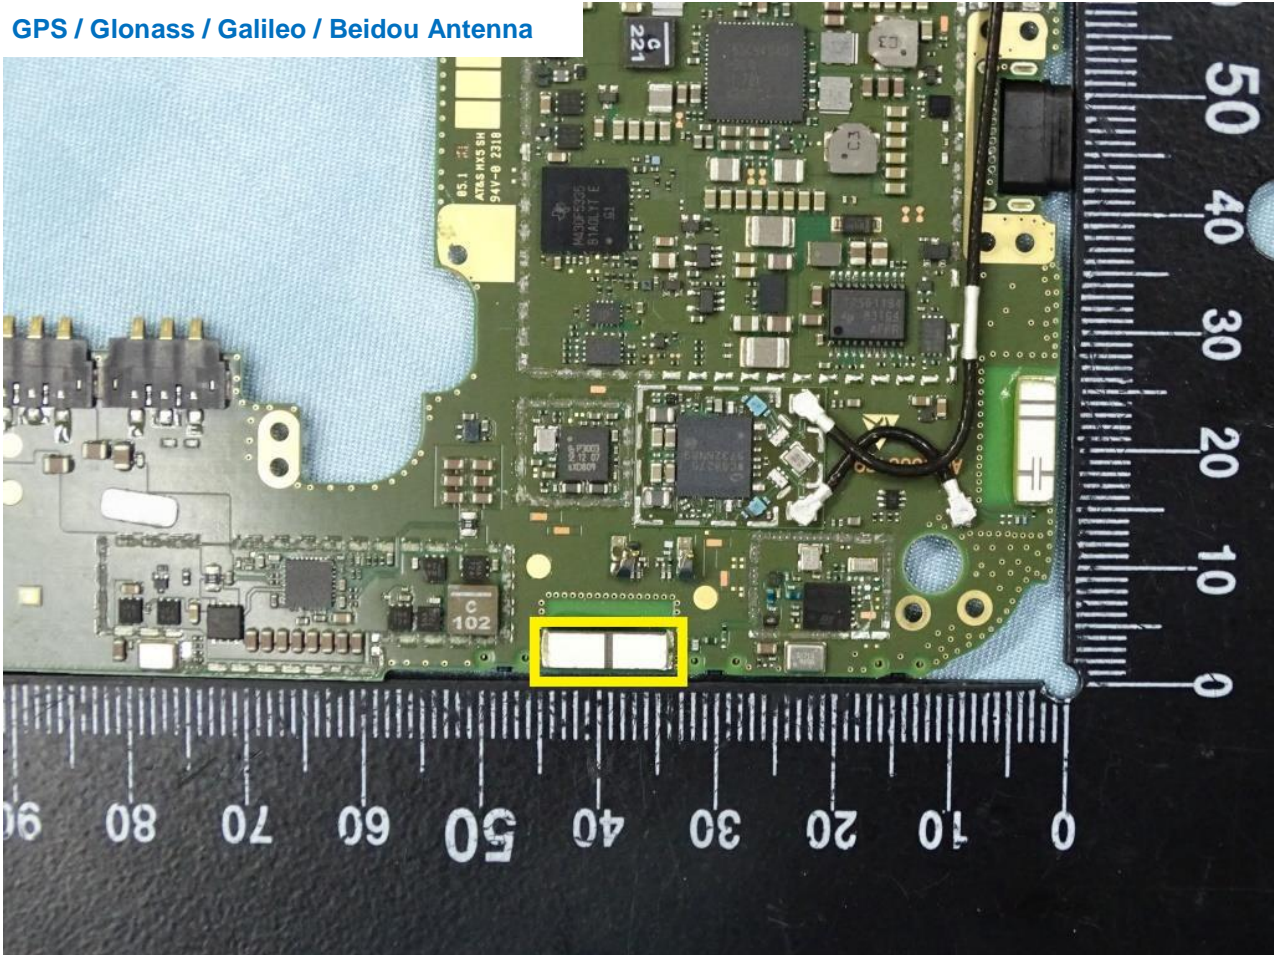

Brand Name: AAVA / Model Name: INARI8B-LTG-1

GPS / Glonass / Galileo / Beidou Antenna

————THE END————