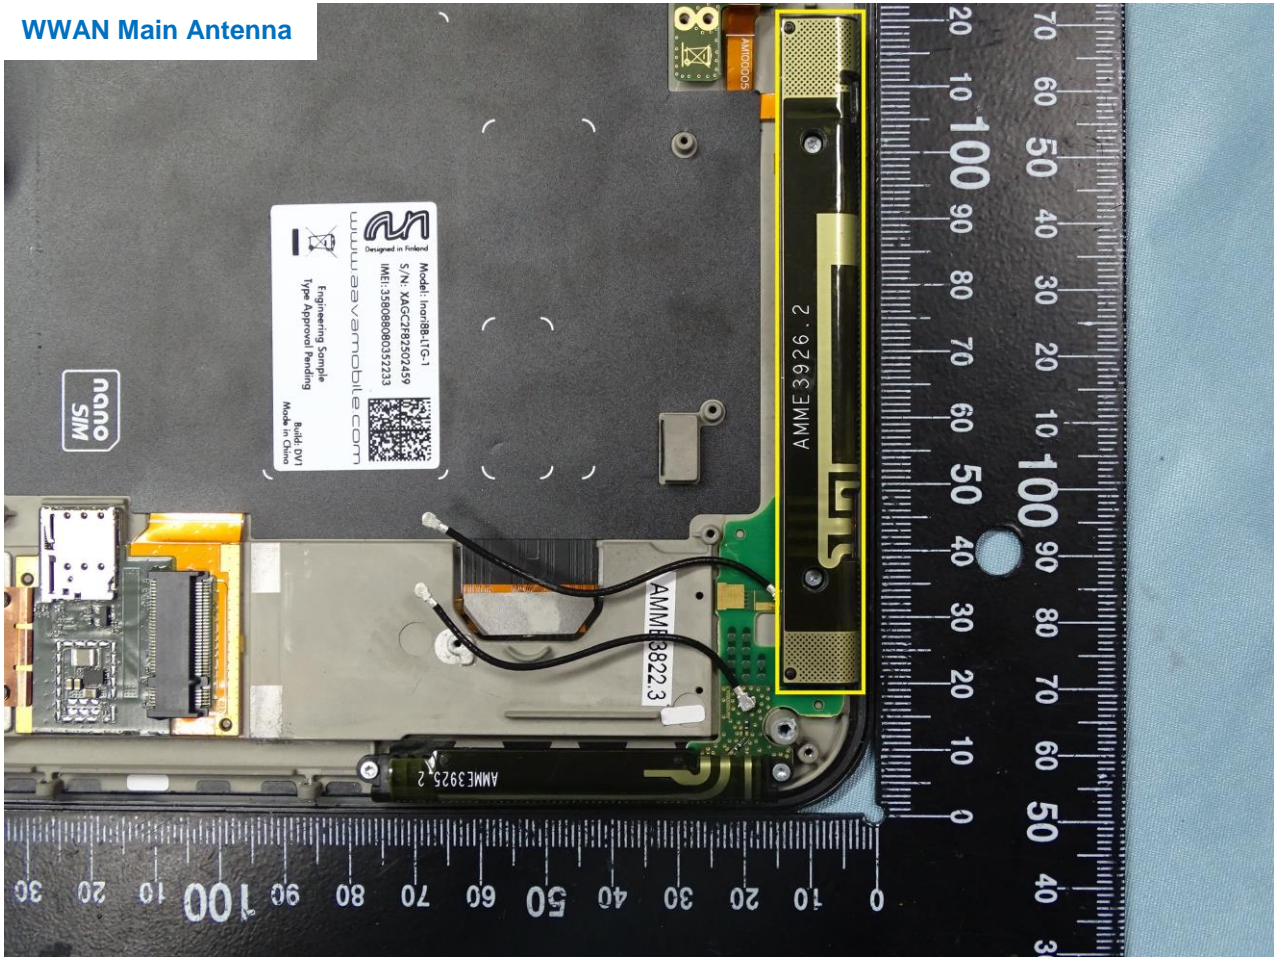

Brand Name: AAVA / Model Name: INARI8B-LTG-1

**Brand Name: AAVA / Model Name: INARI8B-LTG-1**

Brand Name: AAVA / Model Name: INARI8B-LTG-1

WWAN Main Antenna

Brand Name: AAVA / Model Name: INARI8B-LTG-1

WWAN Aux. Antenna