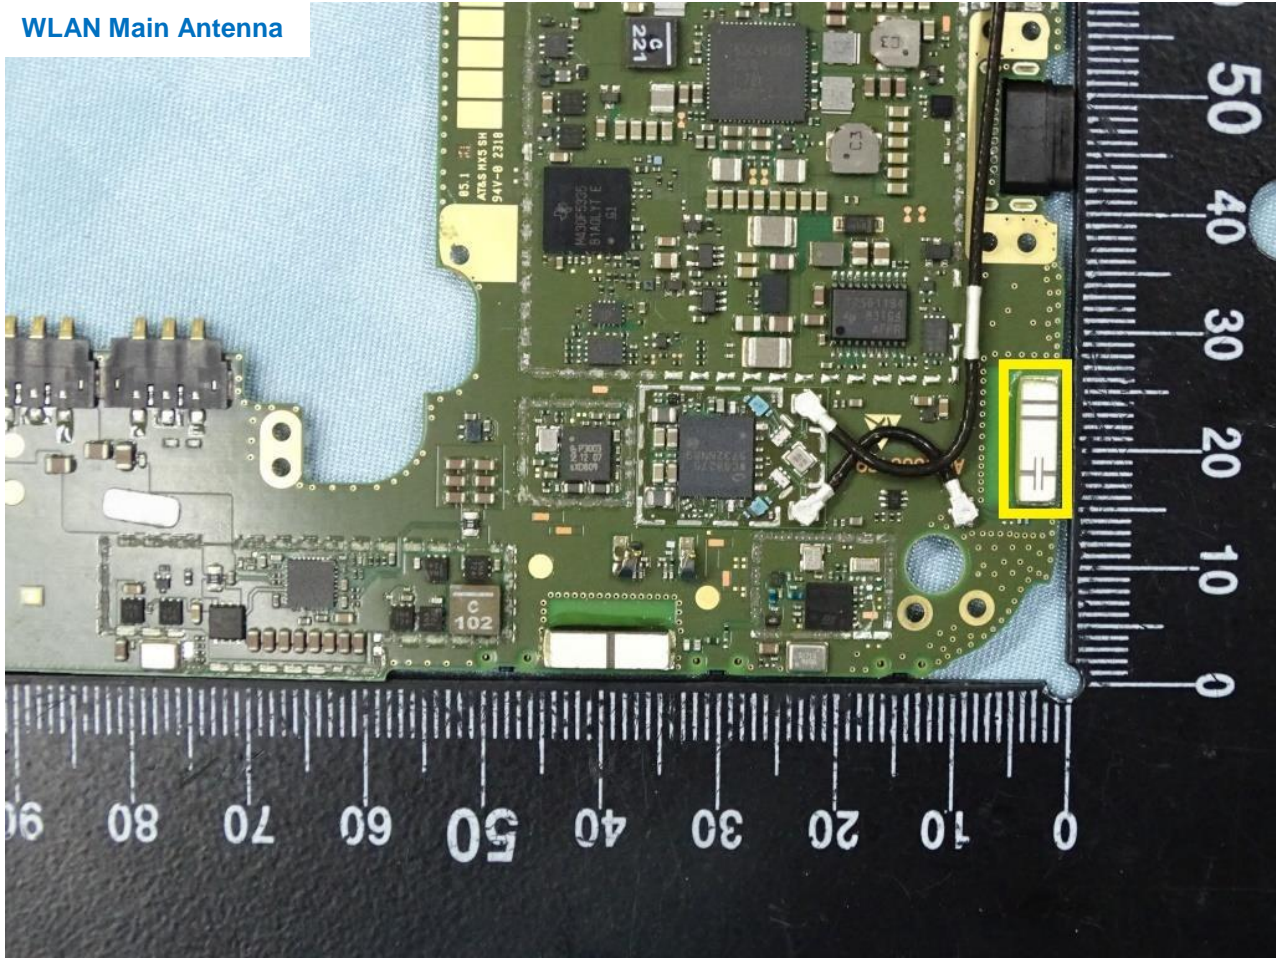

Brand Name: AAVA / Model Name: INARI8B-LTG-1

WLAN Main Antenna