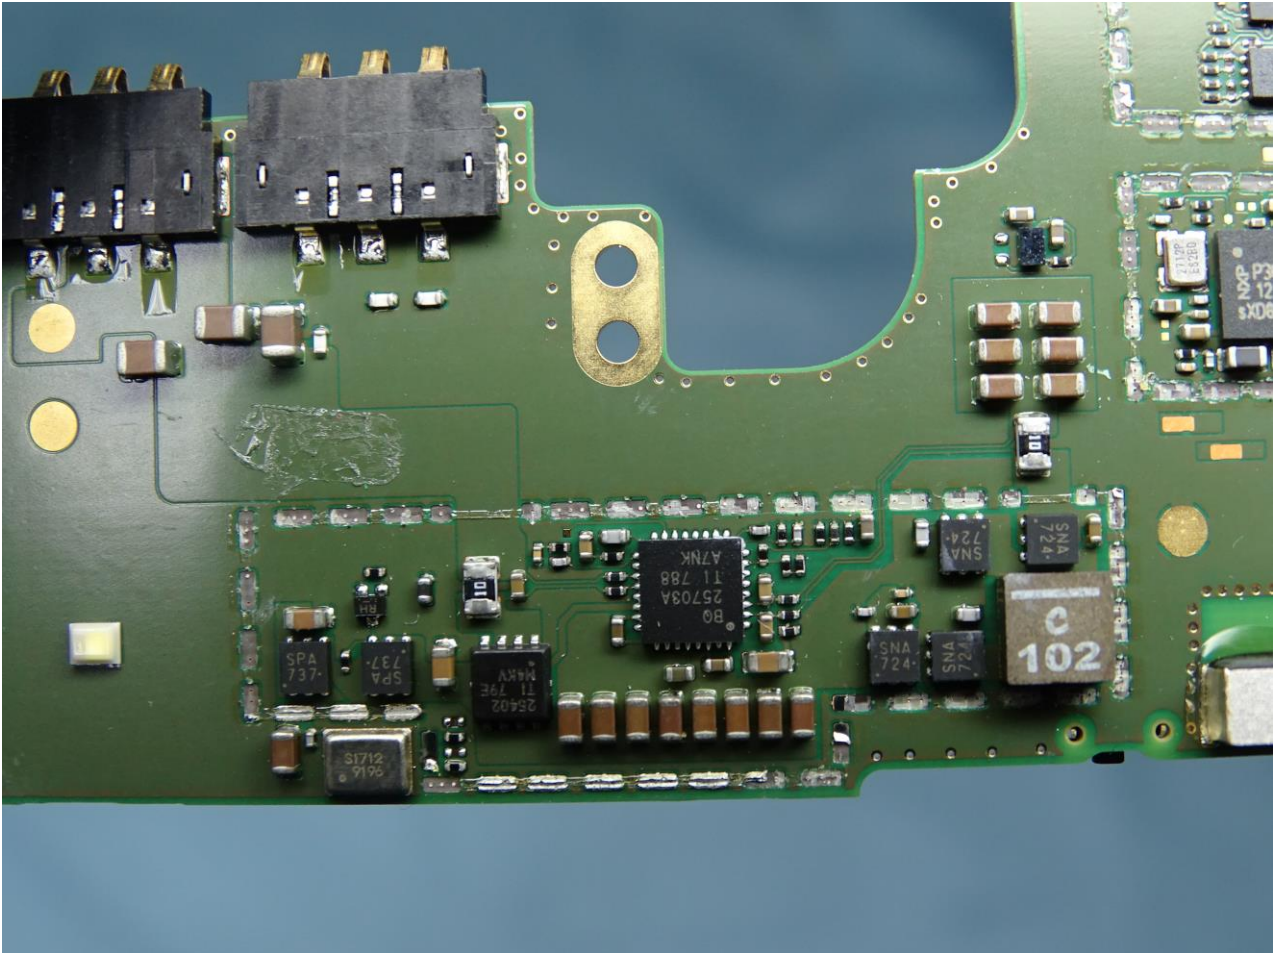

Brand Name: AAVA / Model Name: INARI8B-LTG-1

Brand Name: AAVA / Model Name: INARI8B-LTG-1

Brand Name: AAVA / Model Name: INARI8B-LTG-1

Brand Name: AAVA / Model Name: INARI8B-LTG-1

Brand Name: AAVA / Model Name: INARI8B-LTG-1

Brand Name: AAVA / Model Name: INARI8B-LTG-1

**Brand Name: AAVA / Model Name: INARI8B-LTG-1**

Brand Name: AAVA / Model Name: INARI8B-LTG-1

WWAN Main Antenna

Brand Name: AAVA / Model Name: INARI8B-LTG-1

WWAN Aux. Antenna