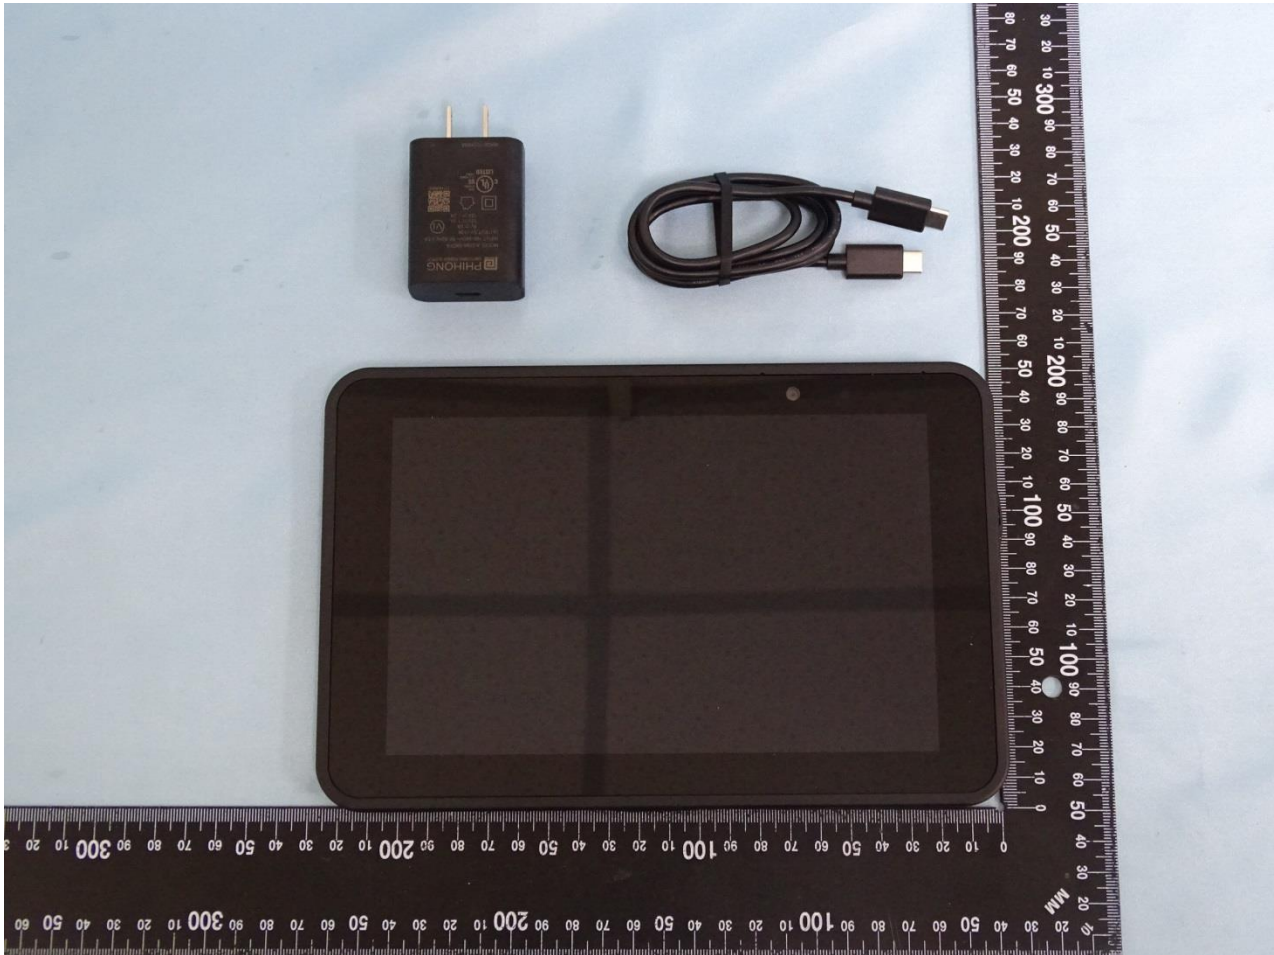

Brand Name: AAVA / Model Name: INARI8B-LTG-1

Brand Name: AAVA / Model Name: INARI8B-LTG-1

**2. Photograph of Accessory**

**Brand Name: AAVA / Model Name: INARI8B-LTG-1**

<b>Specification of Accessory</b>		
<b>AC Adapter</b>	<b>Brand Name</b>	PHIHONG
	<b>Model Name</b>	AQ18A-59CFA
<b>Battery</b>	<b>Brand Name</b>	Aava
	<b>Model Name</b>	AMME3735
<b>USB Cable</b>	<b>Brand Name</b>	PHIHONG
	<b>Model Name</b>	UES-1001A160-R

**Remark:** For accessories equipped with this EUT, please refer to the following photos.

Brand Name: AAVA / Model Name: INARI8B-LTG-1

Brand Name: AAVA / Model Name: INARI8B-LTG-1

AC Adapter

Brand Name: AAVA / Model Name: INARI8B-LTG-1