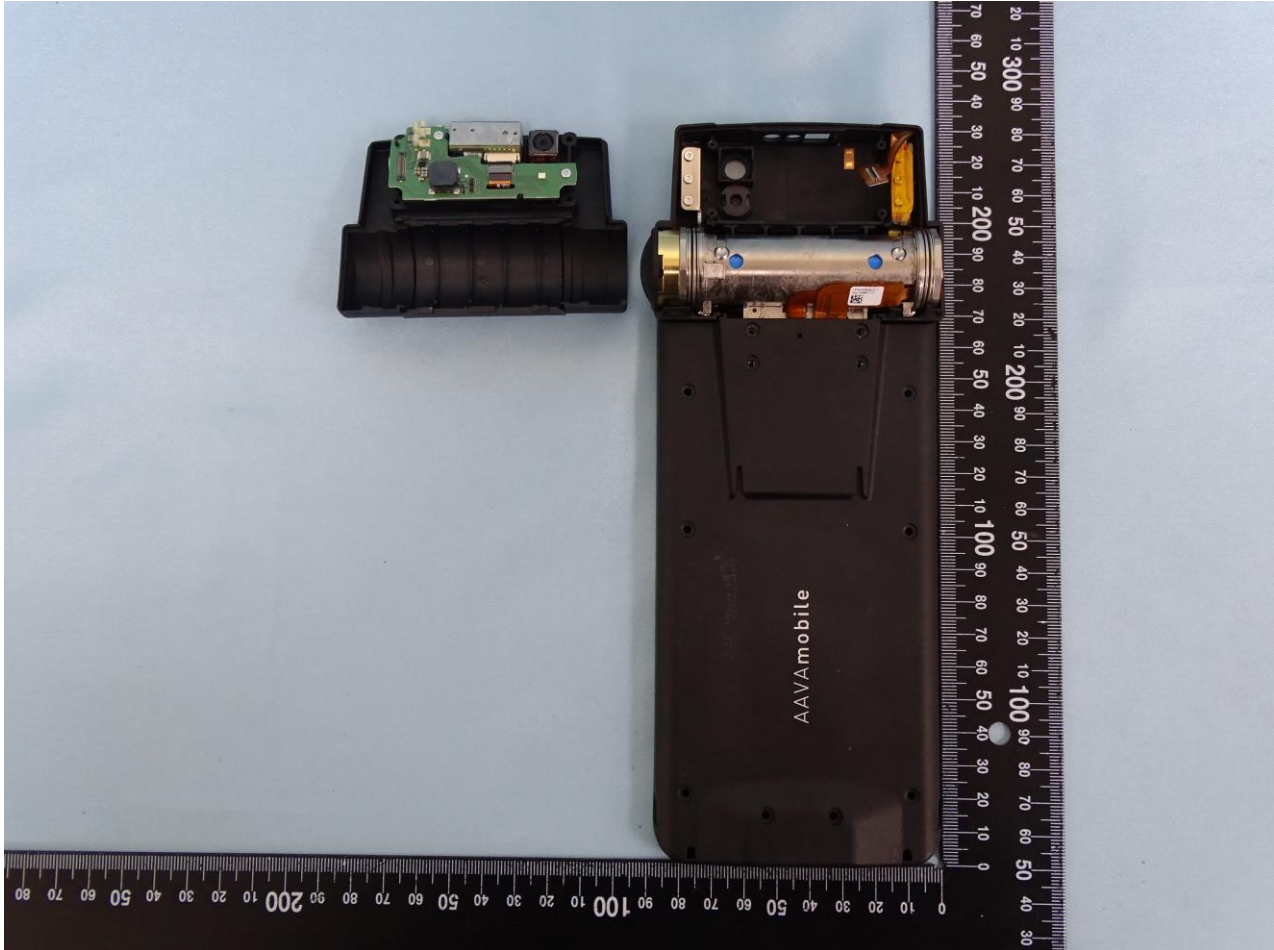

Brand Name: AAVA / Model Name: INARI6 SHORT FLIP

Sample 1 (with Camera and BCR)

Brand Name: AAVA / Model Name: INARI6 SHORT FLIP

Brand Name: AAVA / Model Name: INARI6 SHORT FLIP

Brand Name: AAVA / Model Name: INARI6 SHORT FLIP