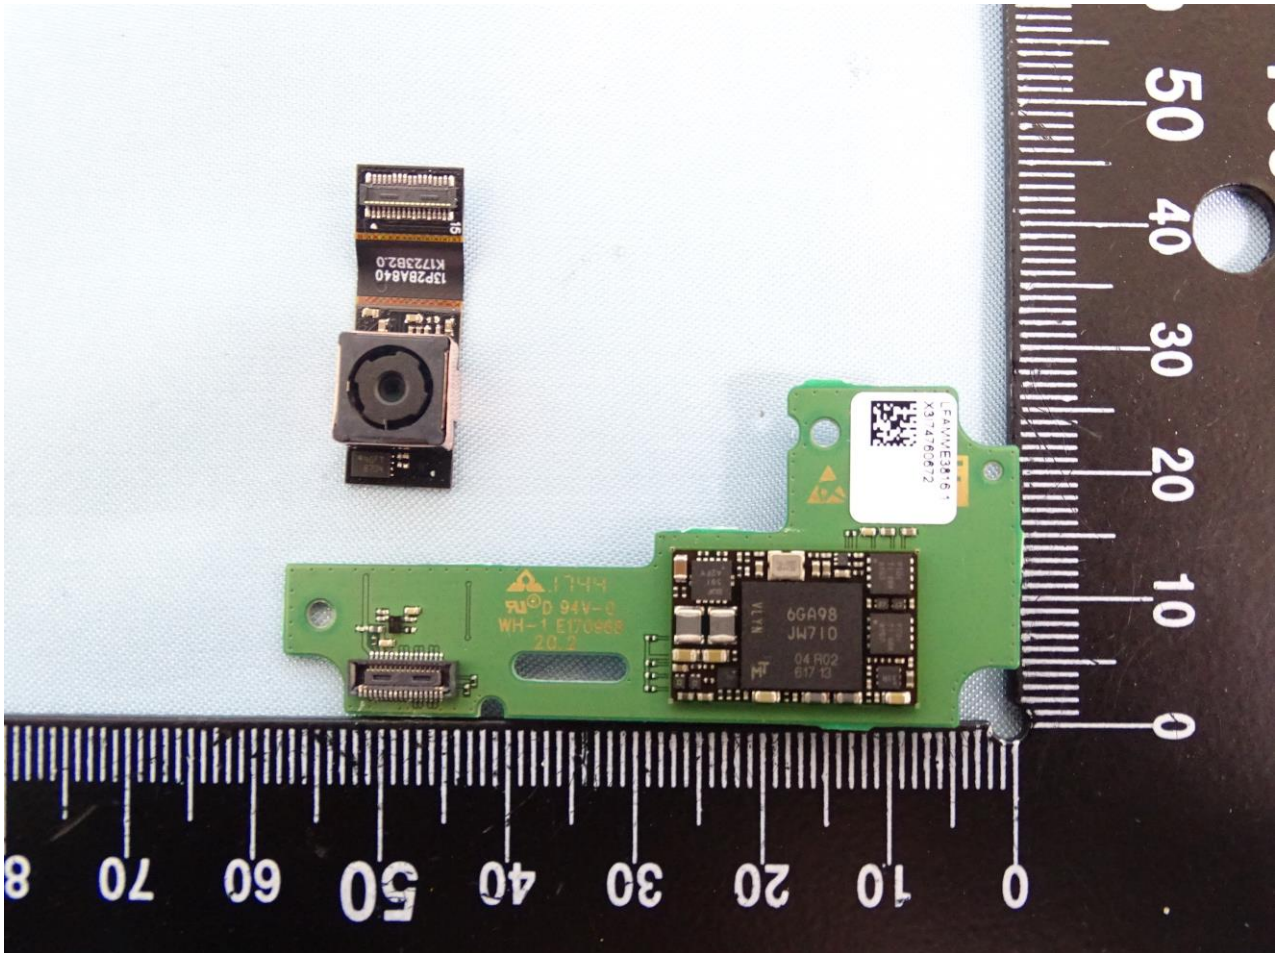

Brand Name: AAVA / Model Name: INARI6 SHORT FLIP