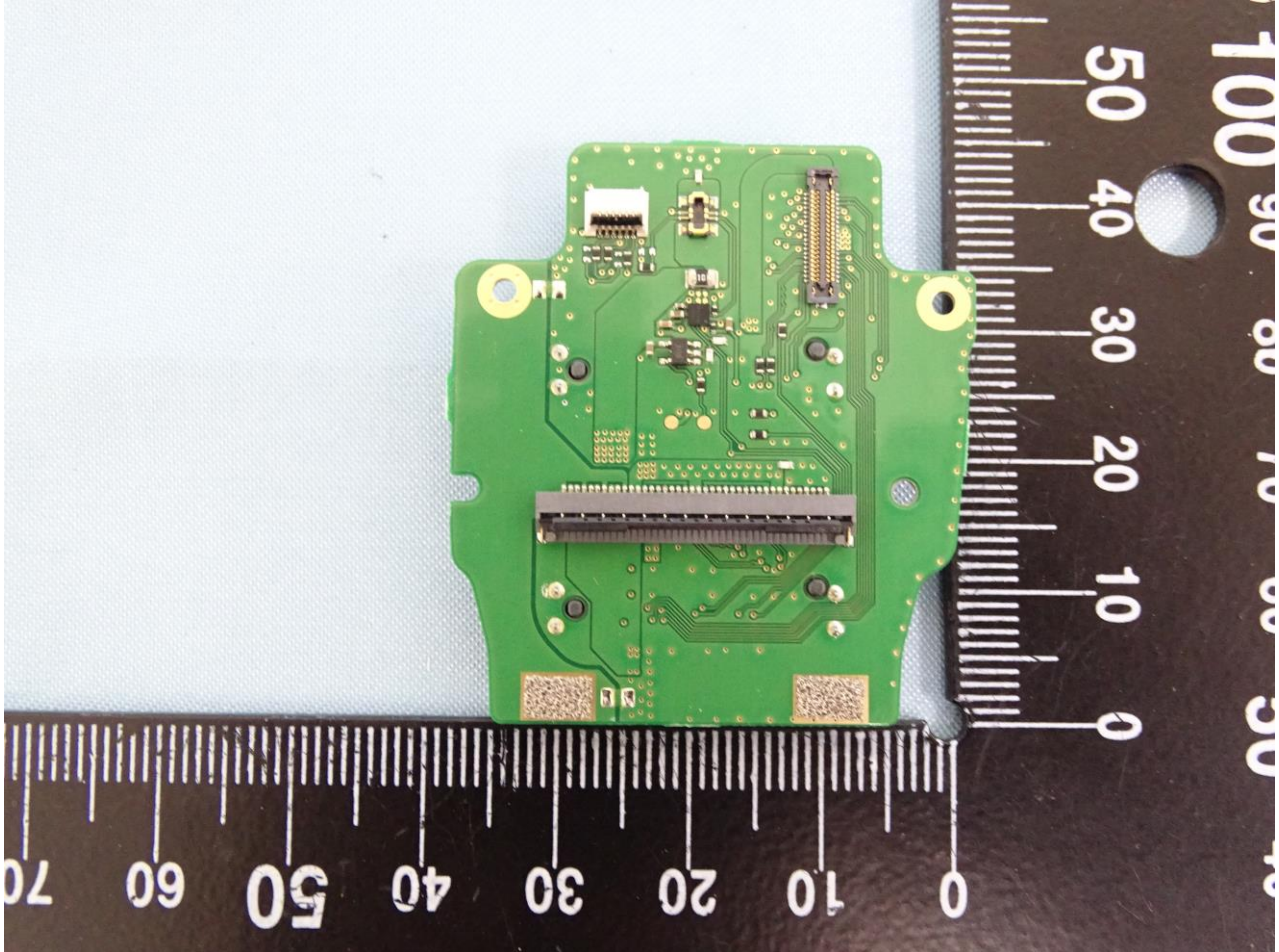

Brand Name: AAVA / Model Name: INARI6 SHORT FLIP

Brand Name: AAVA / Model Name: INARI6 SHORT FLIP

Brand Name: AAVA / Model Name: INARI6 SHORT FLIP

Brand Name: AAVA / Model Name: INARI6 SHORT FLIP

Brand Name: AAVA / Model Name: INARI6 SHORT FLIP

Brand Name: AAVA / Model Name: INARI6 SHORT FLIP

Sample 1 (with Camera and BCR)

Brand Name: AAVA / Model Name: INARI6 SHORT FLIP

Brand Name: AAVA / Model Name: INARI6 SHORT FLIP

Brand Name: AAVA / Model Name: INARI6 SHORT FLIP