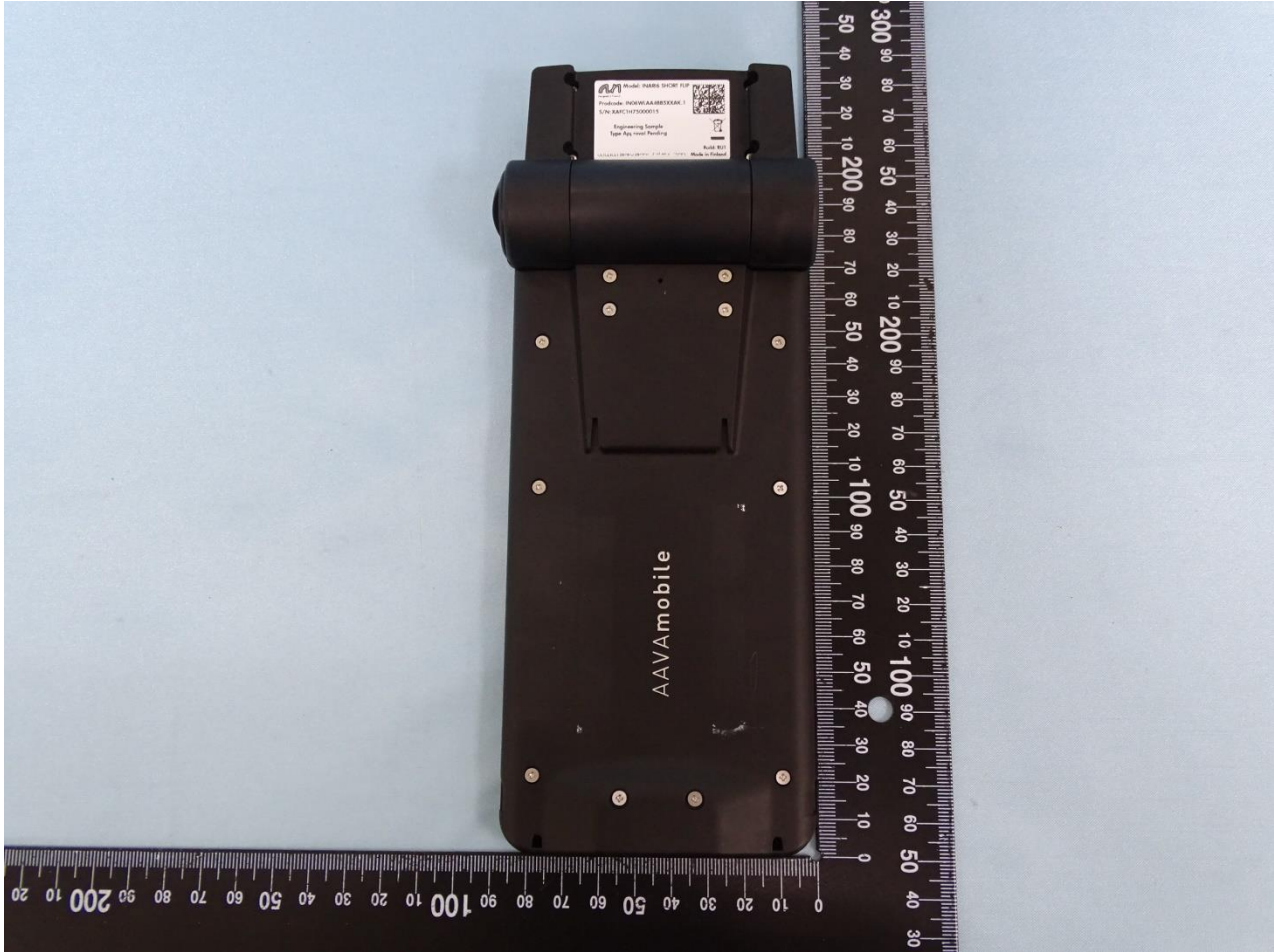

Brand Name: AAVA / Model Name: INARI6 SHORT FLIP