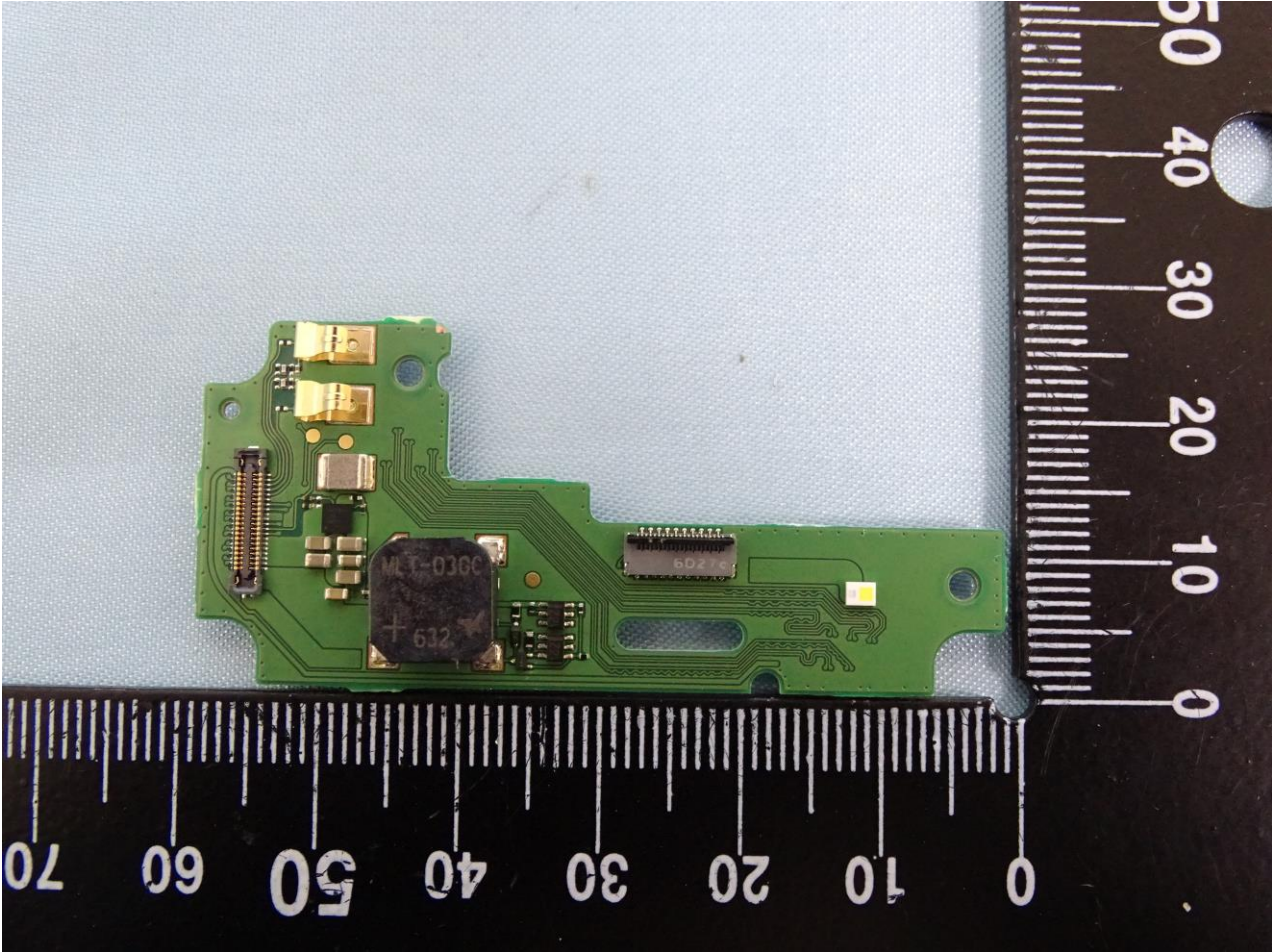

Brand Name: AAVA / Model Name: INARI6 SHORT FLIP