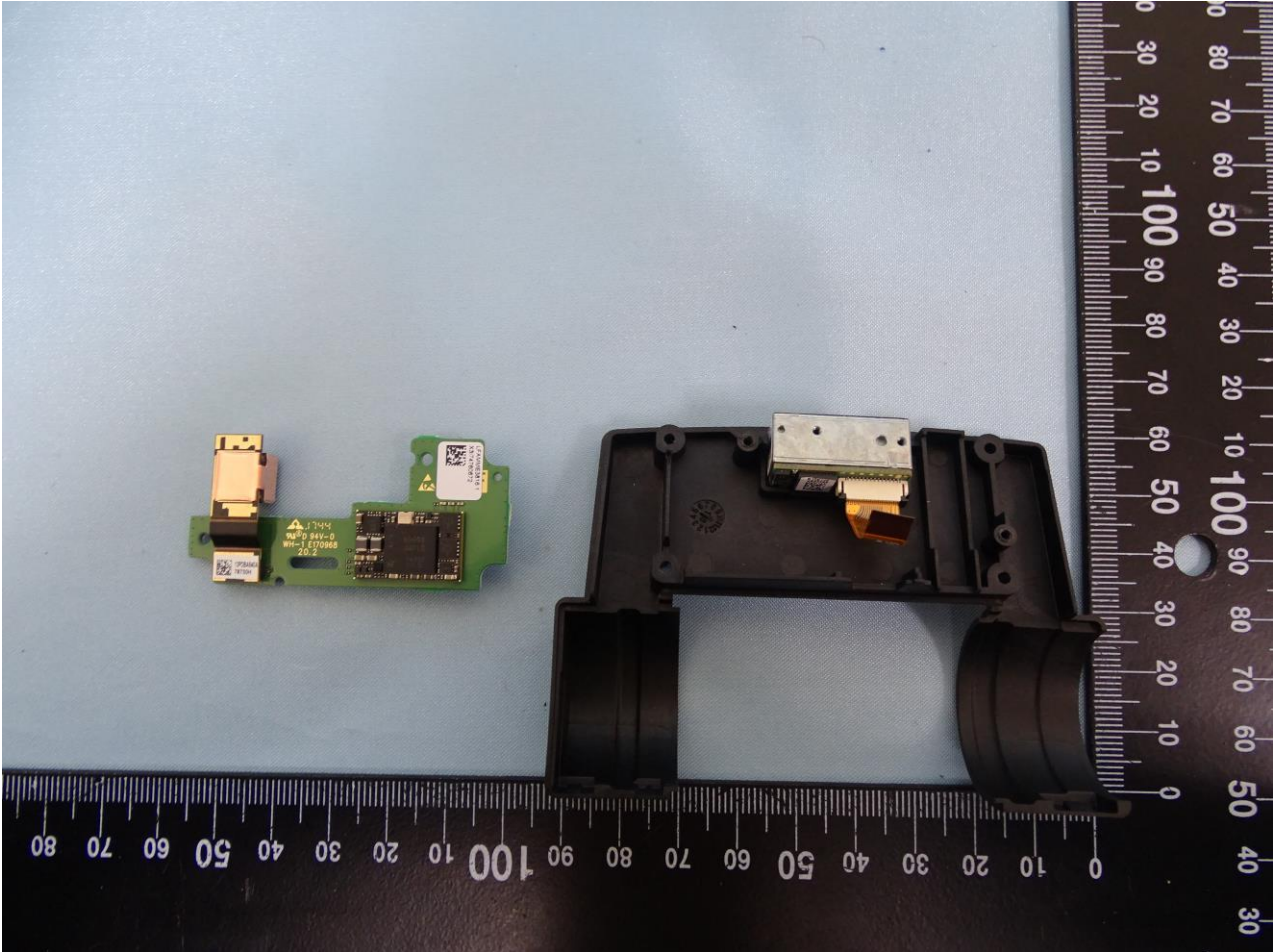

Brand Name: AAVA / Model Name: INARI6 SHORT FLIP

Sample 1 (with Camera and BCR)

Brand Name: AAVA / Model Name: INARI6 SHORT FLIP

Brand Name: AAVA / Model Name: INARI6 SHORT FLIP

Brand Name: AAVA / Model Name: INARI6 SHORT FLIP

Brand Name: AAVA / Model Name: INARI6 SHORT FLIP

Brand Name: AAVA / Model Name: INARI6 SHORT FLIP

Brand Name: AAVA / Model Name: INARI6 SHORT FLIP

Brand Name: AAVA / Model Name: INARI6 SHORT FLIP

Brand Name: AAVA / Model Name: INARI6 SHORT FLIP