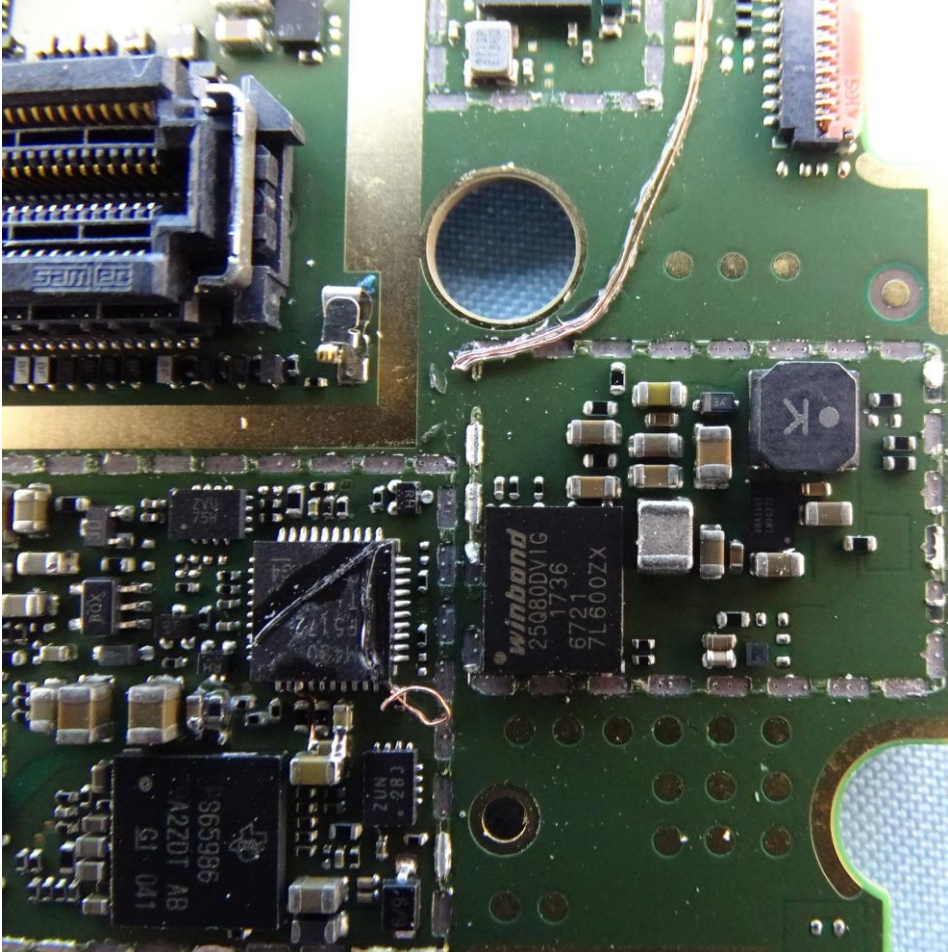

3. Internal Photograph of EUT

Brand Name: AAVA / Model Name: INARI6 SHORT FLIP

Brand Name: AAVA / Model Name: INARI6 SHORT FLIP

Brand Name: AAVA / Model Name: INARI6 SHORT FLIP

Brand Name: AAVA / Model Name: INARI6 SHORT FLIP

Brand Name: AAVA / Model Name: INARI6 SHORT FLIP

Brand Name: AAVA / Model Name: INARI6 SHORT FLIP

Brand Name: AAVA / Model Name: INARI6 SHORT FLIP

Brand Name: AAVA / Model Name: INARI6 SHORT FLIP

Brand Name: AAVA / Model Name: INARI6 SHORT FLIP