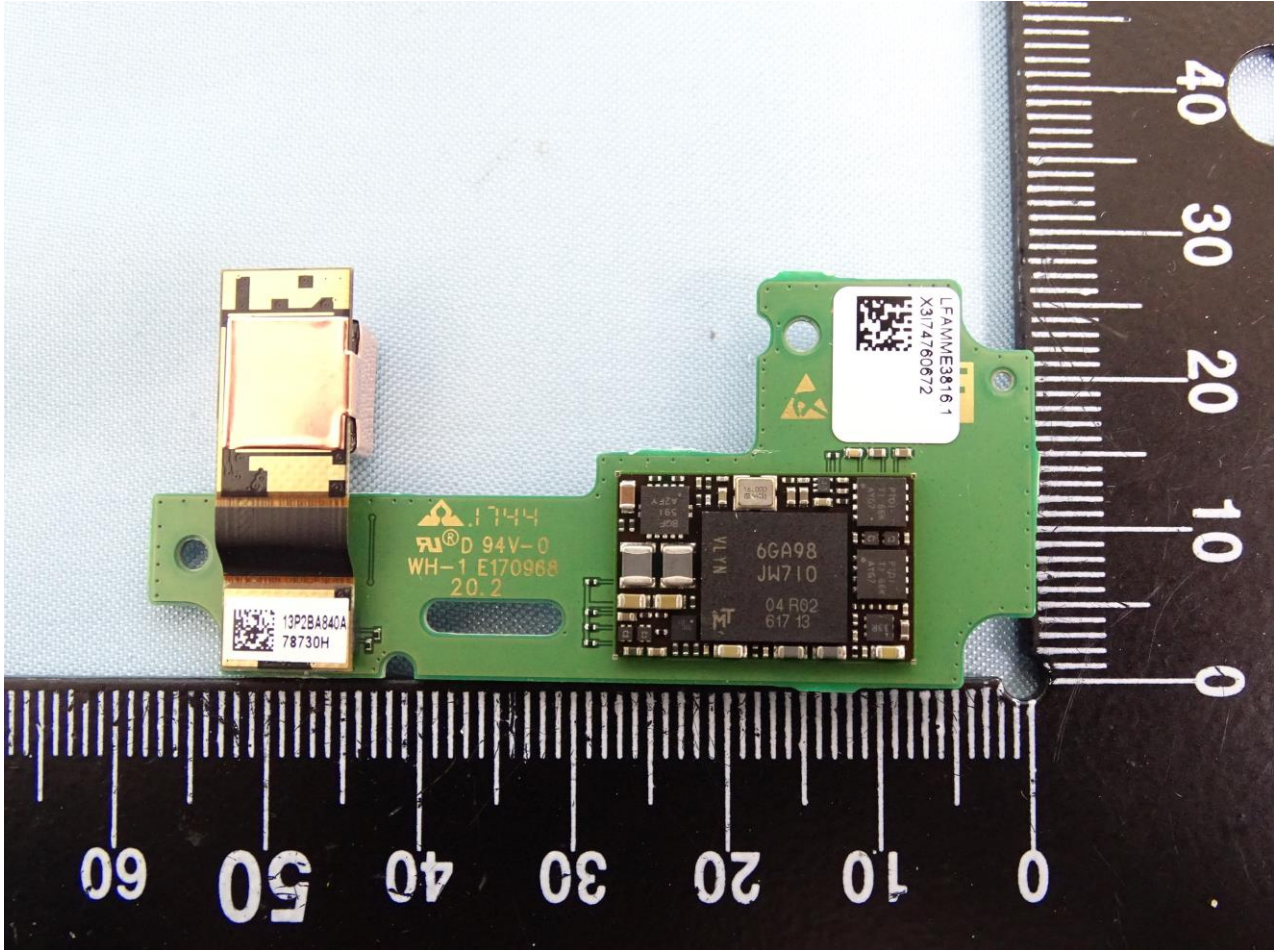

Brand Name: AAVA / Model Name: INARI6 SHORT FLIP

Sample 1 (with Camera and BCR)

Brand Name: AAVA / Model Name: INARI6 SHORT FLIP

Brand Name: AAVA / Model Name: INARI6 SHORT FLIP

Brand Name: AAVA / Model Name: INARI6 SHORT FLIP

Brand Name: AAVA / Model Name: INARI6 SHORT FLIP

Brand Name: AAVA / Model Name: INARI6 SHORT FLIP

Brand Name: AAVA / Model Name: INARI6 SHORT FLIP

Brand Name: AAVA / Model Name: INARI6 SHORT FLIP

Brand Name: AAVA / Model Name: INARI6 SHORT FLIP