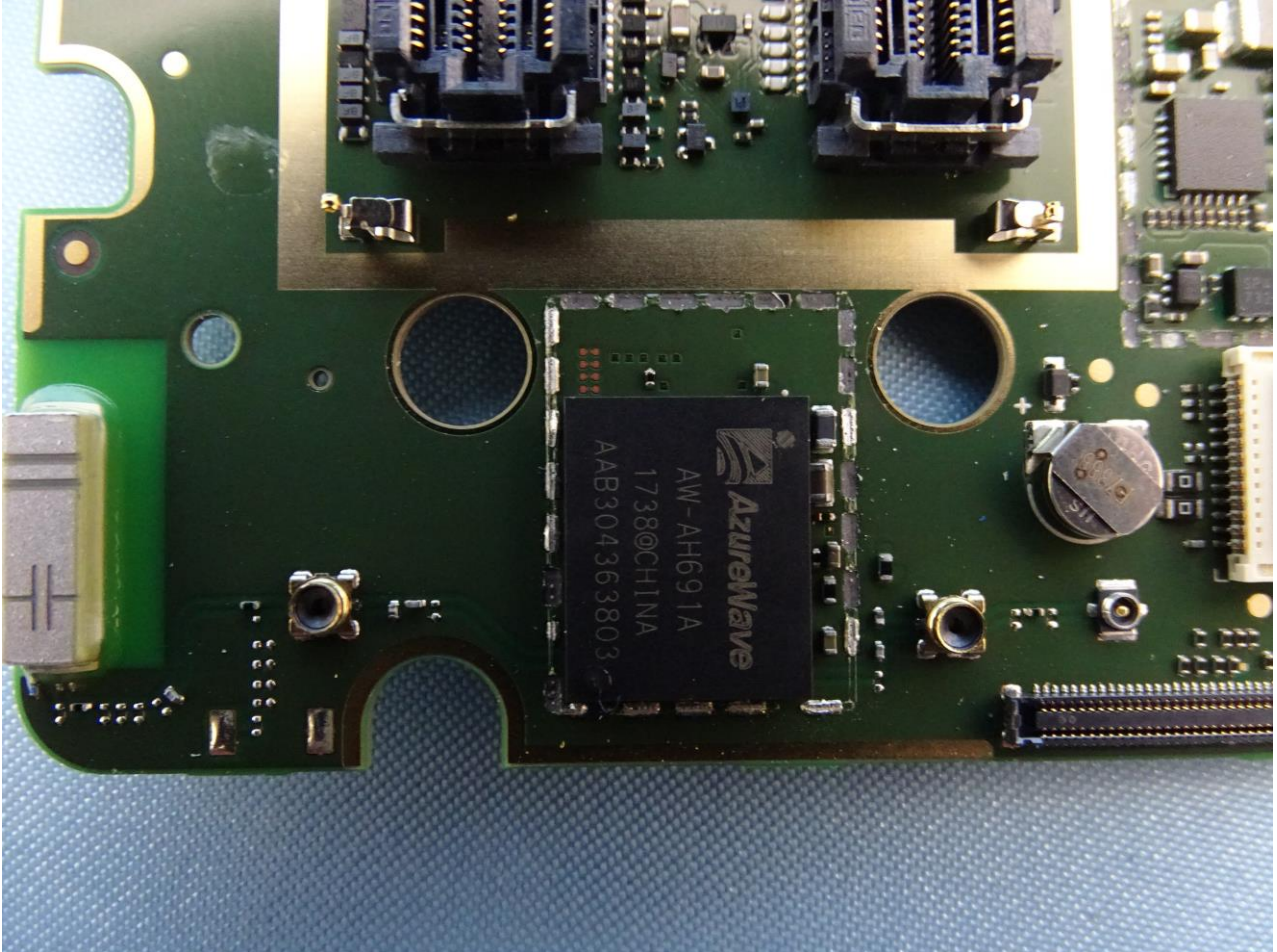

3. Internal Photograph of EUT

Brand Name: AAVA / Model Name: INARI6 SHORT FLIP

Brand Name: AAVA / Model Name: INARI6 SHORT FLIP

Brand Name: AAVA / Model Name: INARI6 SHORT FLIP

Brand Name: AAVA / Model Name: INARI6 SHORT FLIP

Brand Name: AAVA / Model Name: INARI6 SHORT FLIP

Brand Name: AAVA / Model Name: INARI6 SHORT FLIP

Brand Name: AAVA / Model Name: INARI6 SHORT FLIP

Brand Name: AAVA / Model Name: INARI6 SHORT FLIP

Brand Name: AAVA / Model Name: INARI6 SHORT FLIP