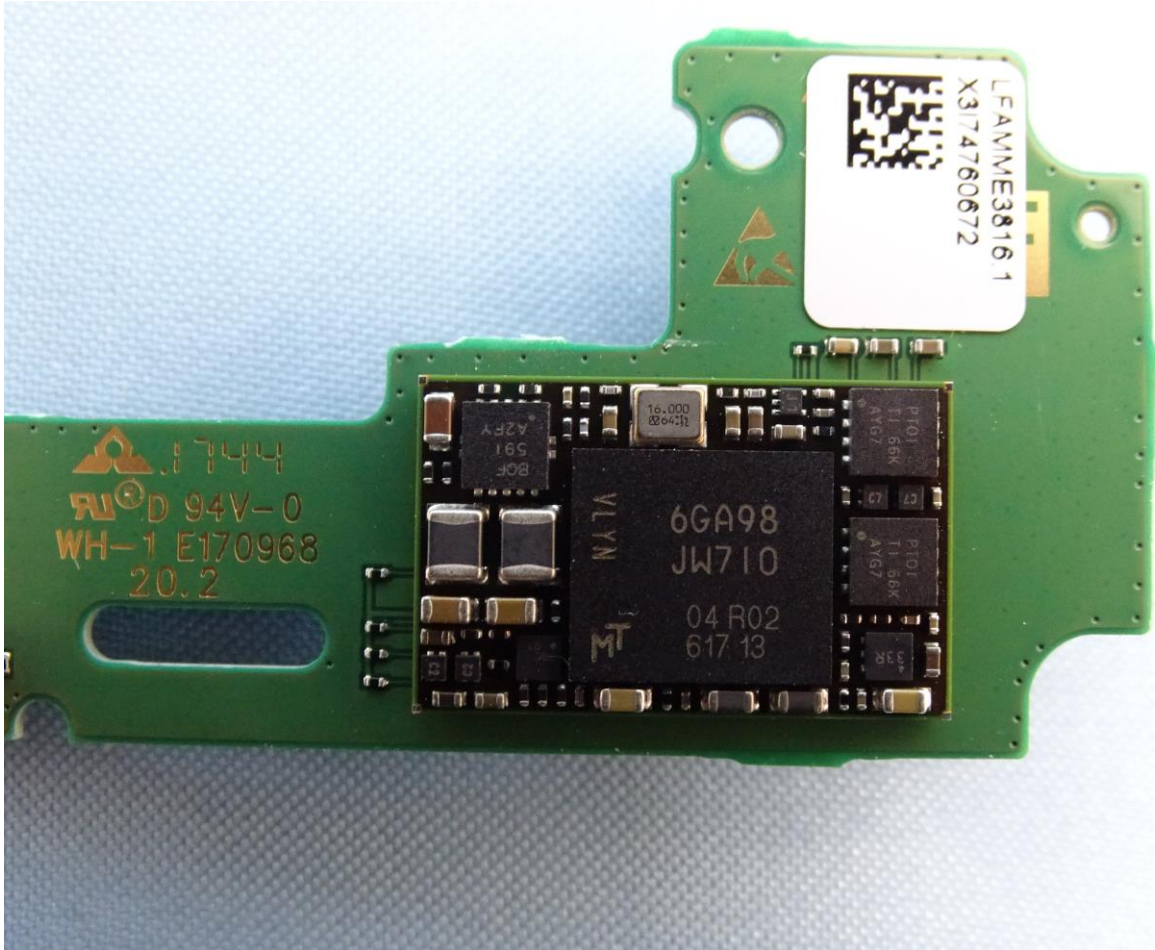

Brand Name: AAVA / Model Name: INARI6 SHORT FLIP