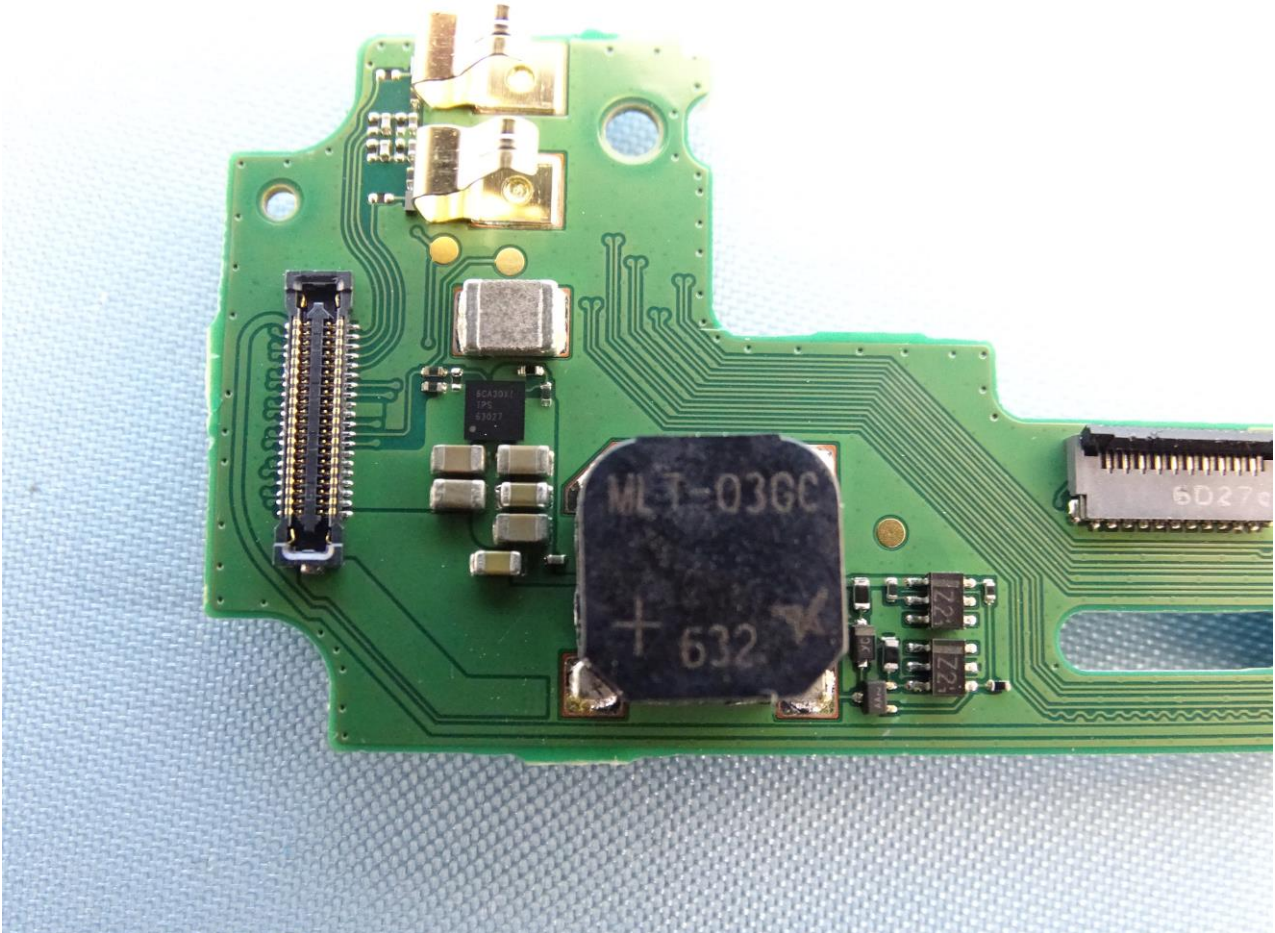

Brand Name: AAVA / Model Name: INARI6 SHORT FLIP