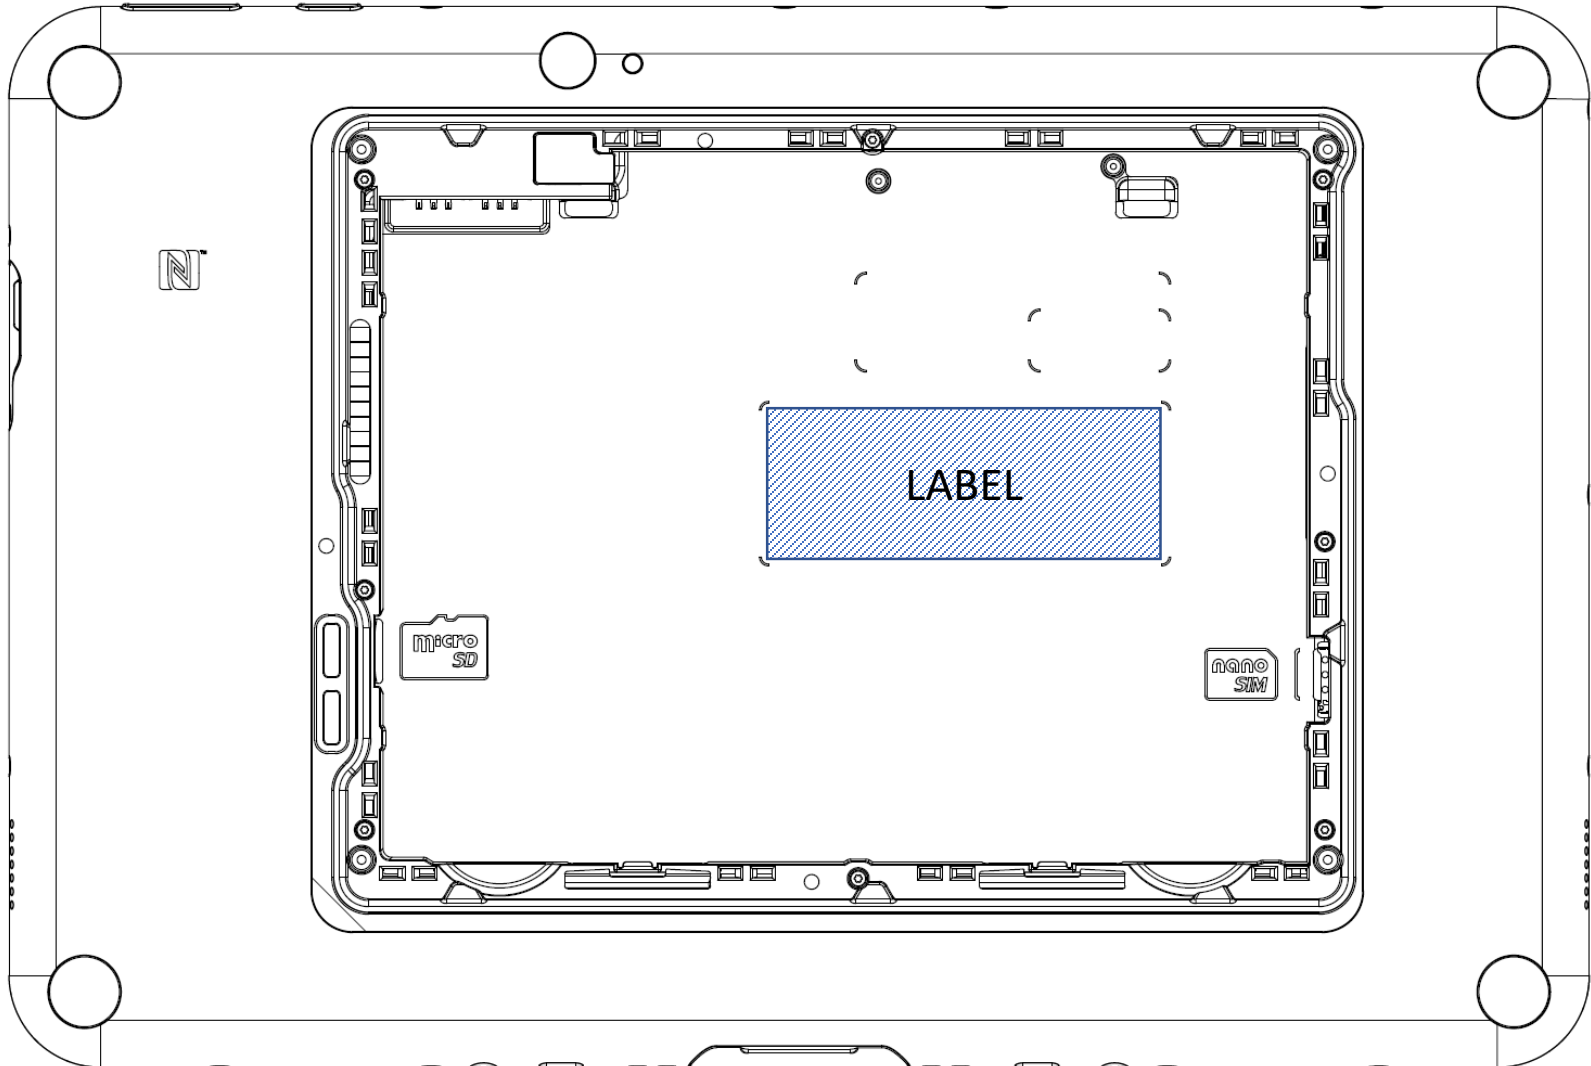

## Inari10B label location

The label will be put inside the battery compartment. The label is visible to the users as they purchase the product and install the battery.