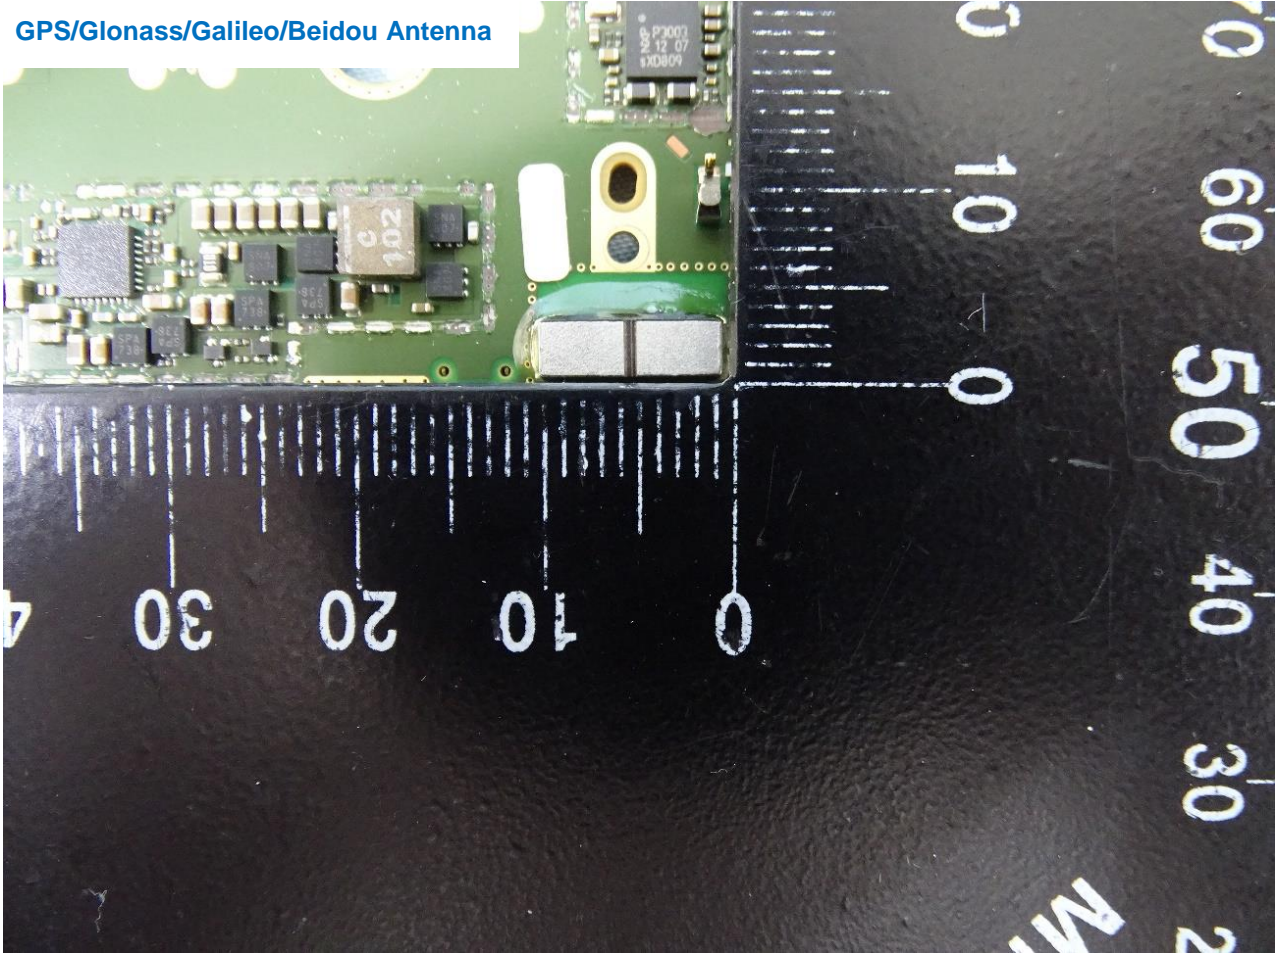

Brand Name: AAVA / Model Name: INARI10B-WIG-1

GPS/Glonass/Galileo/Beidou Antenna

————THE END————