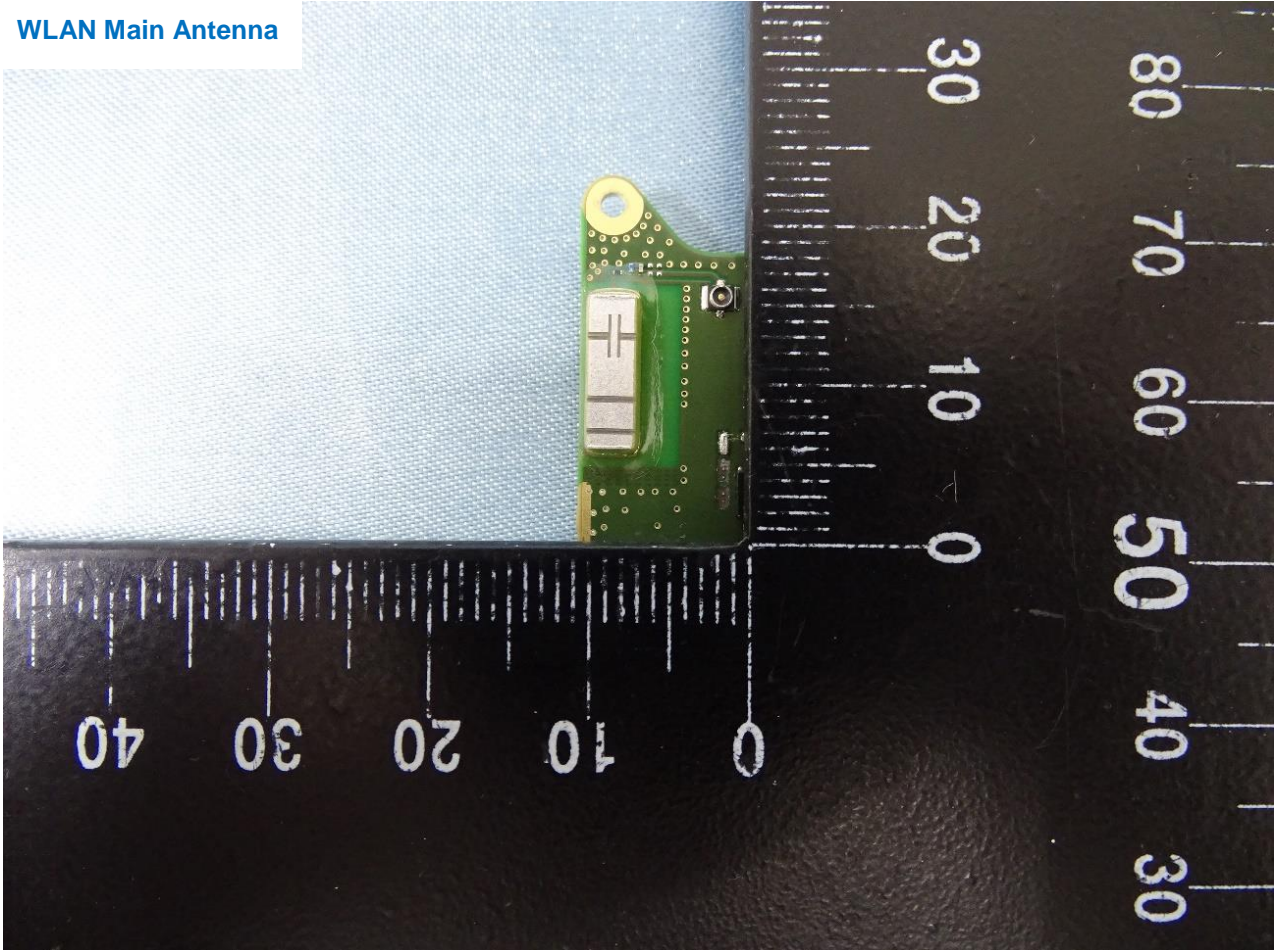

Brand Name: AAVA / Model Name: INARI10B-WIG-1

Brand Name: AAVA / Model Name: INARI10B-WIG-1

Brand Name: AAVA / Model Name: INARI10B-WIG-1

Brand Name: AAVA / Model Name: INARI10B-WIG-1

WLAN Main Antenna

Brand Name: AAVA / Model Name: INARI10B-WIG-1