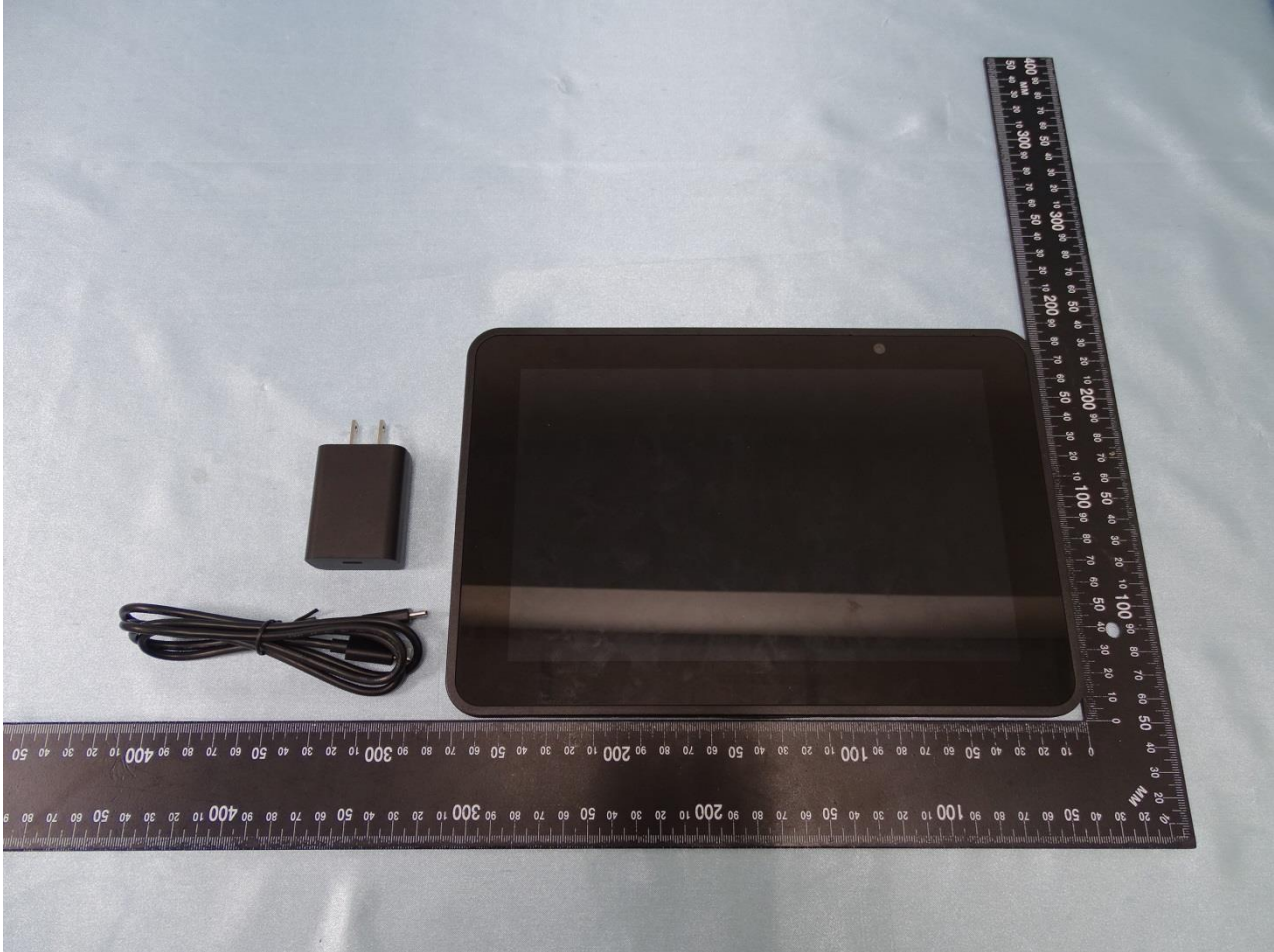

Brand Name: AAVA / Model Name: INARI10B-WIG-1