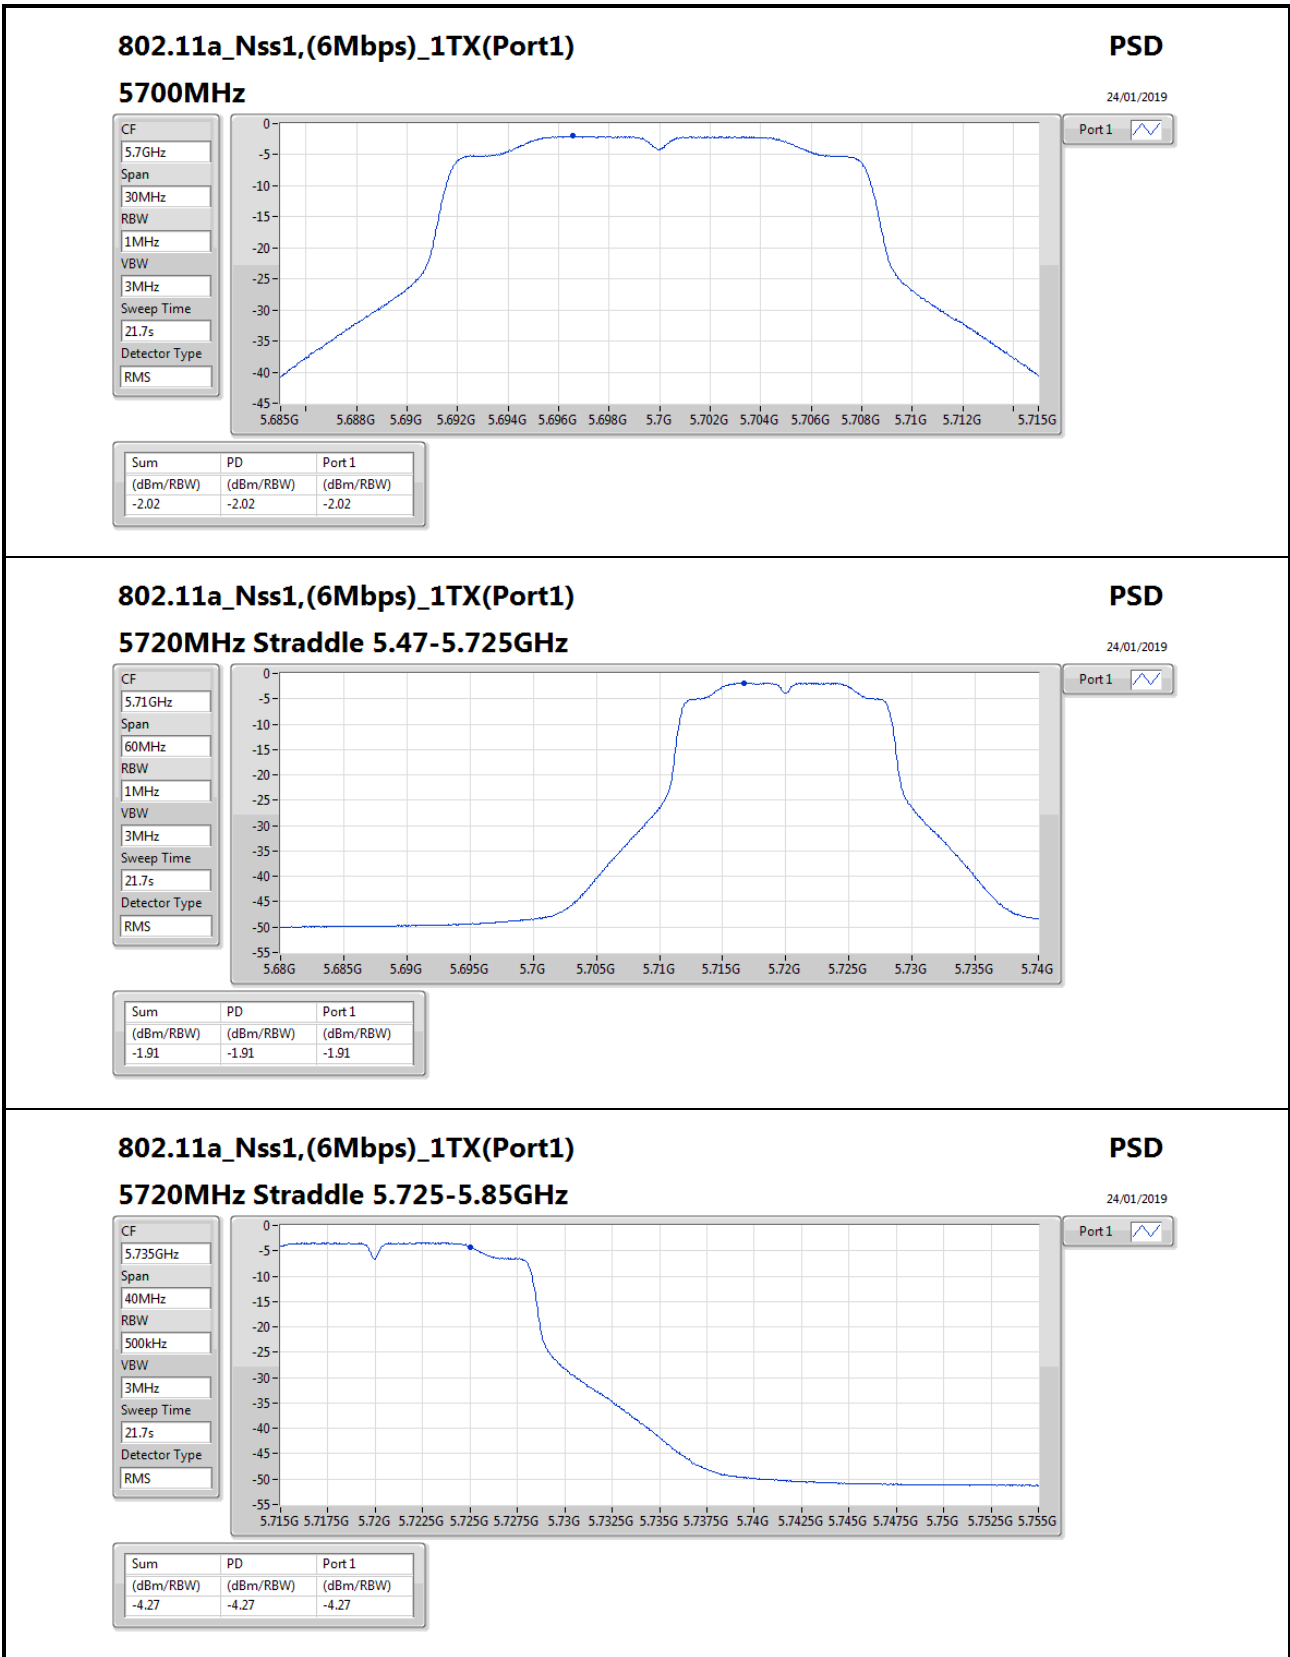

CF

5.735GHz

Span

40MHz

RBW

500kHz

VBW

3MHz

Sweep Time

21.7s

Detector Type

RMS

Port 1