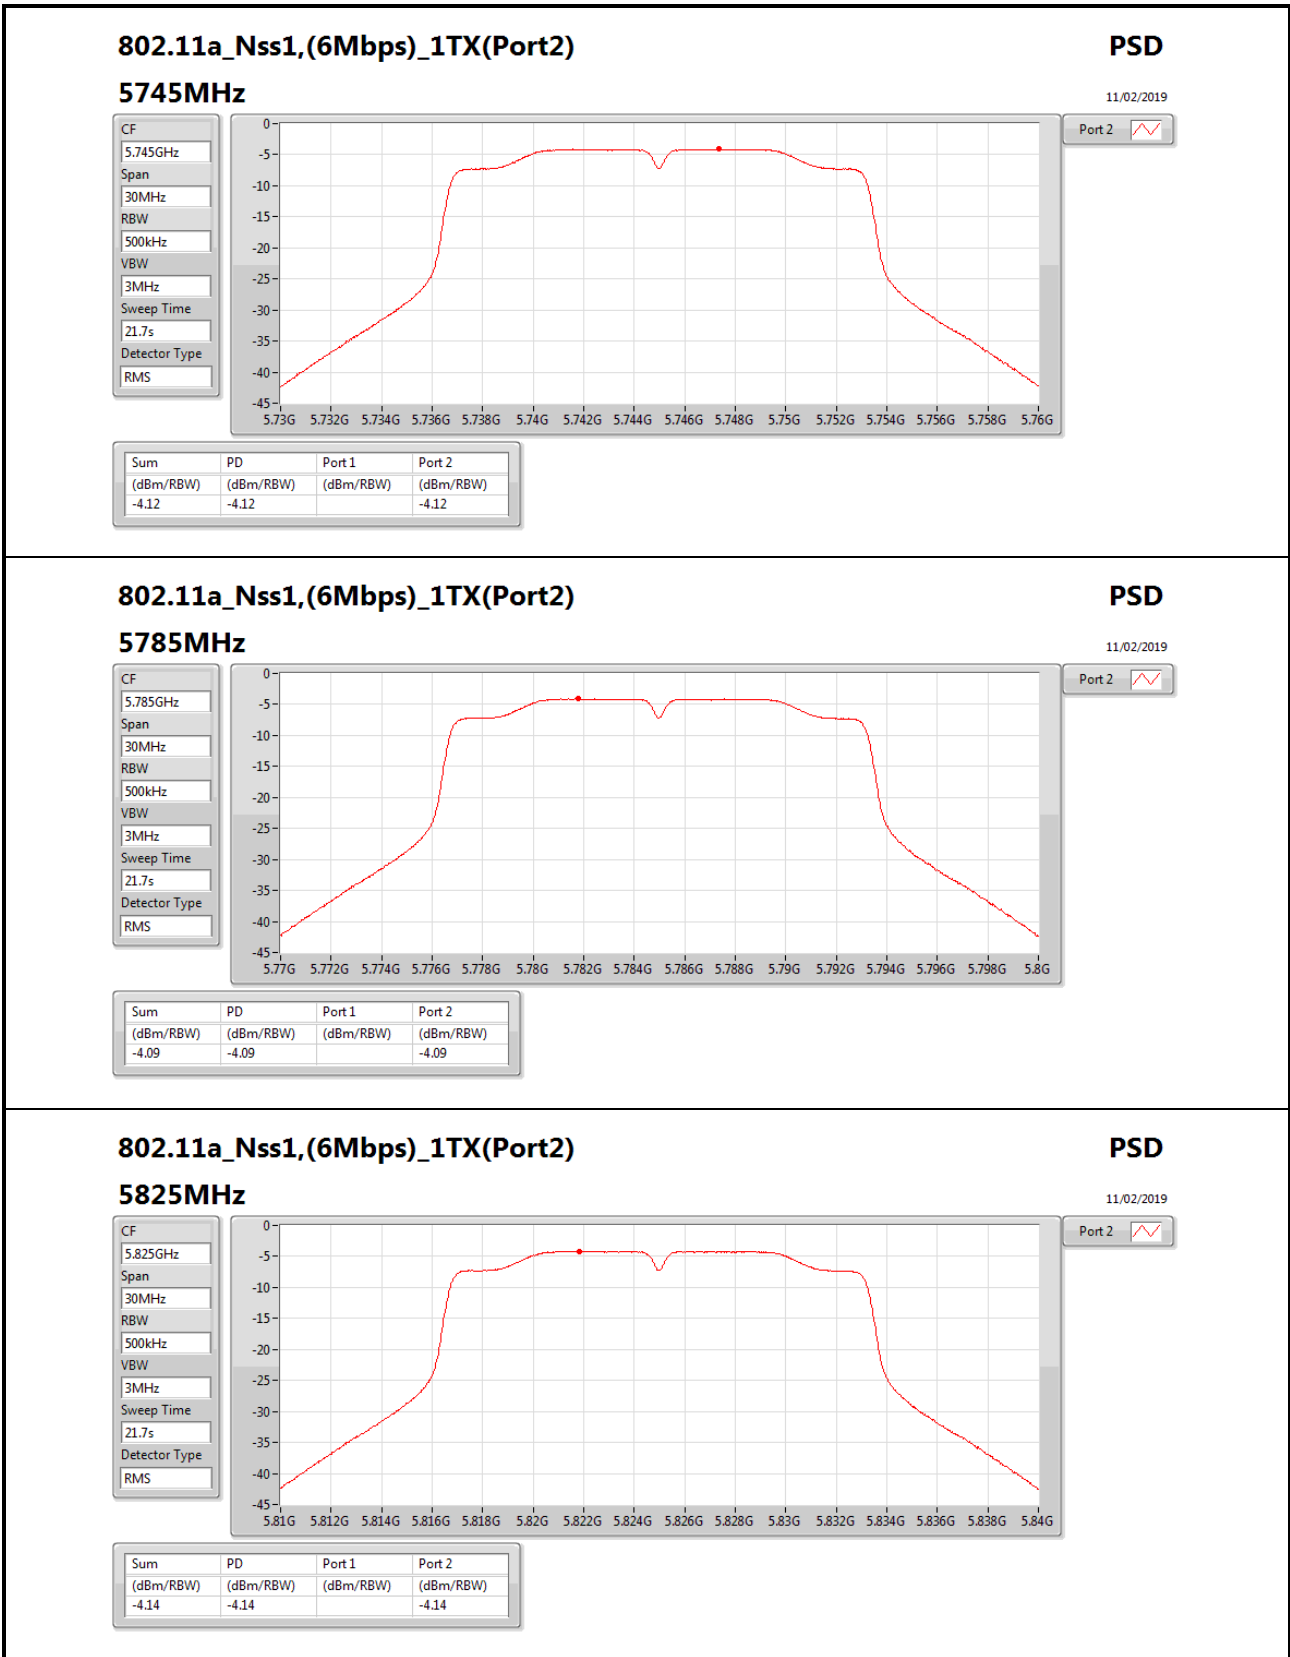

VBW

3MHz

Sweep Time

21.7s

Detector Type

RMS

Port 2

Sum	PD	Port 1	Port 2
(dBm/RBW)	(dBm/RBW)	(dBm/RBW)	(dBm/RBW)
-4.16	-4.16		-4.16