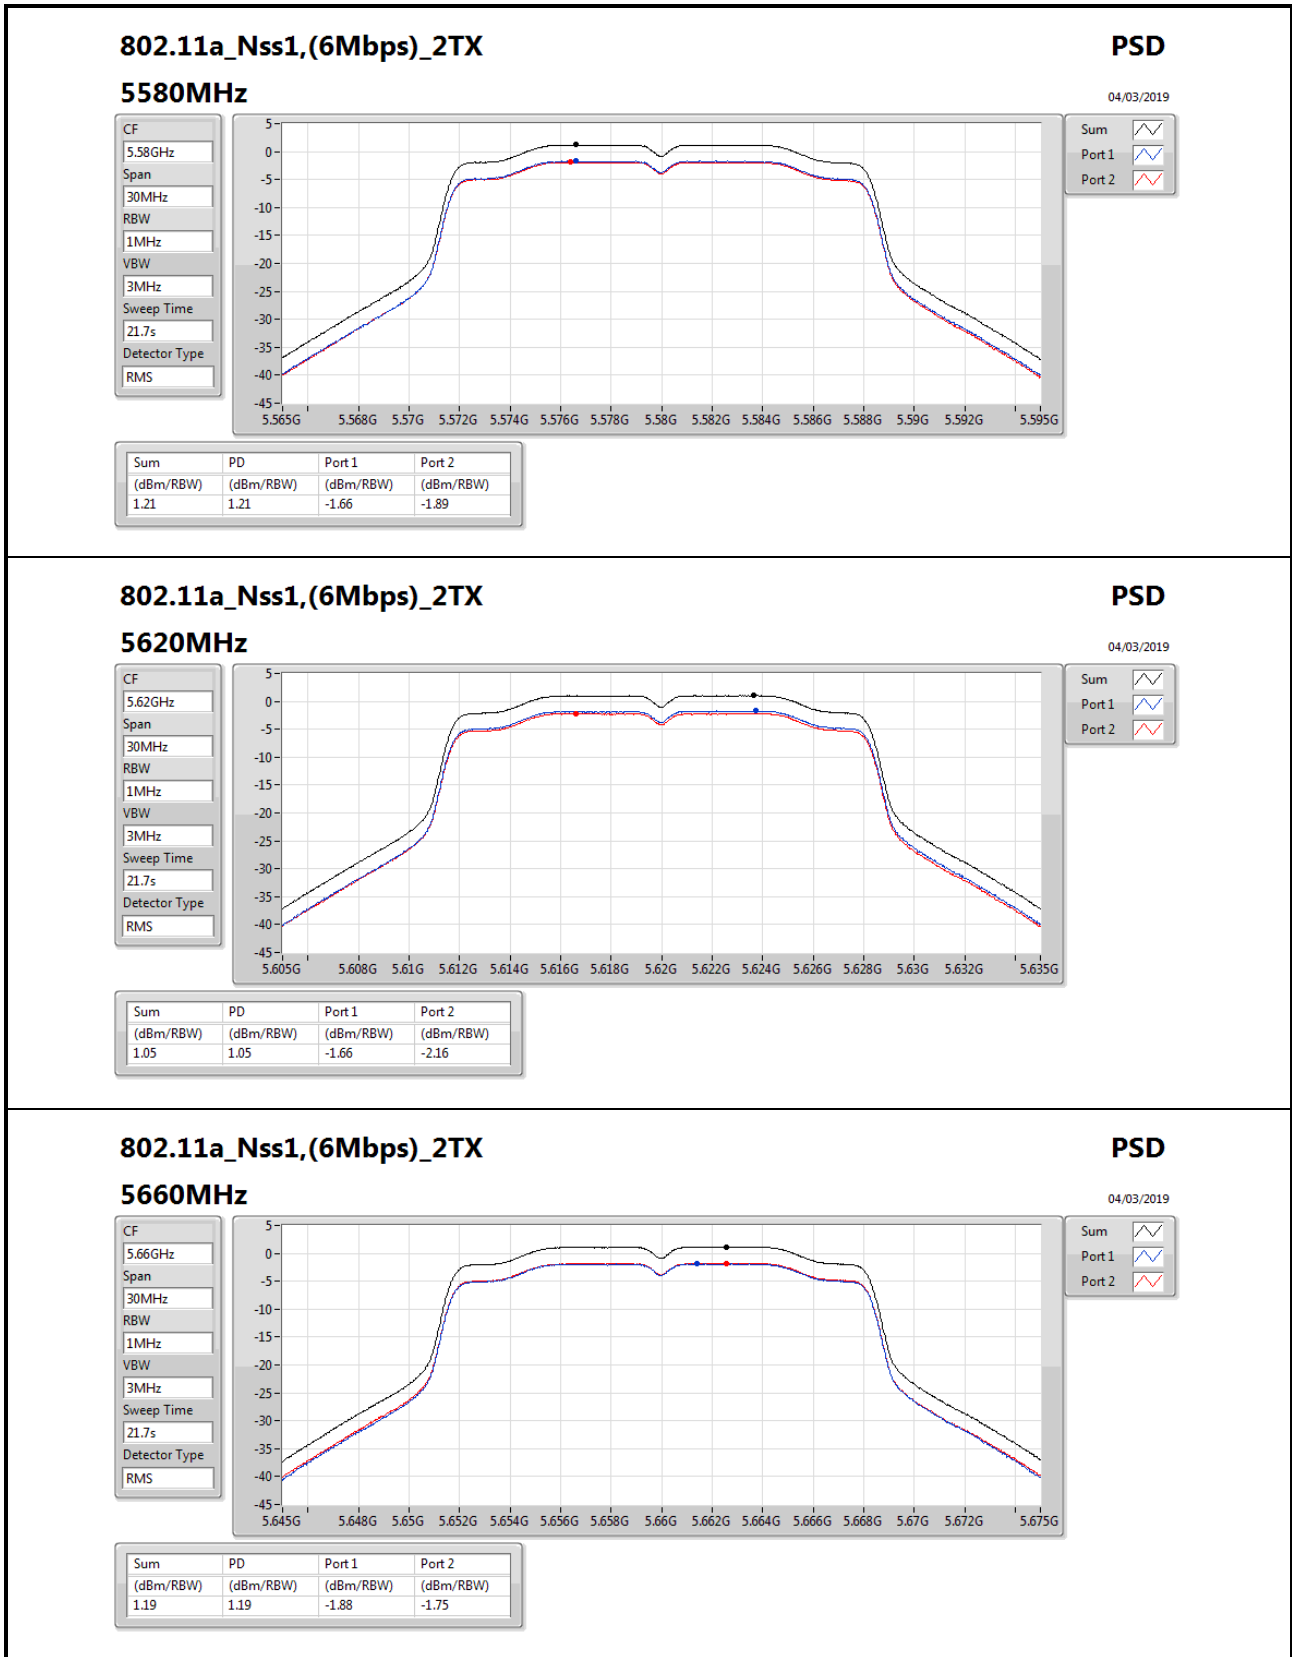

VBW

3MHz

Sweep Time

21.7s

Detector Type

RMS

Port 2

Sum	PD	Port 1	Port 2
(dBm/RBW)	(dBm/RBW)	(dBm/RBW)	(dBm/RBW)
-4.16	-4.16		-4.16