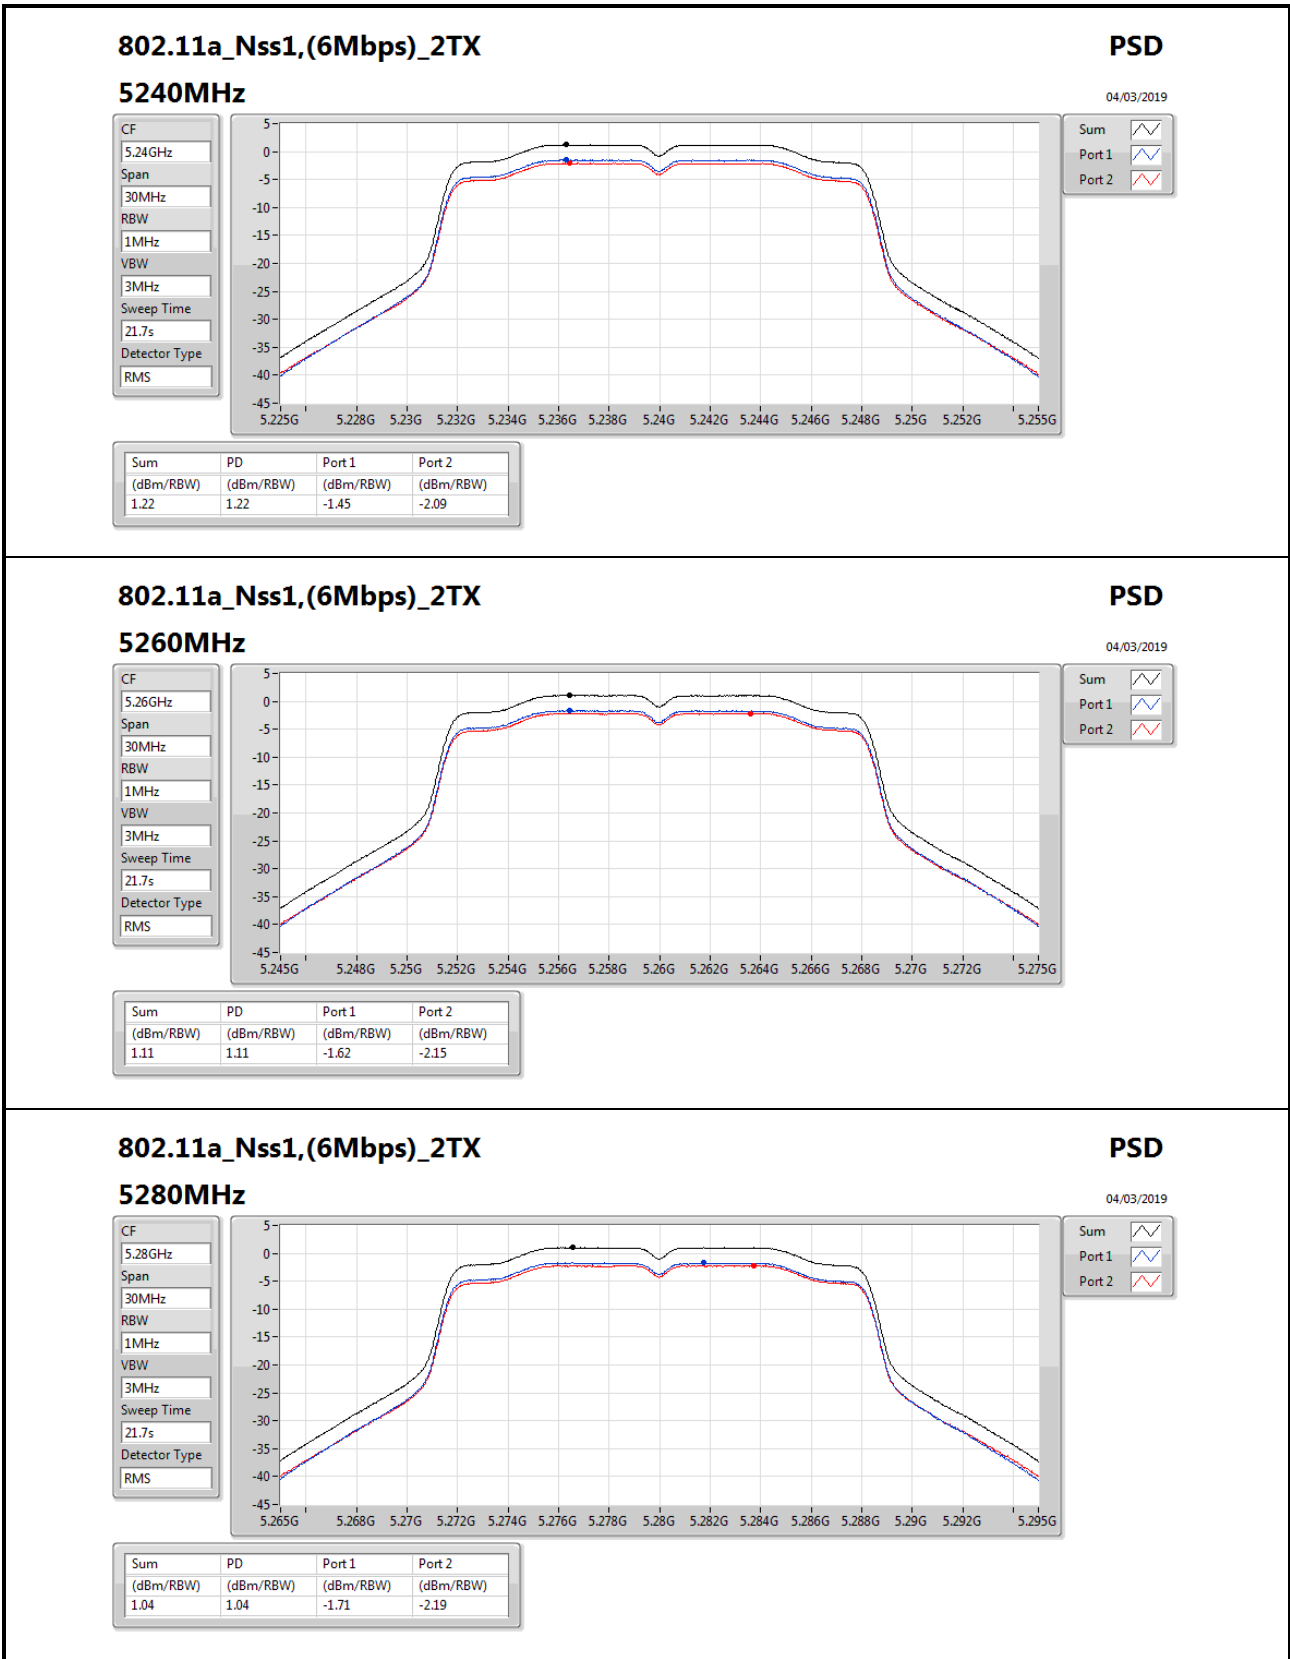

VBW

3MHz

Sweep Time

21.7s

Detector Type

RMS

Port 2

Sum	PD	Port 1	Port 2
(dBm/RBW)	(dBm/RBW)	(dBm/RBW)	(dBm/RBW)
-4.16	-4.16		-4.16