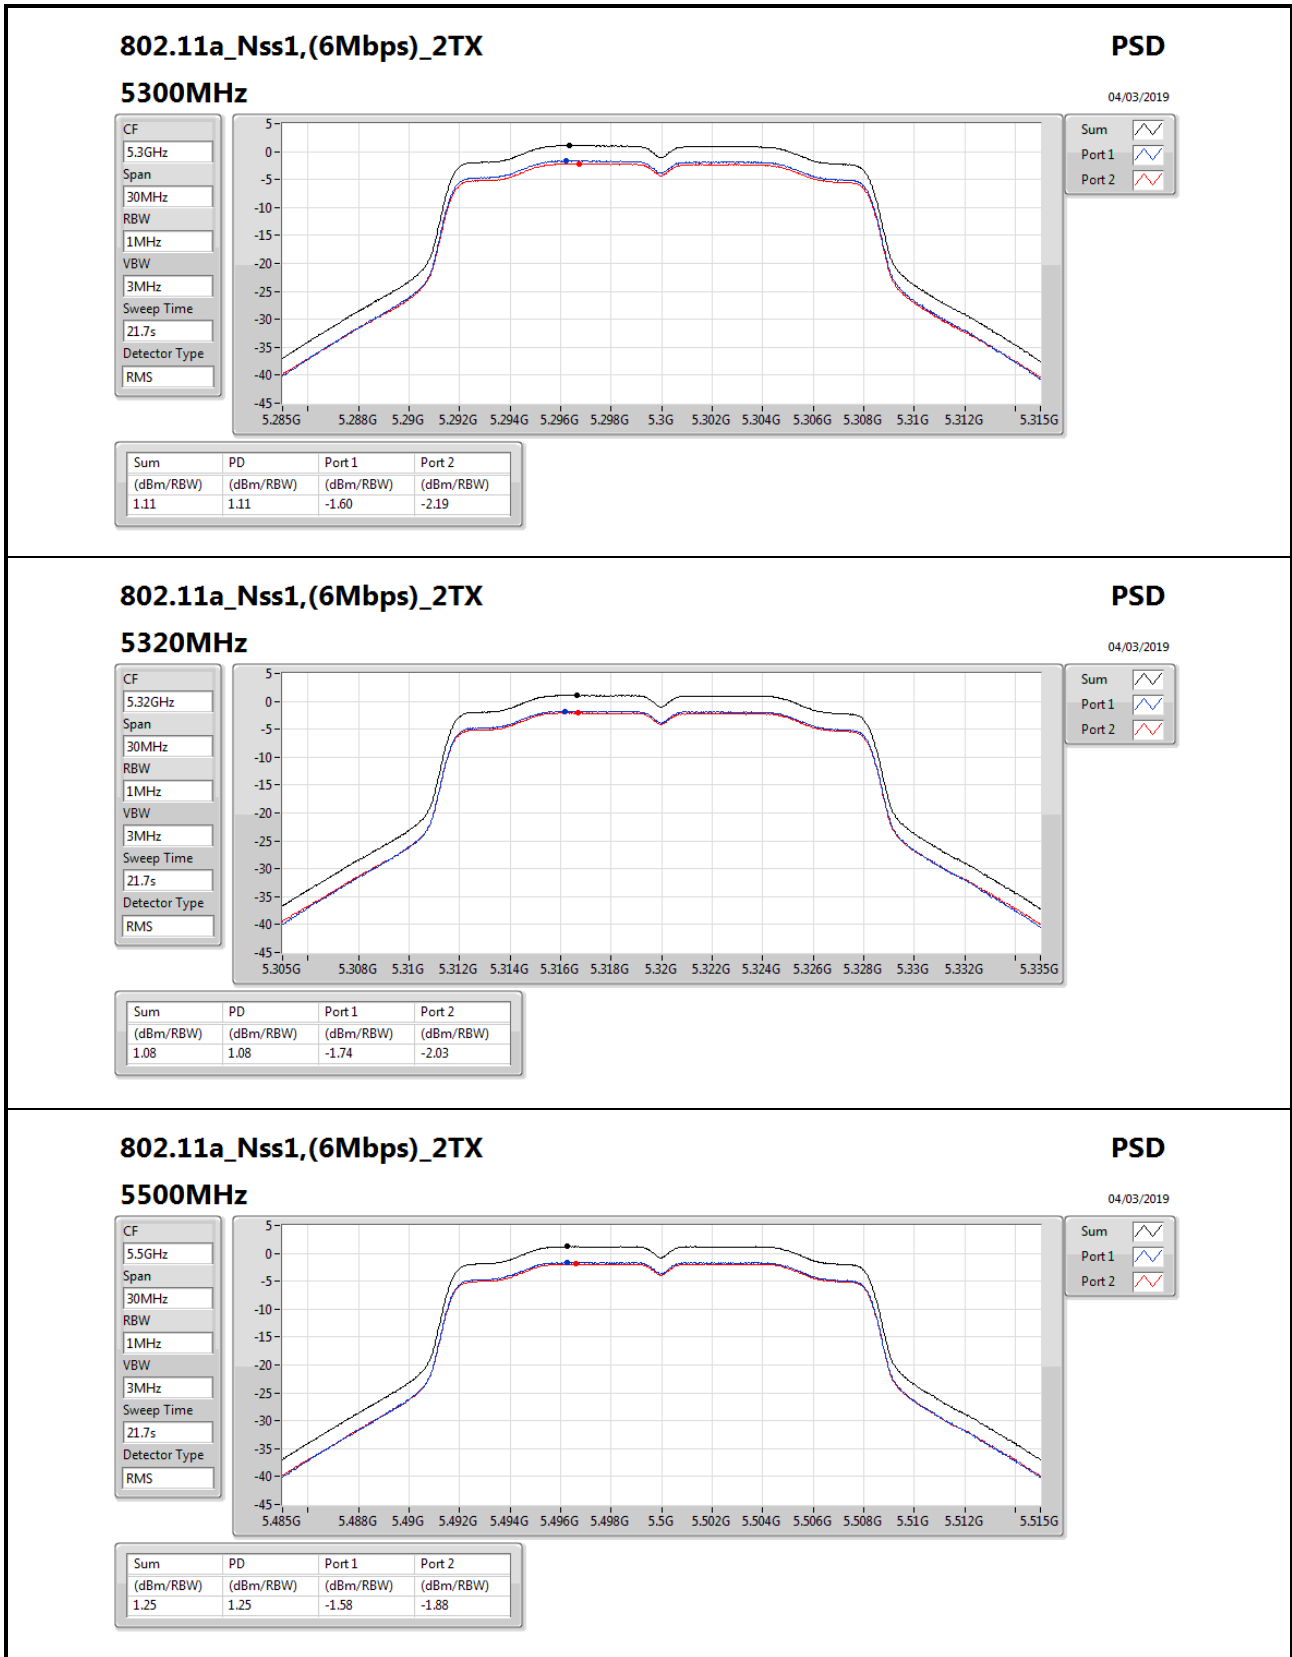

VBW

3MHz

Sweep Time

21.7s

Detector Type

RMS

Port 2

Sum	PD	Port 1	Port 2
(dBm/RBW)	(dBm/RBW)	(dBm/RBW)	(dBm/RBW)
-4.16	-4.16		-4.16