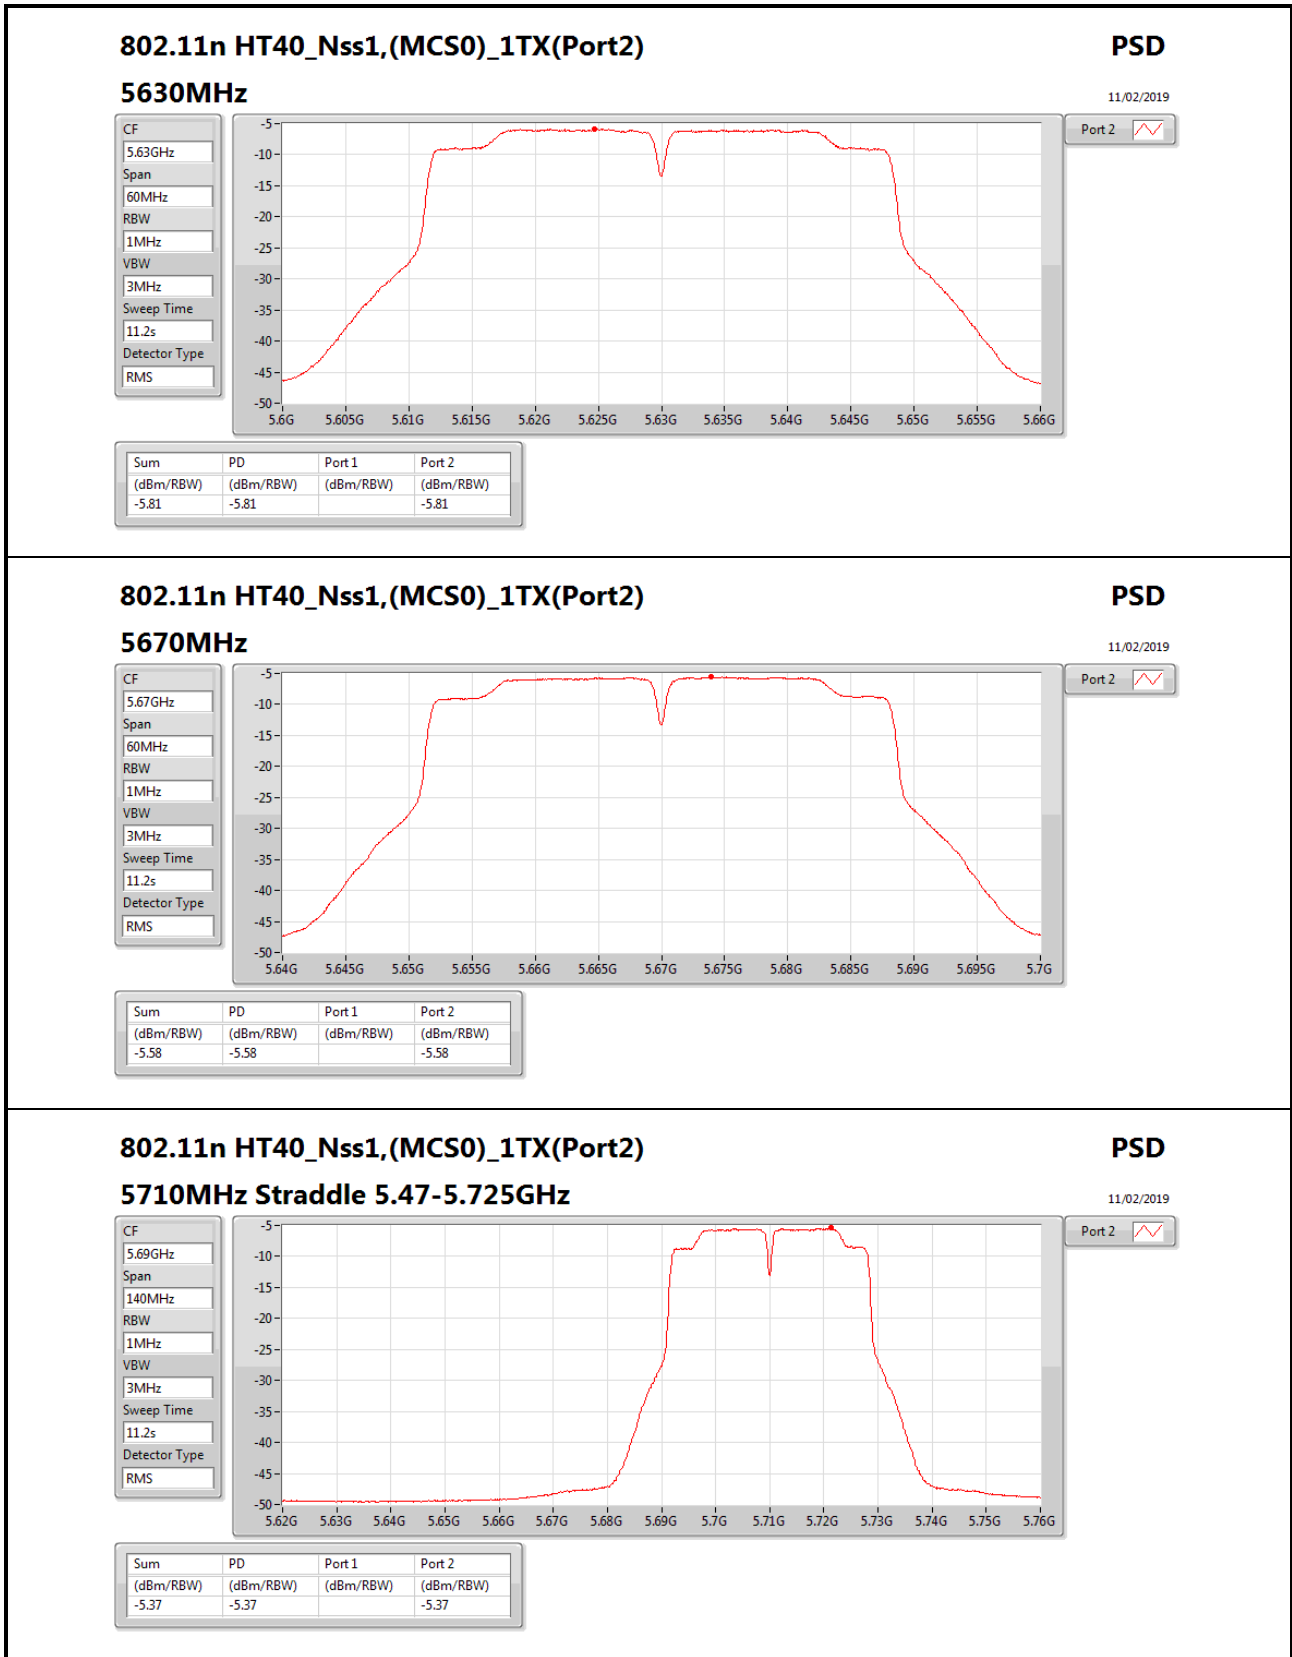

CF

5.69GHz

Span

140MHz

RBW

1MHz

VBW

3MHz

Sweep Time

11.2s

Detector Type

RMS

Port 2