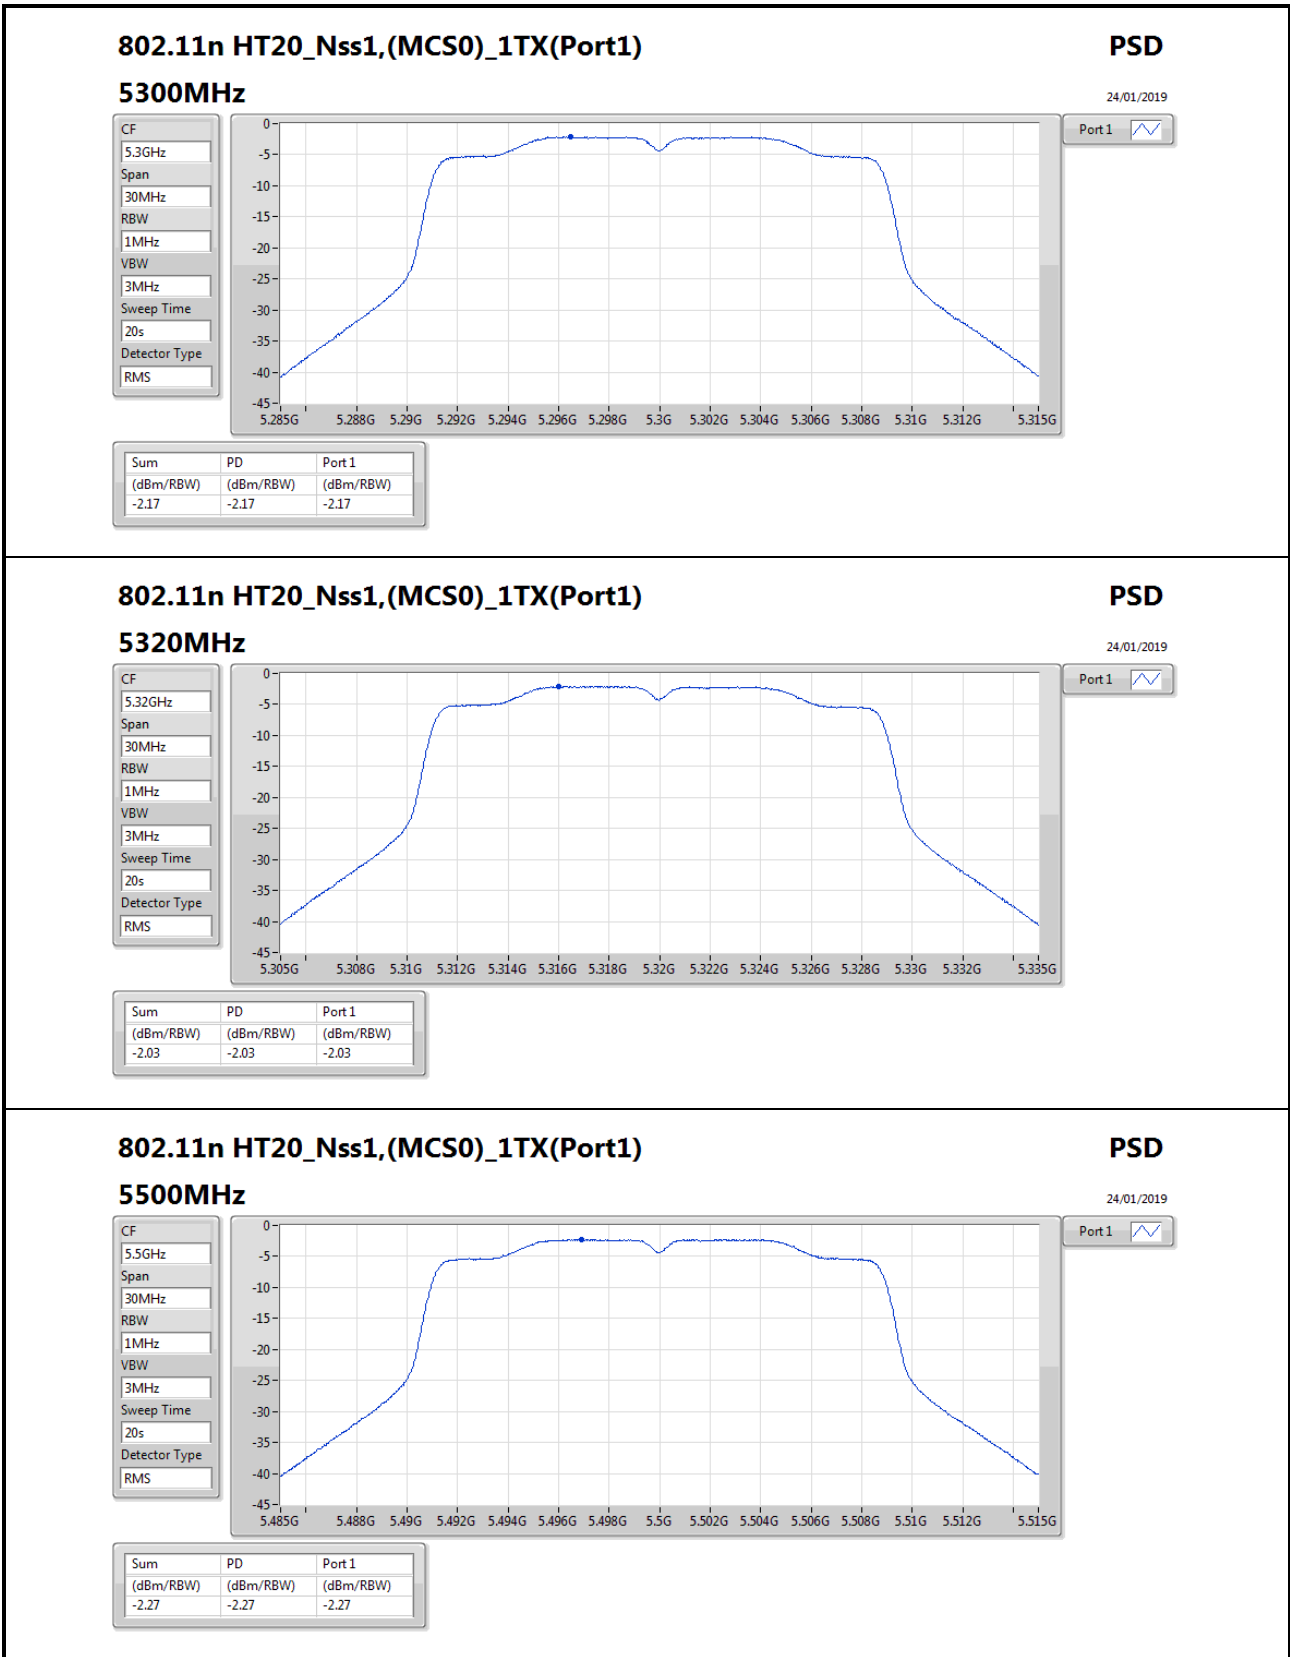

CF

5.5GHz

Span

30MHz

RBW

1MHz

VBW

3MHz

Sweep Time

20s

Detector Type

RMS

Port 1