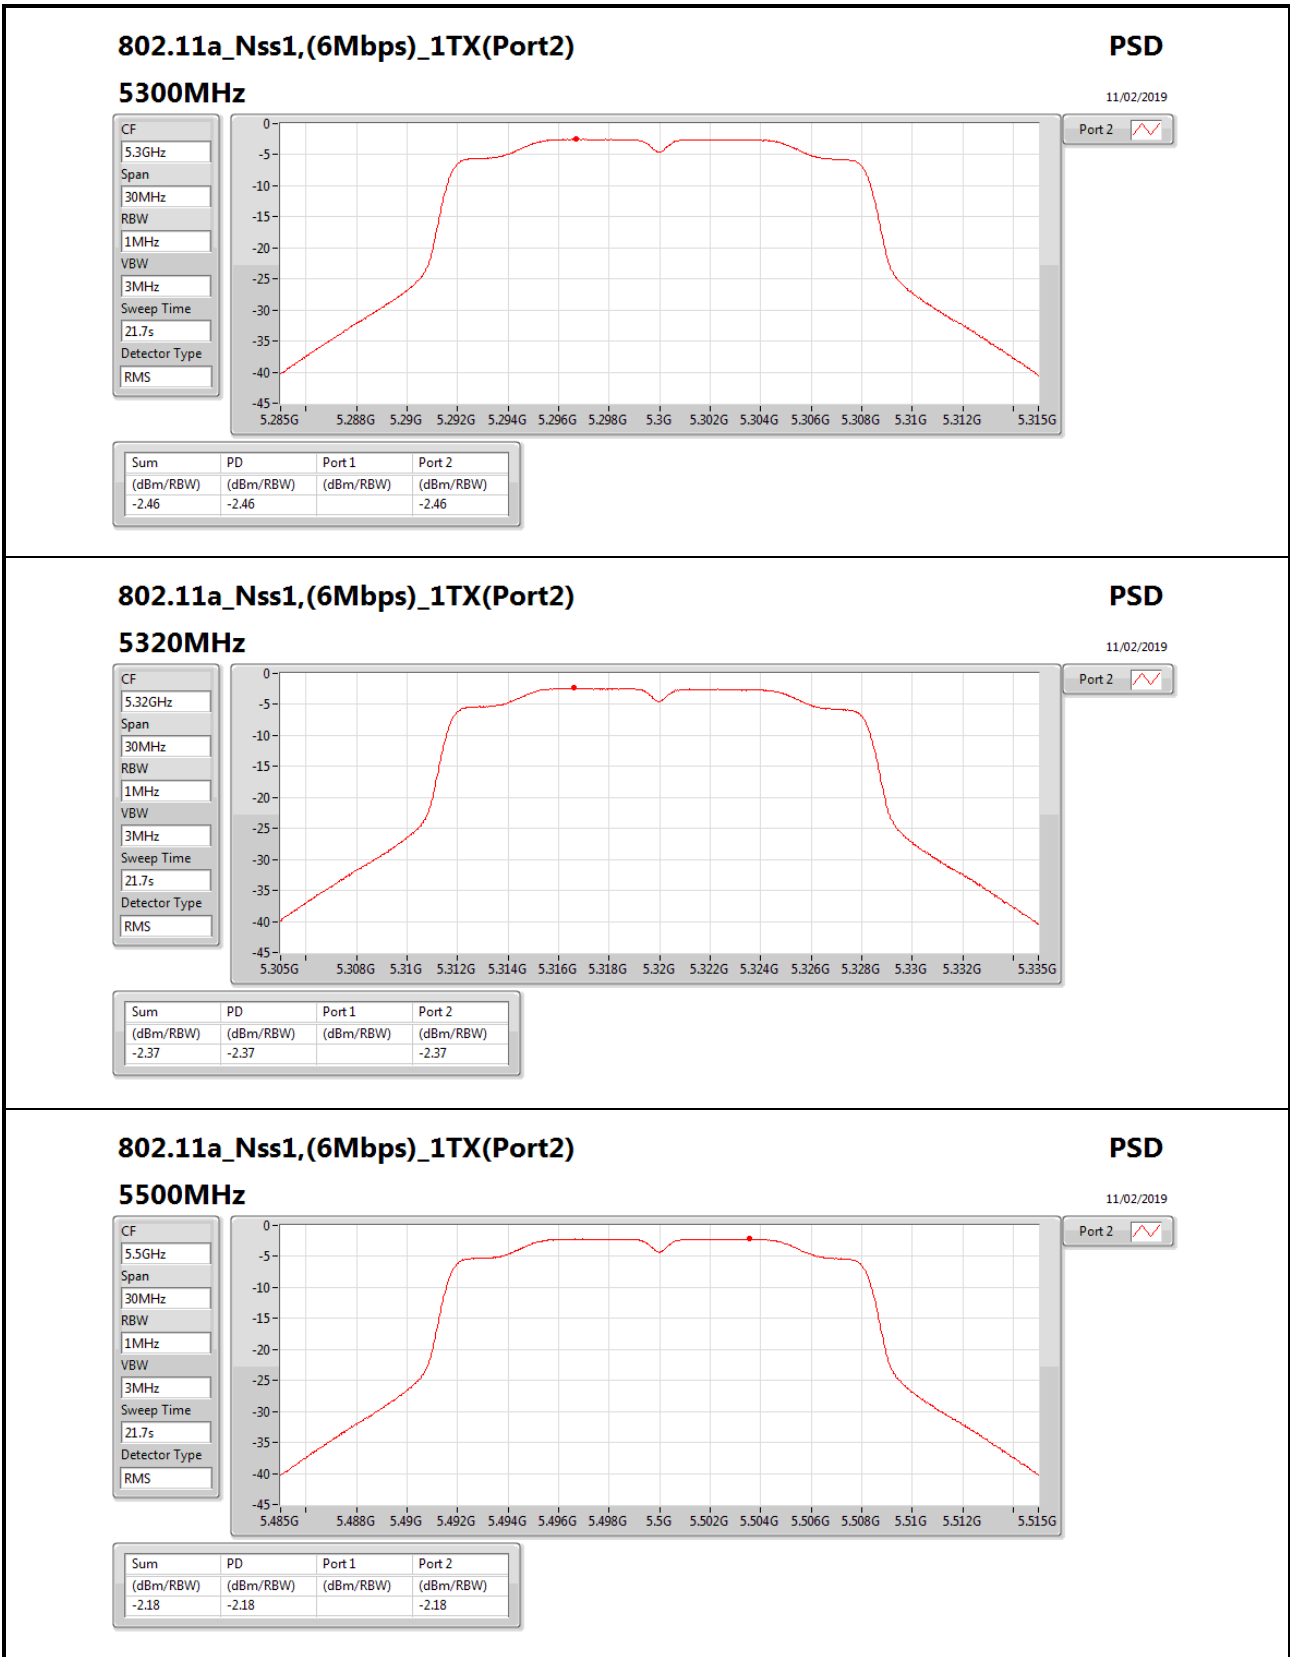

Sweep Time

21.7s

Detector Type

RMS

Port 2

Sum	PD	Port 1	Port 2
(dBm/RBW)	(dBm/RBW)	(dBm/RBW)	(dBm/RBW)
-2.43	-2.43		-2.43

802.11a_Nss1,(6Mbps)_1TX(Port2)

5720MHz Straddle 5.725-5.85GHz