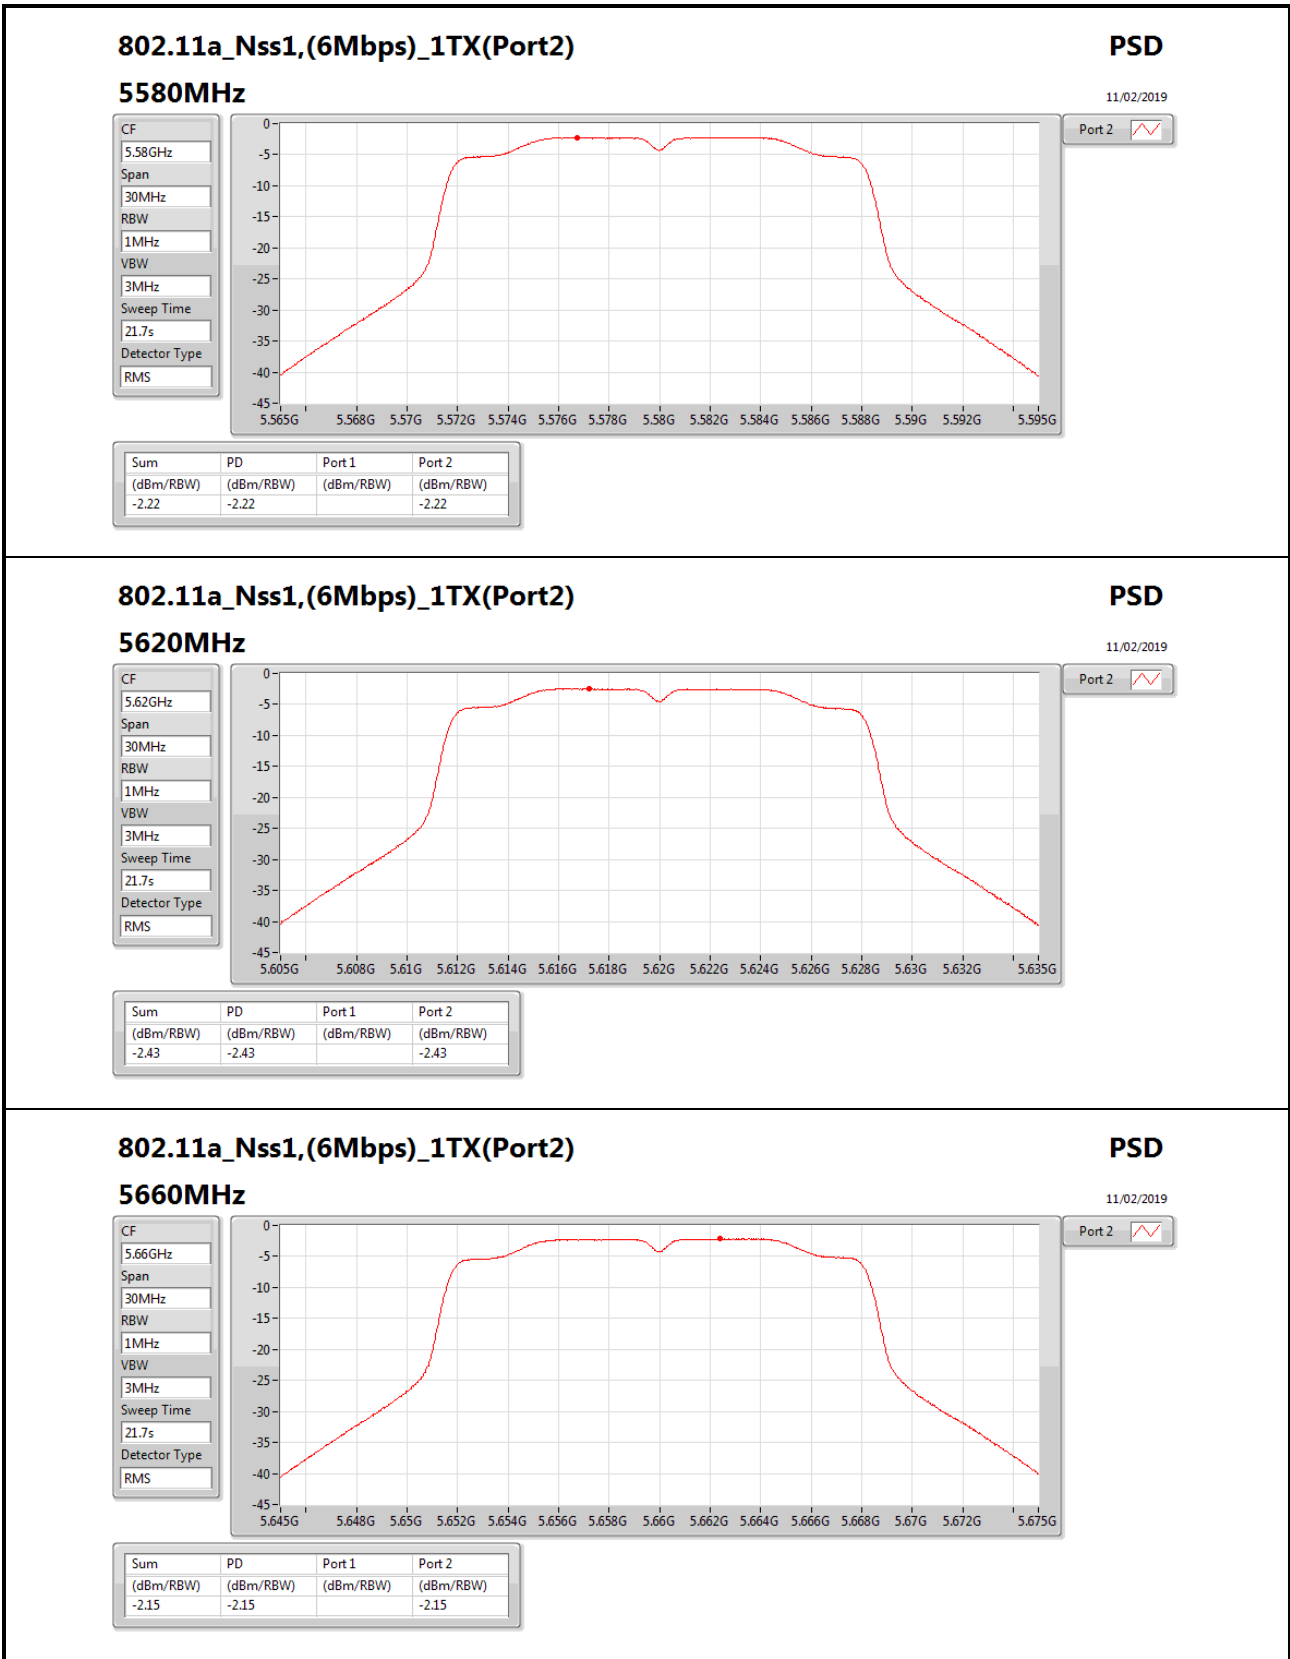

Sweep Time

21.7s

Detector Type

RMS

Port 2

Sum	PD	Port 1	Port 2
(dBm/RBW)	(dBm/RBW)	(dBm/RBW)	(dBm/RBW)
-2.43	-2.43		-2.43

802.11a_Nss1,(6Mbps)_1TX(Port2)

5720MHz Straddle 5.725-5.85GHz