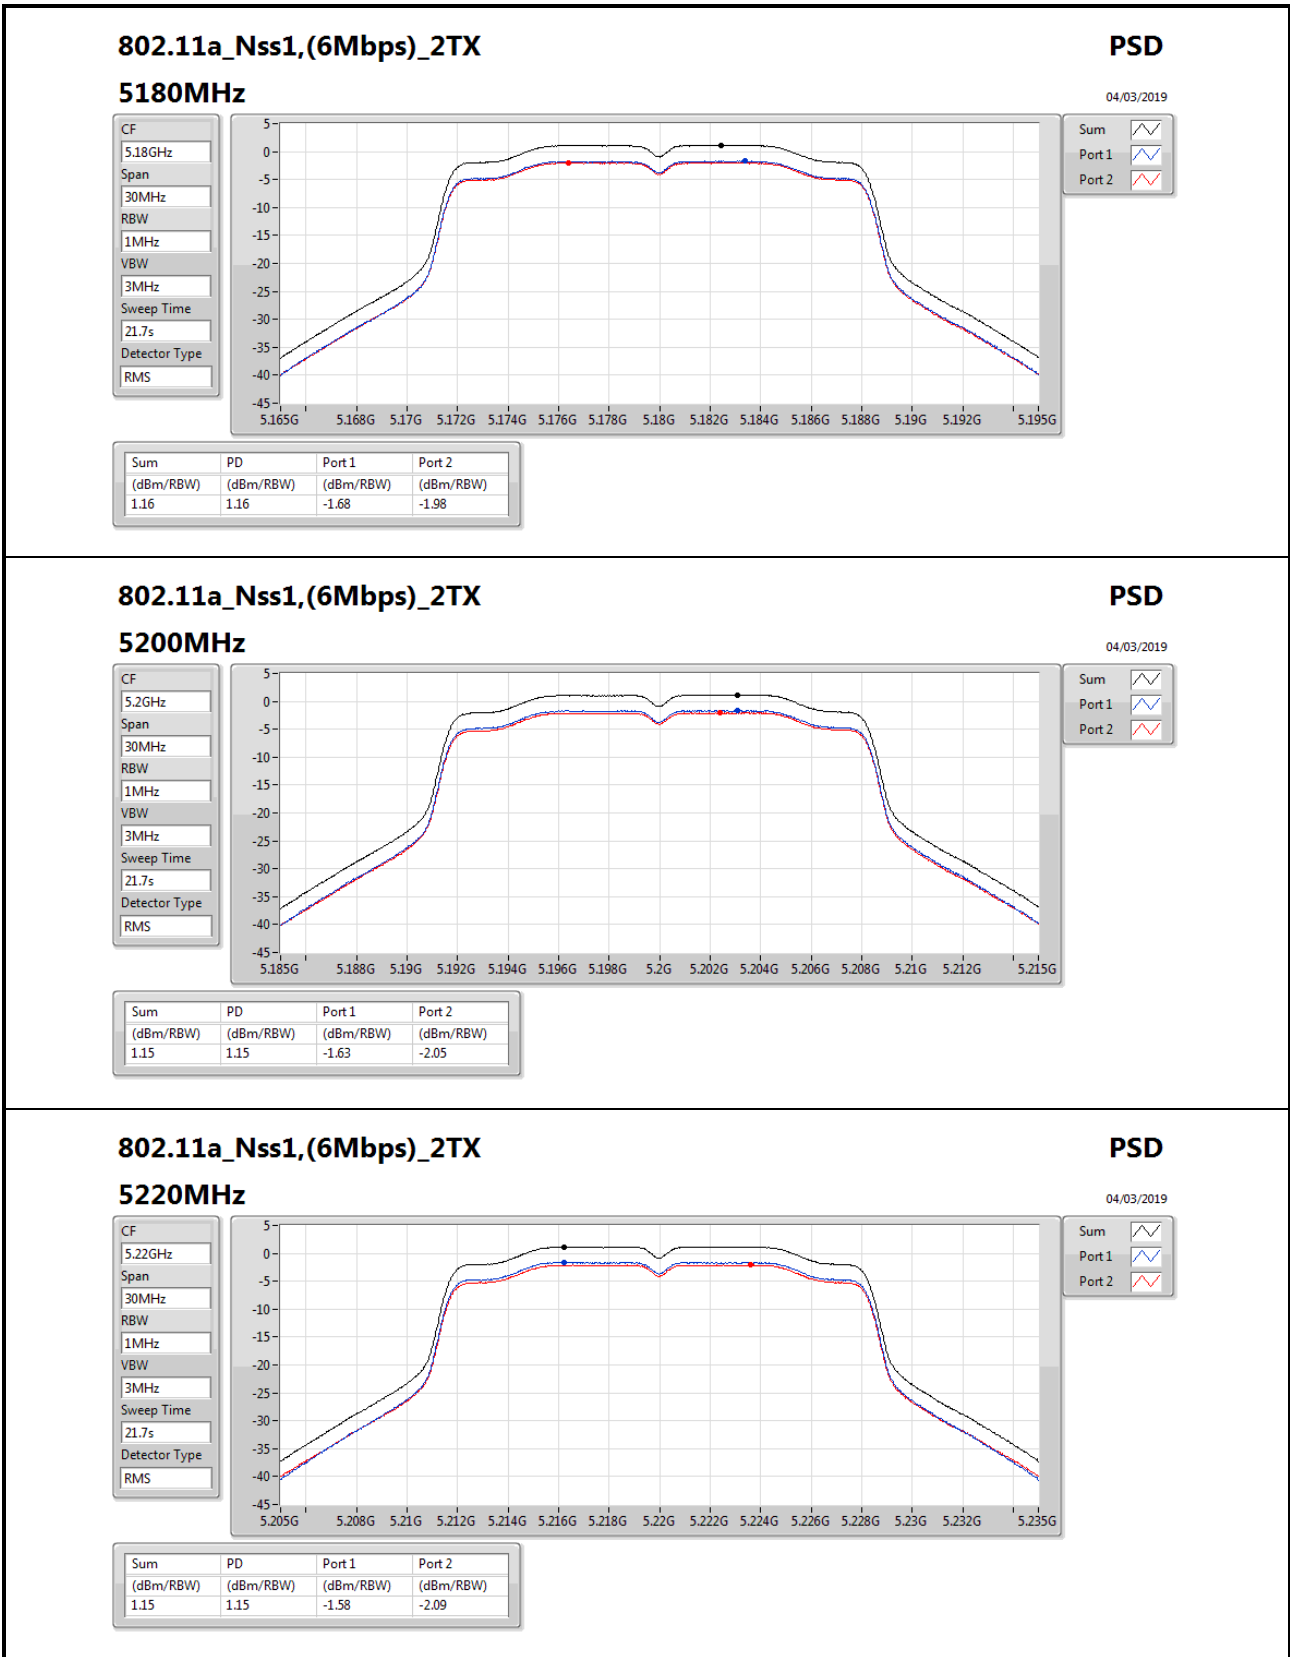

VBW

3MHz

Sweep Time

21.7s

Detector Type

RMS

Port 2

Sum	PD	Port 1	Port 2
(dBm/RBW)	(dBm/RBW)	(dBm/RBW)	(dBm/RBW)
-4.16	-4.16		-4.16