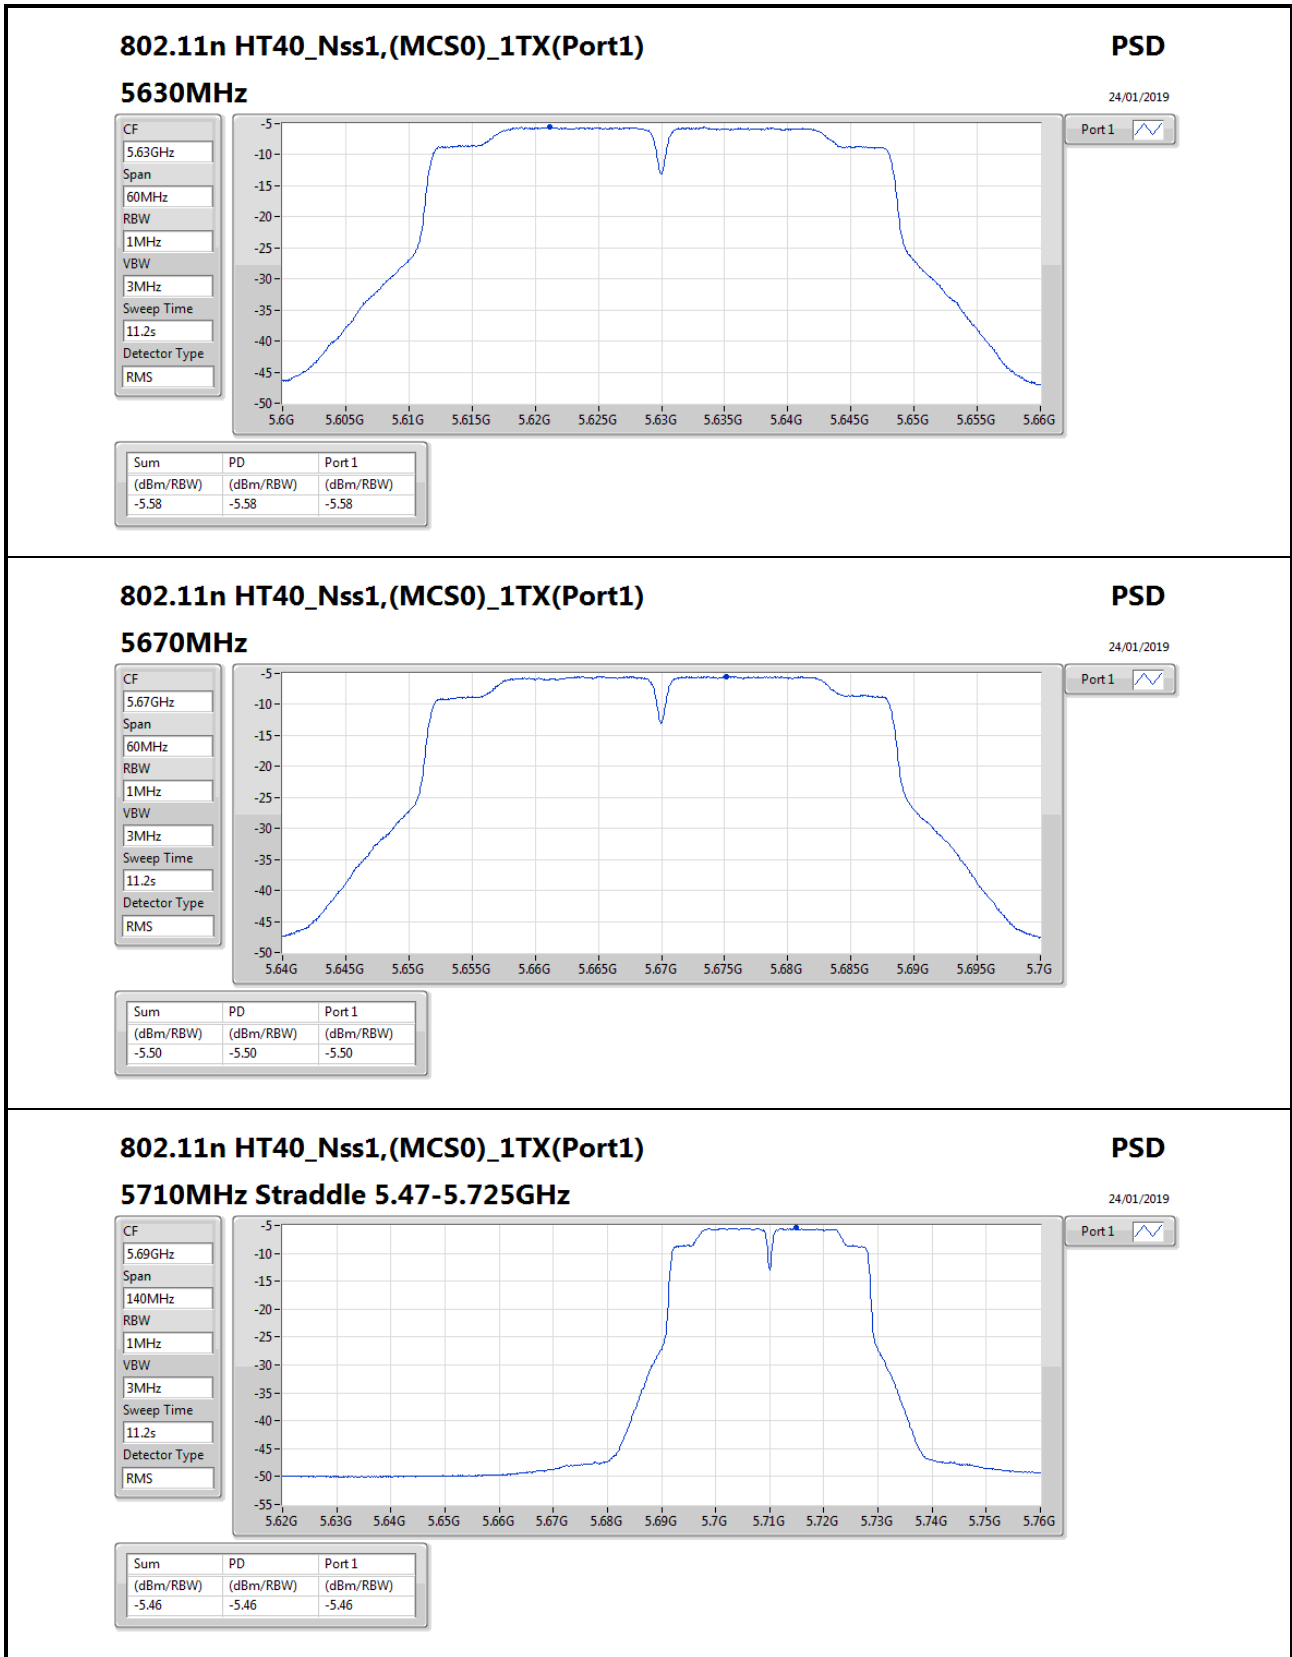

CF

5.69GHz

Span

140MHz

RBW

1MHz

VBW

3MHz

Sweep Time

11.2s

Detector Type

RMS

Port 1