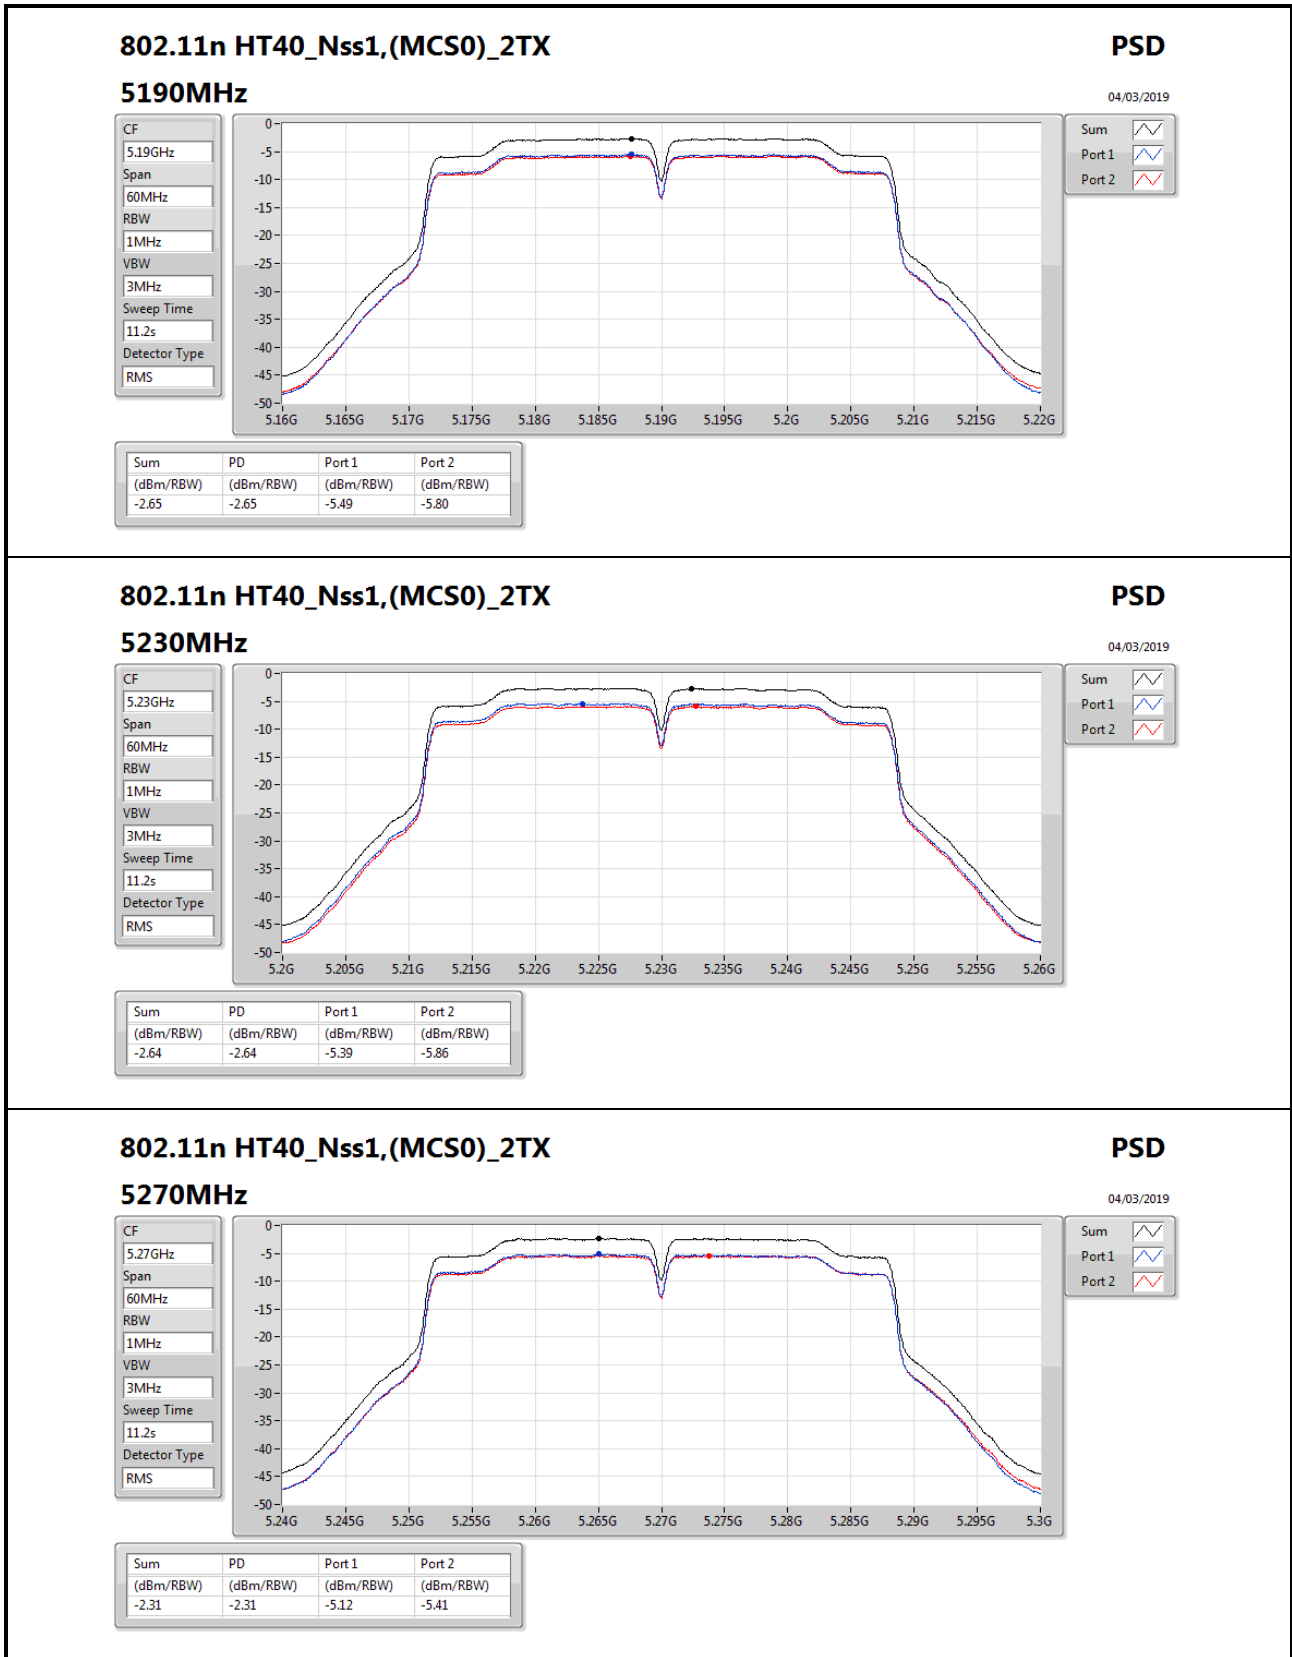

VBW

3MHz

Sweep Time

11.2s

Detector Type

RMS

Port 2

Sum	PD	Port 1	Port 2
(dBm/RBW)	(dBm/RBW)	(dBm/RBW)	(dBm/RBW)
-7.50	-7.50		-7.50