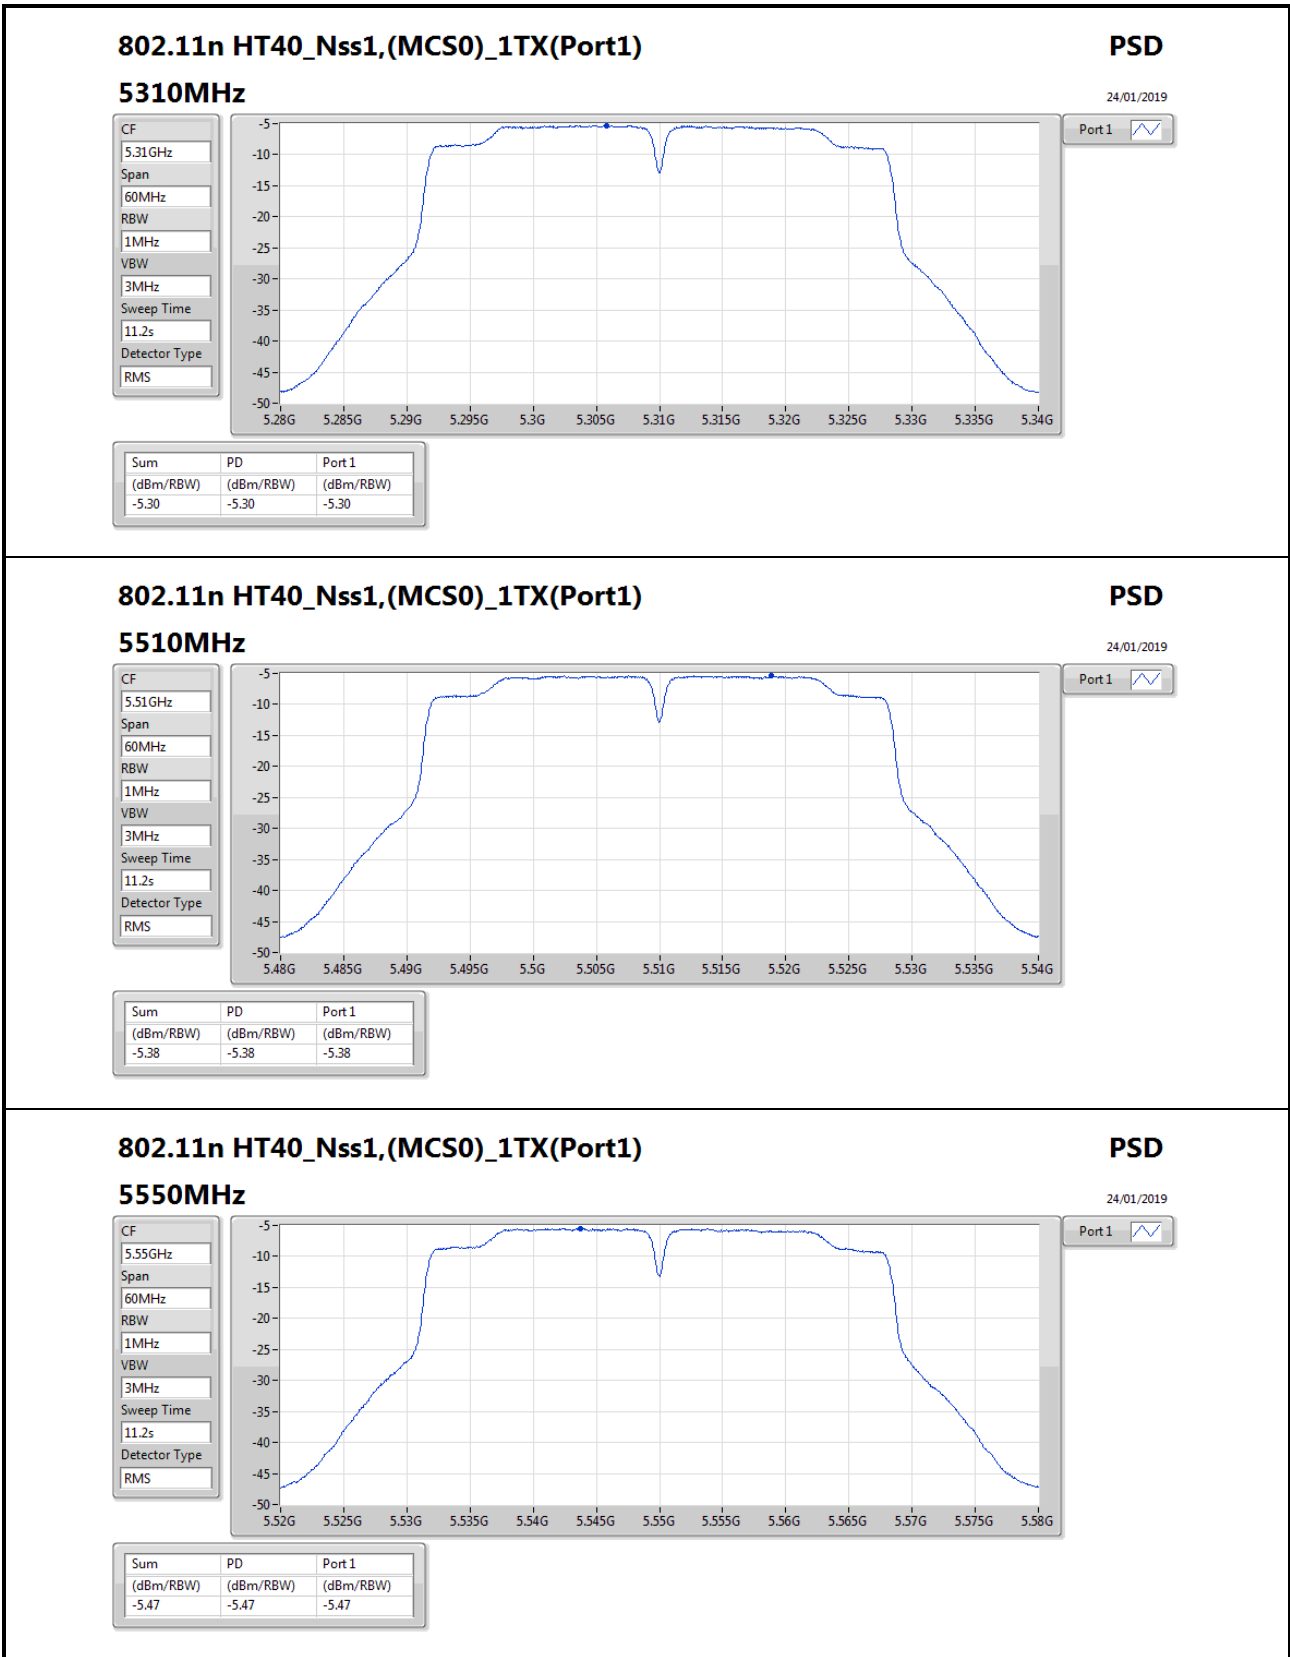

Sweep Time

20s

Detector Type

RMS

Sum

Port 1

Port 2

Sum	PD	Port 1	Port 2
(dBm/RBW)	(dBm/RBW)	(dBm/RBW)	(dBm/RBW)
-0.85	-0.85	-3.68	-4.03