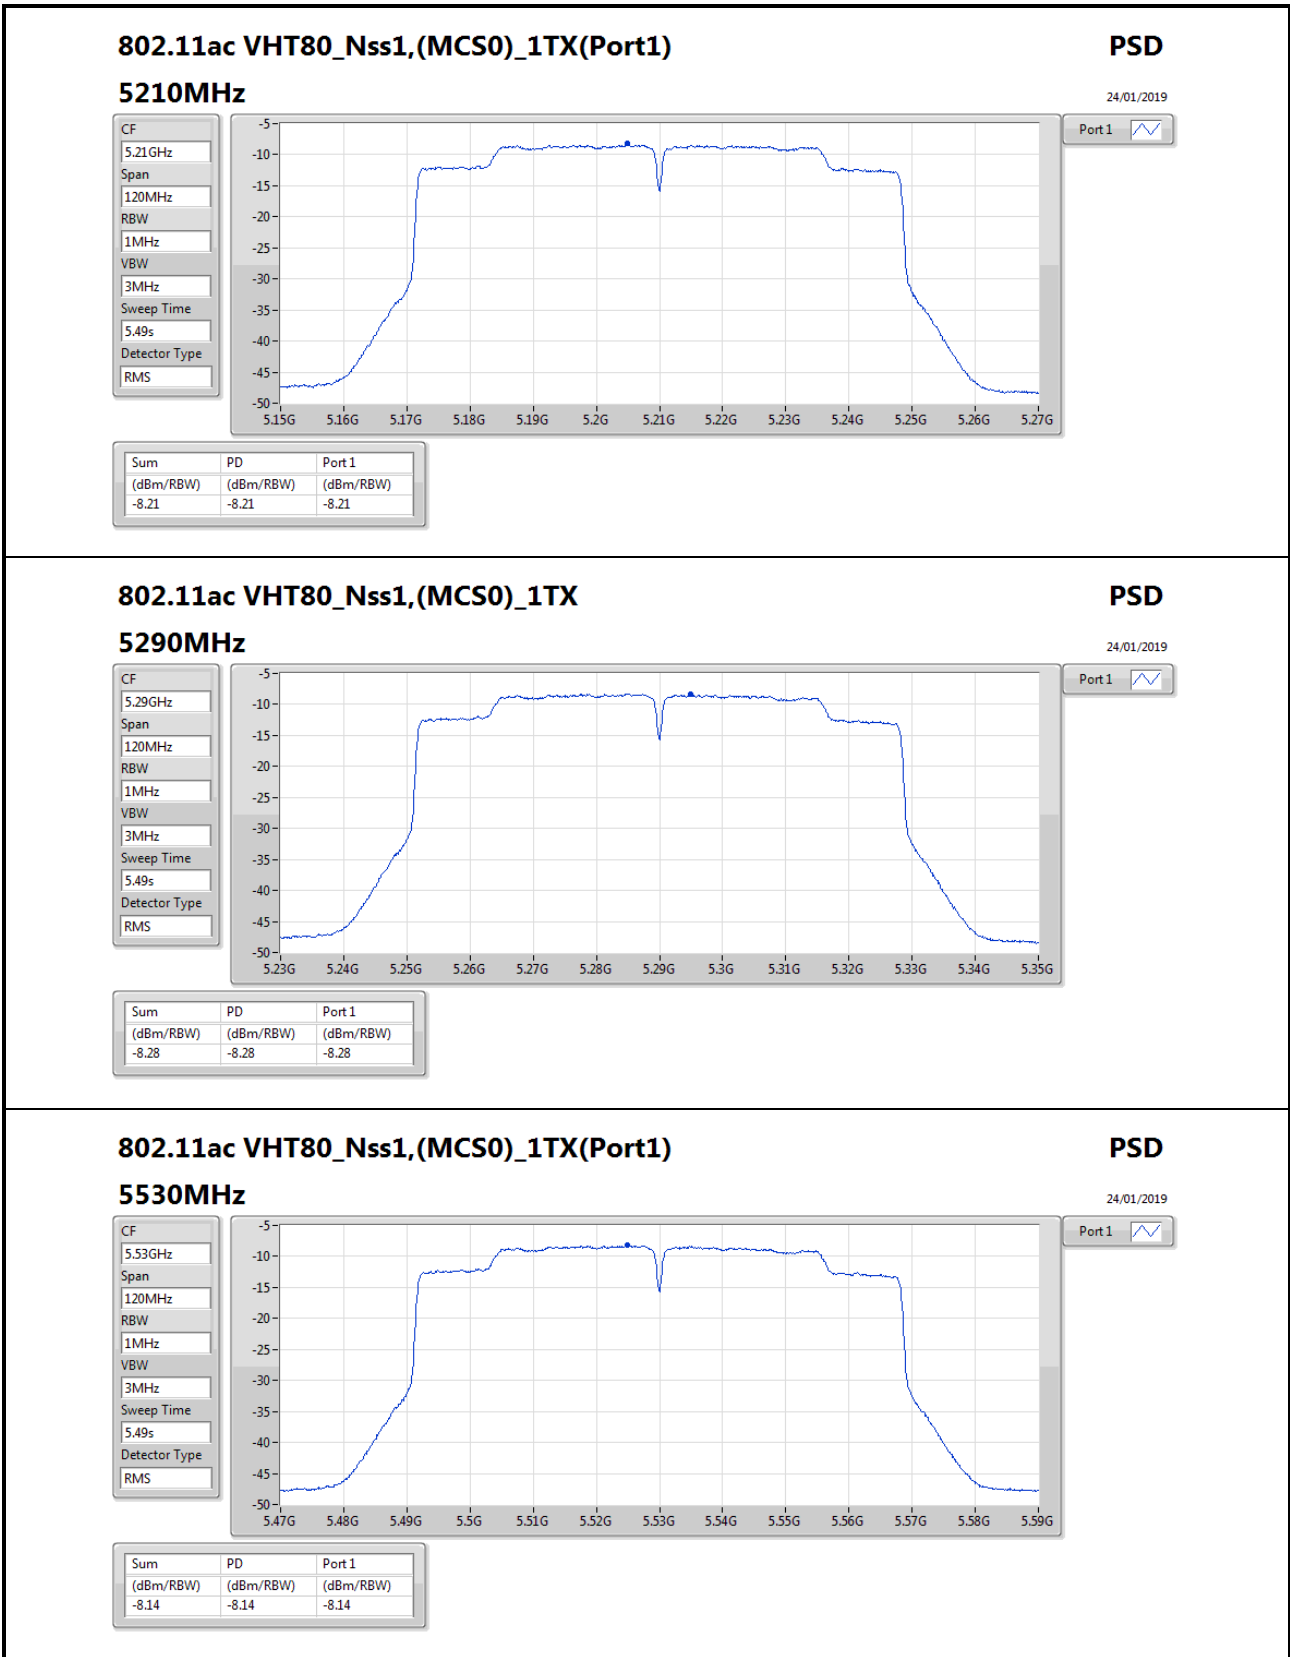

CF

5.53GHz

Span

120MHz

RBW

1MHz

VBW

3MHz

Sweep Time

5.49s

Detector Type

RMS

Port 1