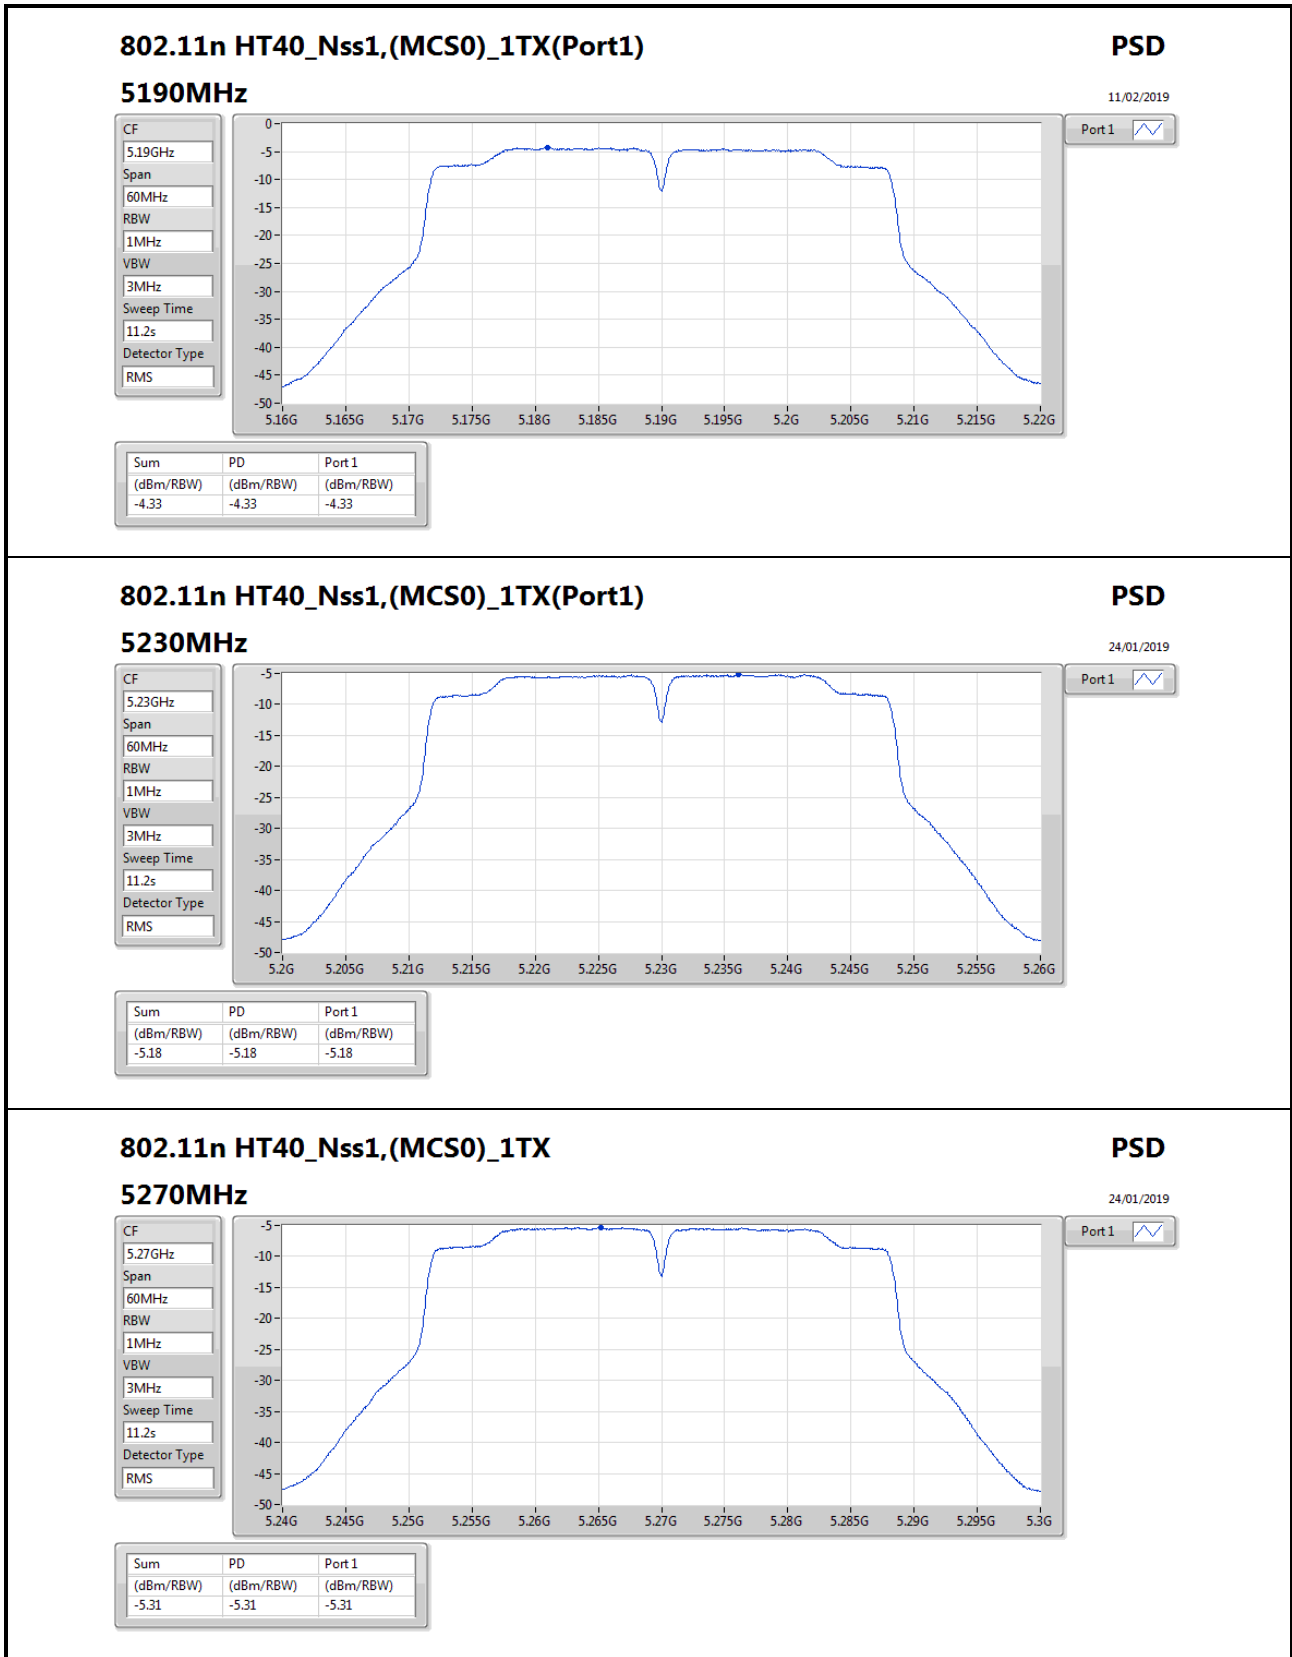

Sweep Time

20s

Detector Type

RMS

Sum

Port 1

Port 2

Sum	PD	Port 1	Port 2
(dBm/RBW)	(dBm/RBW)	(dBm/RBW)	(dBm/RBW)
-0.85	-0.85	-3.68	-4.03