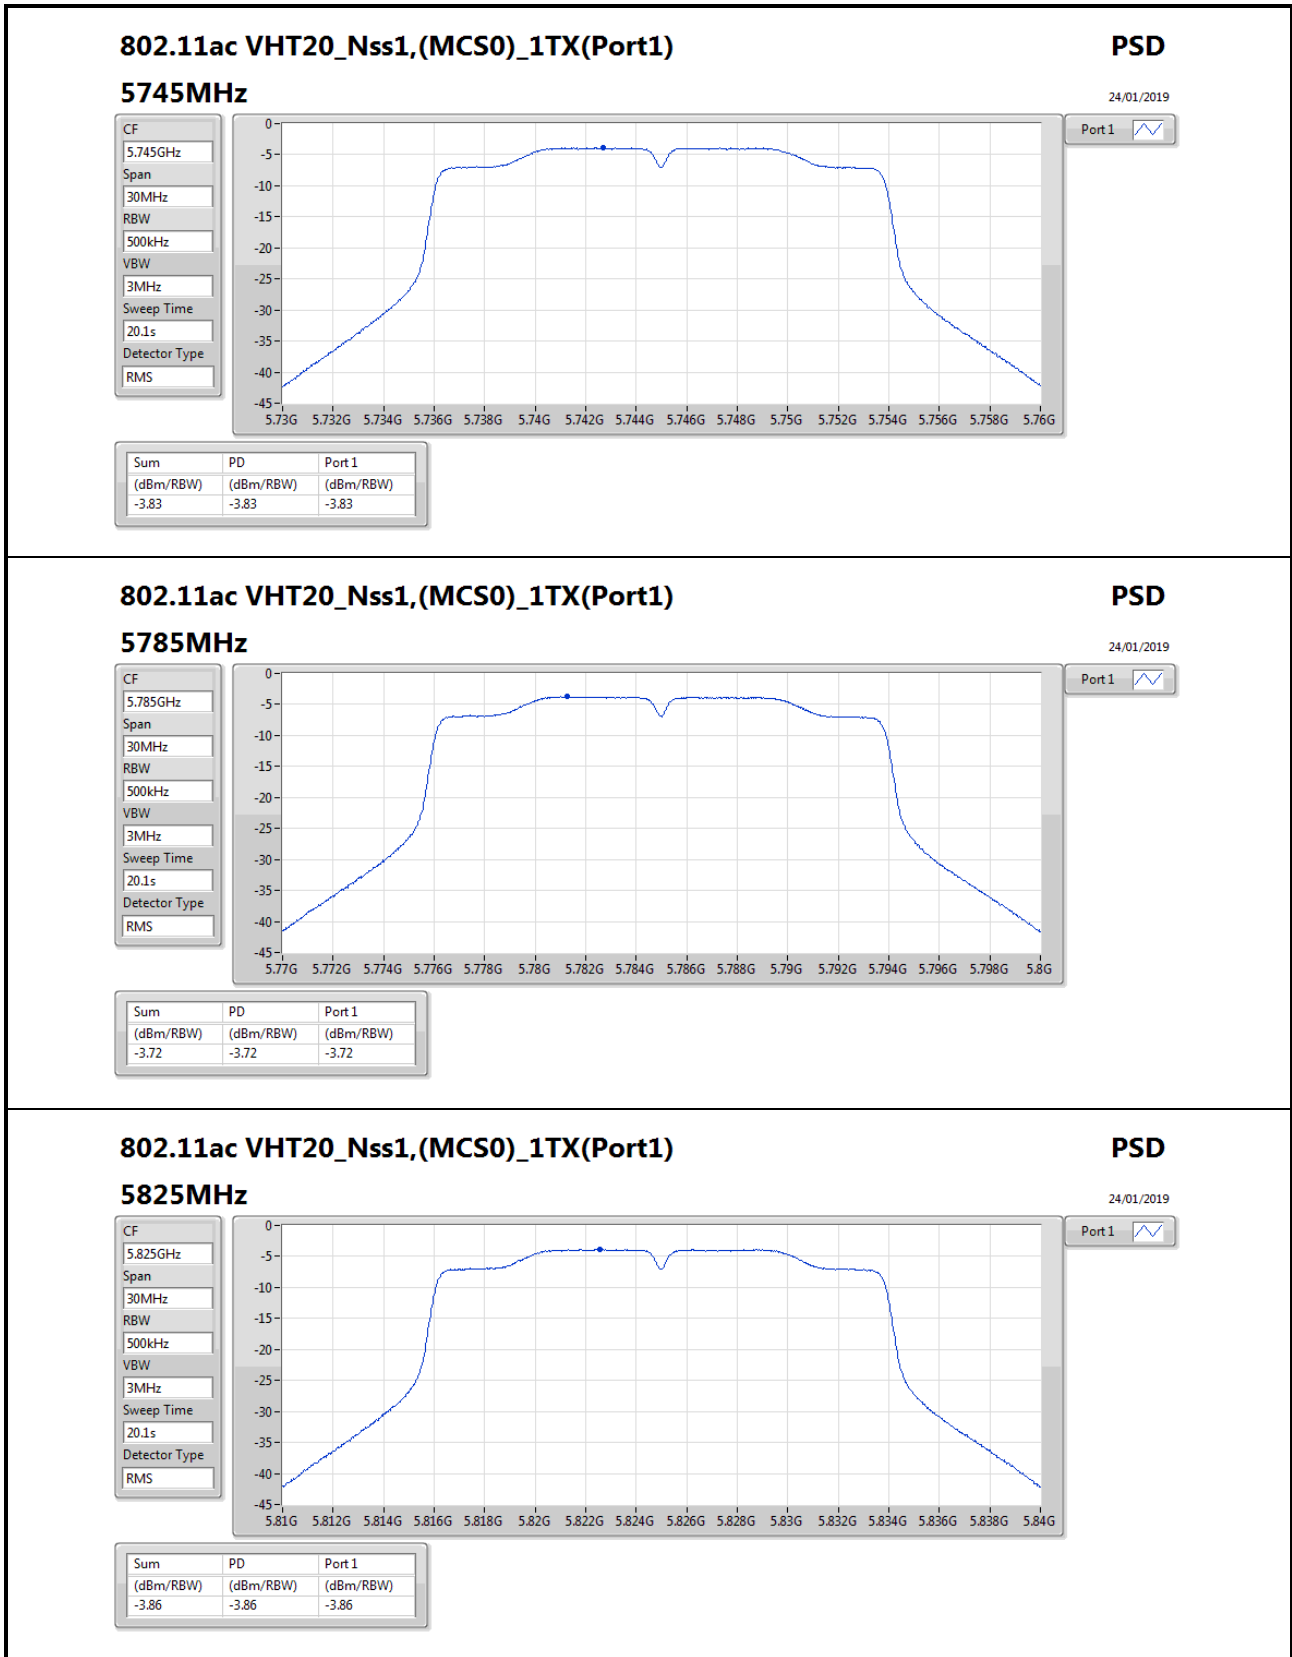

CF

5.825GHz

Span

30MHz

RBW

500kHz

VBW

3MHz

Sweep Time

20.1s

Detector Type

RMS

Port 1