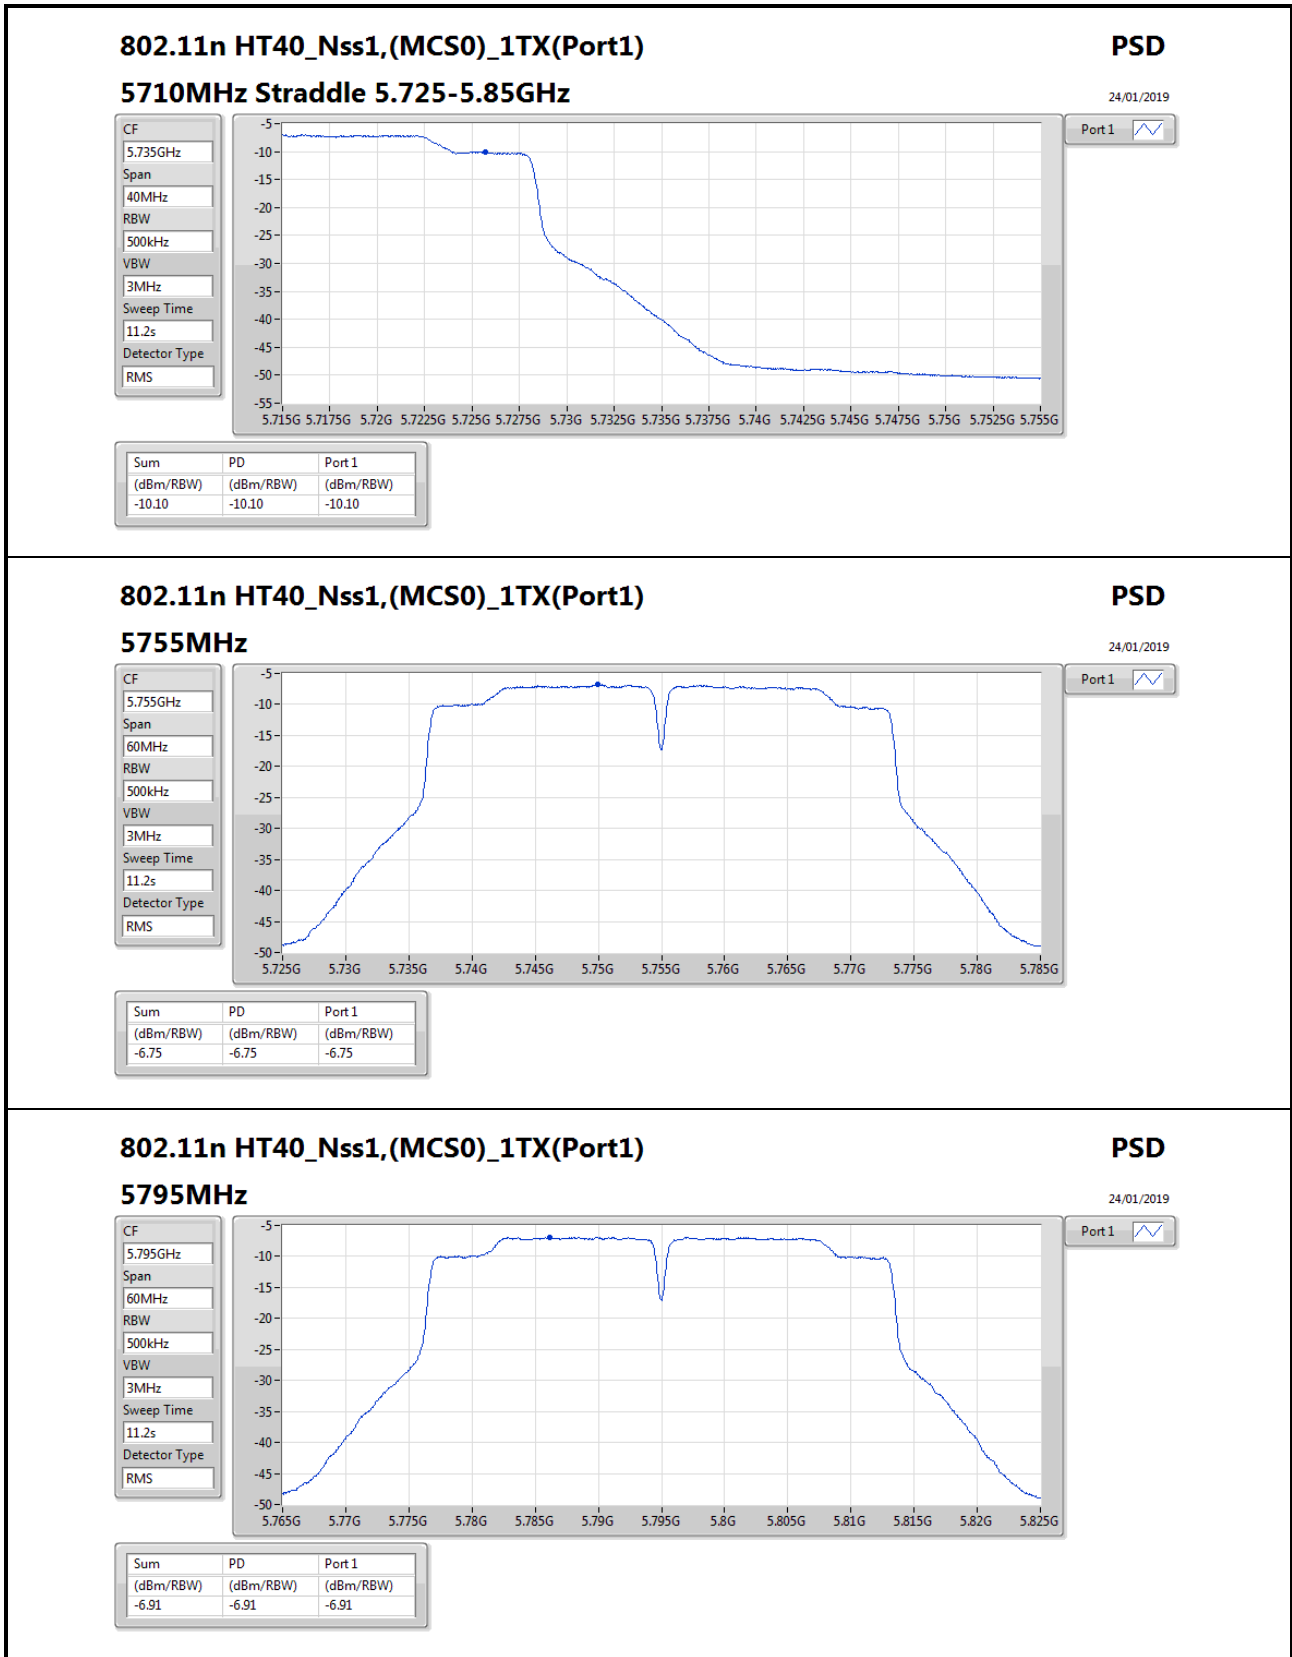

CF

5.795GHz

Span

60MHz

RBW

500kHz

VBW

3MHz

Sweep Time

11.2s

Detector Type

RMS

Port 1