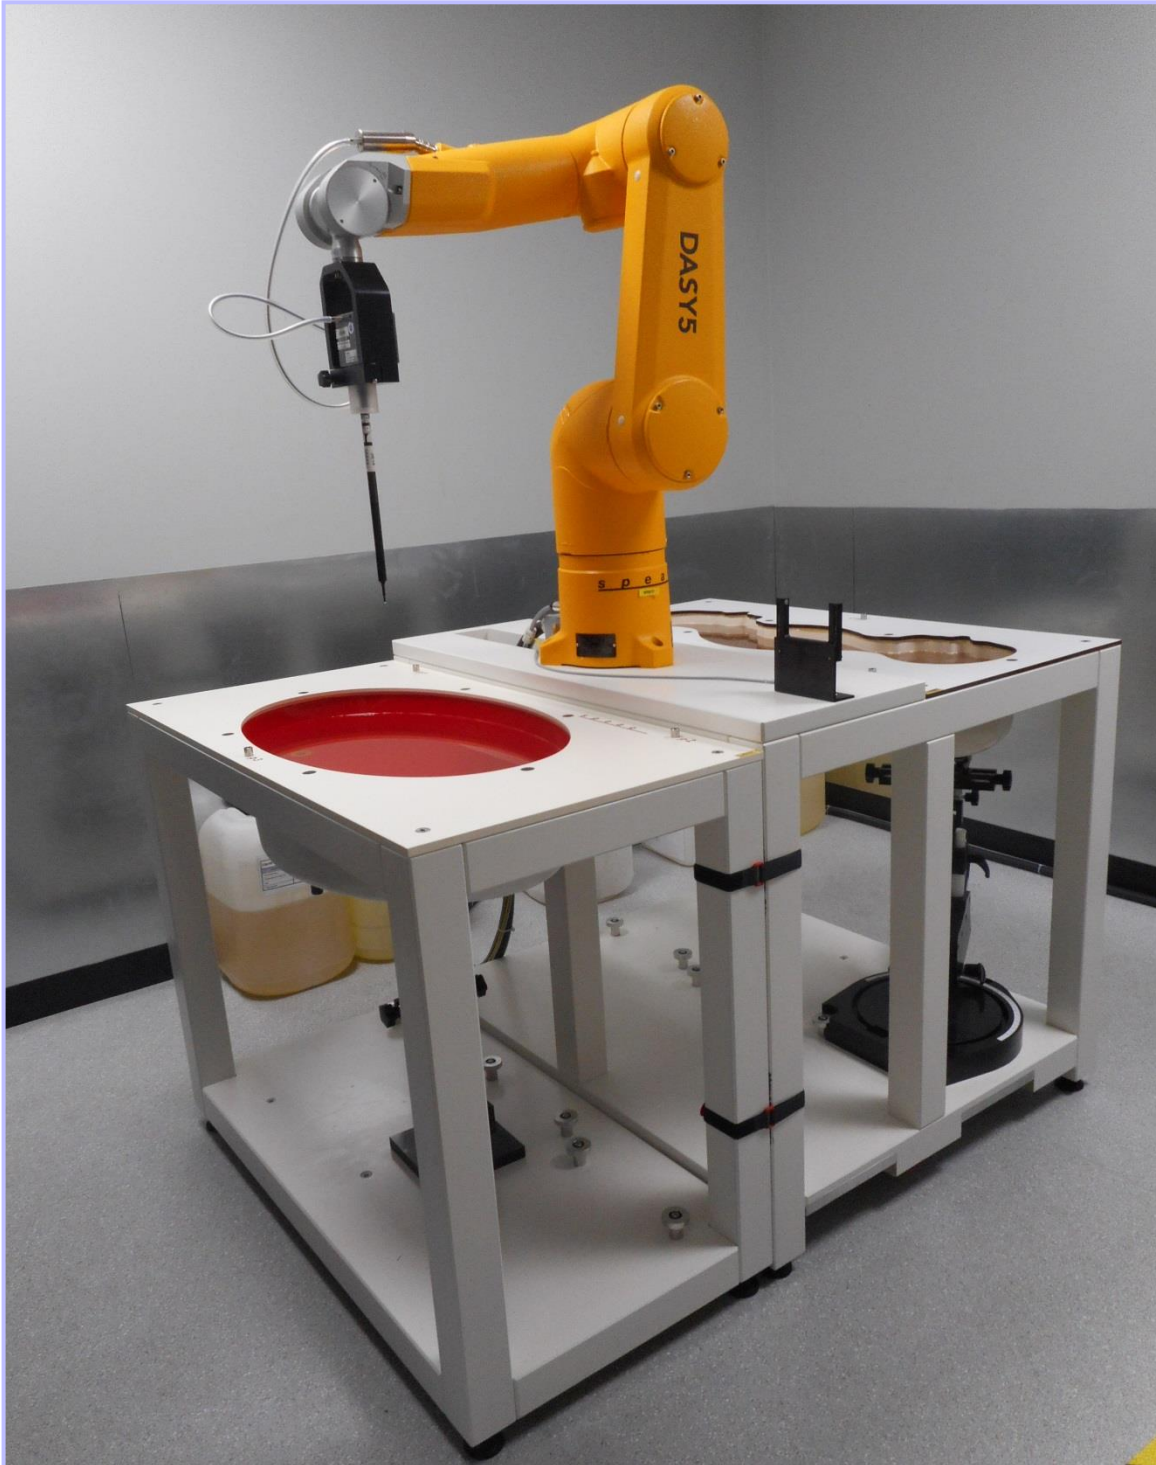

12. Appendixes

12.1. Photos and Ports Location

This appendix contains the following photographs:

Photo Reference Number	Title
001	Test configuration for the measurement of Specific Absorption Rate (SAR)
002	Back of the EUT at 14mm Separation
003	Top of the EUT at 12mm Separation
004	Left Edge of the EUT at 0mm Separation
005	Back of the EUT at 0mm Separation
006	Top of the EUT at 0mm
007	Front View of the EUT
008	Back View of the EUT
009	Internal View of the EUT
010	Battery View
011	Antenna Schematics

001: Test configuration for the measurement of Specific Absorption Rate (SAR)

002: Back of EUT at 14mm Separation

003: Top of EUT at 12mm Separation

004: Left Hand Side of EUT at 0mm Separation

005: Back of EUT at 0mm Separation