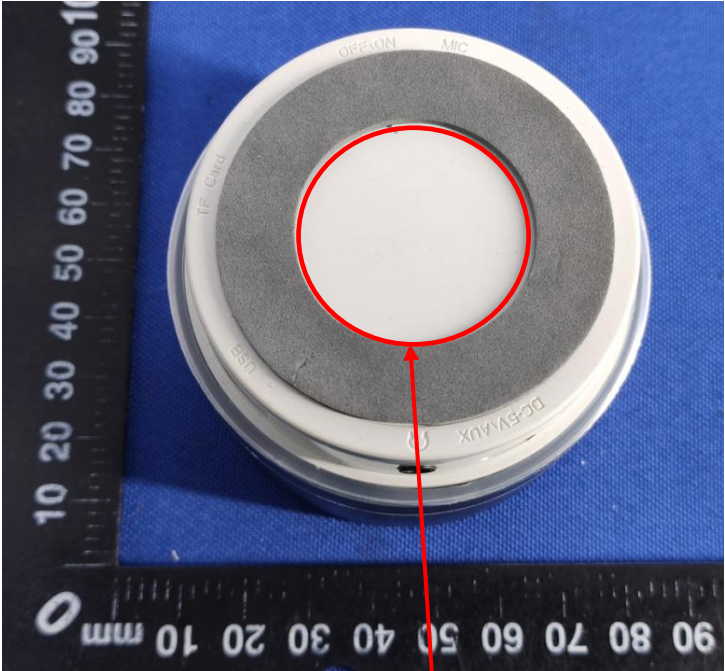

# Label Artwork and Location

Model: TUAR450

Label:

Size: L\*W=30\*30mm

Location