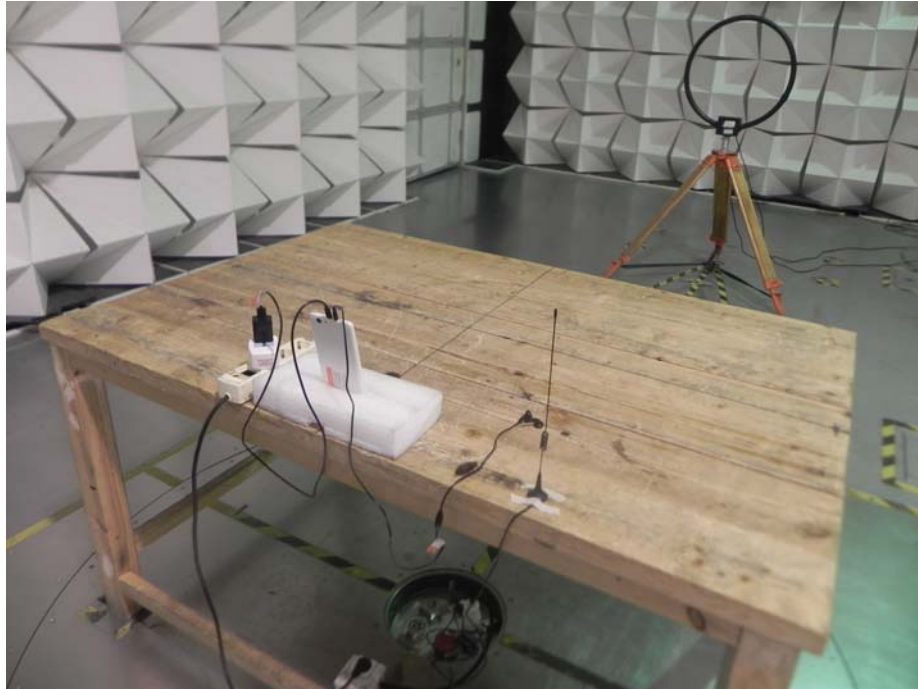

Appendix WTS16S0961091E_Photos

2G/3G Setup photo FCC ID: 2ABV4-A600

Photograph - Spurious Emissions Radiated Test Setup

Below 30MHz Test Site 2#

For 30MHz-1000MHz Test Site 2#

Appendix WTS16S0961091E_Photos