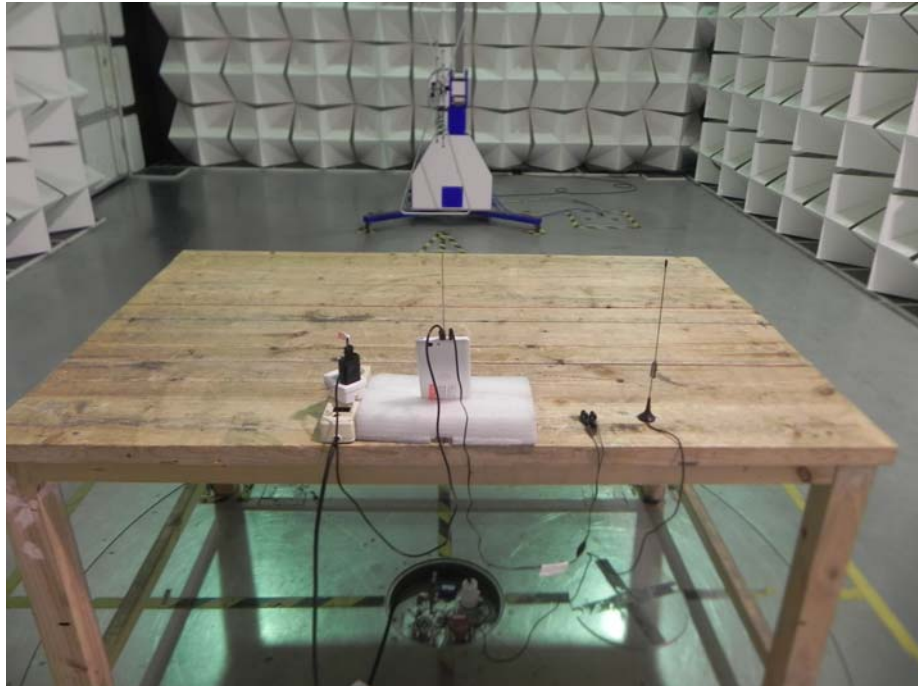

Appendix WTS16S0961091E_Photos

2G/3G Setup photo FCC ID: 2ABV4-A600

Photograph - Spurious Emissions Radiated Test Setup

Below 30MHz Test Site 2#

For 30MHz-1000MHz Test Site 2#

Appendix WTS16S0961091E_Photos