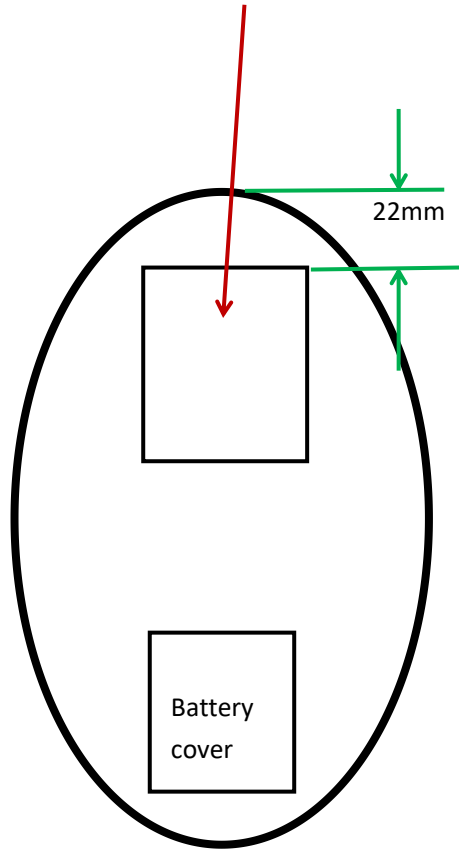

Label Location

Size: 32mm\*21mm