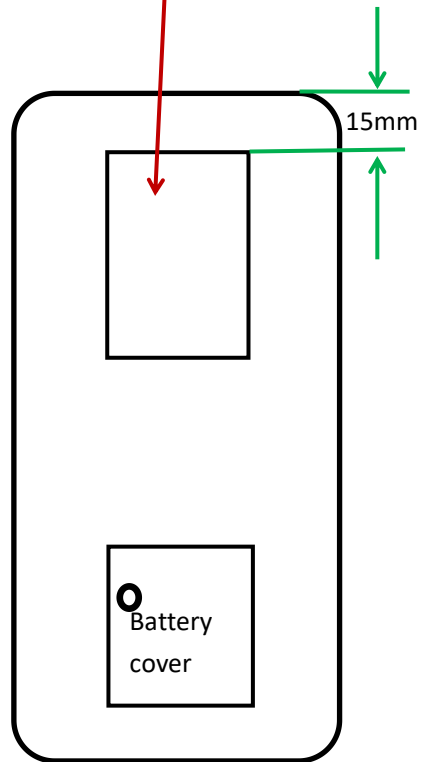

Label Location

Size: 24mm*35mm