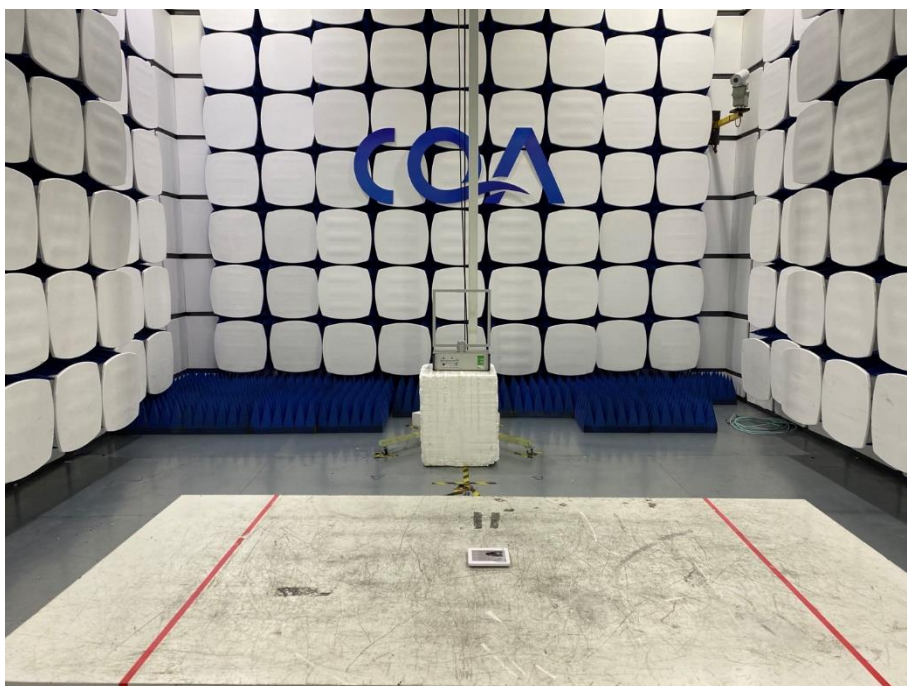

1 Photographs - EUT Test Setup

1.1 Radiated Spurious Emission

9kHz~30MHz:

30MHz~1GHz:

FCC ID: 2ABU6-STAG42

Above 1GHz: