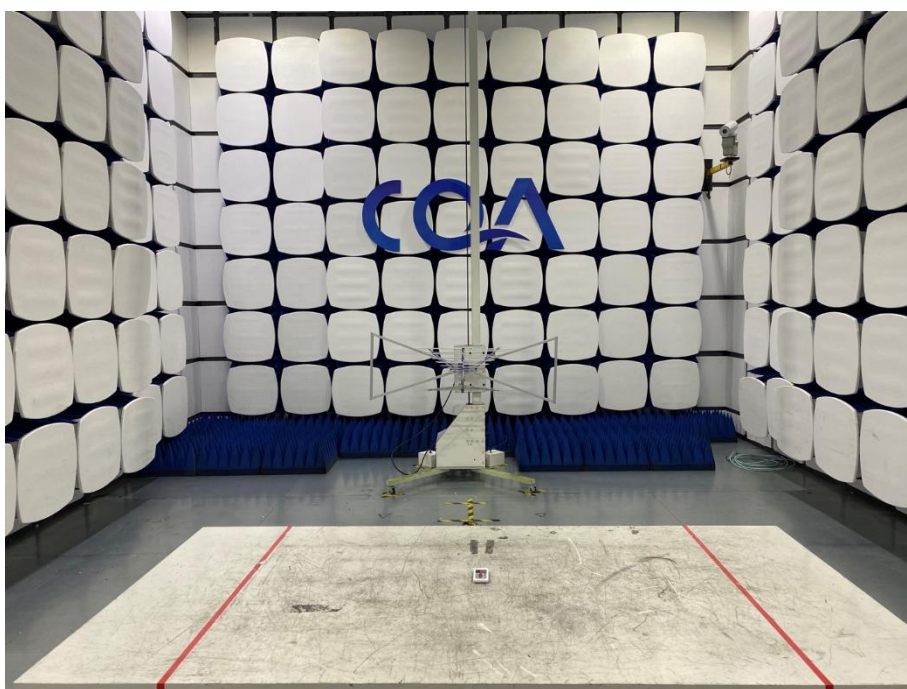

# 1 Photographs - EUT Test Setup

## 1.1 Radiated Spurious Emission

9kHz~30MHz:

30MHz~1GHz:

Above 1GHz: