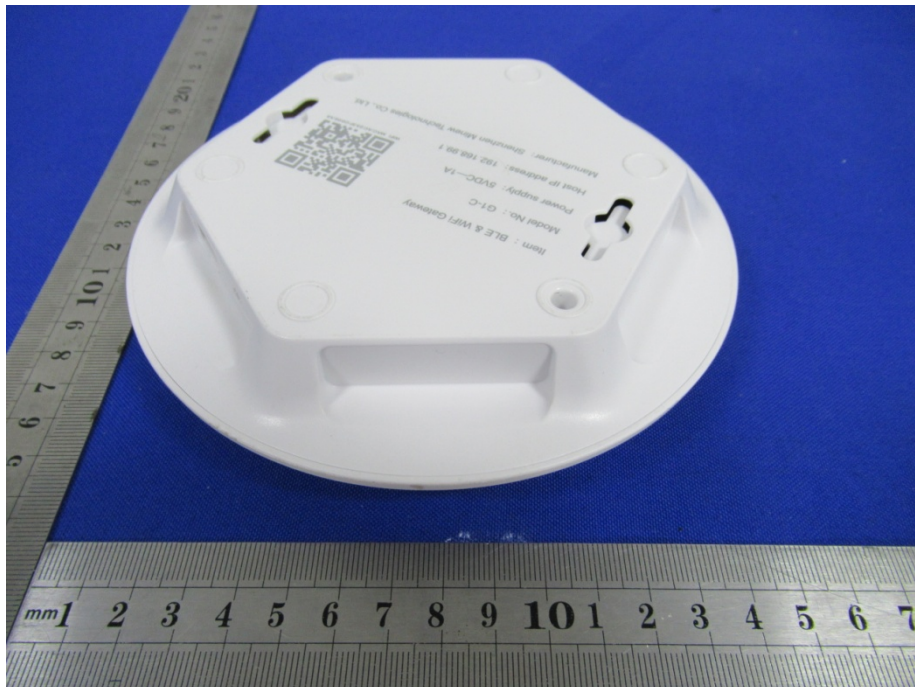

External Photos

Item: BLE & Wi-Fi Gateway  
Model No.: G1-C  
Power supply: 5VDC-1A  
Host IP address: 192.168.0.1  
Manufacturer: Shenzhen Momo Technology Co., Ltd.