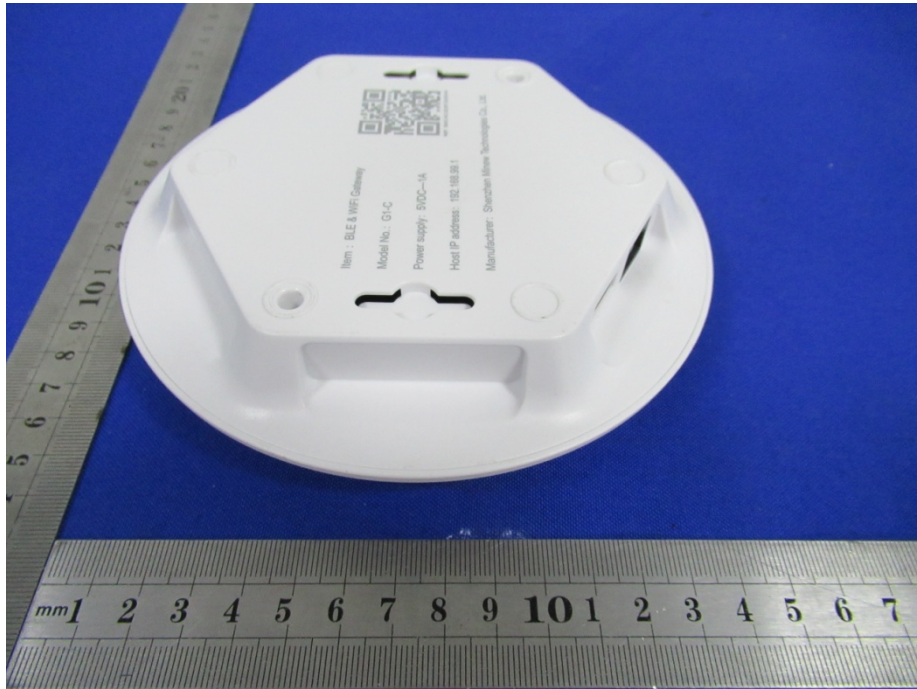

External Photos

Item: BLE & Wi-Fi Gateway  
Model No.: G1-C  
Power supply: 5VDC-1A  
Host IP address: 192.168.0.1  
Manufacturer: Shenzhen Momo Technology Co., Ltd.