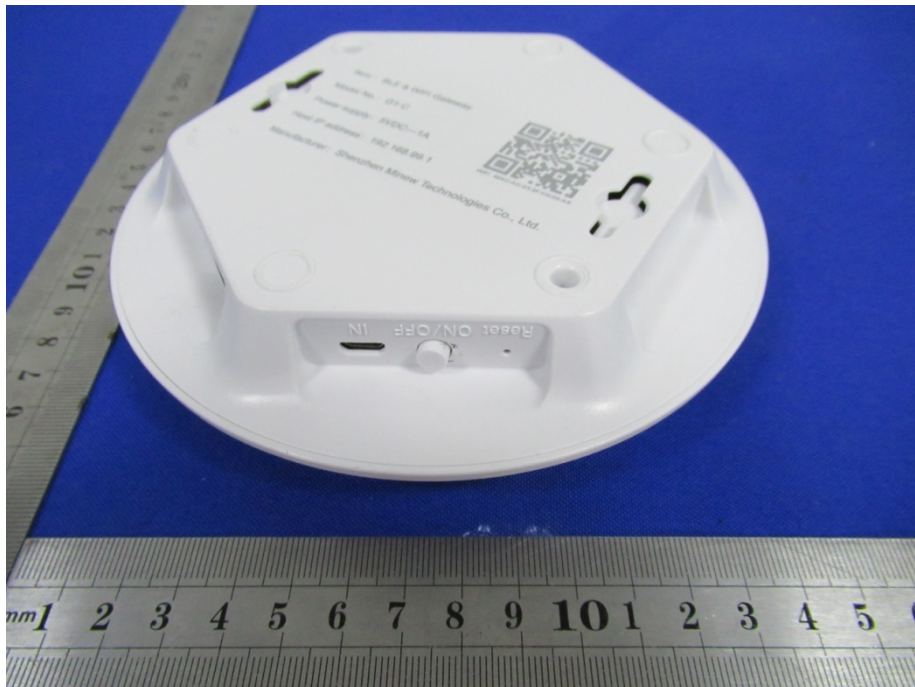

External Photos

Item: BLE & Wi-Fi Gateway  
Model No.: G1-C  
Power supply: 5VDC-1A  
Host IP address: 192.168.0.1  
Manufacturer: Shenzhen Momo Technology Co., Ltd.