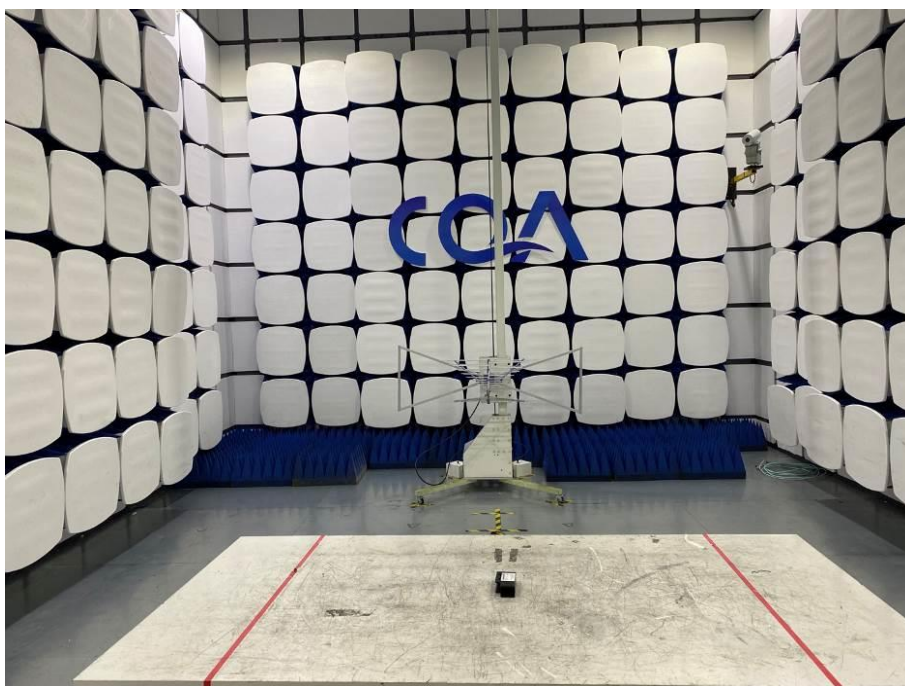

# 1 Photographs - EUT Test Setup

## 1.1 Radiated Spurious Emission

9kHz~30MHz:

30MHz~1GHz:

Above 1GHz: