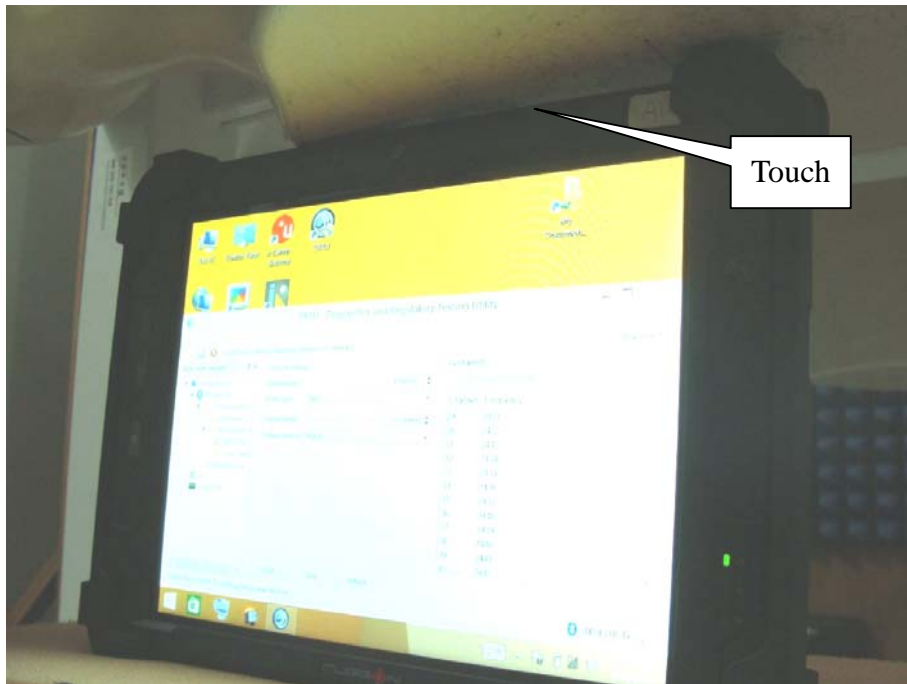

Appendix C. Test Setup Photographs & EUT Photographs
Test Setup Photographs

EUT Back (WLAN)

EUT Left-Side (WLAN)

EUT Top (Bluetooth)

Depth of the liquid in the phantom-Zoom In

Note: The positions used in the measurements were according to IEEE 1528-2003.