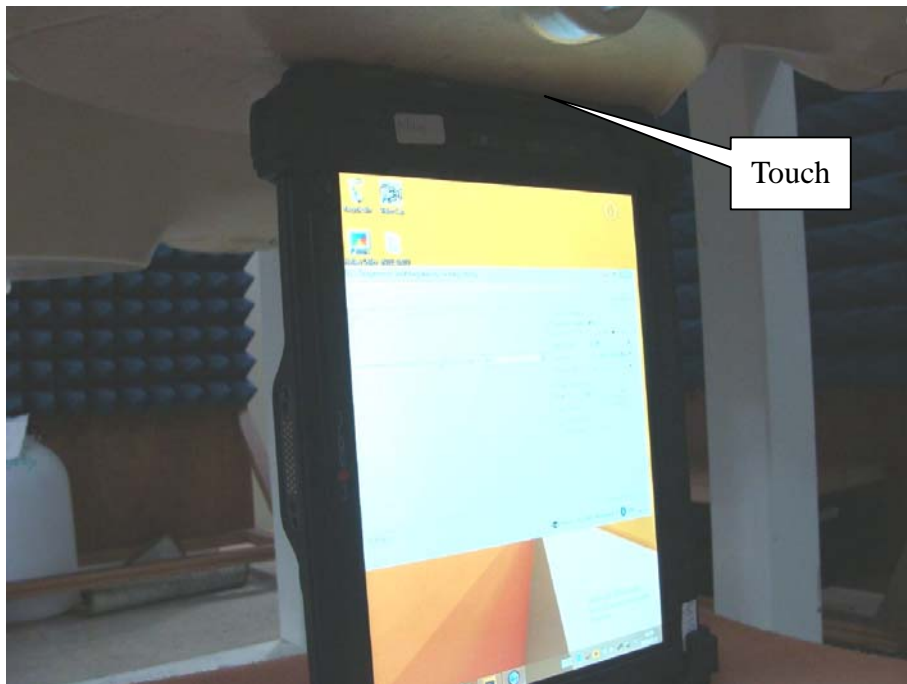

Appendix C. Test Setup Photographs & EUT Photographs
Test Setup Photographs

EUT Back (WLAN)

EUT Left-Side (WLAN)

EUT Top (Bluetooth)

Depth of the liquid in the phantom-Zoom In

Note: The positions used in the measurements were according to IEEE 1528-2003.