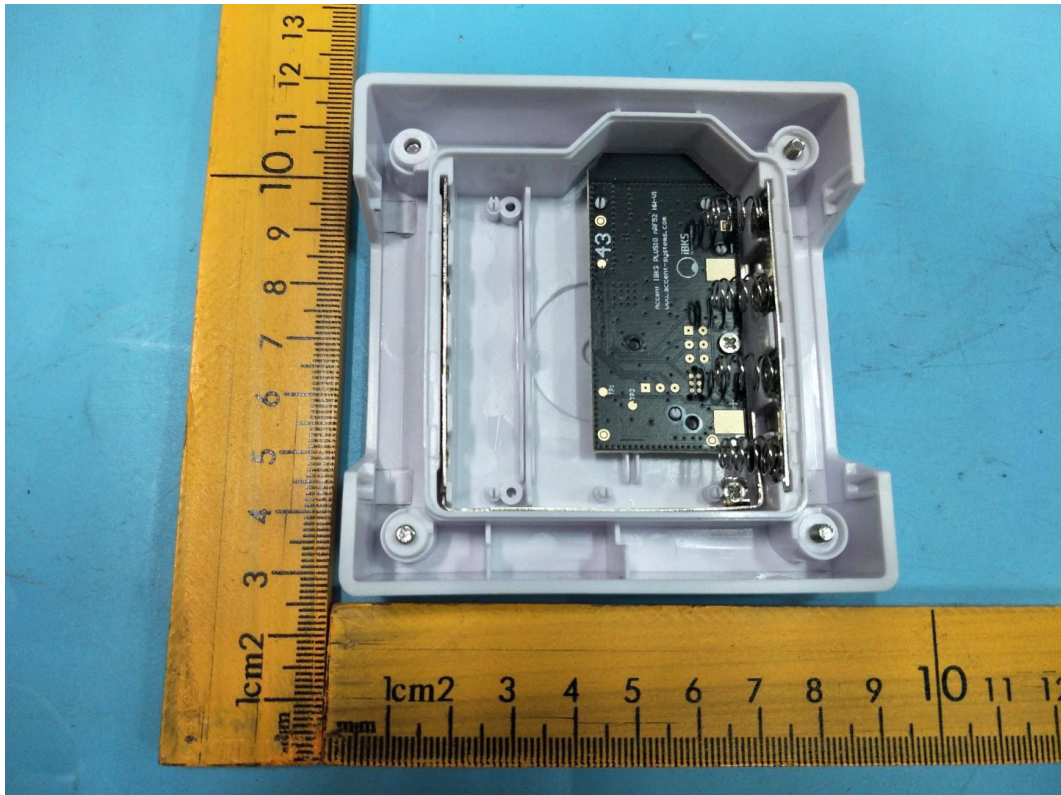

Product: Bluetooth Low Energy advertising device
Type Designation: iBKS Plus10

Fig. 3: Internal view-1

Fig. 4: Internal view-2

Product: Bluetooth Low Energy advertising device
Type Designation: iBKS Plus10

Fig. 5: Internal view-3

Fig. 6: Main board top view

Product: Bluetooth Low Energy advertising device

Type Designation: iBKS Plus10

Fig. 7: Main board bottom view