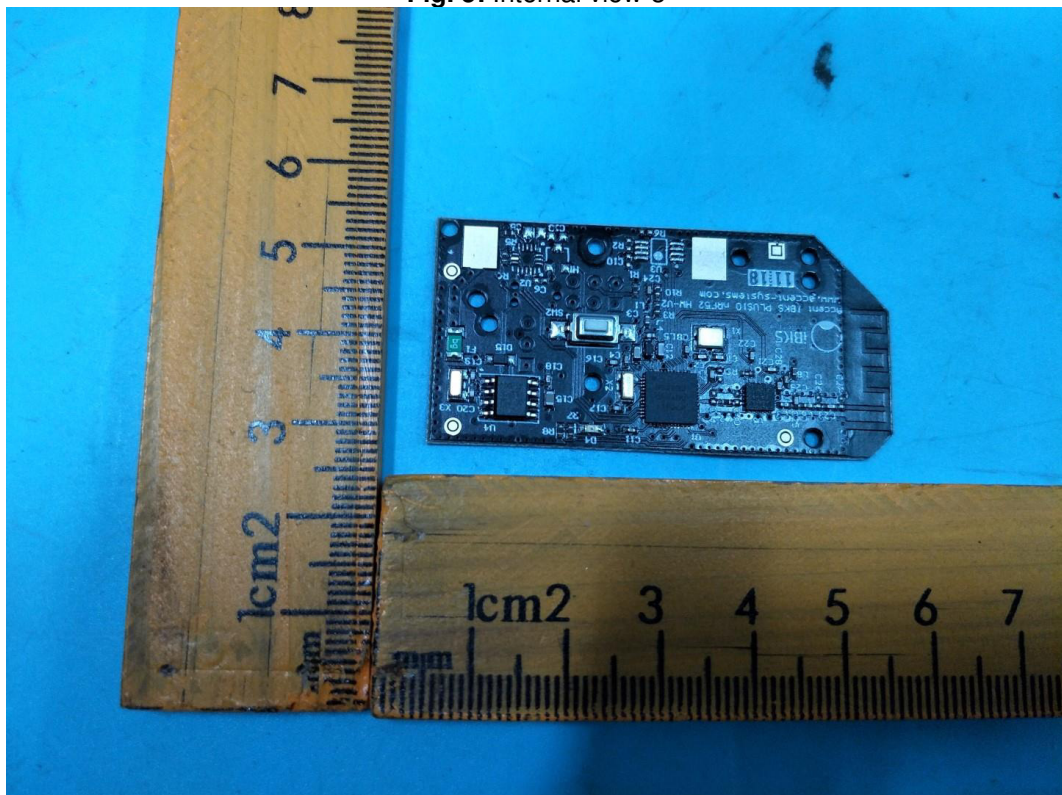

Product: Bluetooth Low Energy advertising device
Type Designation: iBKS Plus10

Fig. 3: Internal view-1

Fig. 4: Internal view-2

Product: Bluetooth Low Energy advertising device
Type Designation: iBKS Plus10

Fig. 5: Internal view-3

Fig. 6: Main board top view

Product: Bluetooth Low Energy advertising device

Type Designation: iBKS Plus10

Fig. 7: Main board bottom view