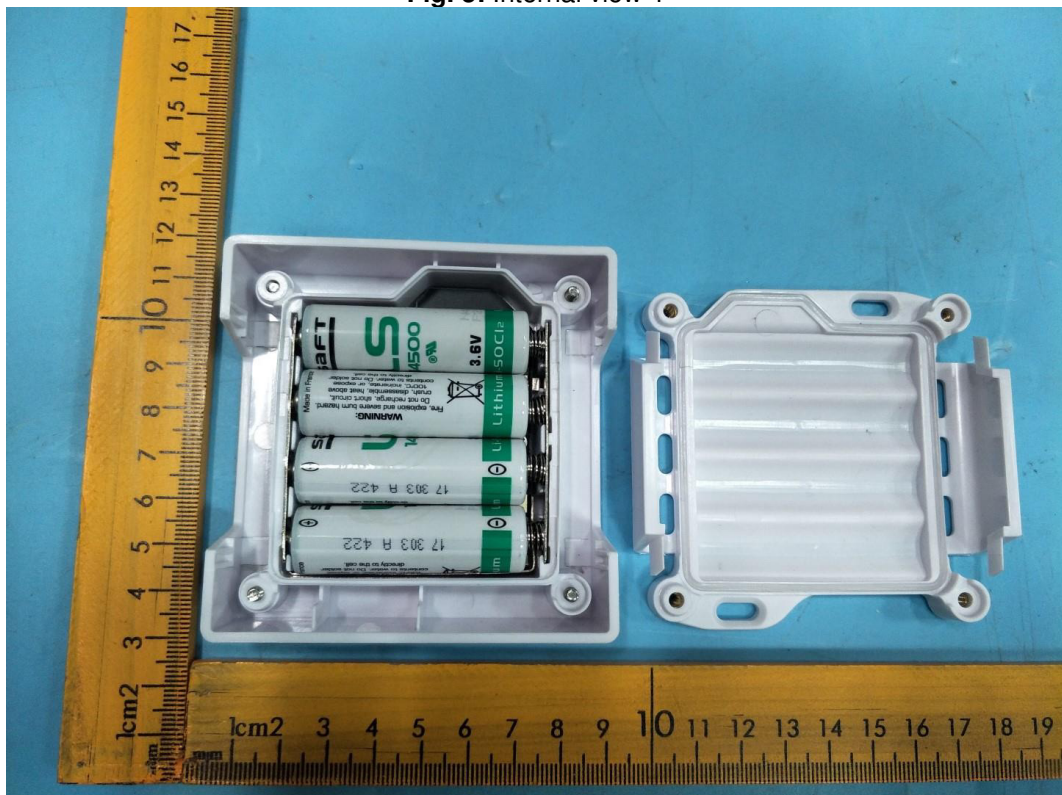

Product: Bluetooth Low Energy advertising device
Type Designation: iBKS Plus10

Fig. 3: Internal view-1

Fig. 4: Internal view-2

Product: Bluetooth Low Energy advertising device
Type Designation: iBKS Plus10

Fig. 5: Internal view-3

Fig. 6: Main board top view

Product: Bluetooth Low Energy advertising device

Type Designation: iBKS Plus10

Fig. 7: Main board bottom view