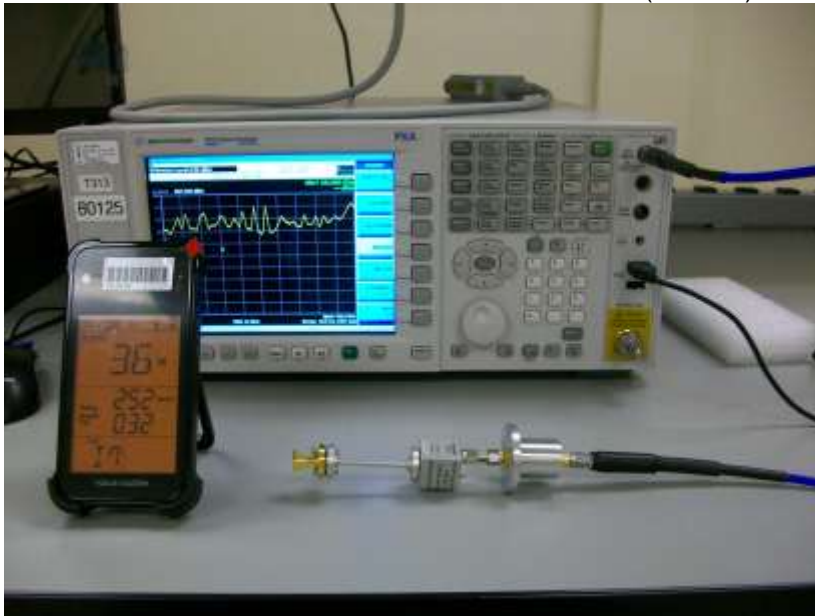

10. SETUP PHOTOS

RADIATED EMISSIONS

RADIATED EMISSIONS 18 GHz to 240 GHz RANGE (FRONT)

RADIATED EMISSIONS 18 GHz to 240 GHz RANGE (FRONT)

END OF REPORT