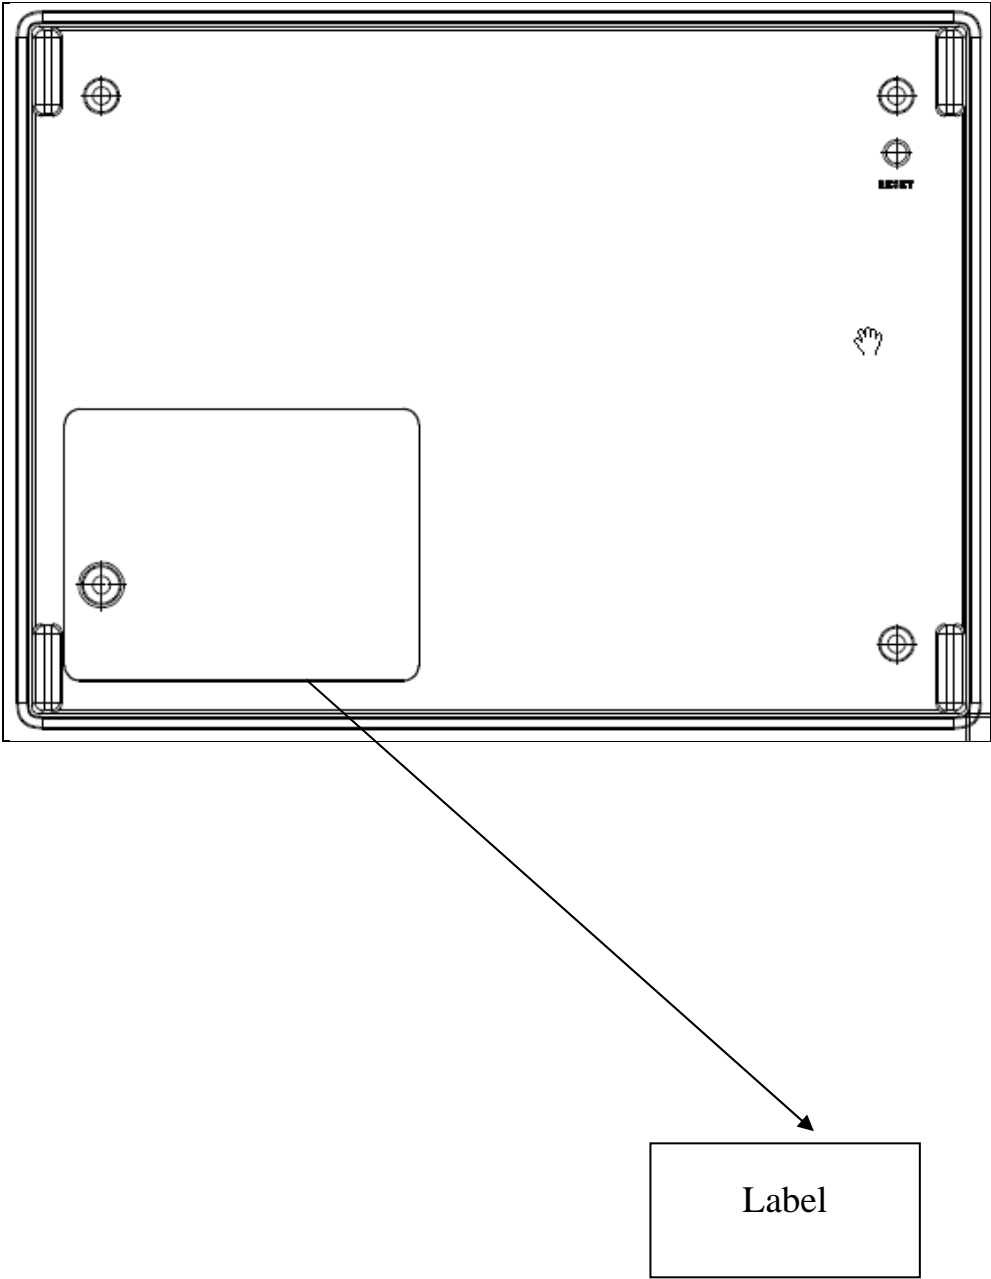

# FCC LABEL LOCATION

The label will be permanently affixed at a conspicuous location on the device.

EUT Back

(Fig. 1) FCC ID: 2ABTEIPSTB1200