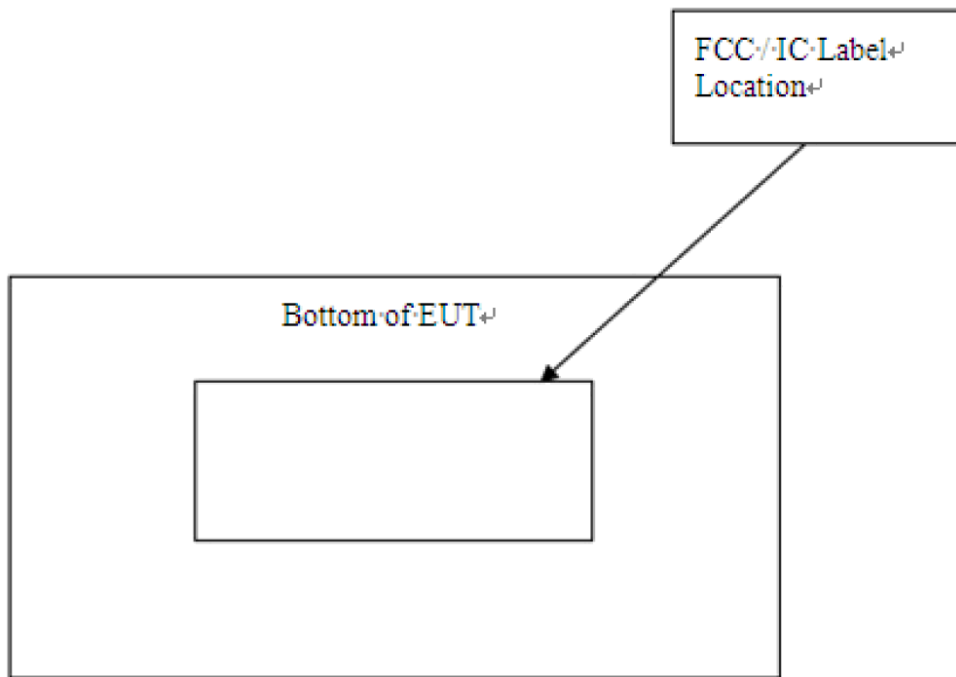

LABEL LOCATION

greenwave
systems[™] Model no.
IPC2100

Serial no.: W91401JA0000

MoCA MAC: C8.A7.0A.XX.XX.XX

HW rev.: 1.02

Shipped FW ver.:

Made in China

FCC ID: 2ABTEIPC2100