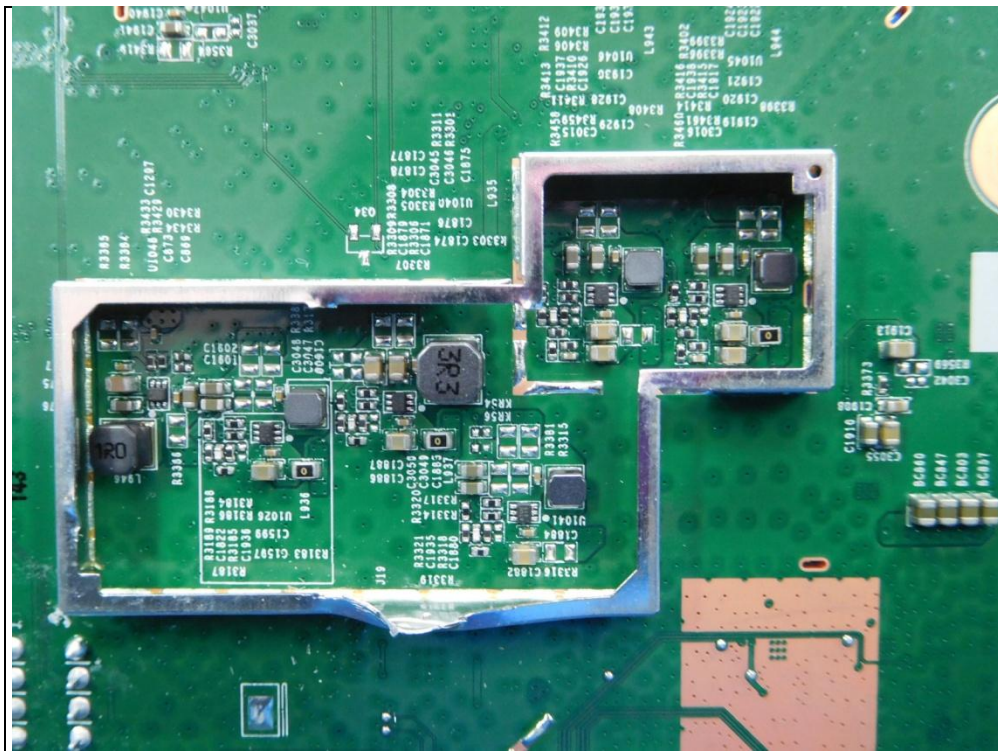

CONSTRUCTION PHOTOS OF EUT

Antenna No.: WiFi 2.4GHz_1