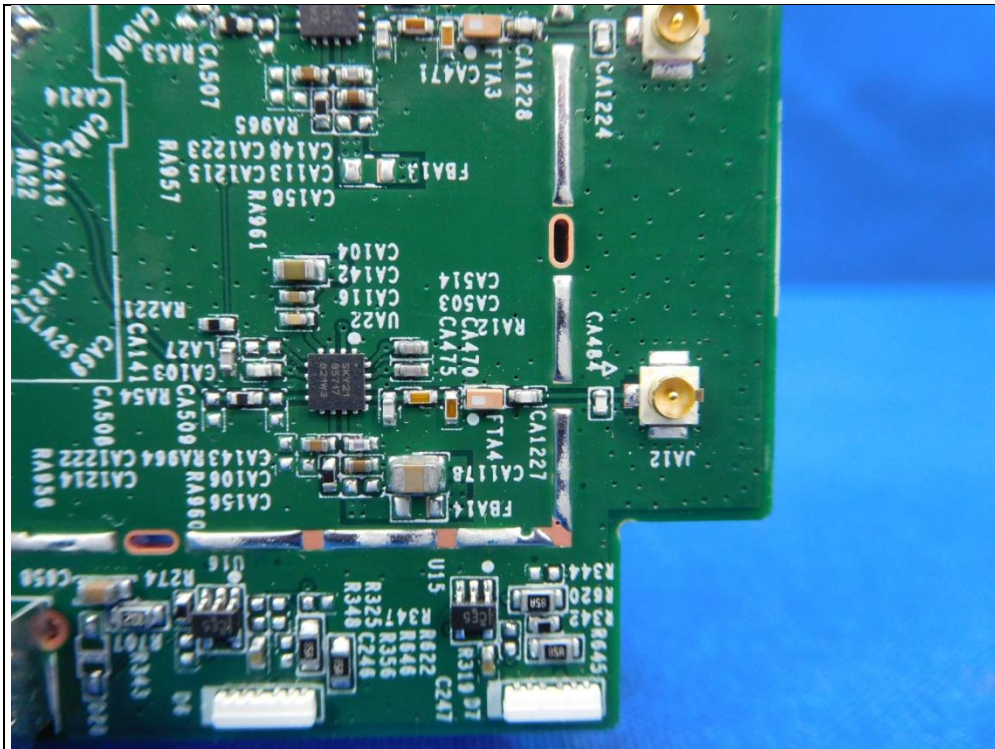

CONSTRUCTION PHOTOS OF EUT

Antenna No.: WiFi 2.4GHz_1