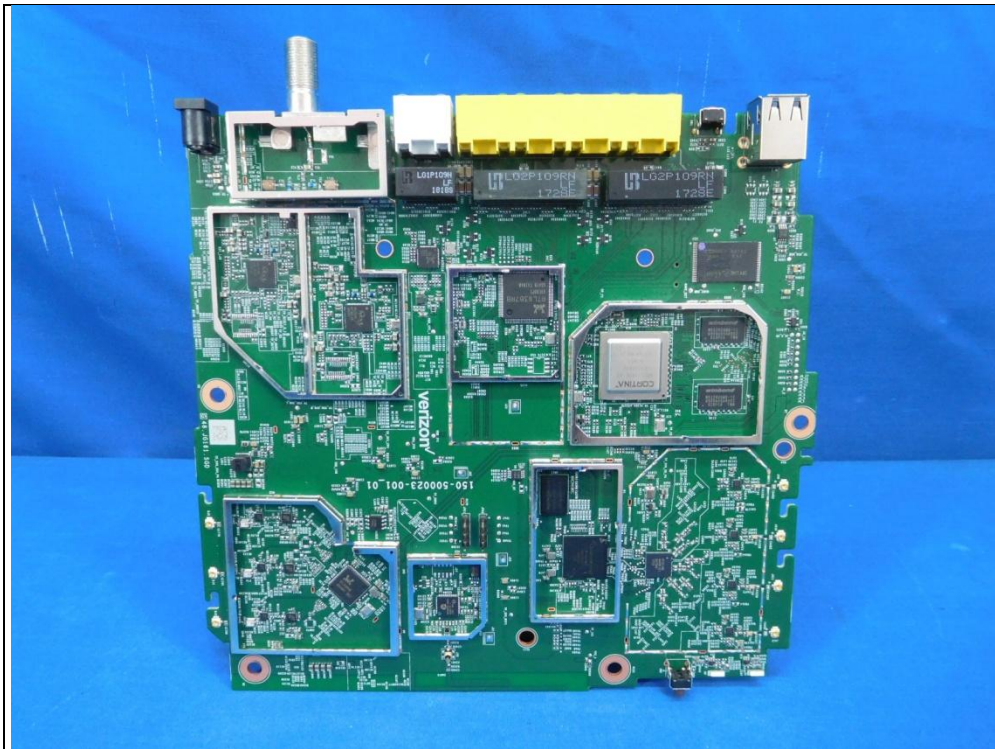

CONSTRUCTION PHOTOS OF EUT

Antenna No.: WiFi 2.4GHz_1