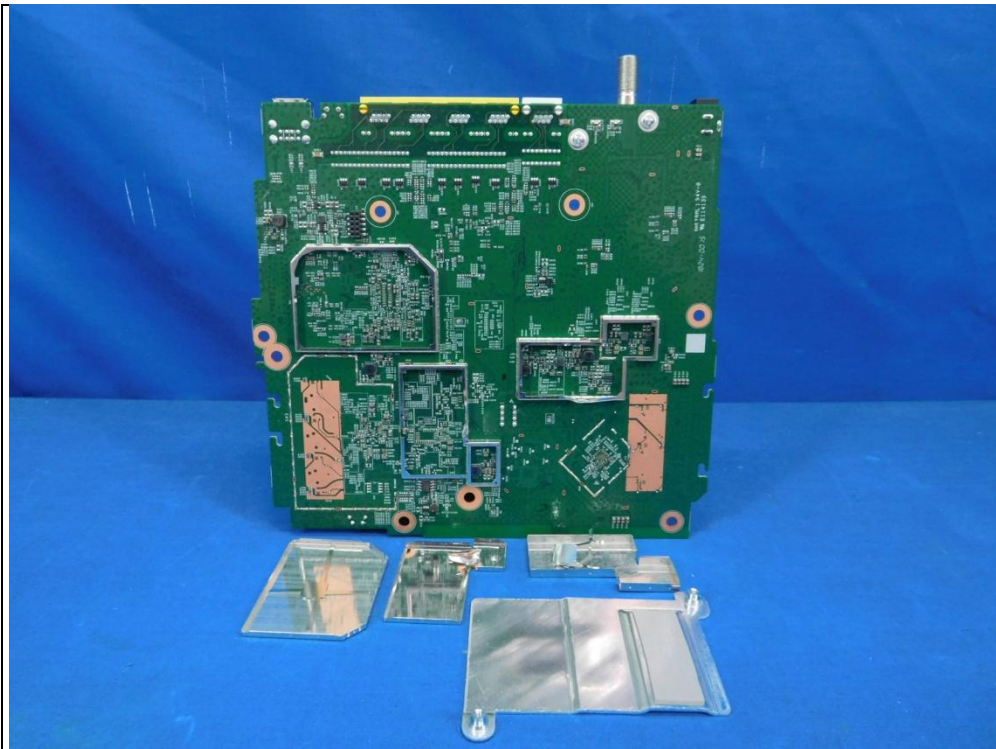

CONSTRUCTION PHOTOS OF EUT

Antenna No.: WiFi 2.4GHz_1