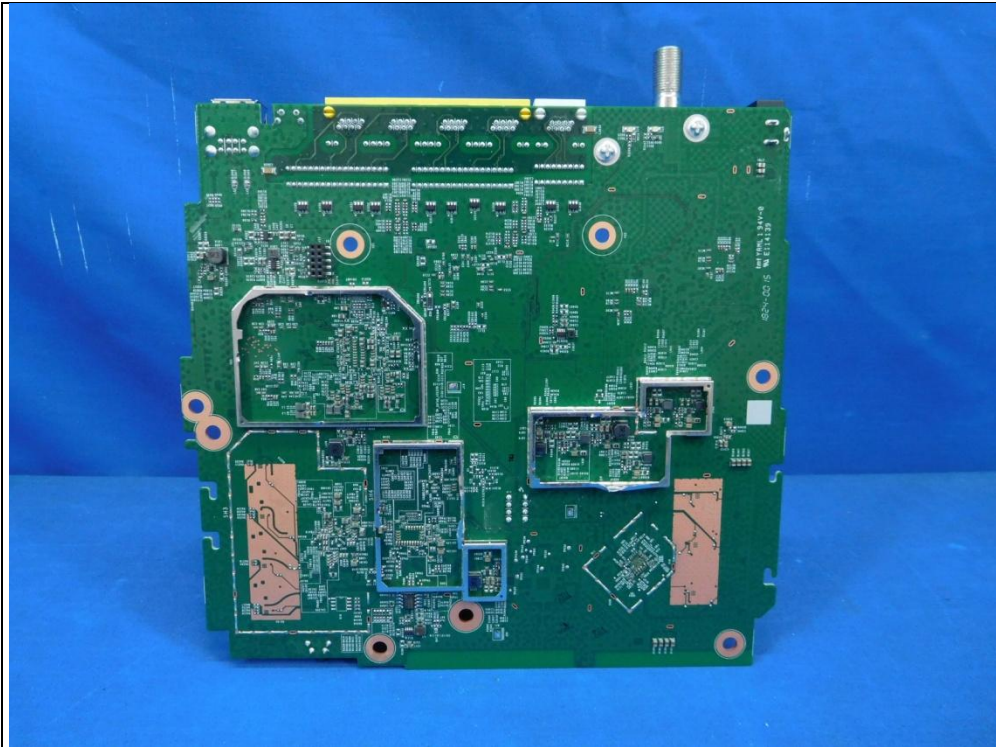

CONSTRUCTION PHOTOS OF EUT

Antenna No.: WiFi 2.4GHz_1