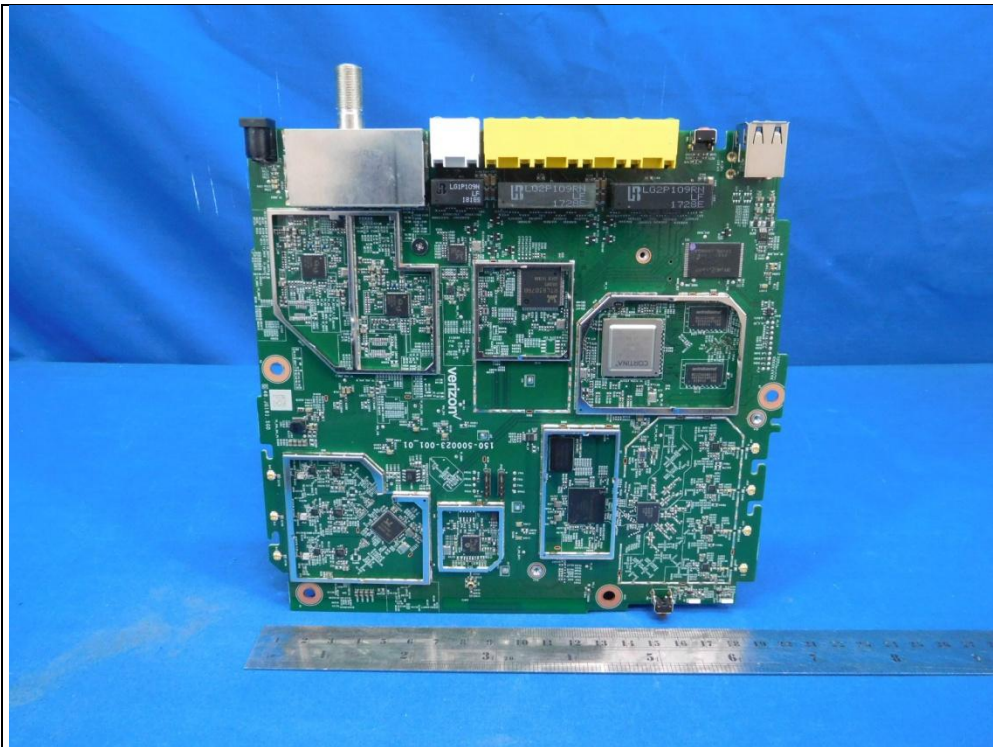

CONSTRUCTION PHOTOS OF EUT

Antenna No.: WiFi 2.4GHz_1