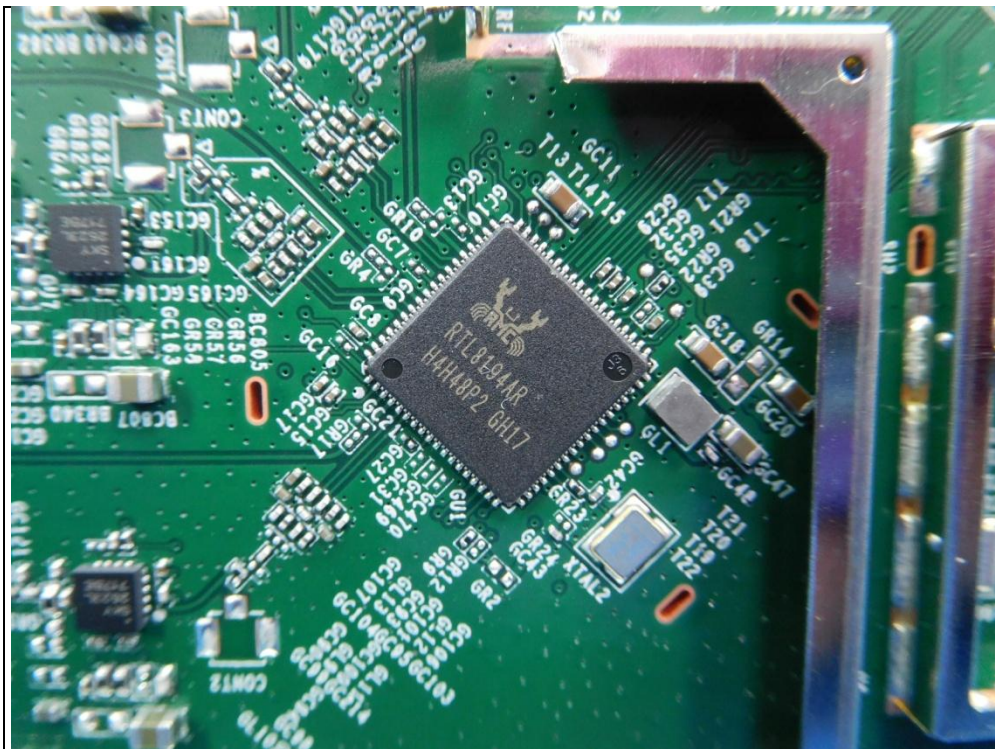

CONSTRUCTION PHOTOS OF EUT

Antenna No.: WiFi 2.4GHz_1