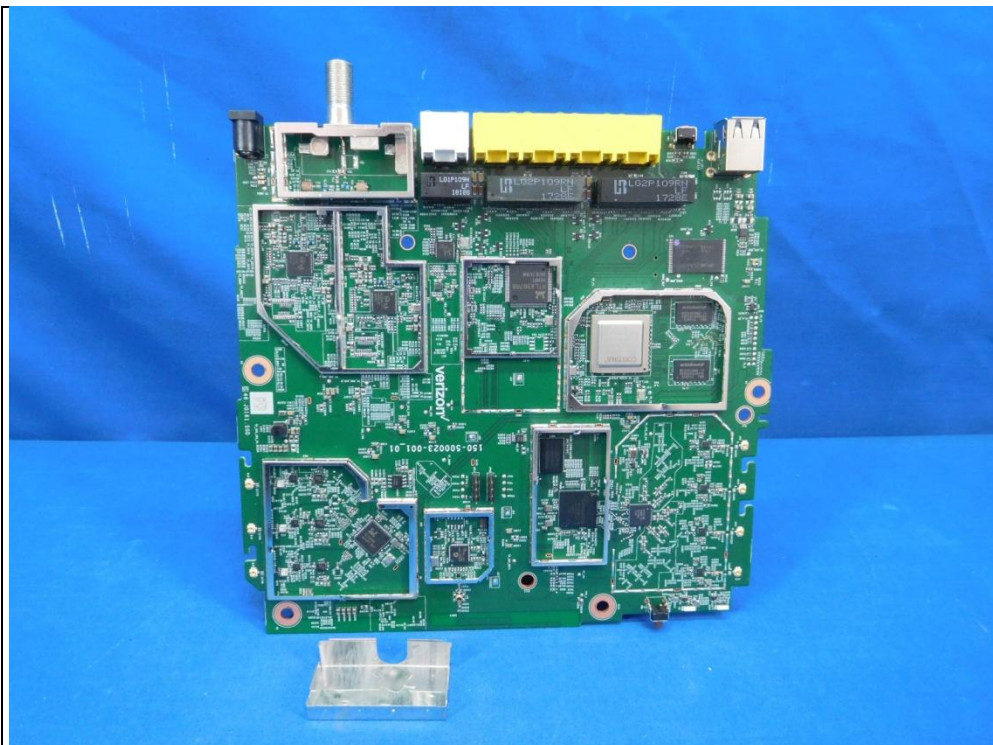

CONSTRUCTION PHOTOS OF EUT

Antenna No.: WiFi 2.4GHz_1