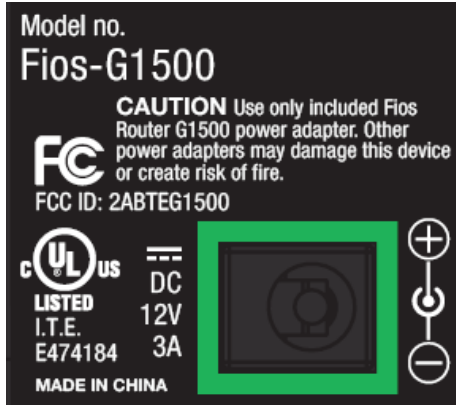

LABEL DRAWING & LABEL LOCATION

Rear of EUT

FCC / IC Label
Location

FCC ID: 2ABTEG1500